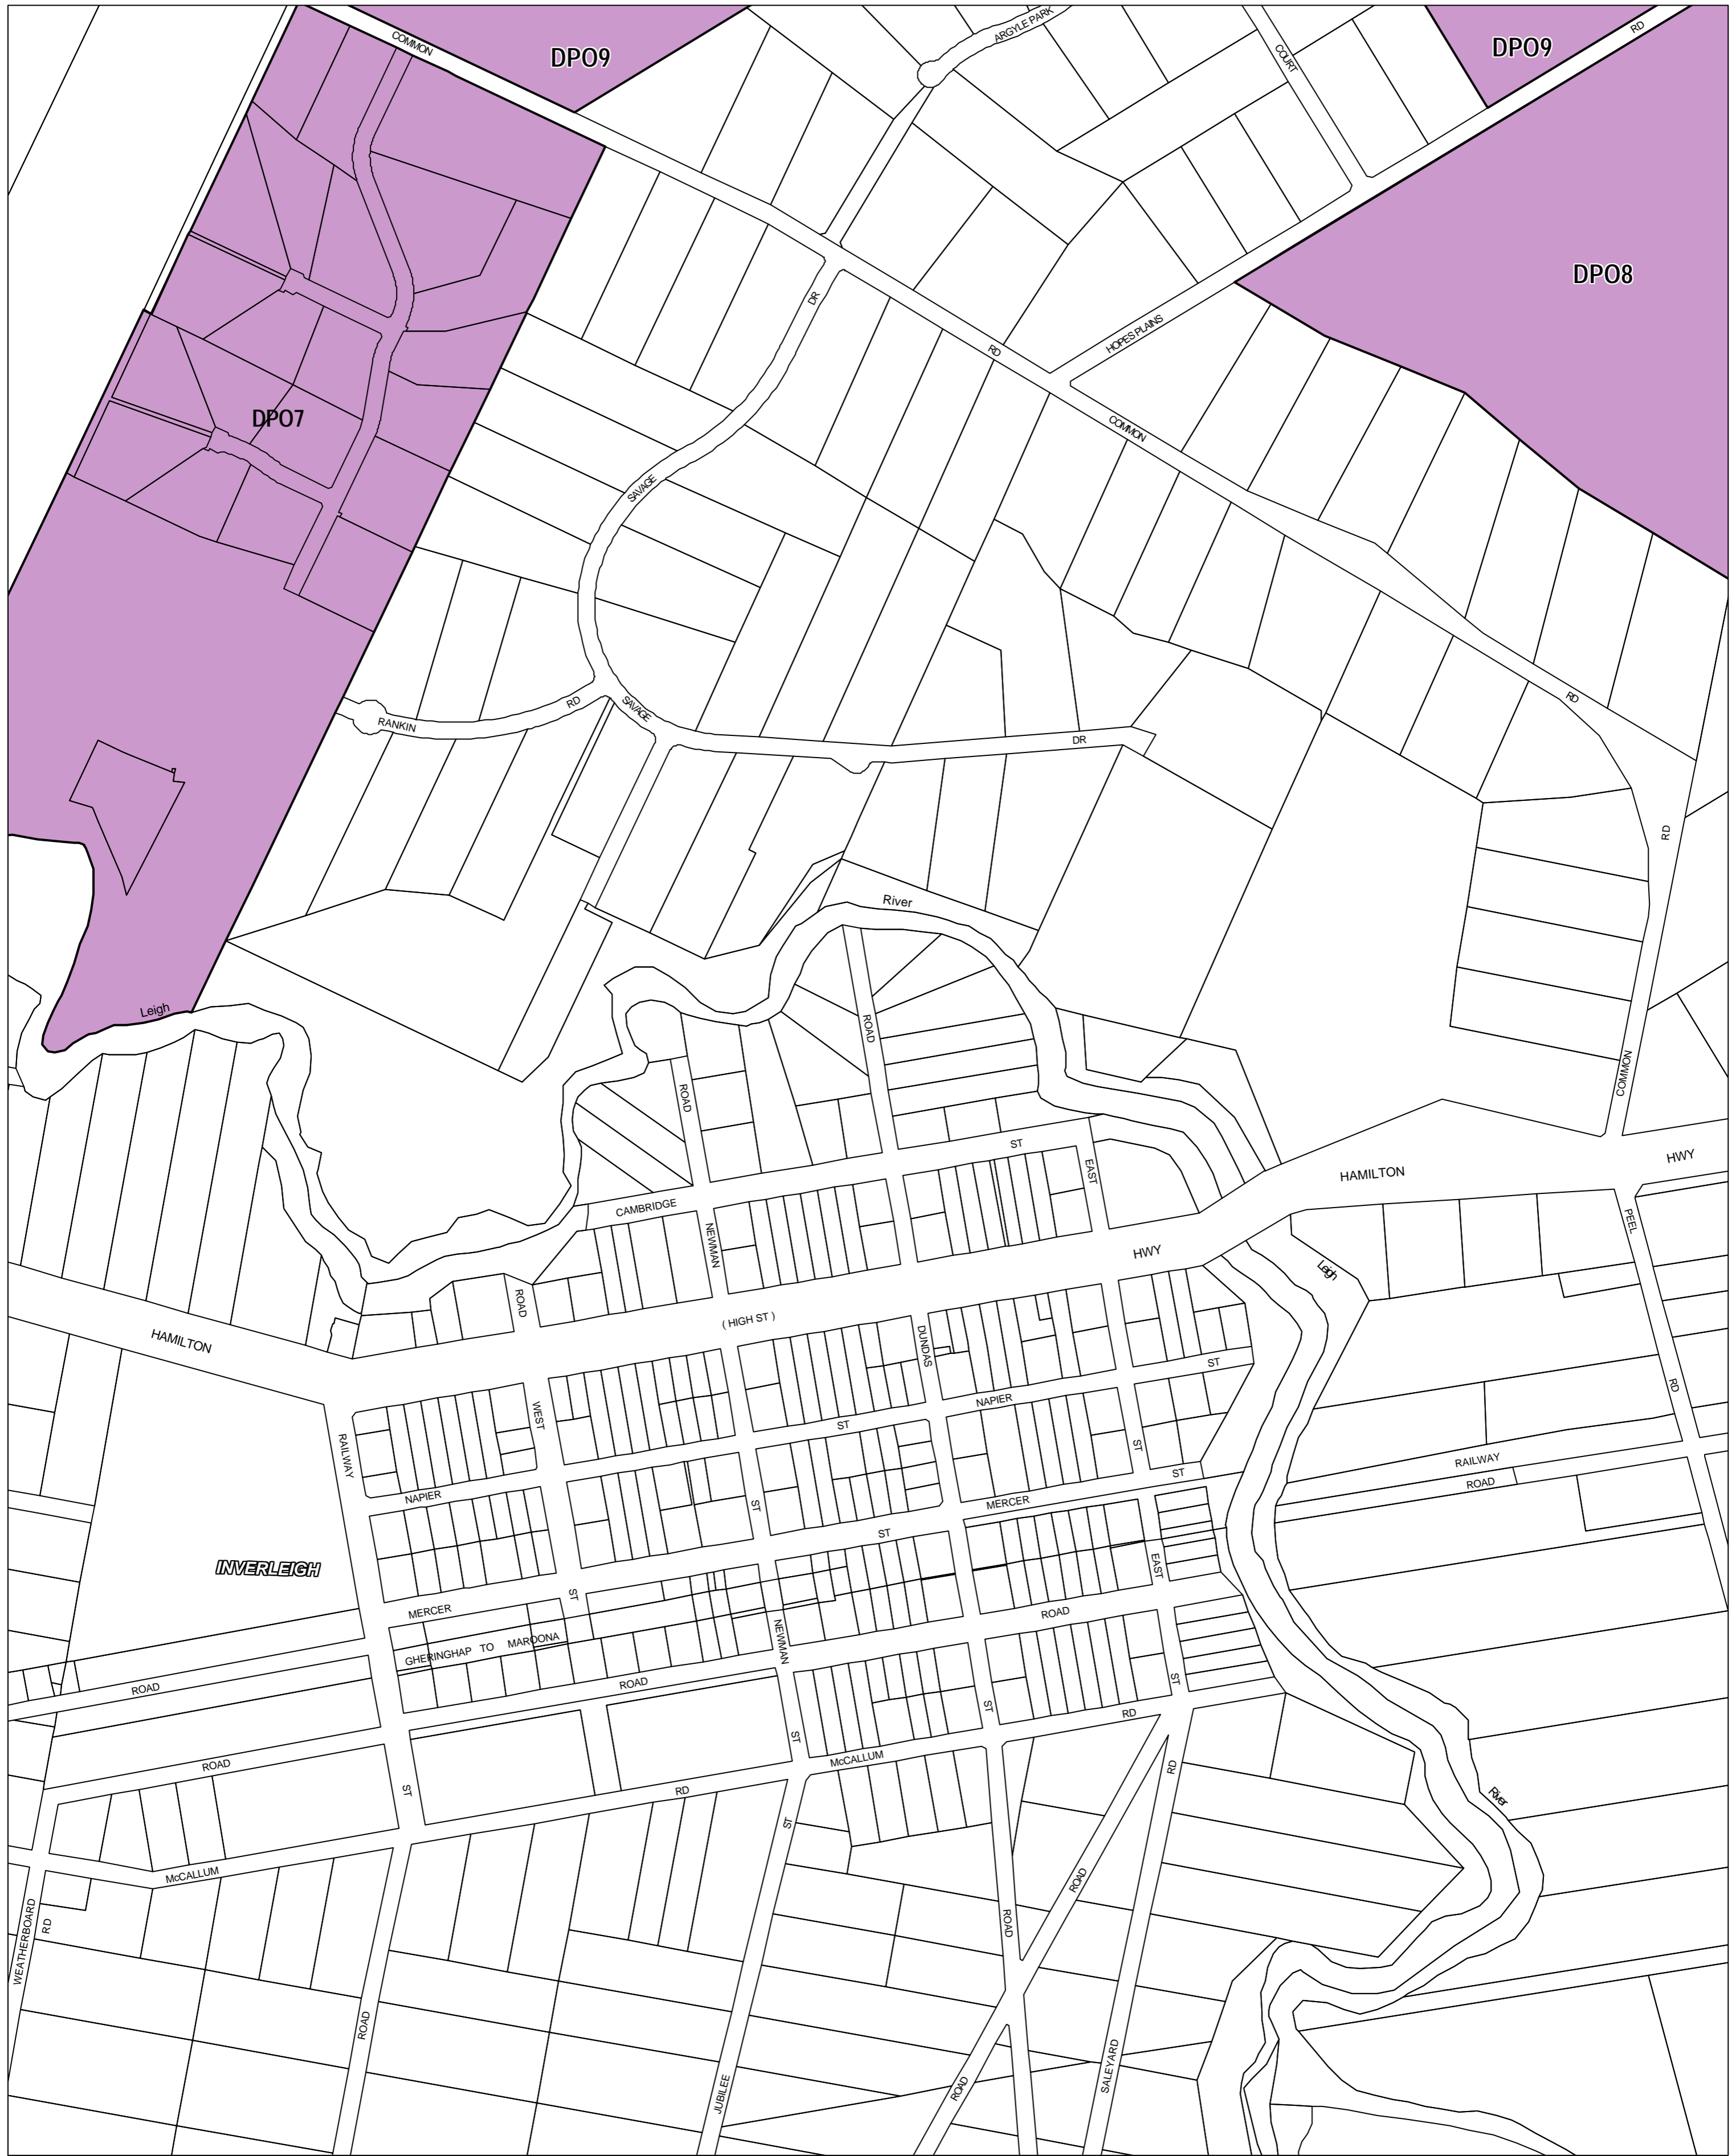

GOLDEN PLAINS PLANNING SCHEME - LOCAL PROVISION

Overlays	
	Development Plan Overlay - Schedule 7
	Development Plan Overlay - Schedule 8
	Development Plan Overlay - Schedule 9

100 200 300 400 500 m

AUSTRALIAN MAP GRID ZONE 54

INDEX TO ADJOINING METRIC SERIES MAP

Printed: 21/8/2009

AMENDMENT C38