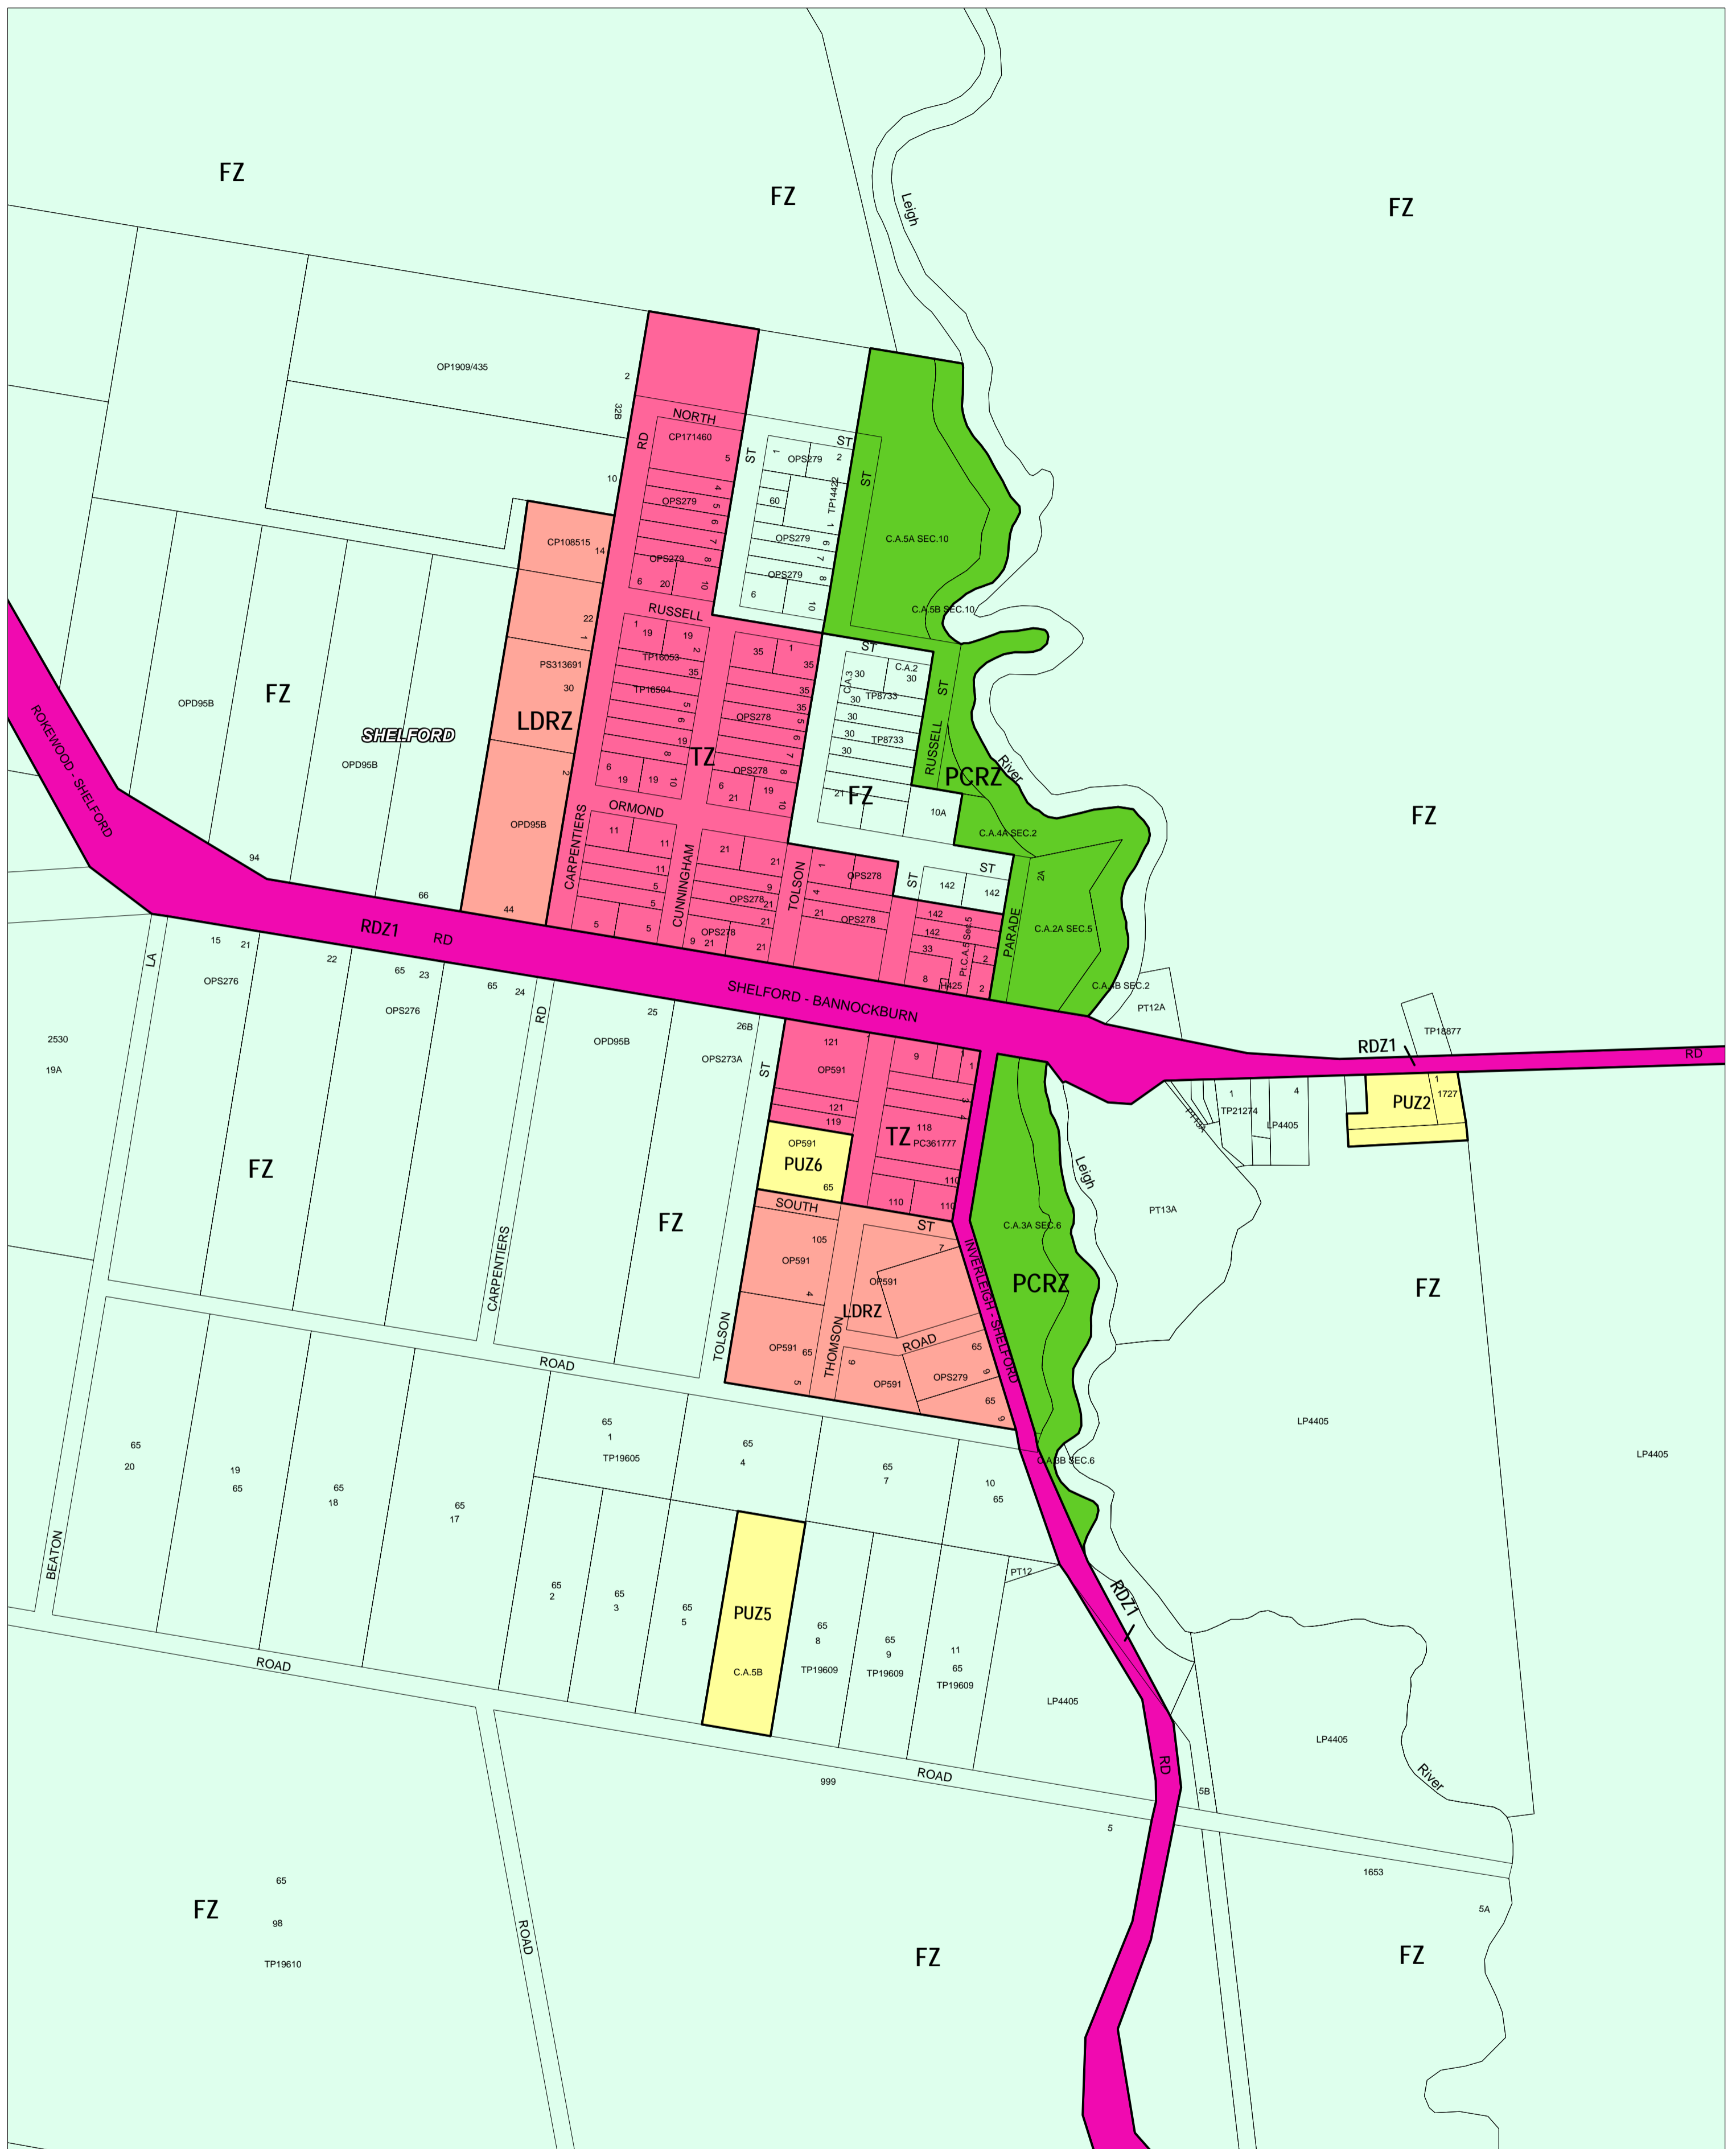

GOLDEN PLAINS PLANNING SCHEME - LOCAL PROVISION

Public Land	Rural
PCRZ Public Conservation And Resource Zone	FZ Farming Zone
PUZ5 Public Use Zone - Cemetery/Crematorium	
PUZ2 Public Use Zone - Education	
PUZ6 Public Use Zone - Local Government	
RDZ1 Road Zone - Category 1	
Residential	
LDRZ Low Density Residential Zone	
TZ Township Zone	

100 0 100 200 300 400 500 m

AUSTRALIAN MAP GRID ZONE 54

INDEX TO ADJOINING METRIC SERIES MAP

Printed: 5/12/2008

AMENDMENT C39