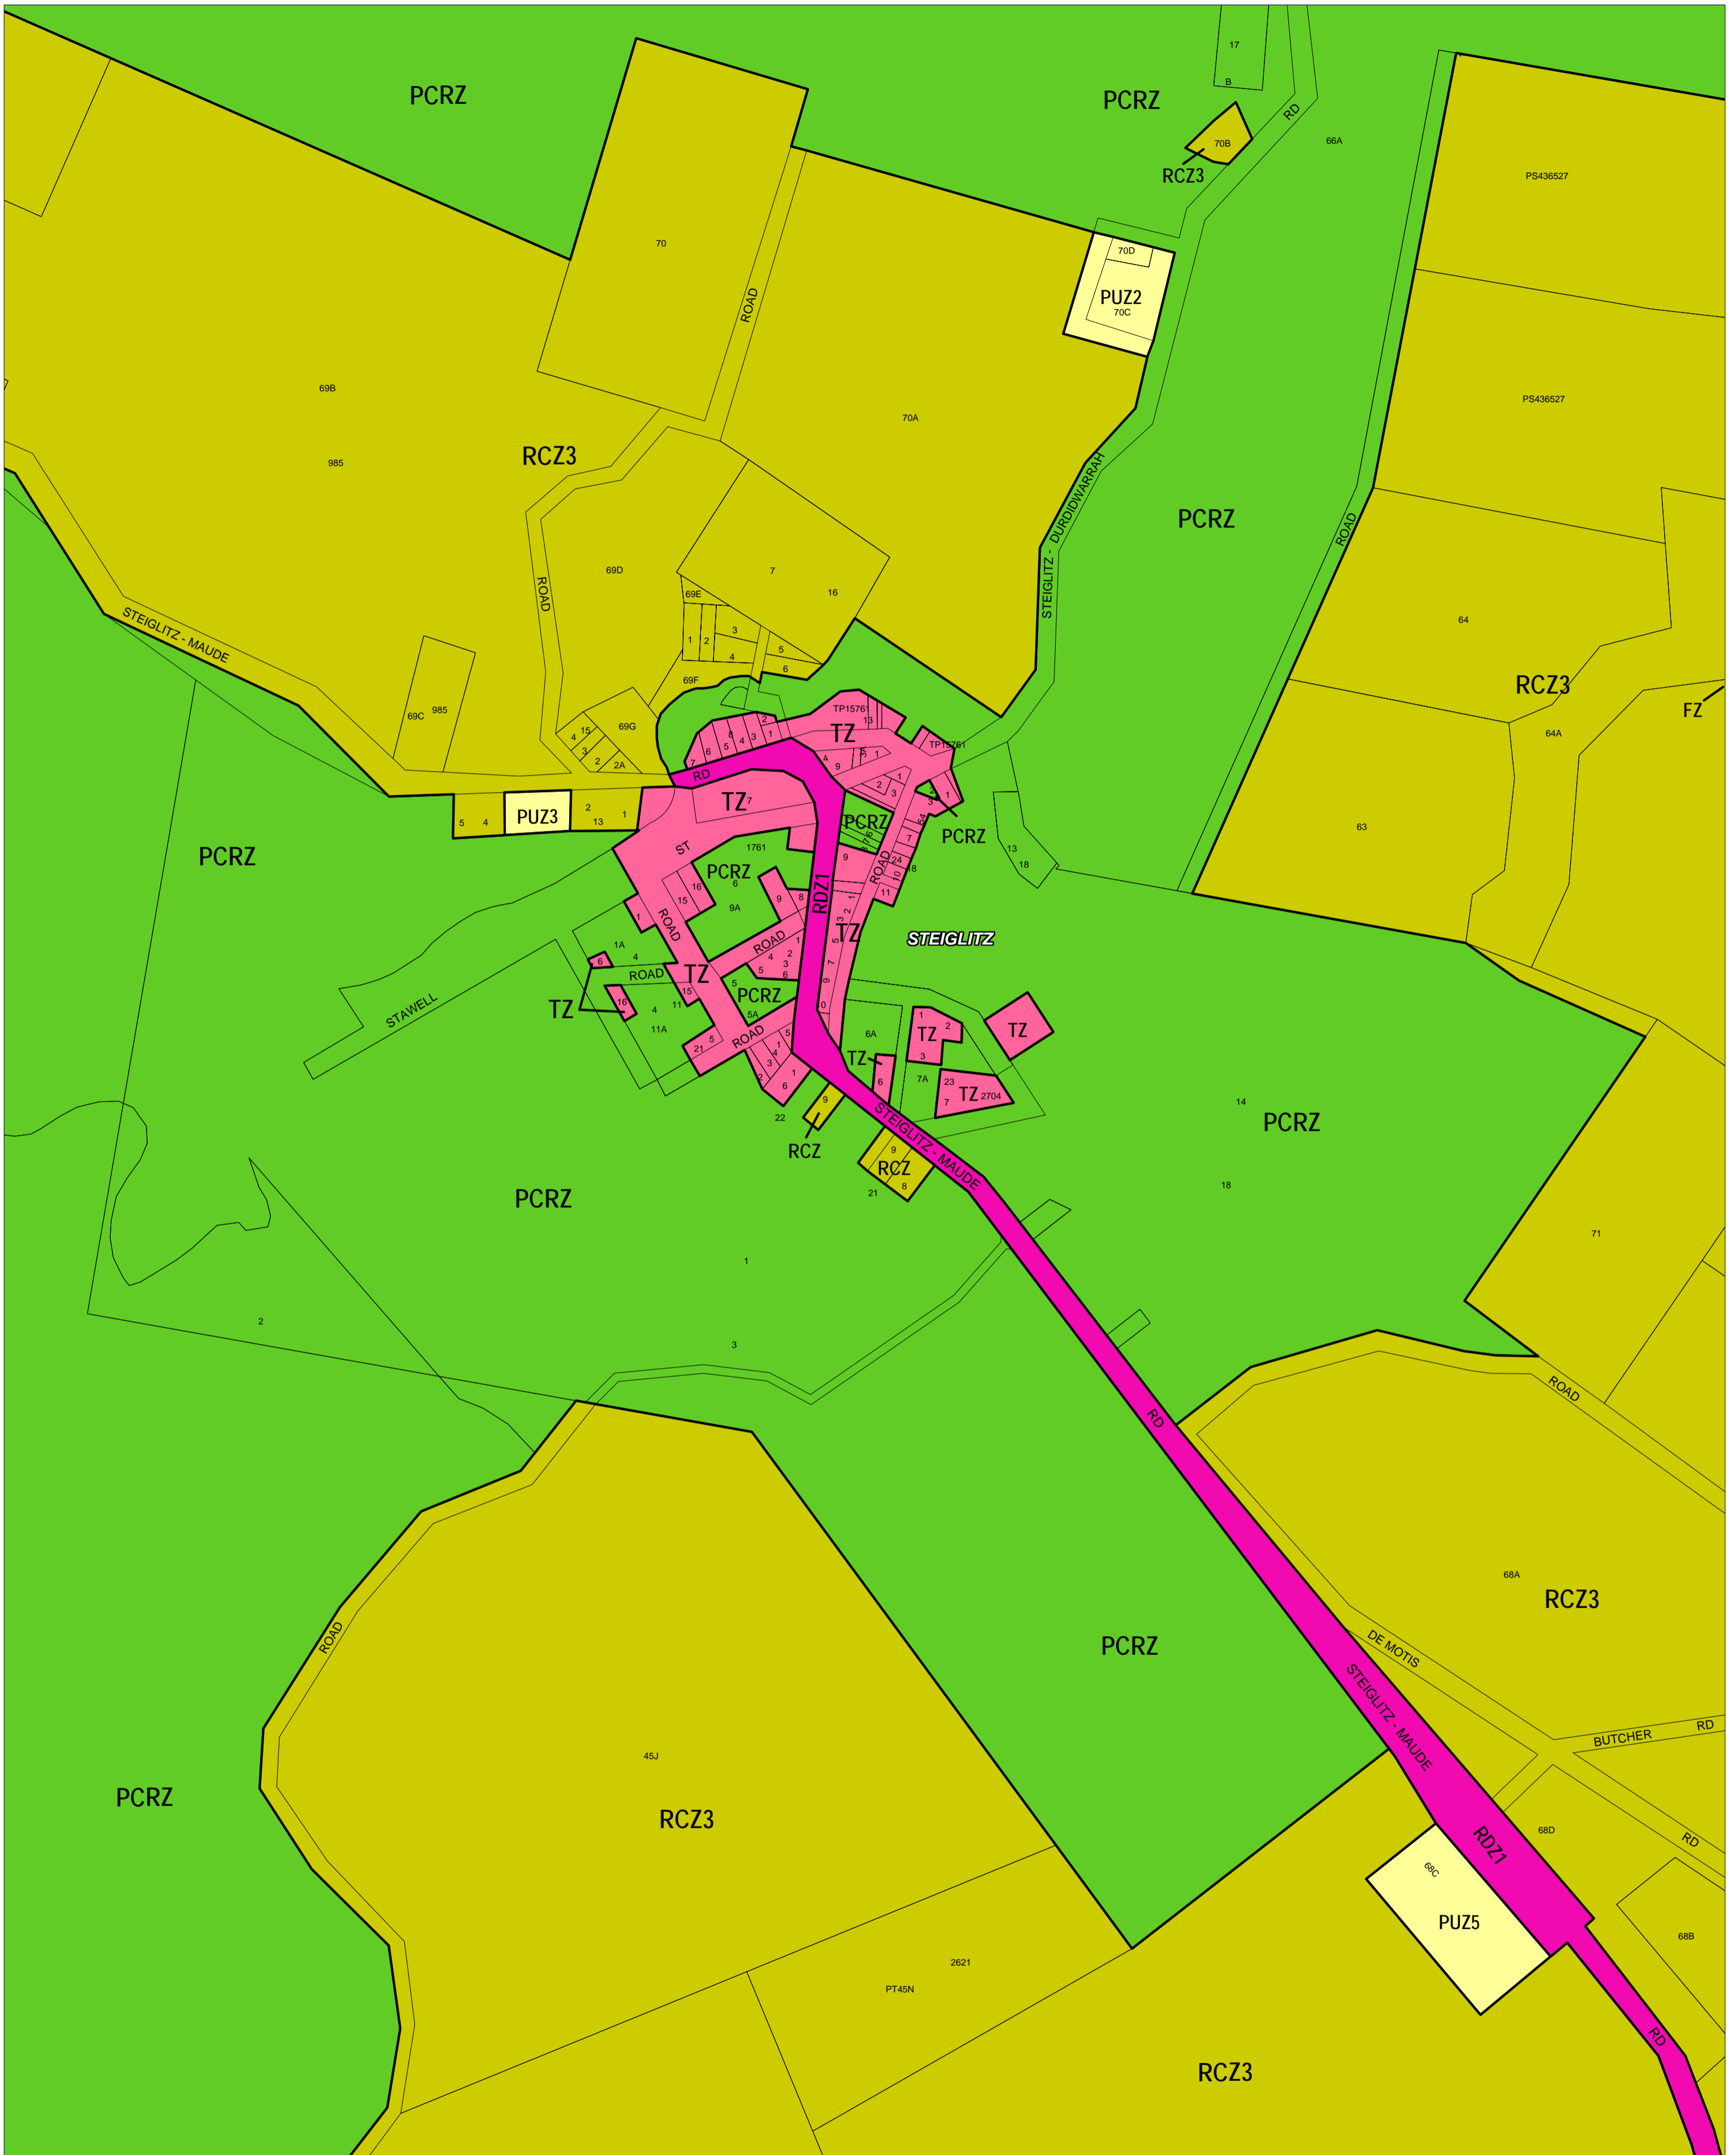

GOLDEN PLAINS PLANNING SCHEME - LOCAL PROVISION

Public Land	
PCRZ	Public Conservation And Resource Zone
PUZ2	Public Use Zone - Cemetery/Crematorium
PUZ3	Public Use Zone - Education
PUZ3	Public Use Zone - Health And Community
RDZ1	Road Zone - Category 1
TZ	Residential Township Zone
RCZ3	Rural Conservation Zone
RCZ3	Rural Conservation Zone - Schedule 3

Printed: 10/6/2009

AMENDMENT C40 PART 1

ZONES

MAP No 21