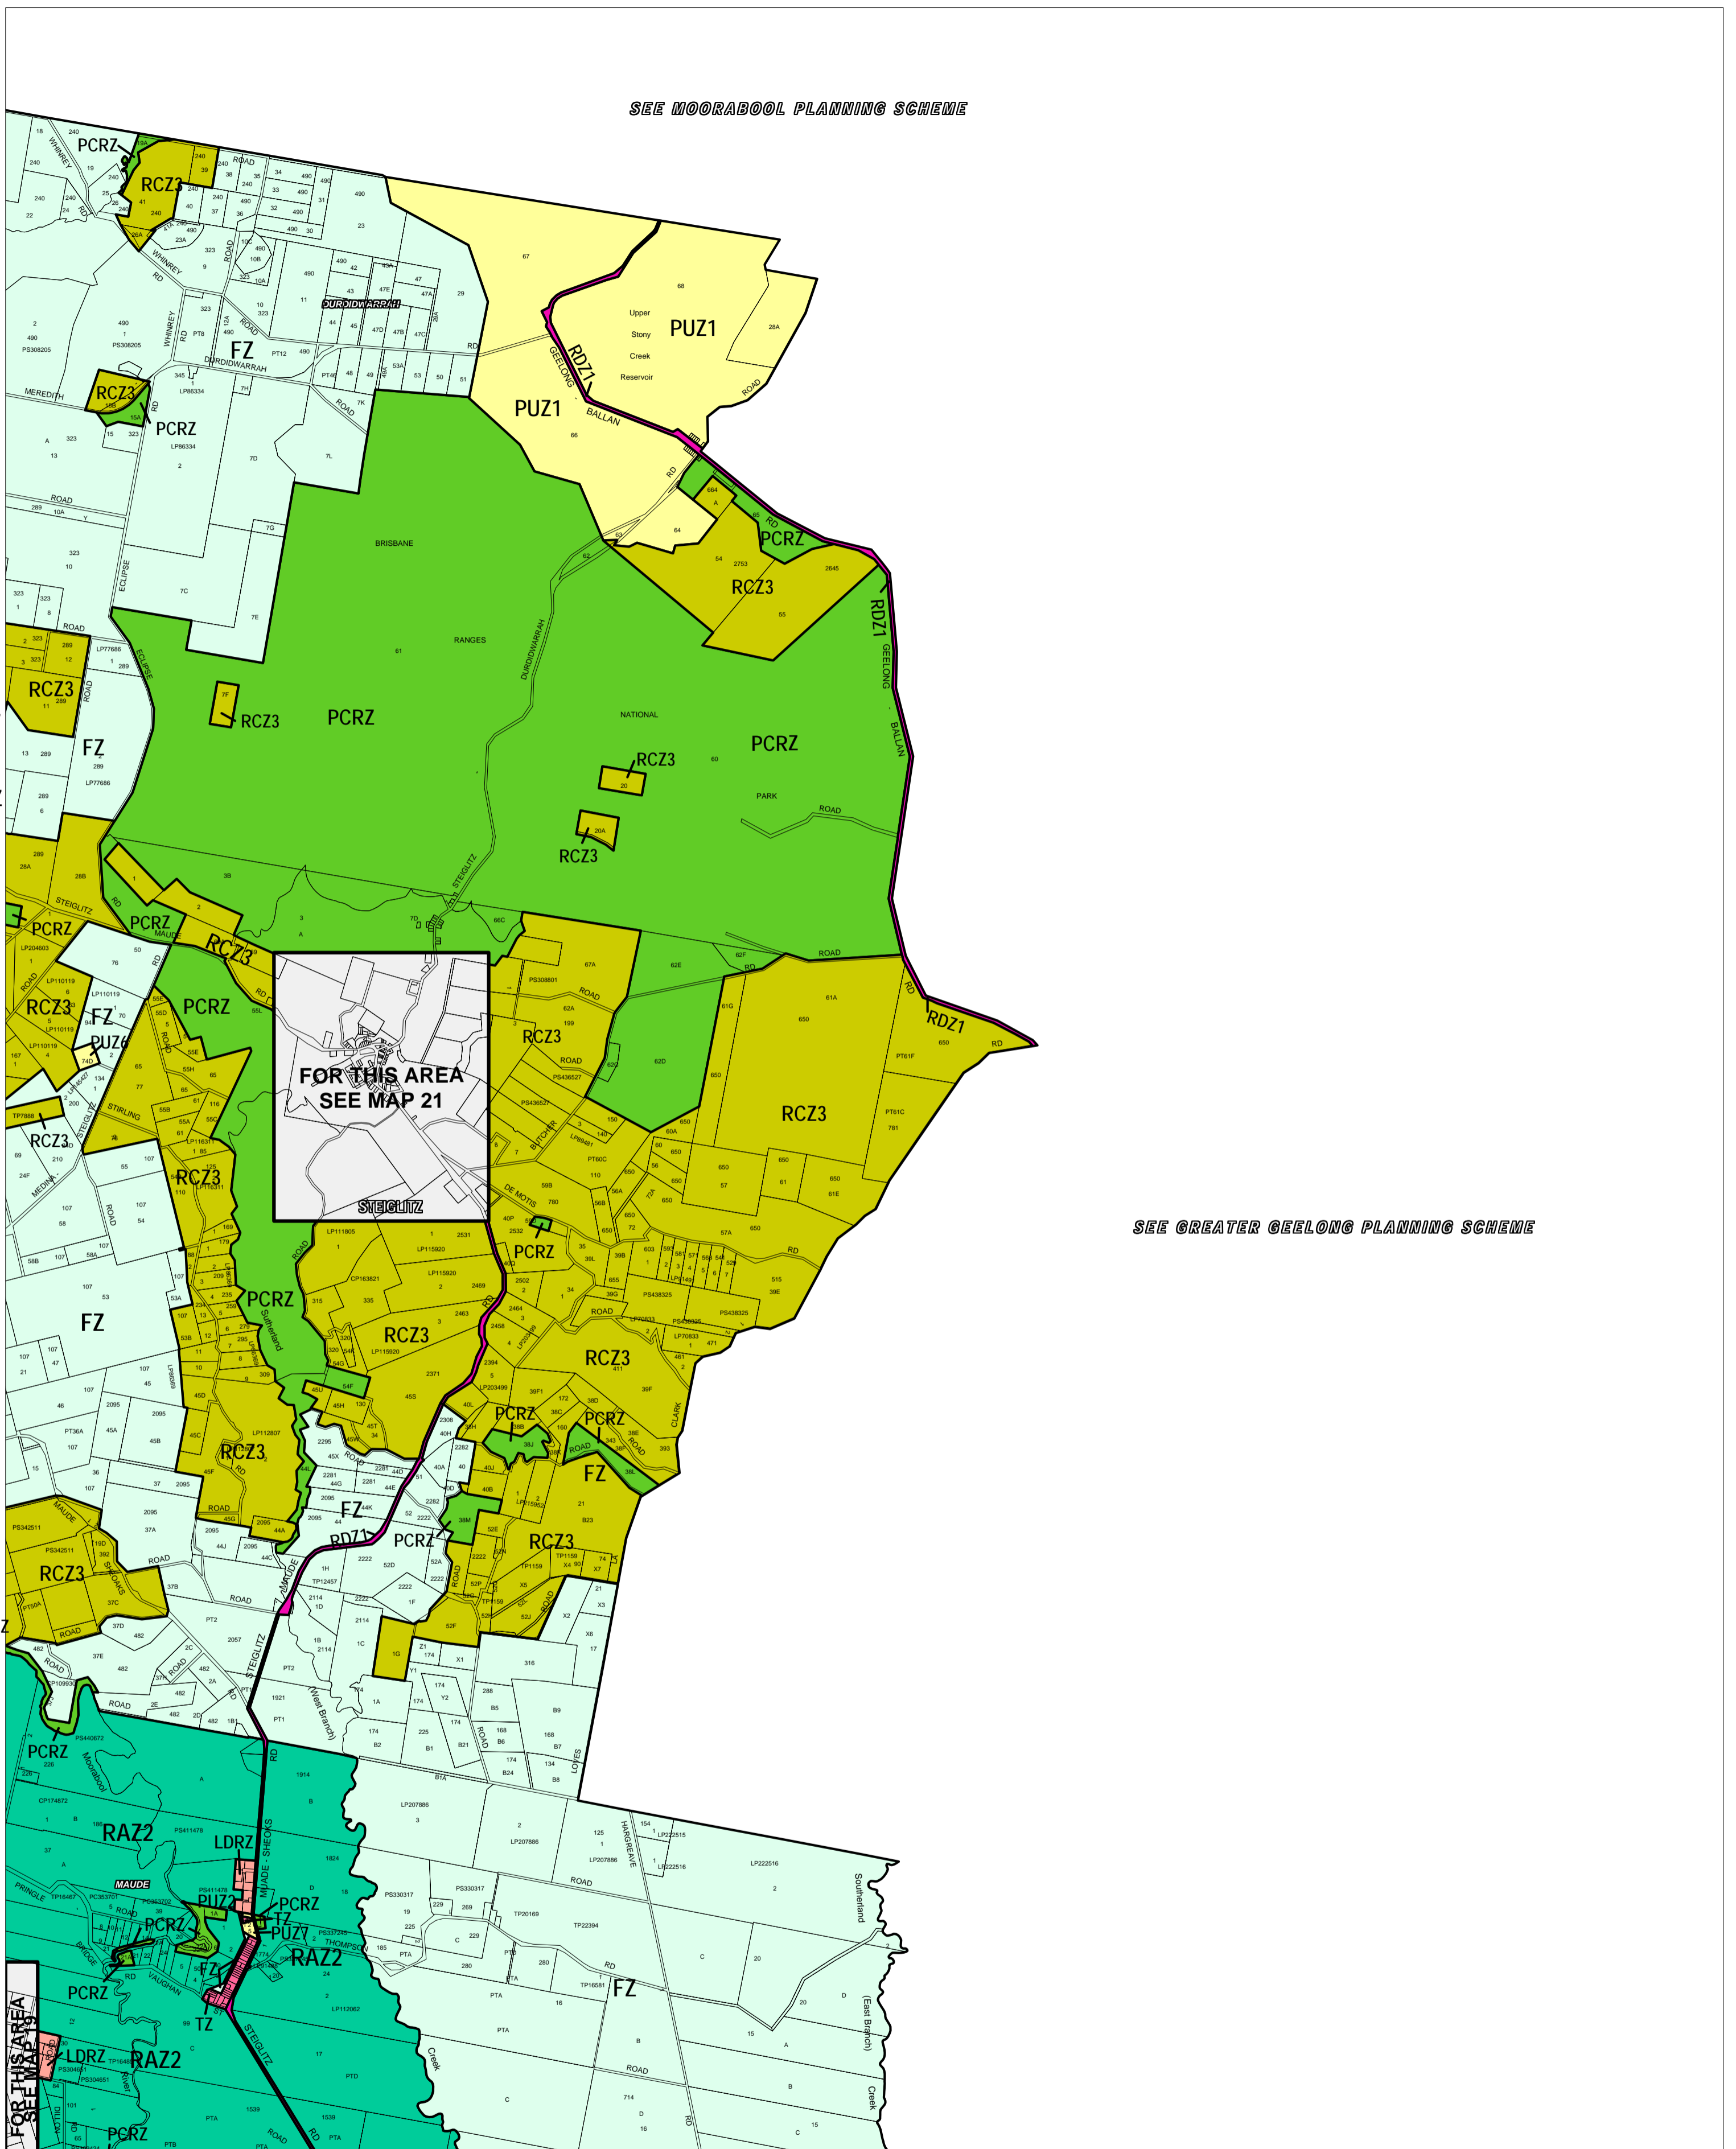

GOLDEN PLAINS PLANNING SCHEME - LOCAL PROVISION

SEE MOORABOOL PLANNING SCHEME

SEE GREATER GEELONG PLANNING SCHEME

Public Land	Township Zone
Public Conservation And Resource Zone	TZ
Public Use Zone - Education	
Public Use Zone - Local Government	
Public Use Zone - Other Public Use	
Public Use Zone - Service And Utility	
Road Zone - Category 1	
Residential	
Low Density Residential Zone	
Rural	
Farming Zone	
Rural Activity Zone - Schedule 2	
Rural Conservation Zone - Schedule 3	

AUSTRALIAN MAP GRID ZONE 54

Printed: 10/6/2009

AMENDMENT C40 PART 1

ZONES

MAP No 20