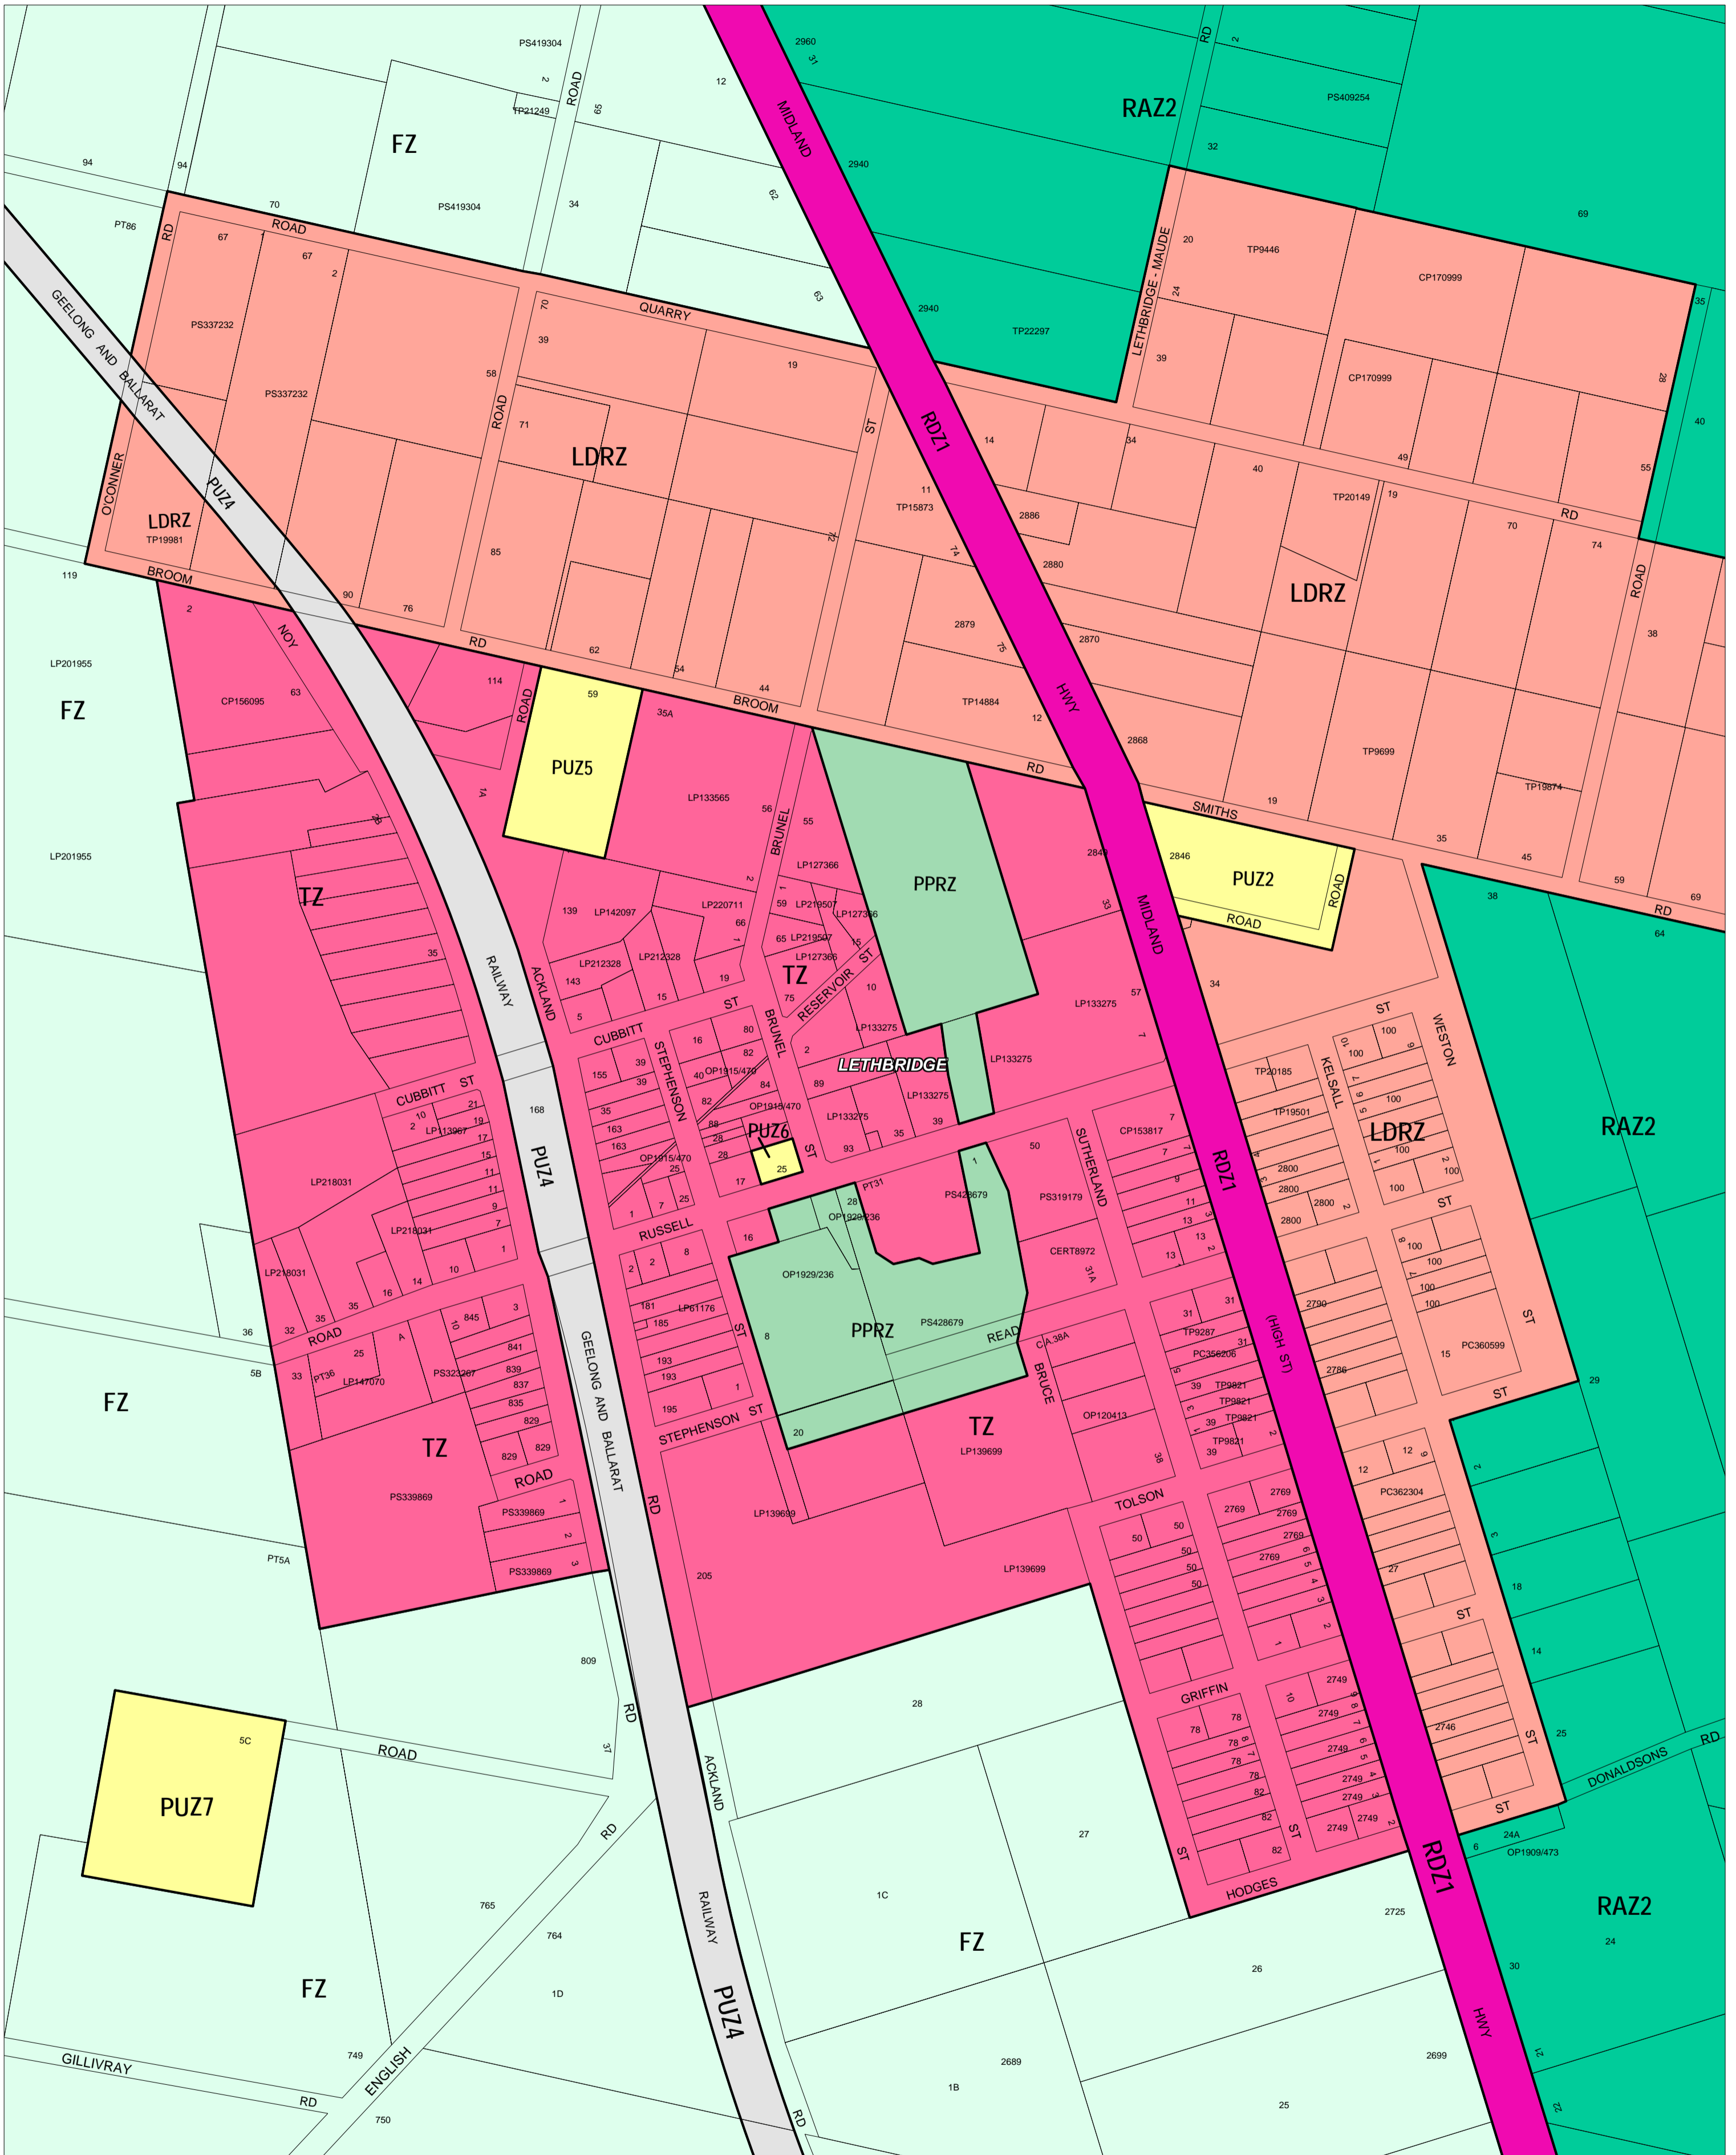

GOLDEN PLAINS PLANNING SCHEME - LOCAL PROVISION

Public Land	TZ Township Zone
PPRZ Public Park And Recreation Zone	FZ Farming Zone
PUZ5 Public Use Zone - Cemetery/Crematorium	RAZ2 Rural Activity Zone - Schedule 2
PUZ2 Public Use Zone - Education	
PUZ6 Public Use Zone - Local Government	
PUZ7 Public Use Zone - Other Public Use	
PUZ4 Public Use Zone - Transport	
RDZ1 Road Zone - Category 1	
Residential	
LDRZ Low Density Residential Zone	

AUSTRALIAN MAP GRID ZONE 54

Printed: 9/6/2009

AMENDMENT C40(PART 1)