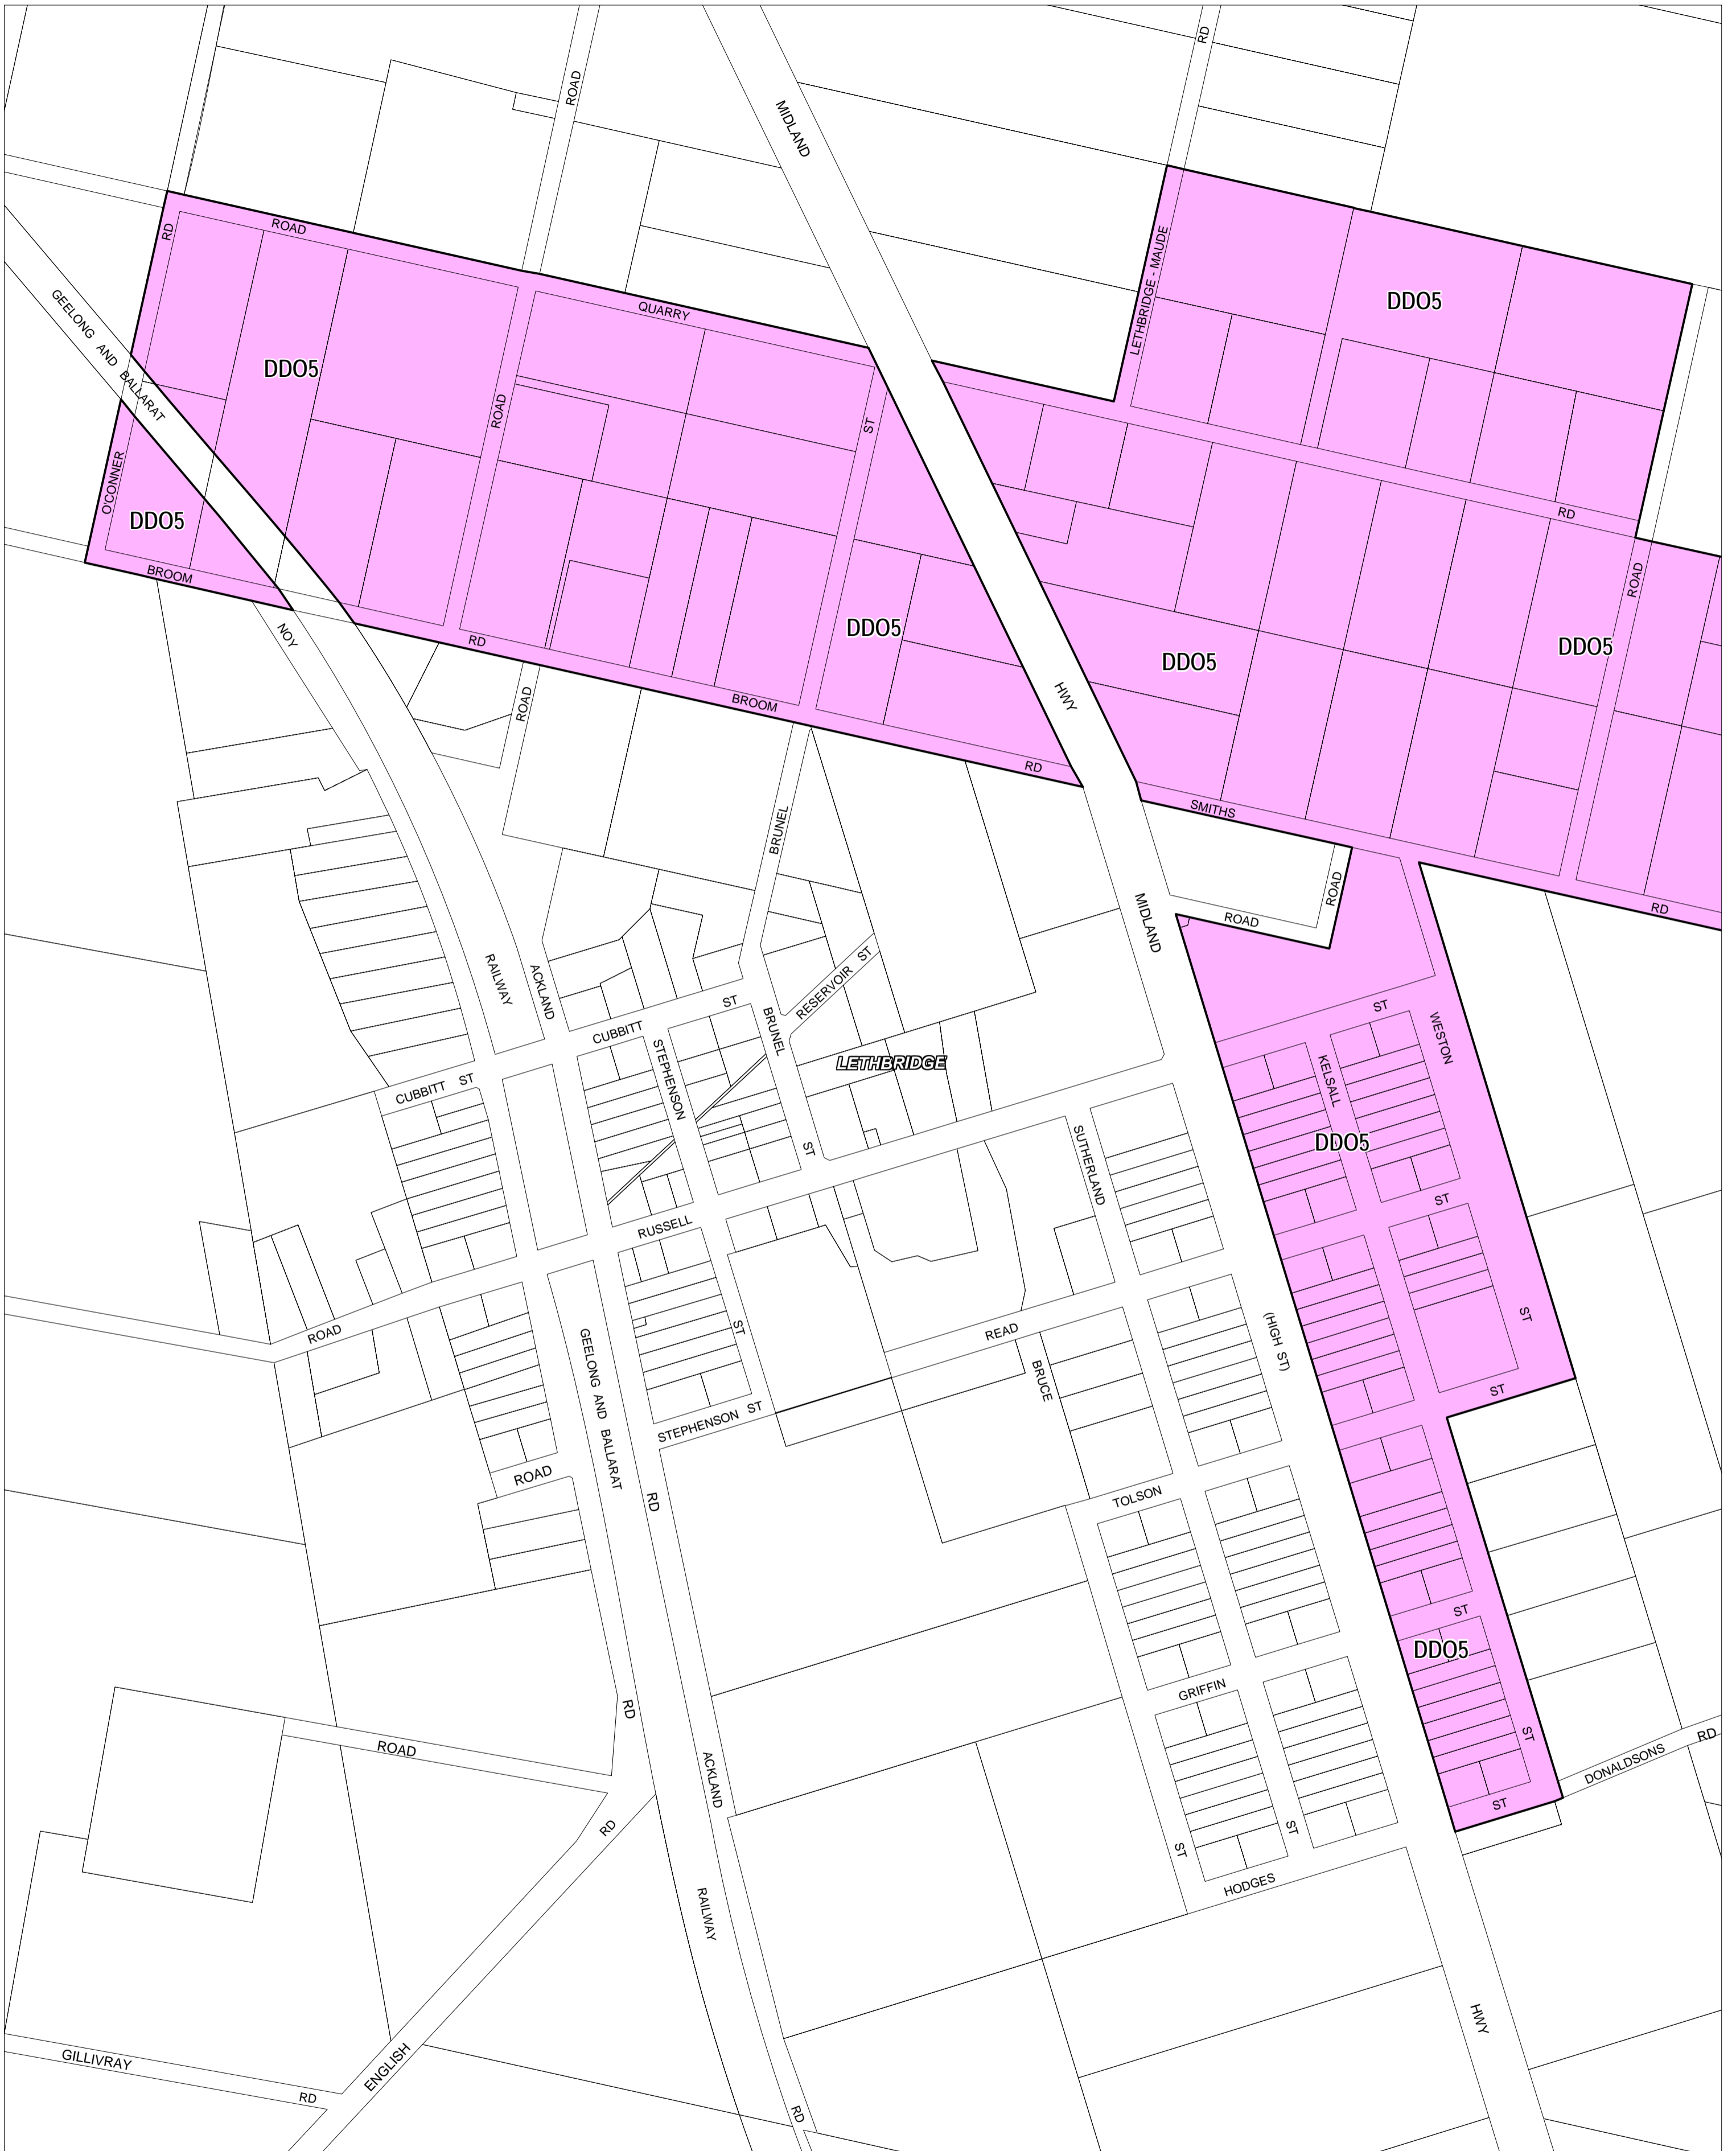

GOLDEN PLAINS PLANNING SCHEME - LOCAL PROVISION

Overlays

DDO5 Design And Development Overlay - Schedule 5

AUSTRALIAN MAP GRID ZONE 54

Printed: 5/12/2008

AMENDMENT C39