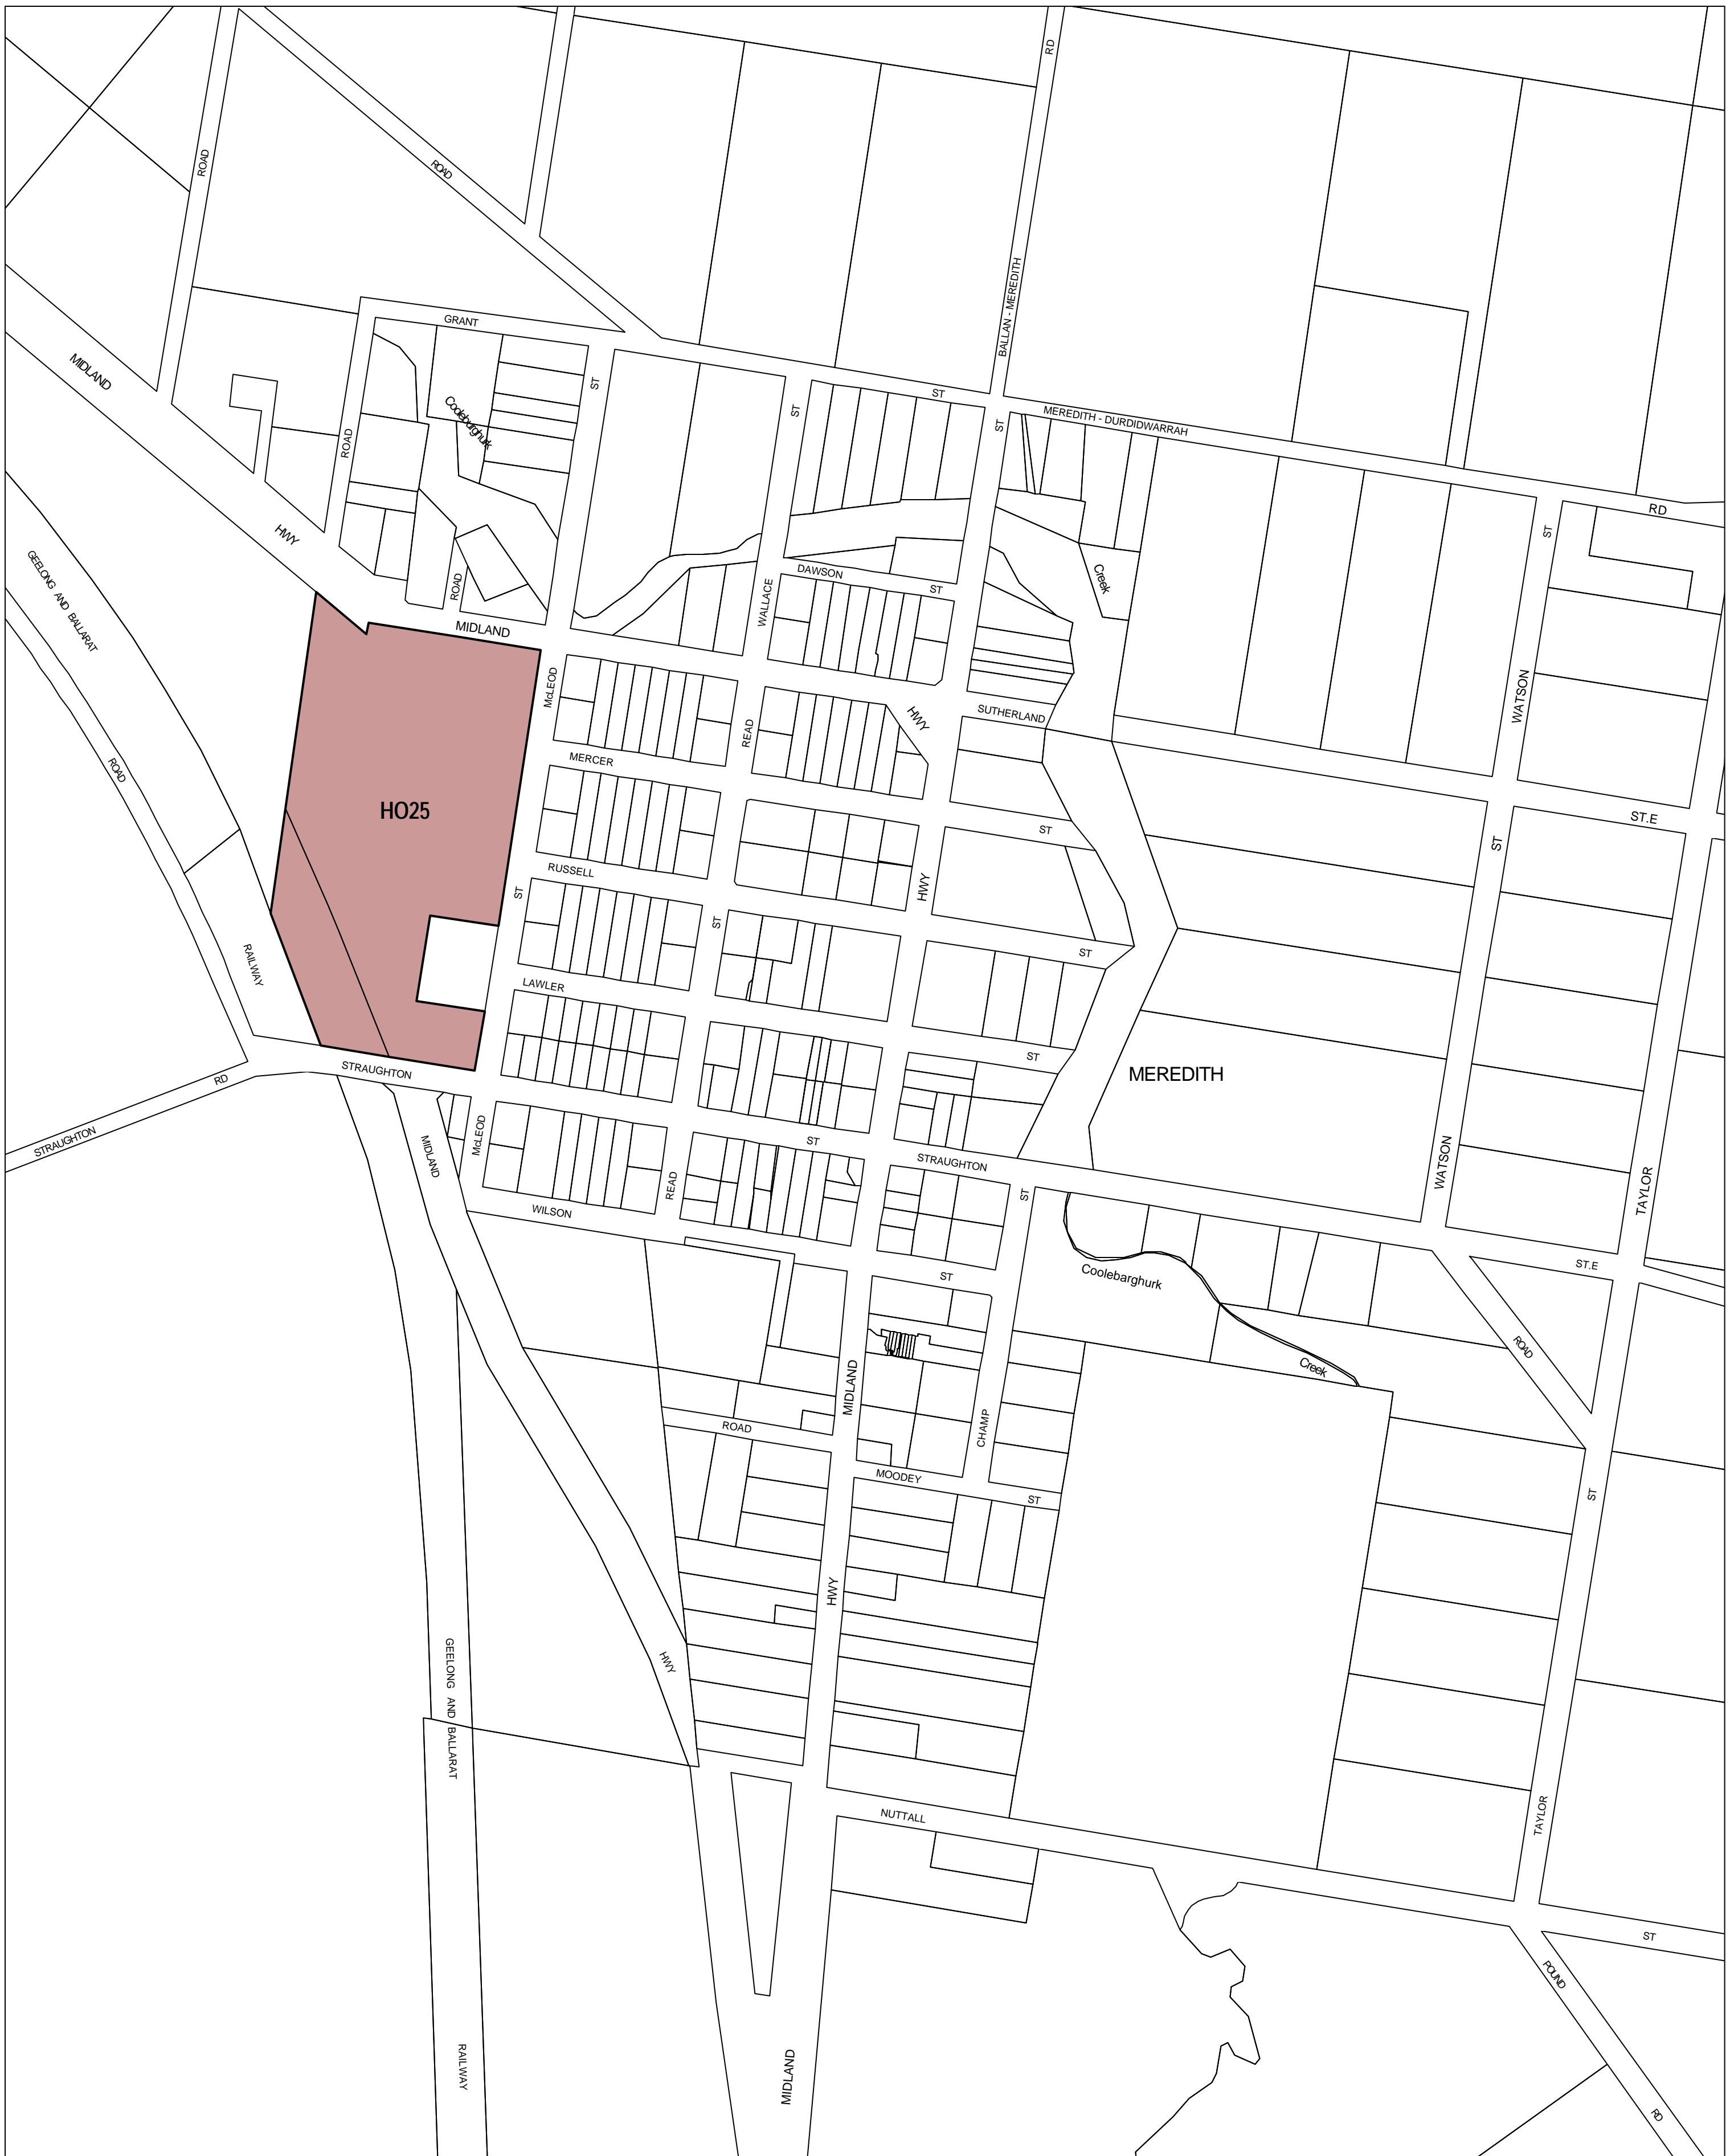

GOLDEN PLAINS PLANNING SCHEME - LOCAL PROVISION

Overlays

HO Heritage Overlay

100 200 300 400 500 m

AUSTRALIAN MAP GRID ZONE 54

INDEX TO ADJOINING METRIC SERIES MAP

Printed: 30/7/2007

AMENDMENT C8