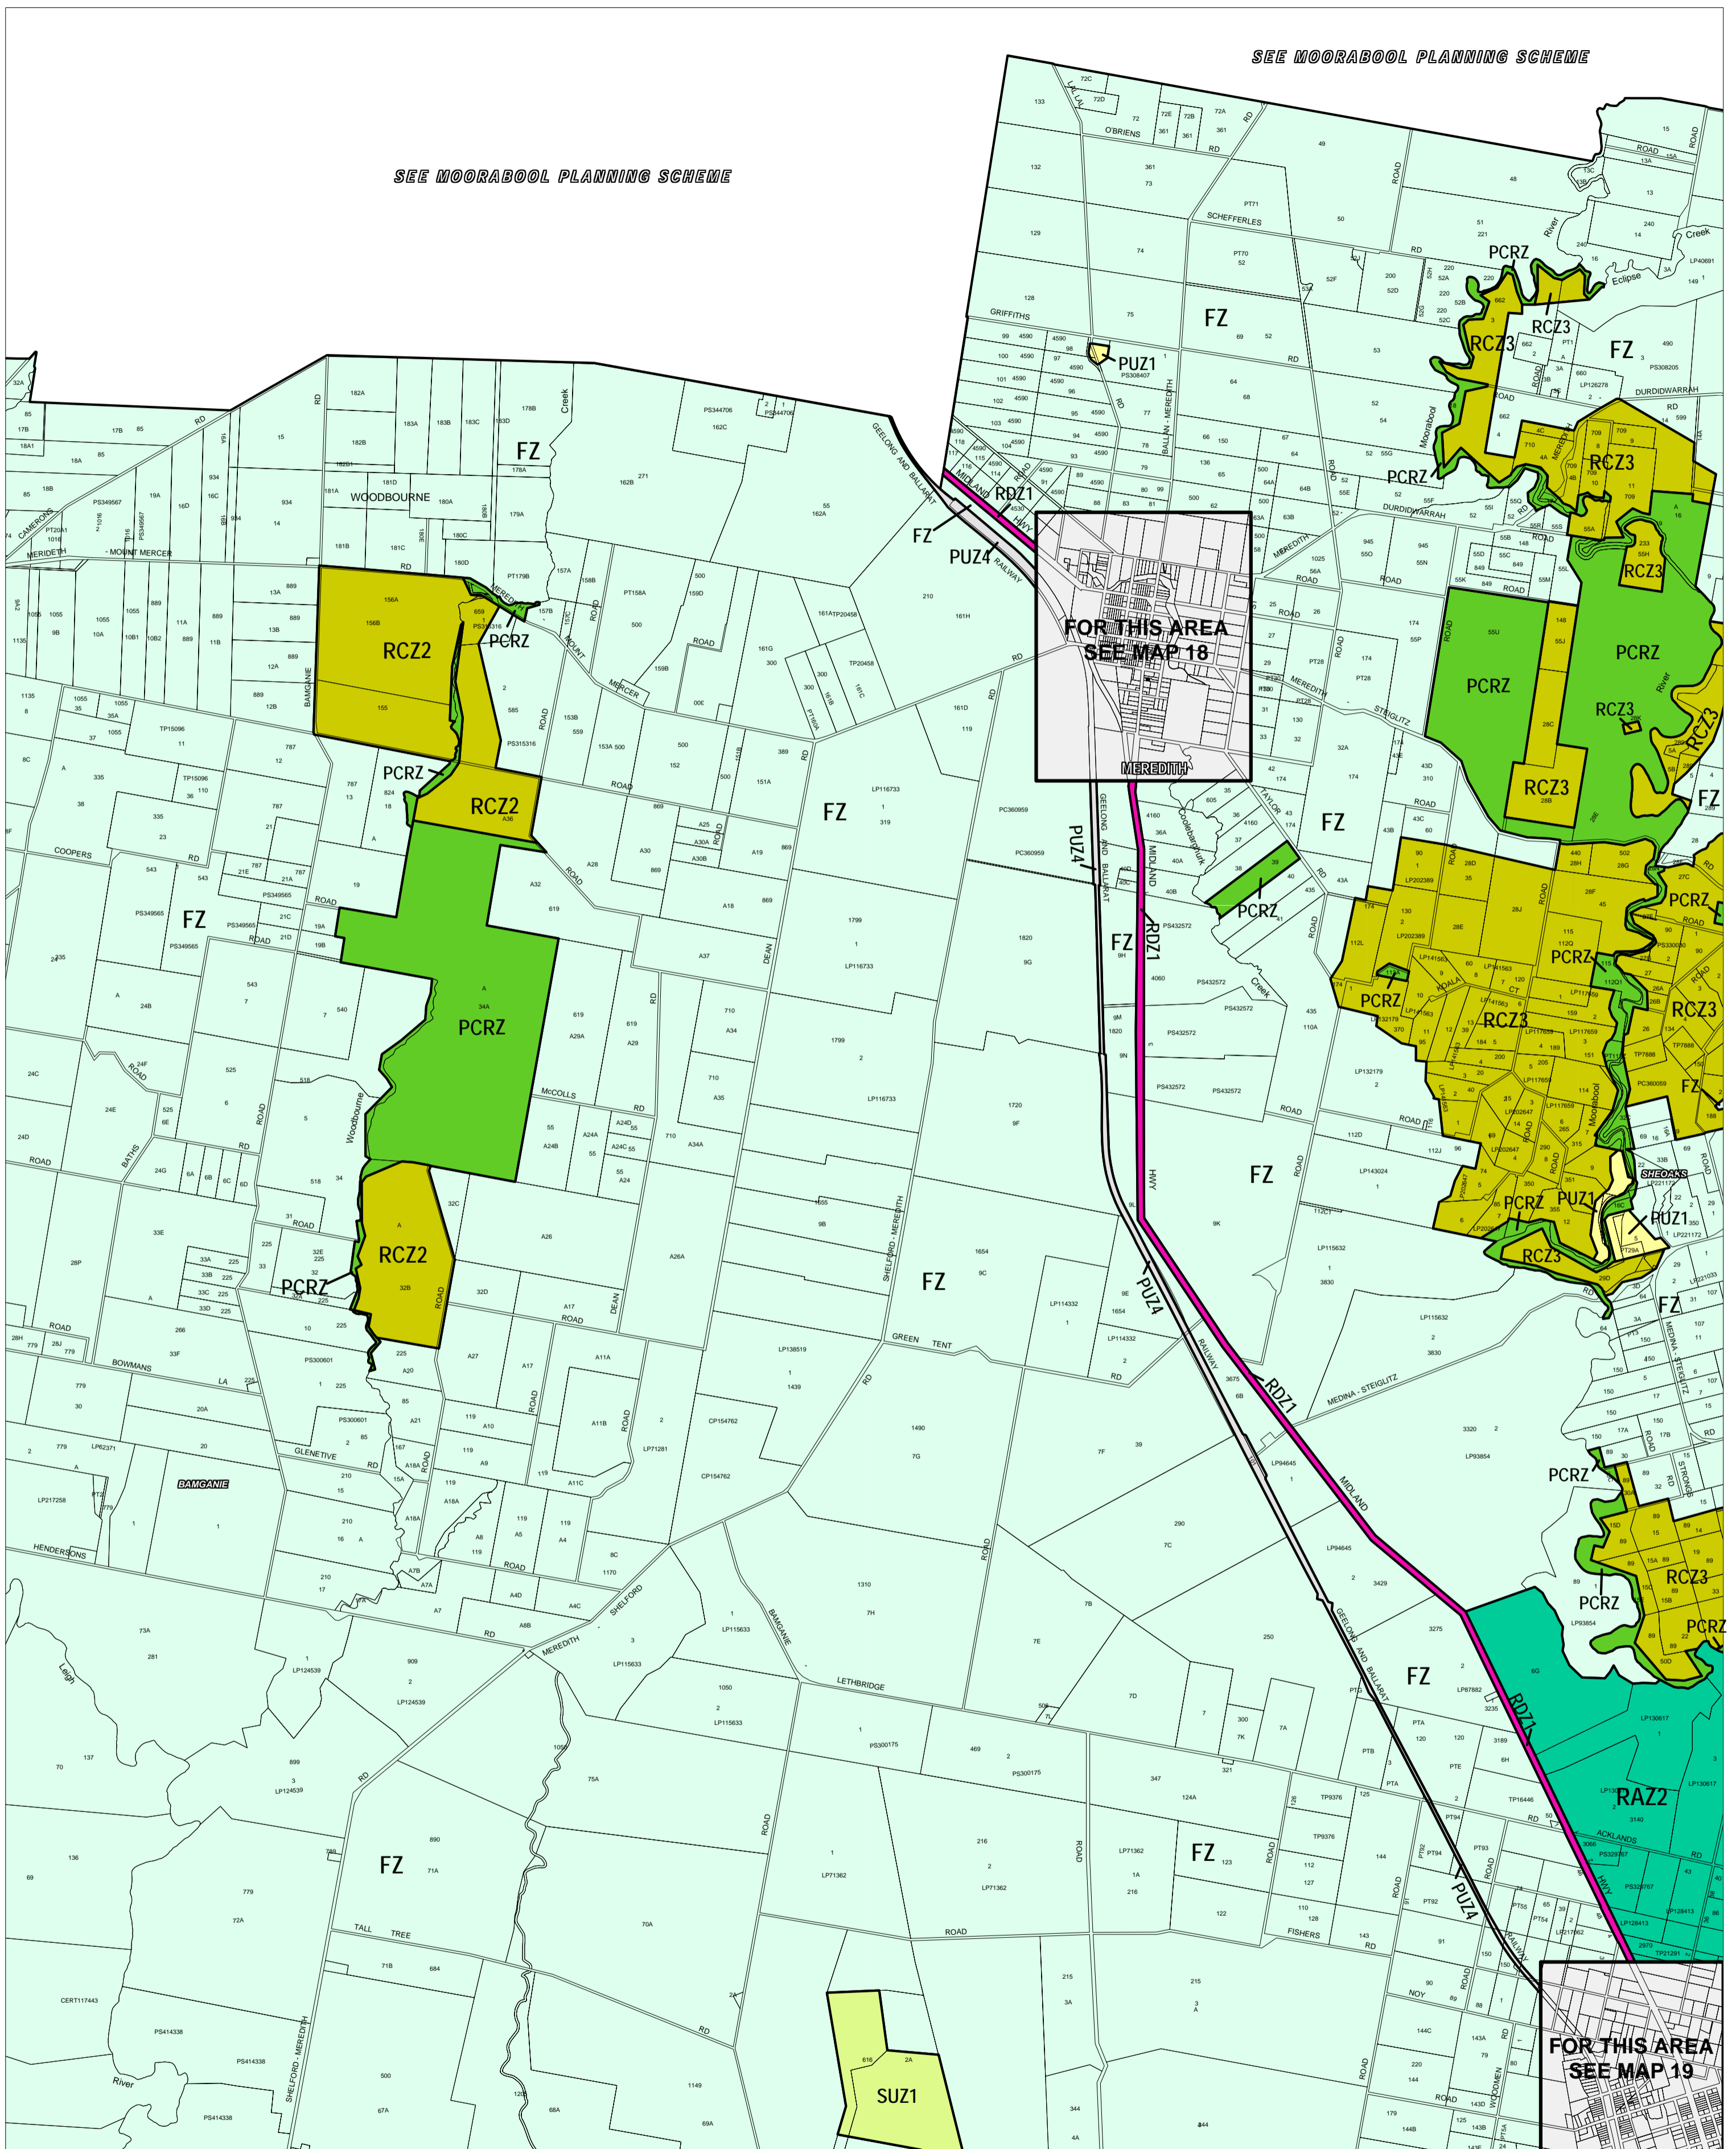

GOLDEN PLAINS PLANNING SCHEME - LOCAL PROVISION

SEE MOORABOOL PLANNING SCHEME

SEE MOORABOOL PLANNING SCHEME

FOR THIS AREA
SEE MAP 18

FOR THIS AREA
SEE MAP 19

Public Land	Rural Conservation Zone - Schedule 3
Public Conservation And Resource Zone	RCZ3
Public Use Zone - Service And Utility	Special Purpose
Public Use Zone - Transport	SUZ1
Road Zone - Category 1	
Rural	
Farming Zone	
Rural Activity Zone - Schedule 2	
Rural Conservation Zone - Schedule 2	

AUSTRALIAN MAP GRID ZONE 54

Printed: 9/6/2009

AMENDMENT C40(PART 1)

ZONES

MAP No 17