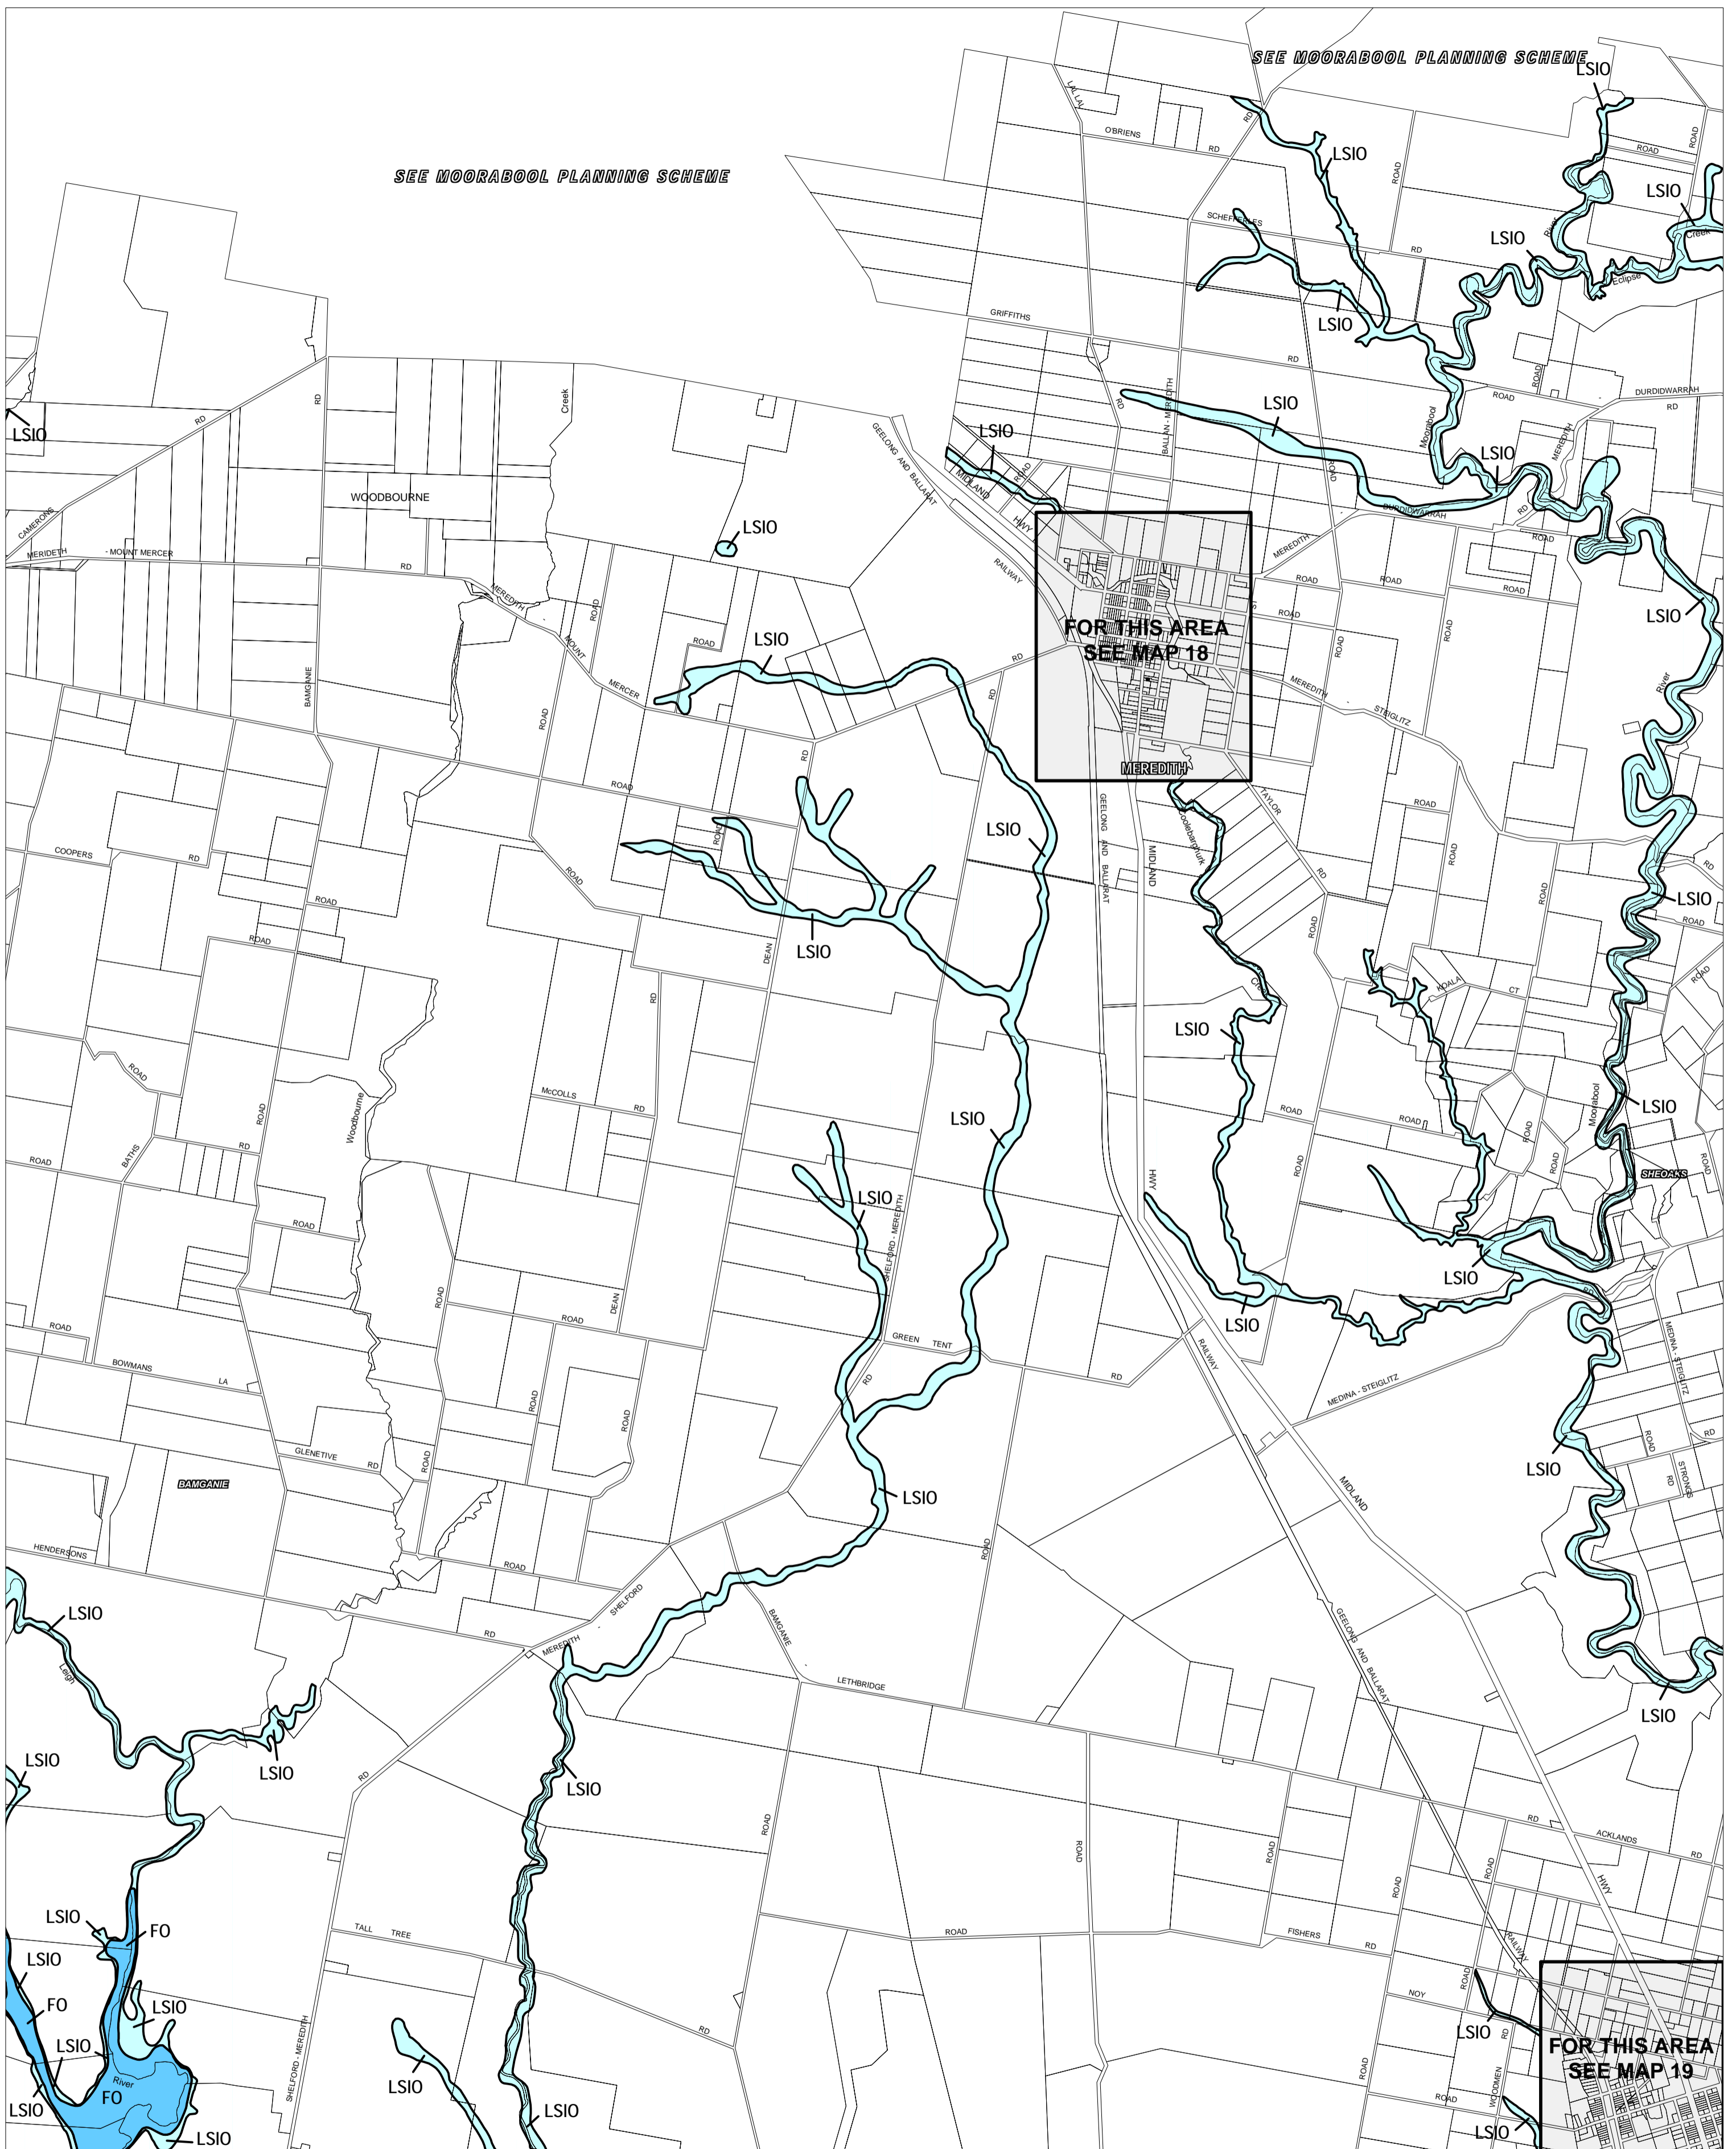

GOLDEN PLAINS PLANNING SCHEME - LOCAL PROVISION

SEE MOORABOOL PLANNING SCHEME

SEE MOORABOOL PLANNING SCHEME

FOR THIS AREA
SEE MAP 18

FOR THIS AREA
SEE MAP 19

Overlays

- Floodway Overlay
- Land Subject To Inundation Overlay

AUSTRALIAN MAP GRID ZONE 54

Printed: 5/3/2009

AMENDMENT C14