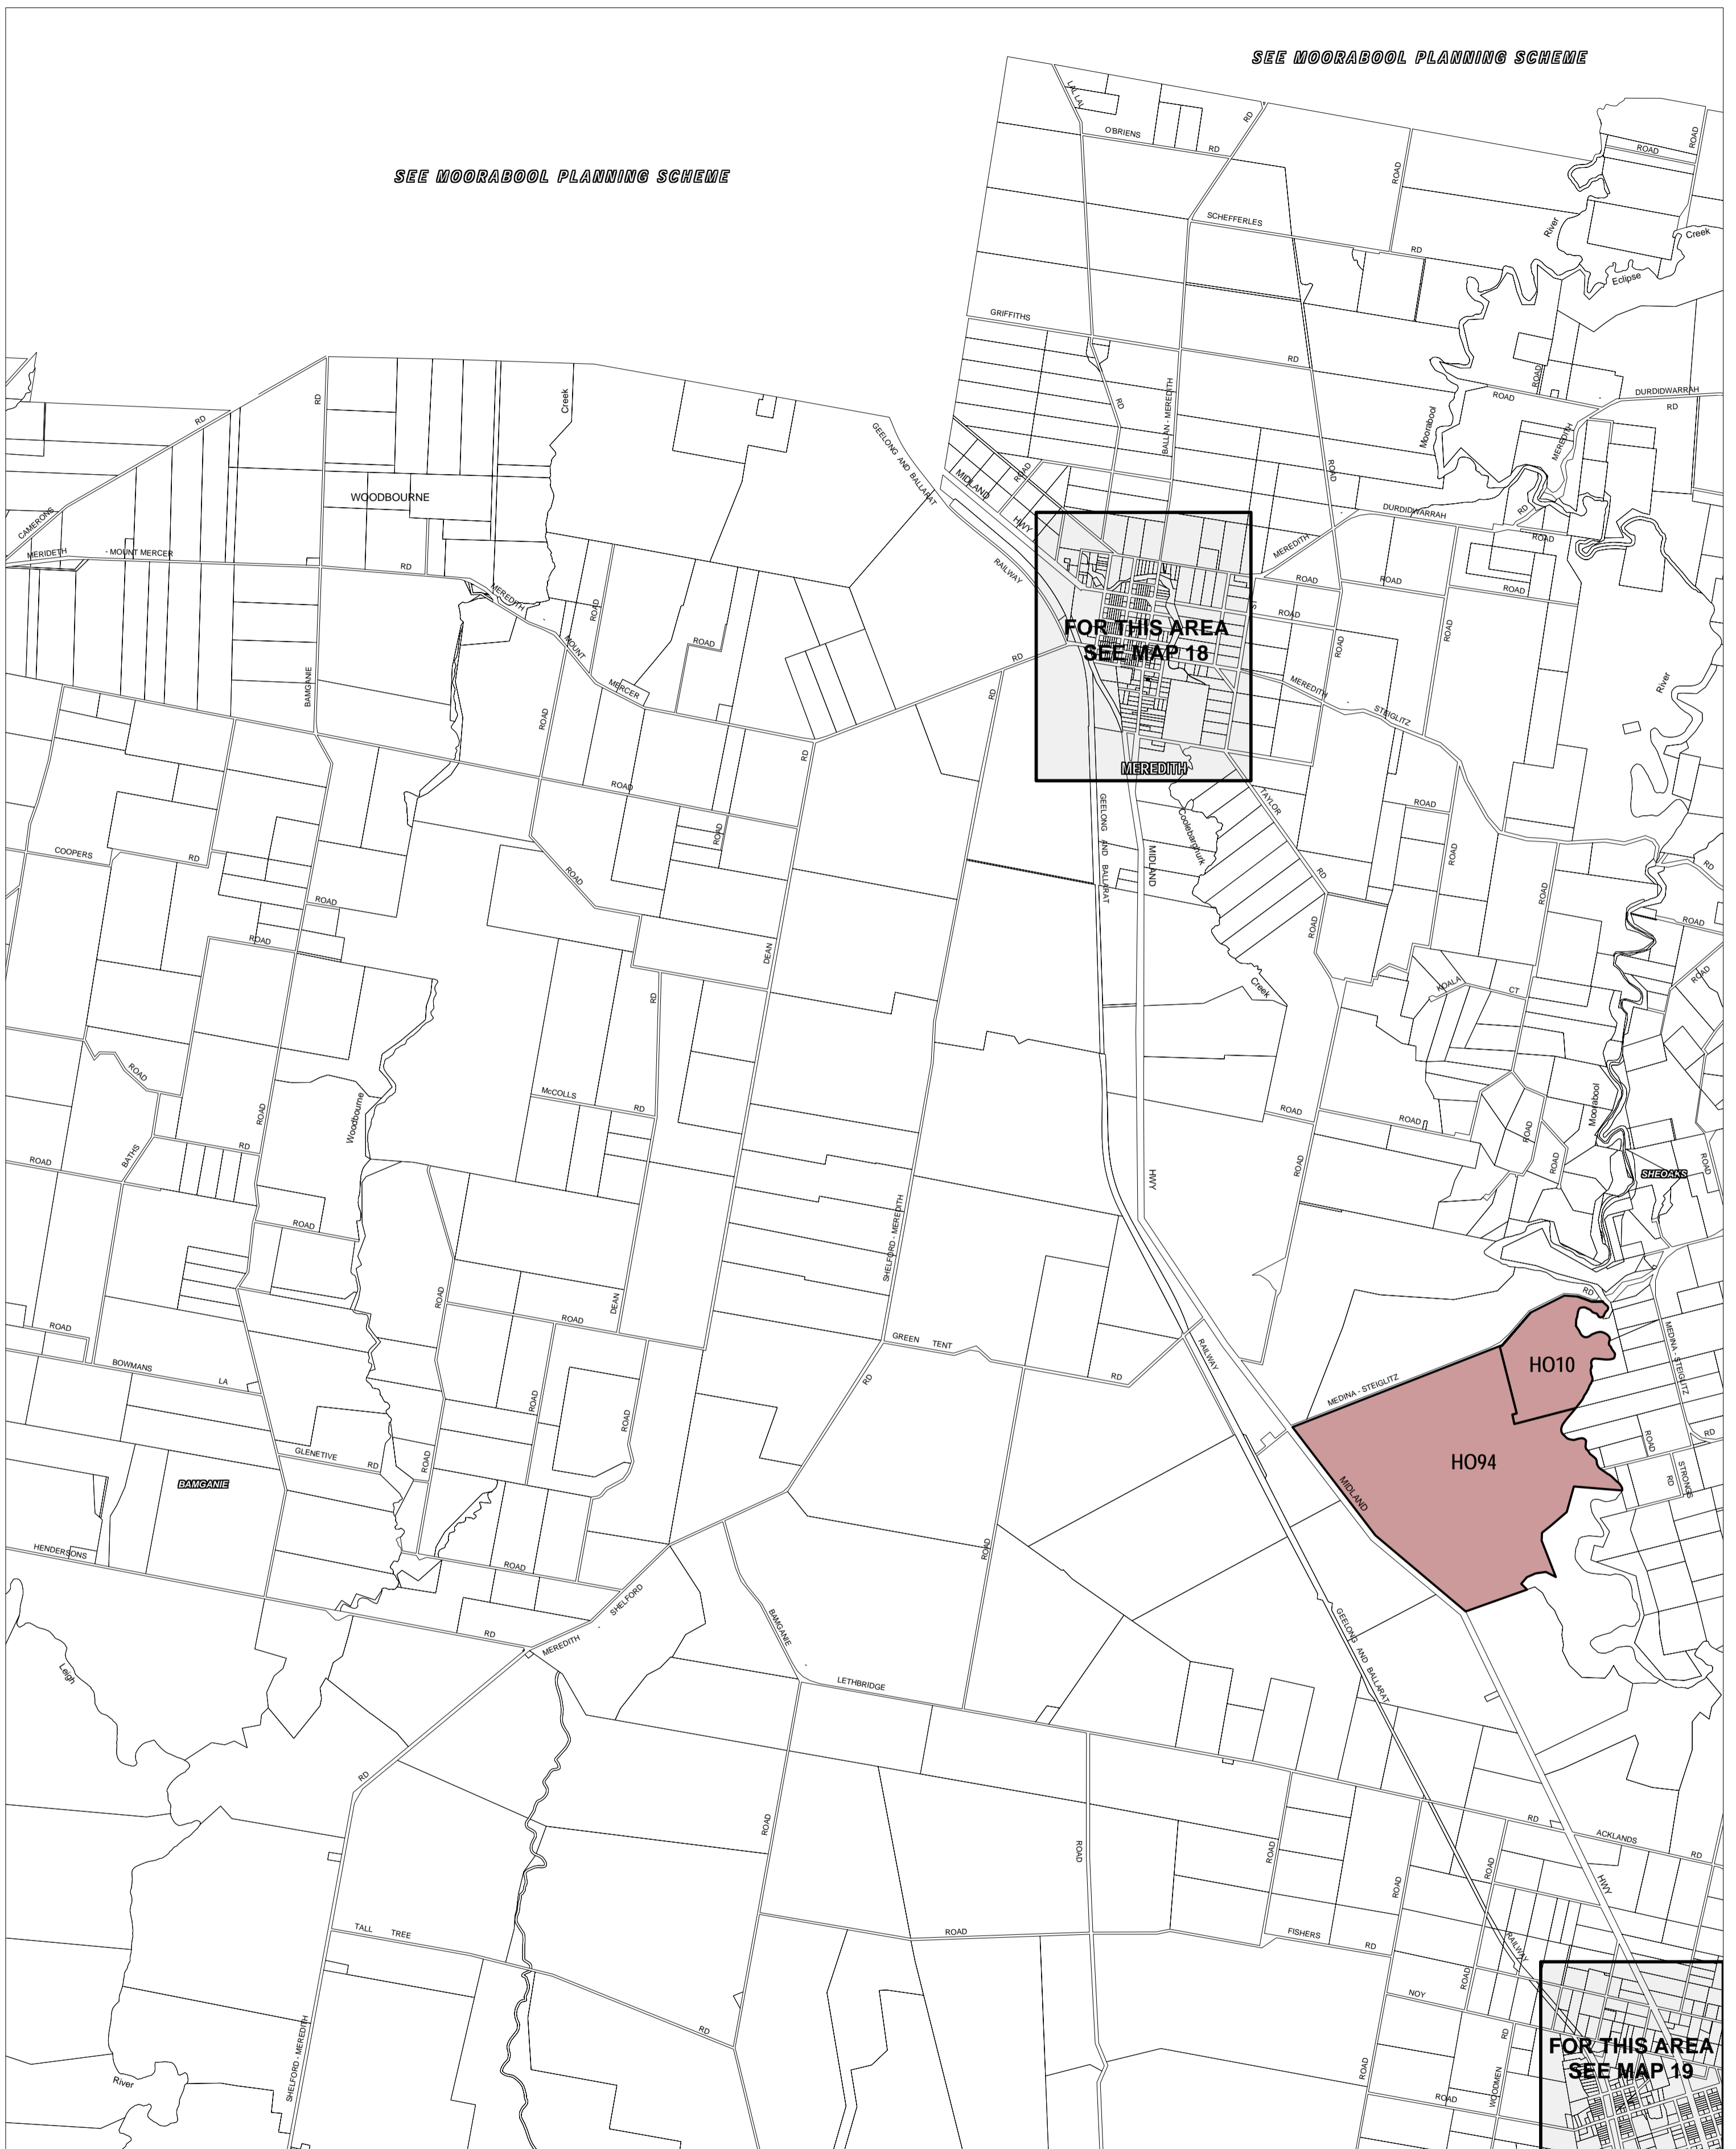

GOLDEN PLAINS PLANNING SCHEME - LOCAL PROVISION

Overlays

HO Heritage Overlay

AUSTRALIAN MAP GRID ZONE 54

Printed: 28/5/2009

AMENDMENT C41