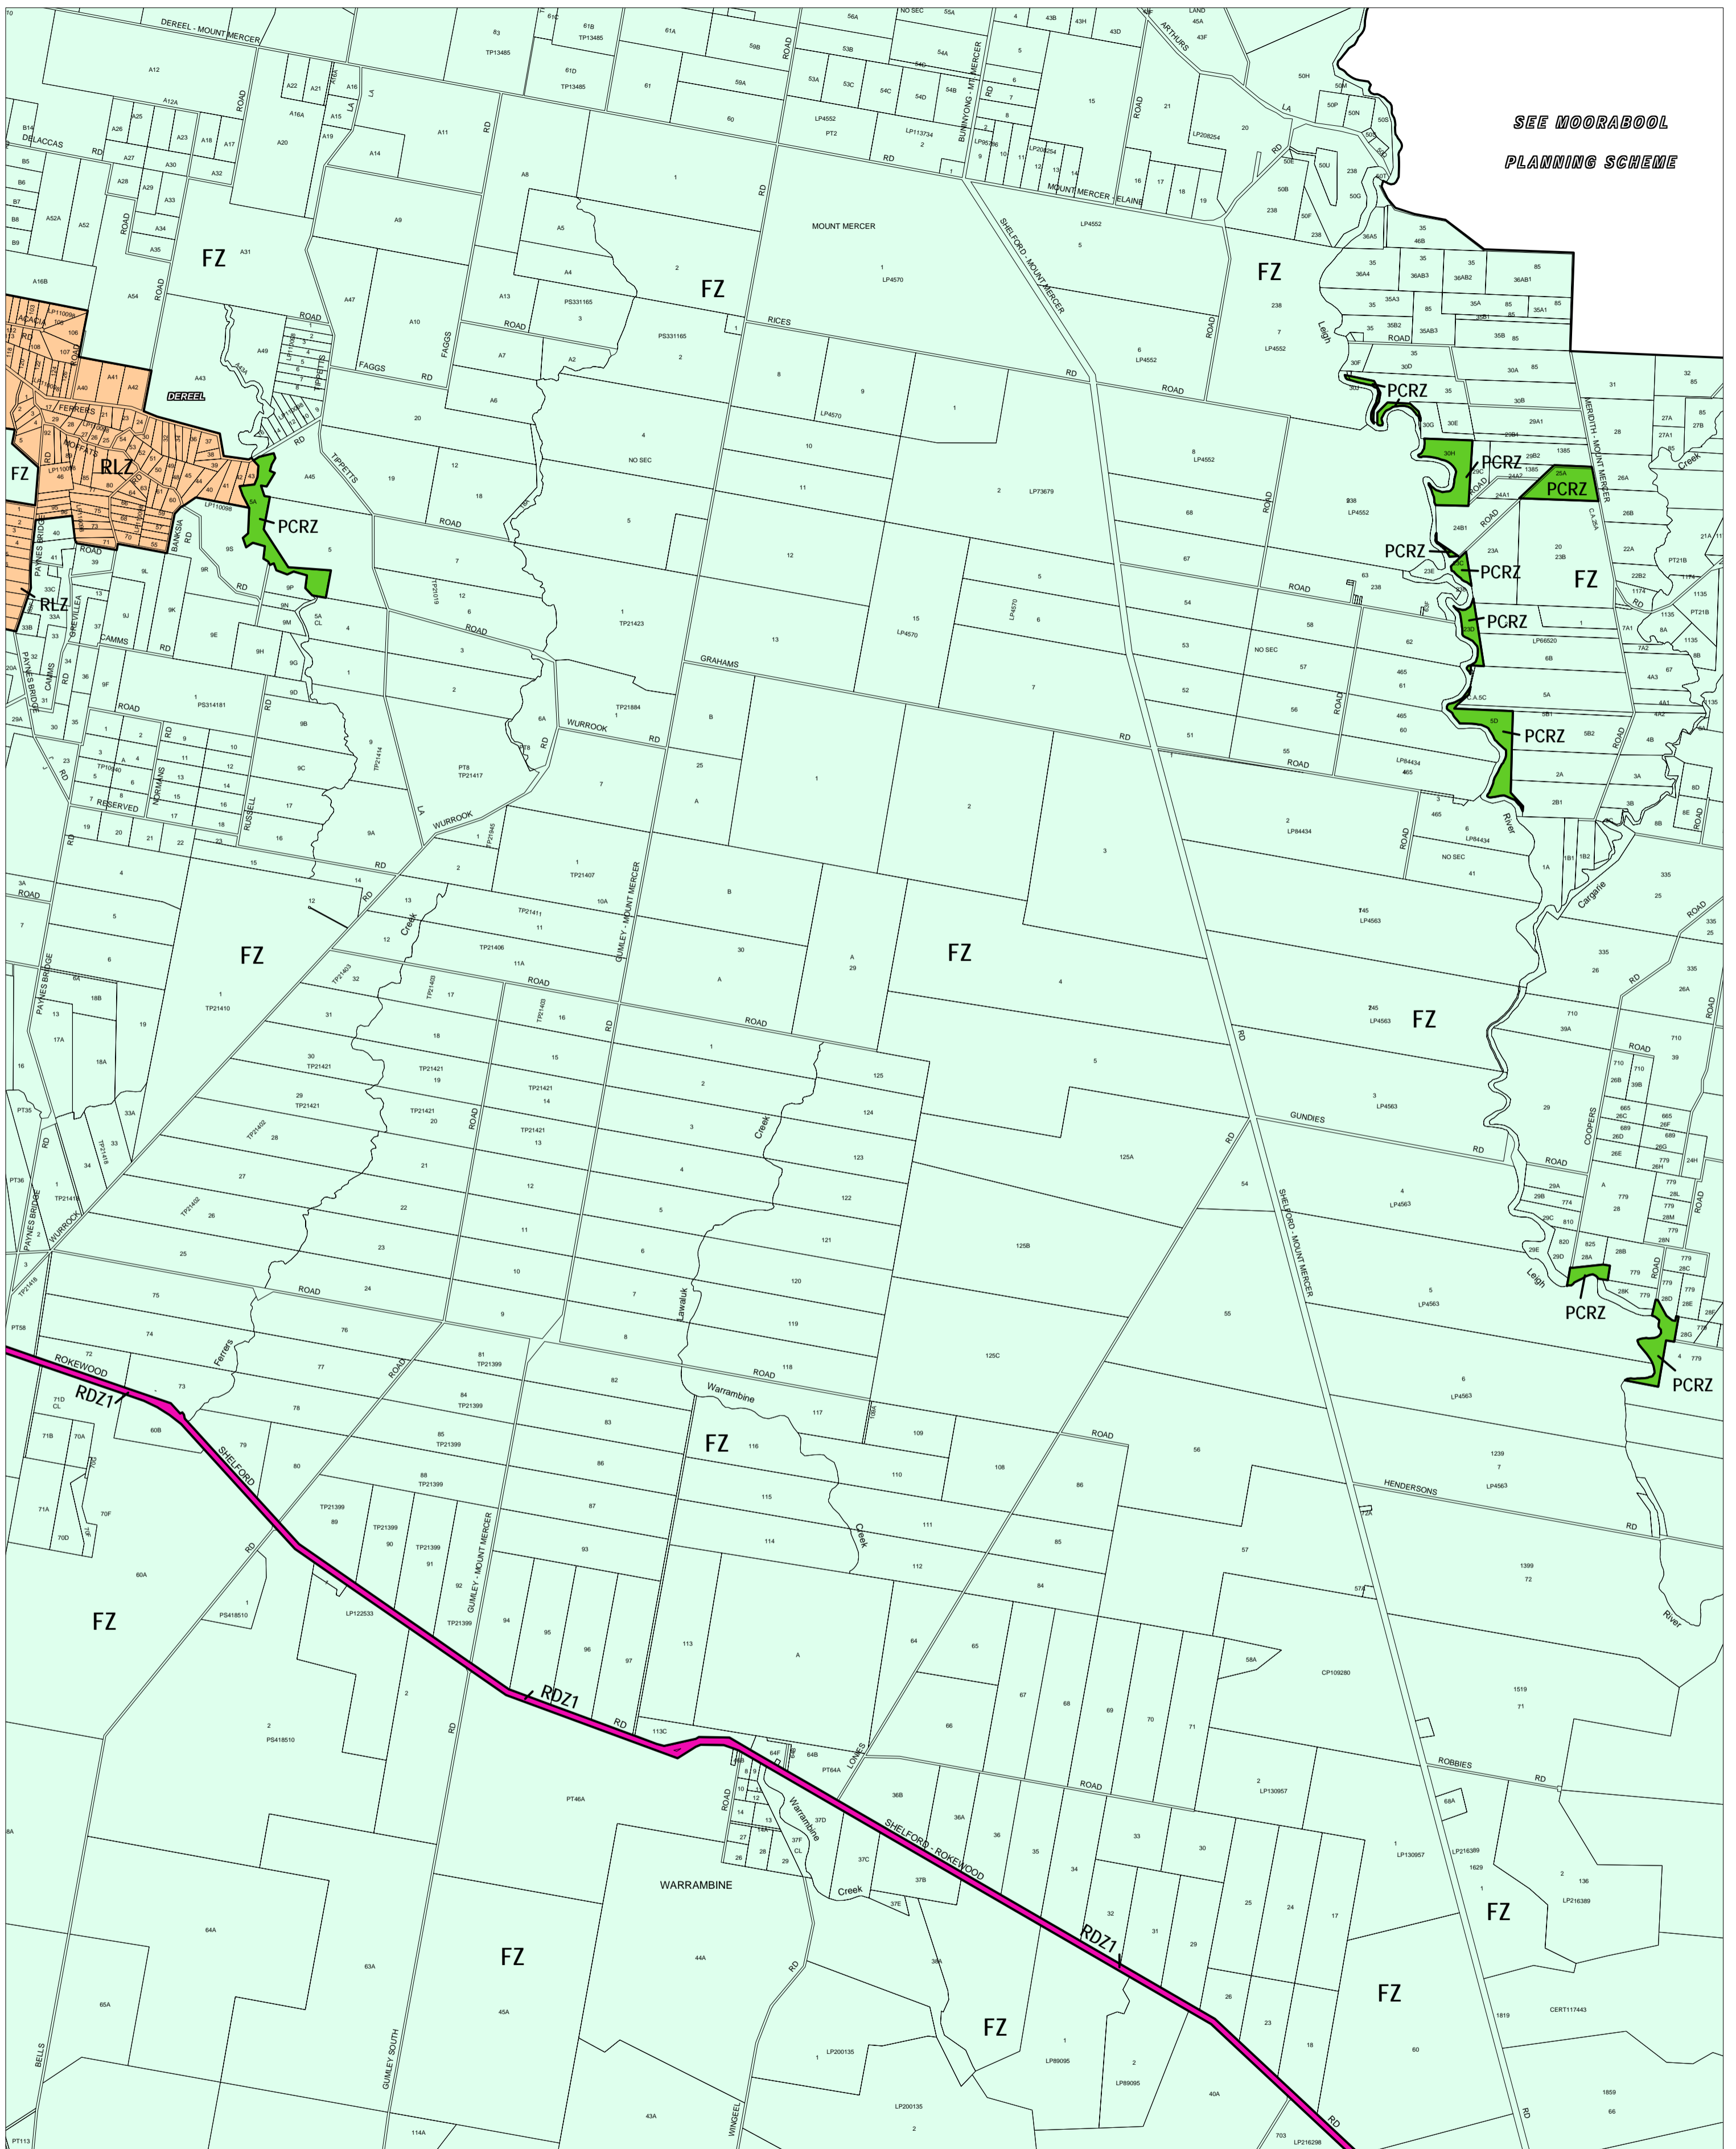

GOLDEN PLAINS PLANNING SCHEME - LOCAL PROVISION

SEE MOORABOOL
PLANNING SCHEME

Public Land
PCRZ Public Conservation And Resource Zone
RDZ1 Road Zone - Category 1

Rural
FZ Farming Zone
RLZ Rural Living Zone

Printed: 2/7/2009

AMENDMENT C47