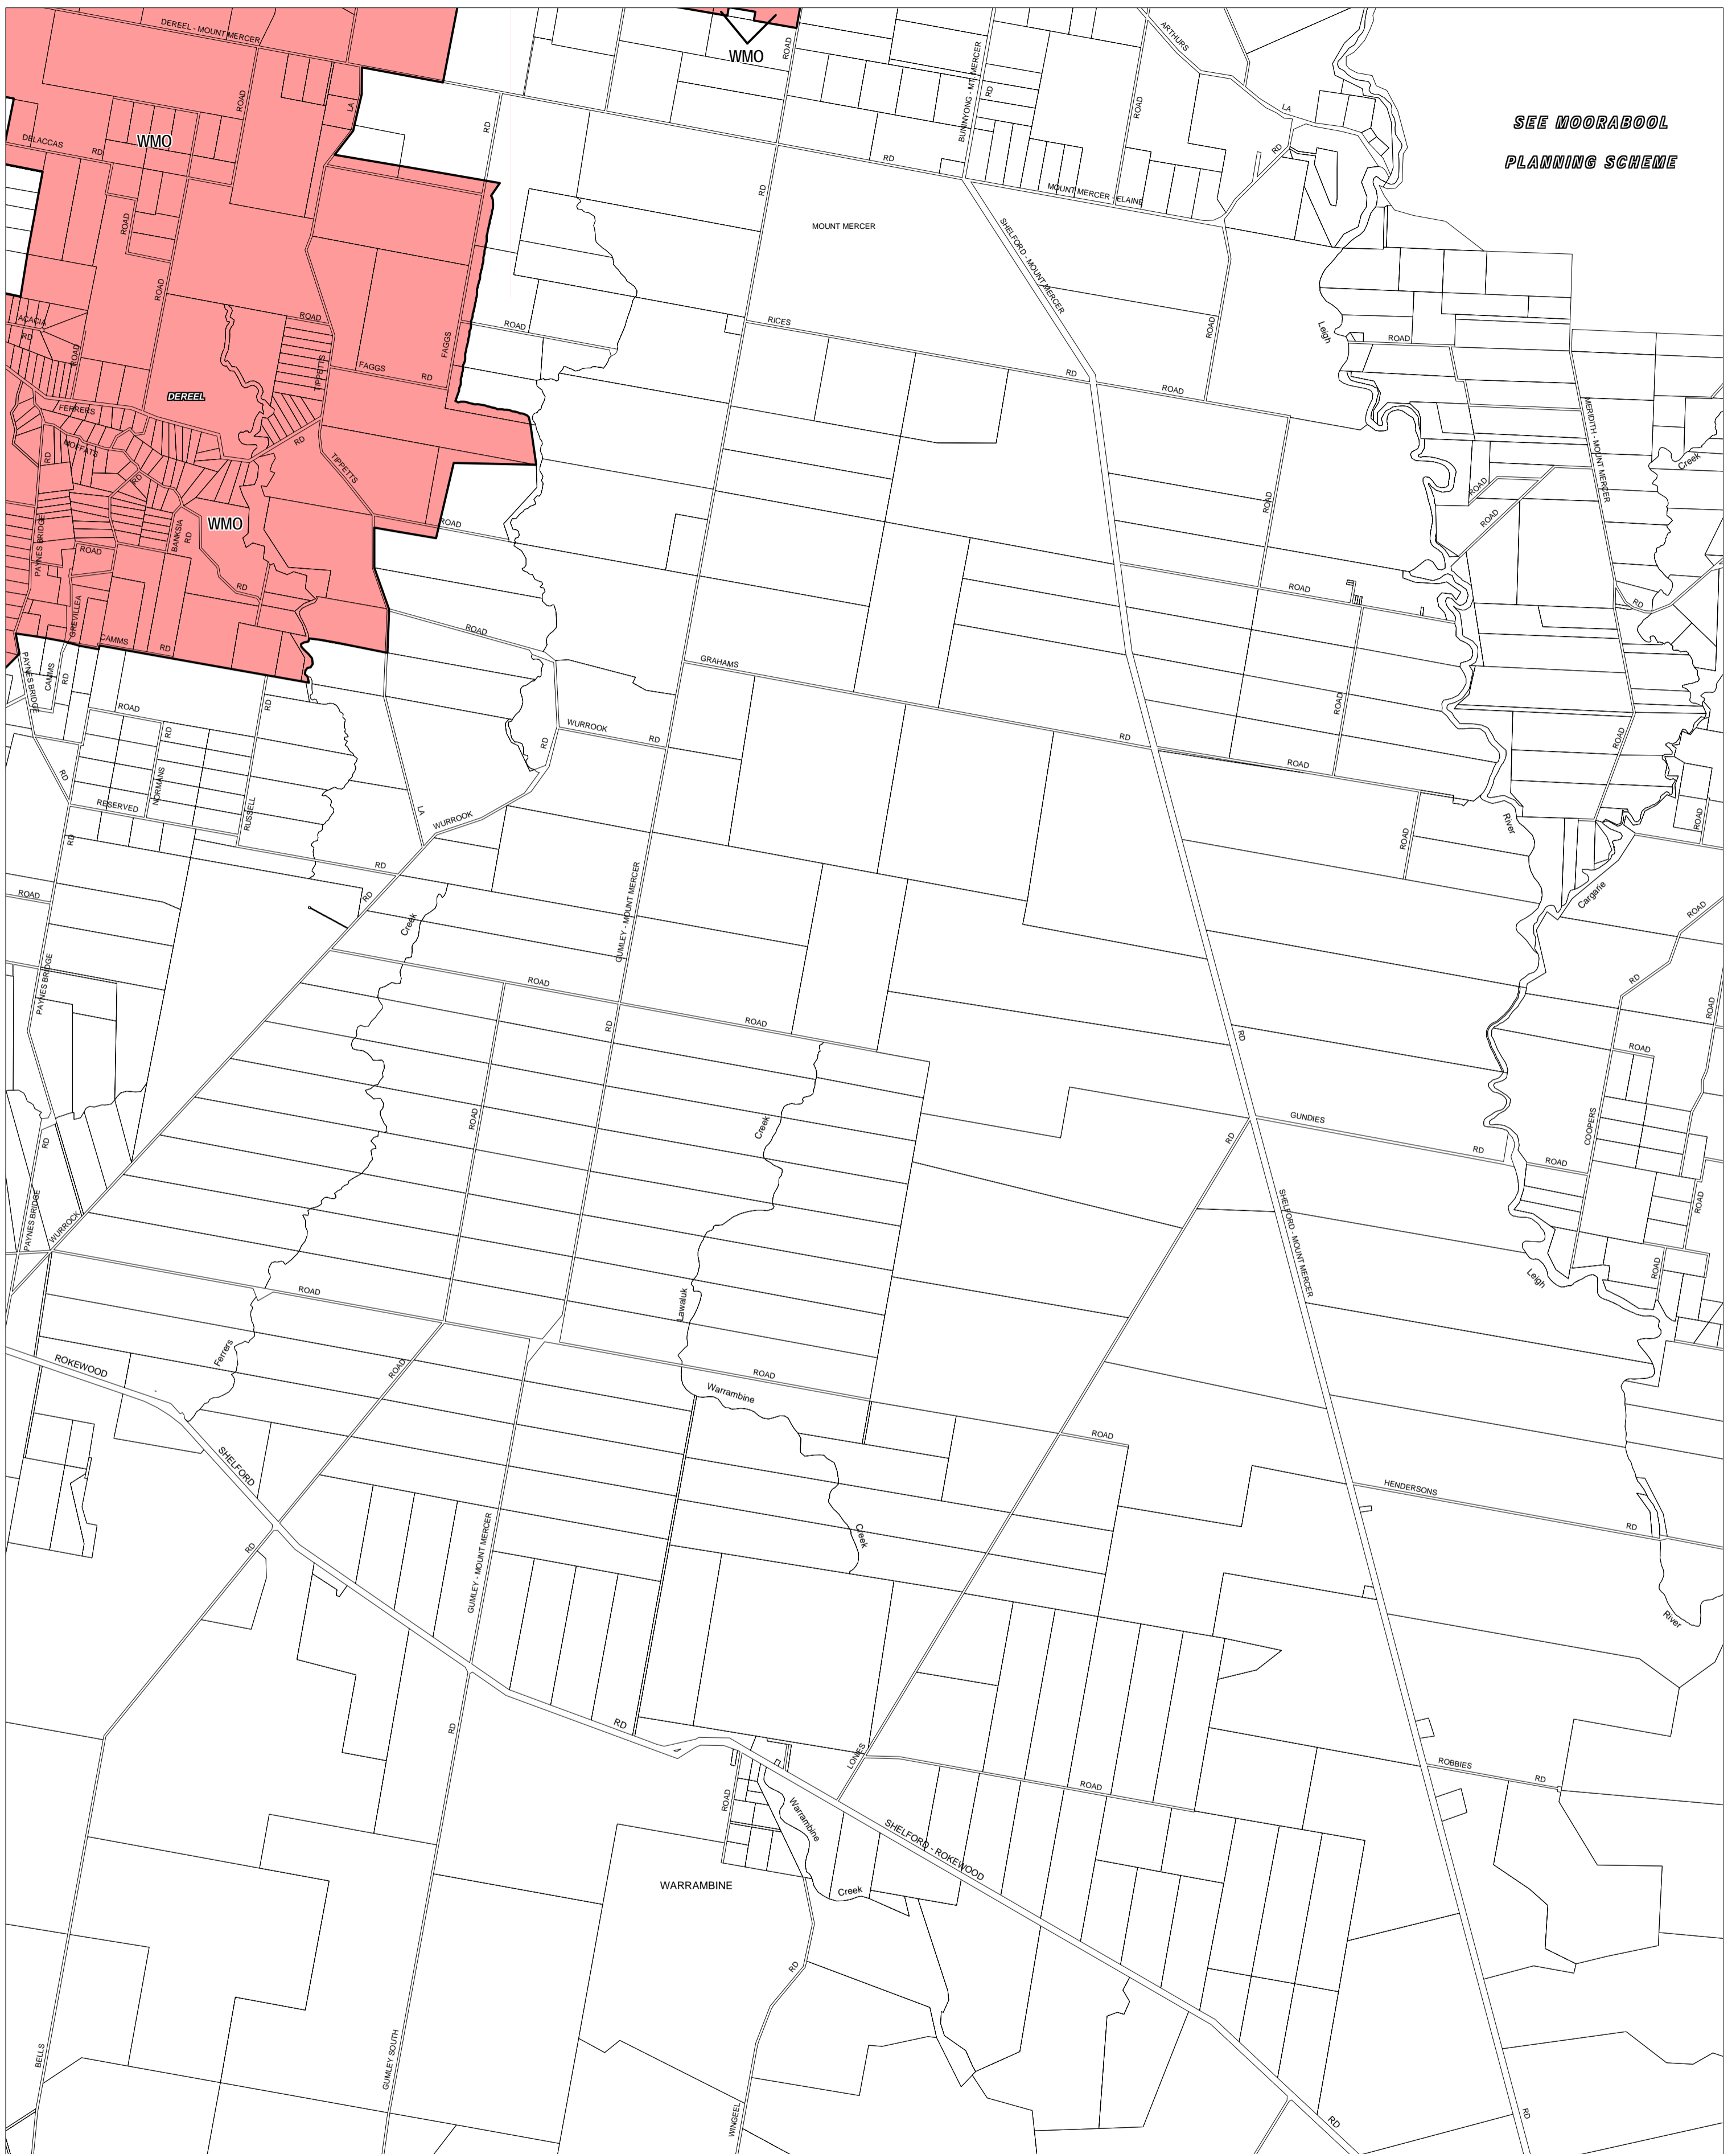

GOLDEN PLAINS PLANNING SCHEME - LOCAL PROVISION

SEE MOORABOOL
PLANNING SCHEME

Overlays

WMO Wildfire Management Overlay

AUSTRALIAN MAP GRID ZONE 54

Printed: 4/12/2008

AMENDMENT C29