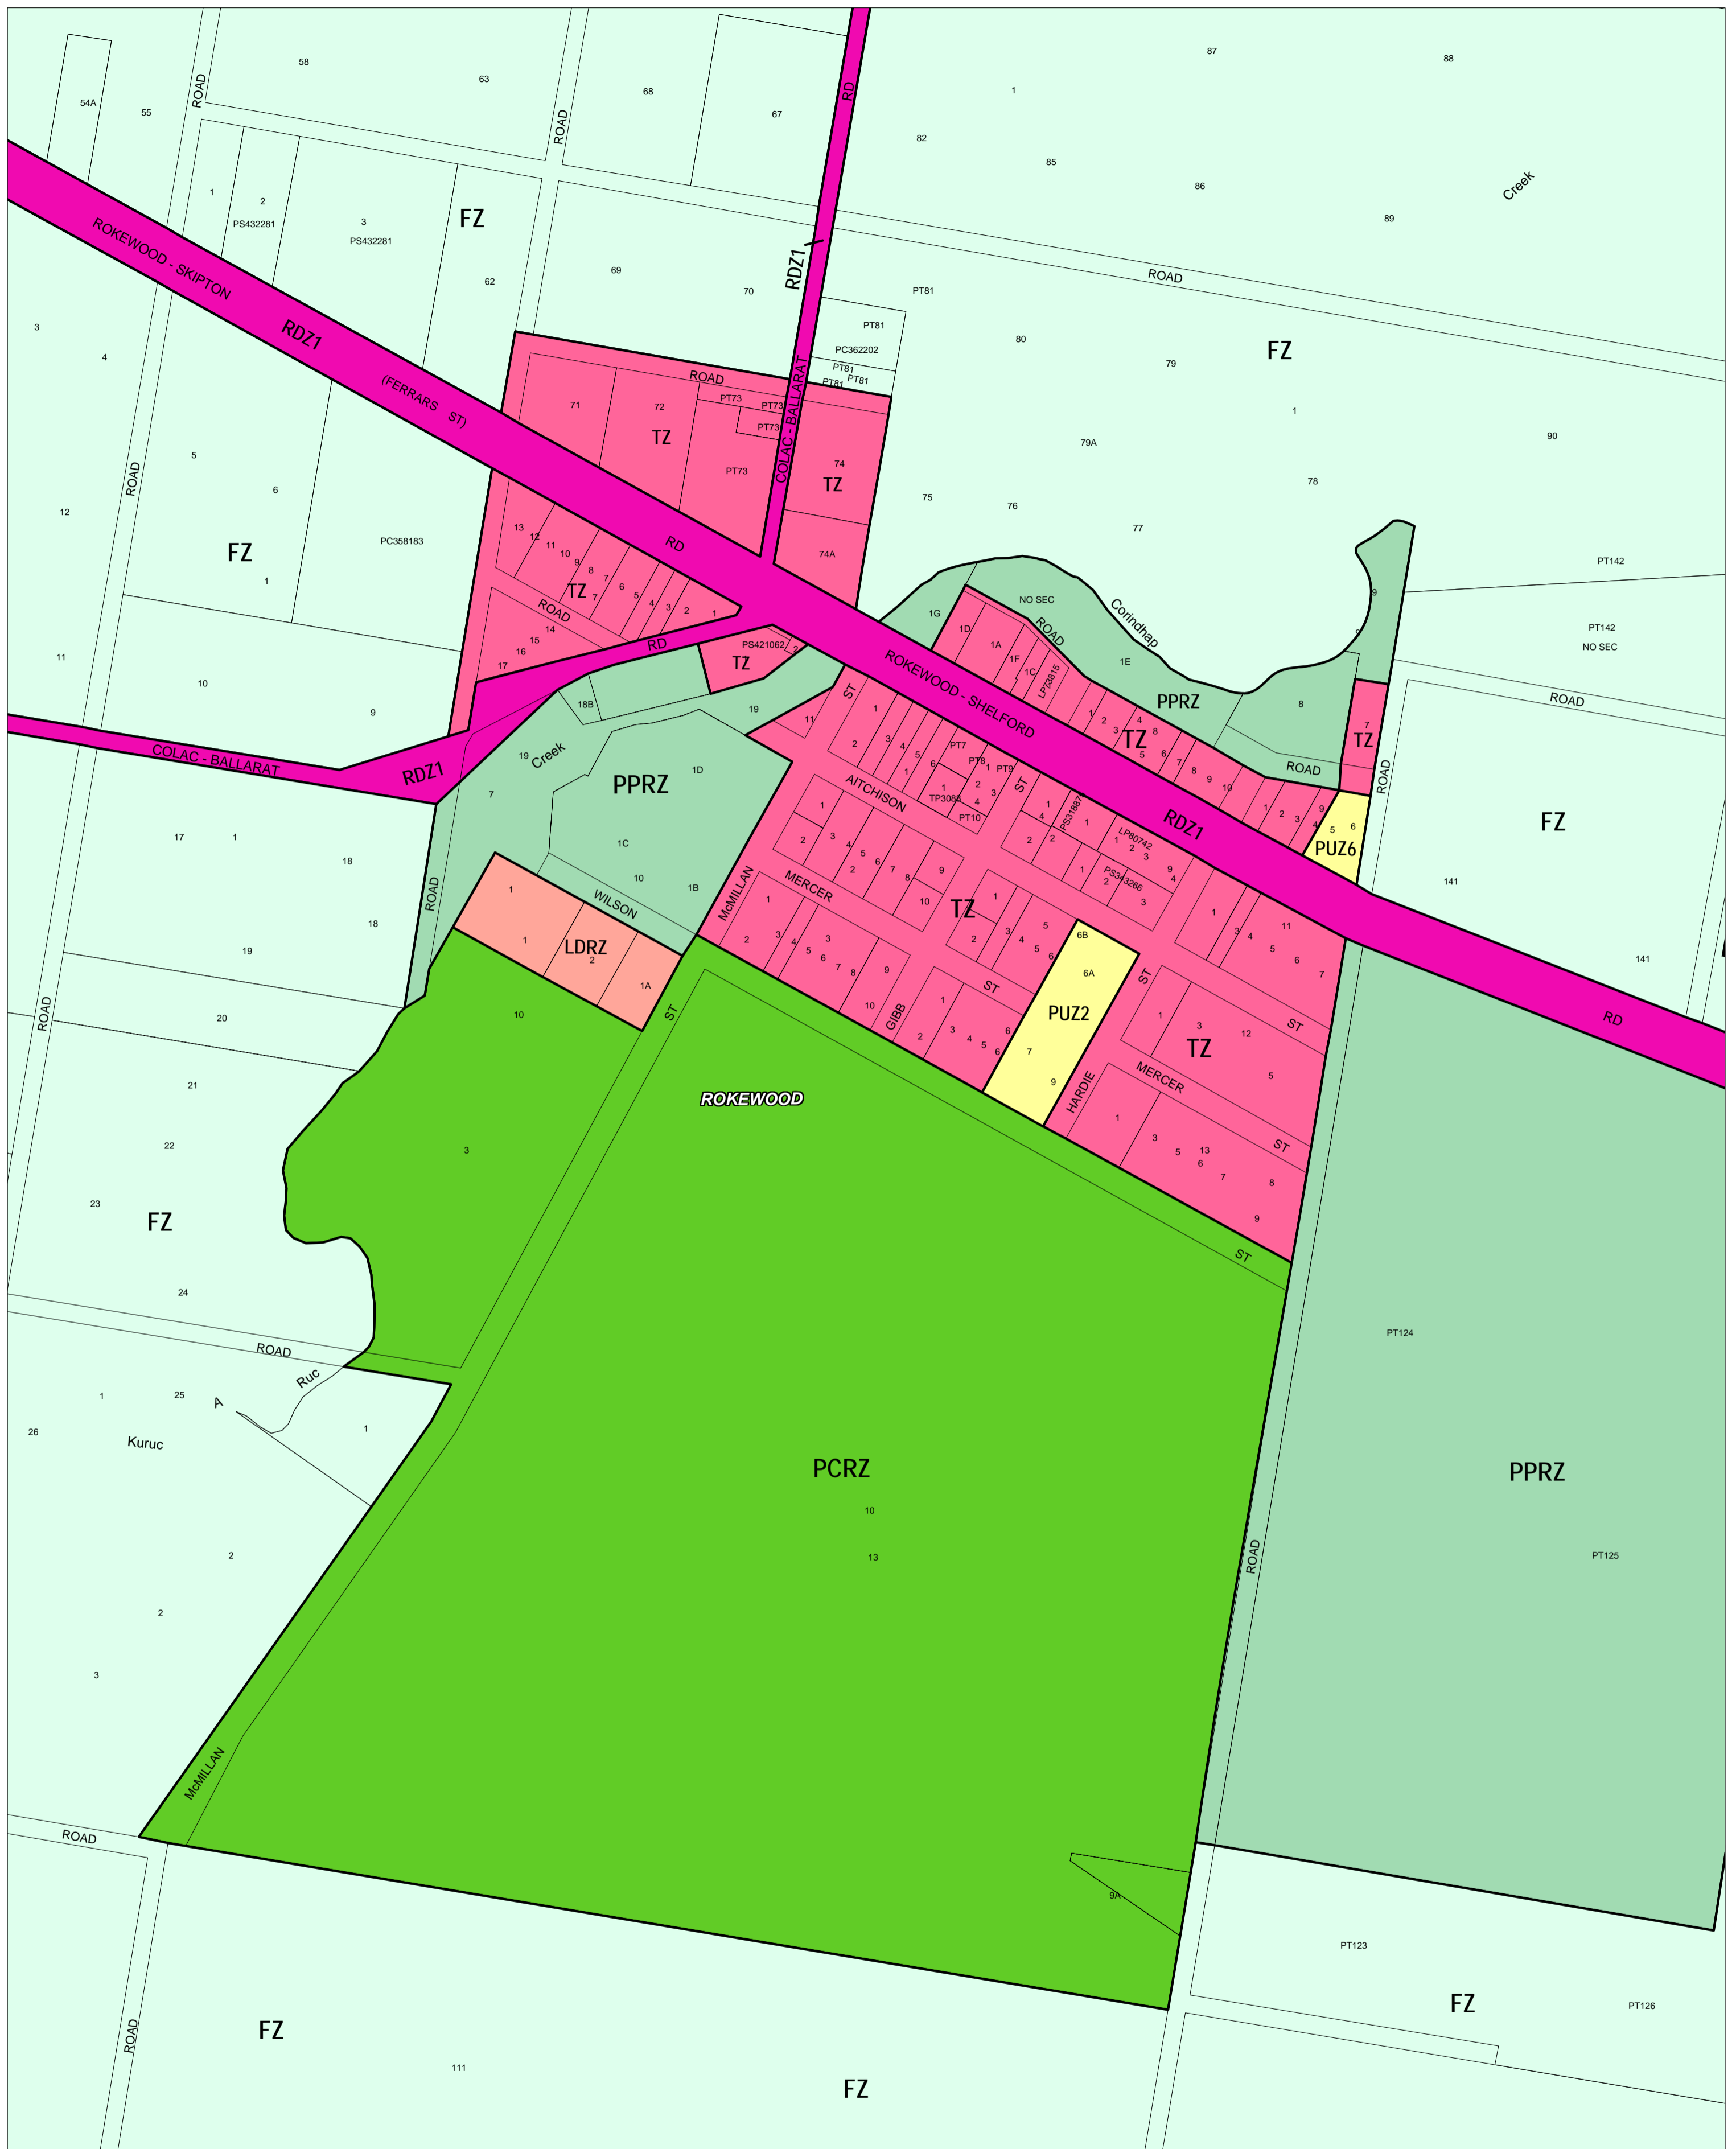

GOLDEN PLAINS PLANNING SCHEME - LOCAL PROVISION

Public Land	
	Public Conservation And Resource Zone
	Public Park And Recreation Zone
	Public Use Zone - Education
	Public Use Zone - Local Government
Residential	
	Low Density Residential Zone
	Township Zone
Rural	
	Farming Zone

100 0 100 200 300 400 500 m

AUSTRALIAN MAP GRID ZONE 54

INDEX TO ADJOINING METRIC SERIES MAP

Printed: 7/7/2009

AMENDMENT C47