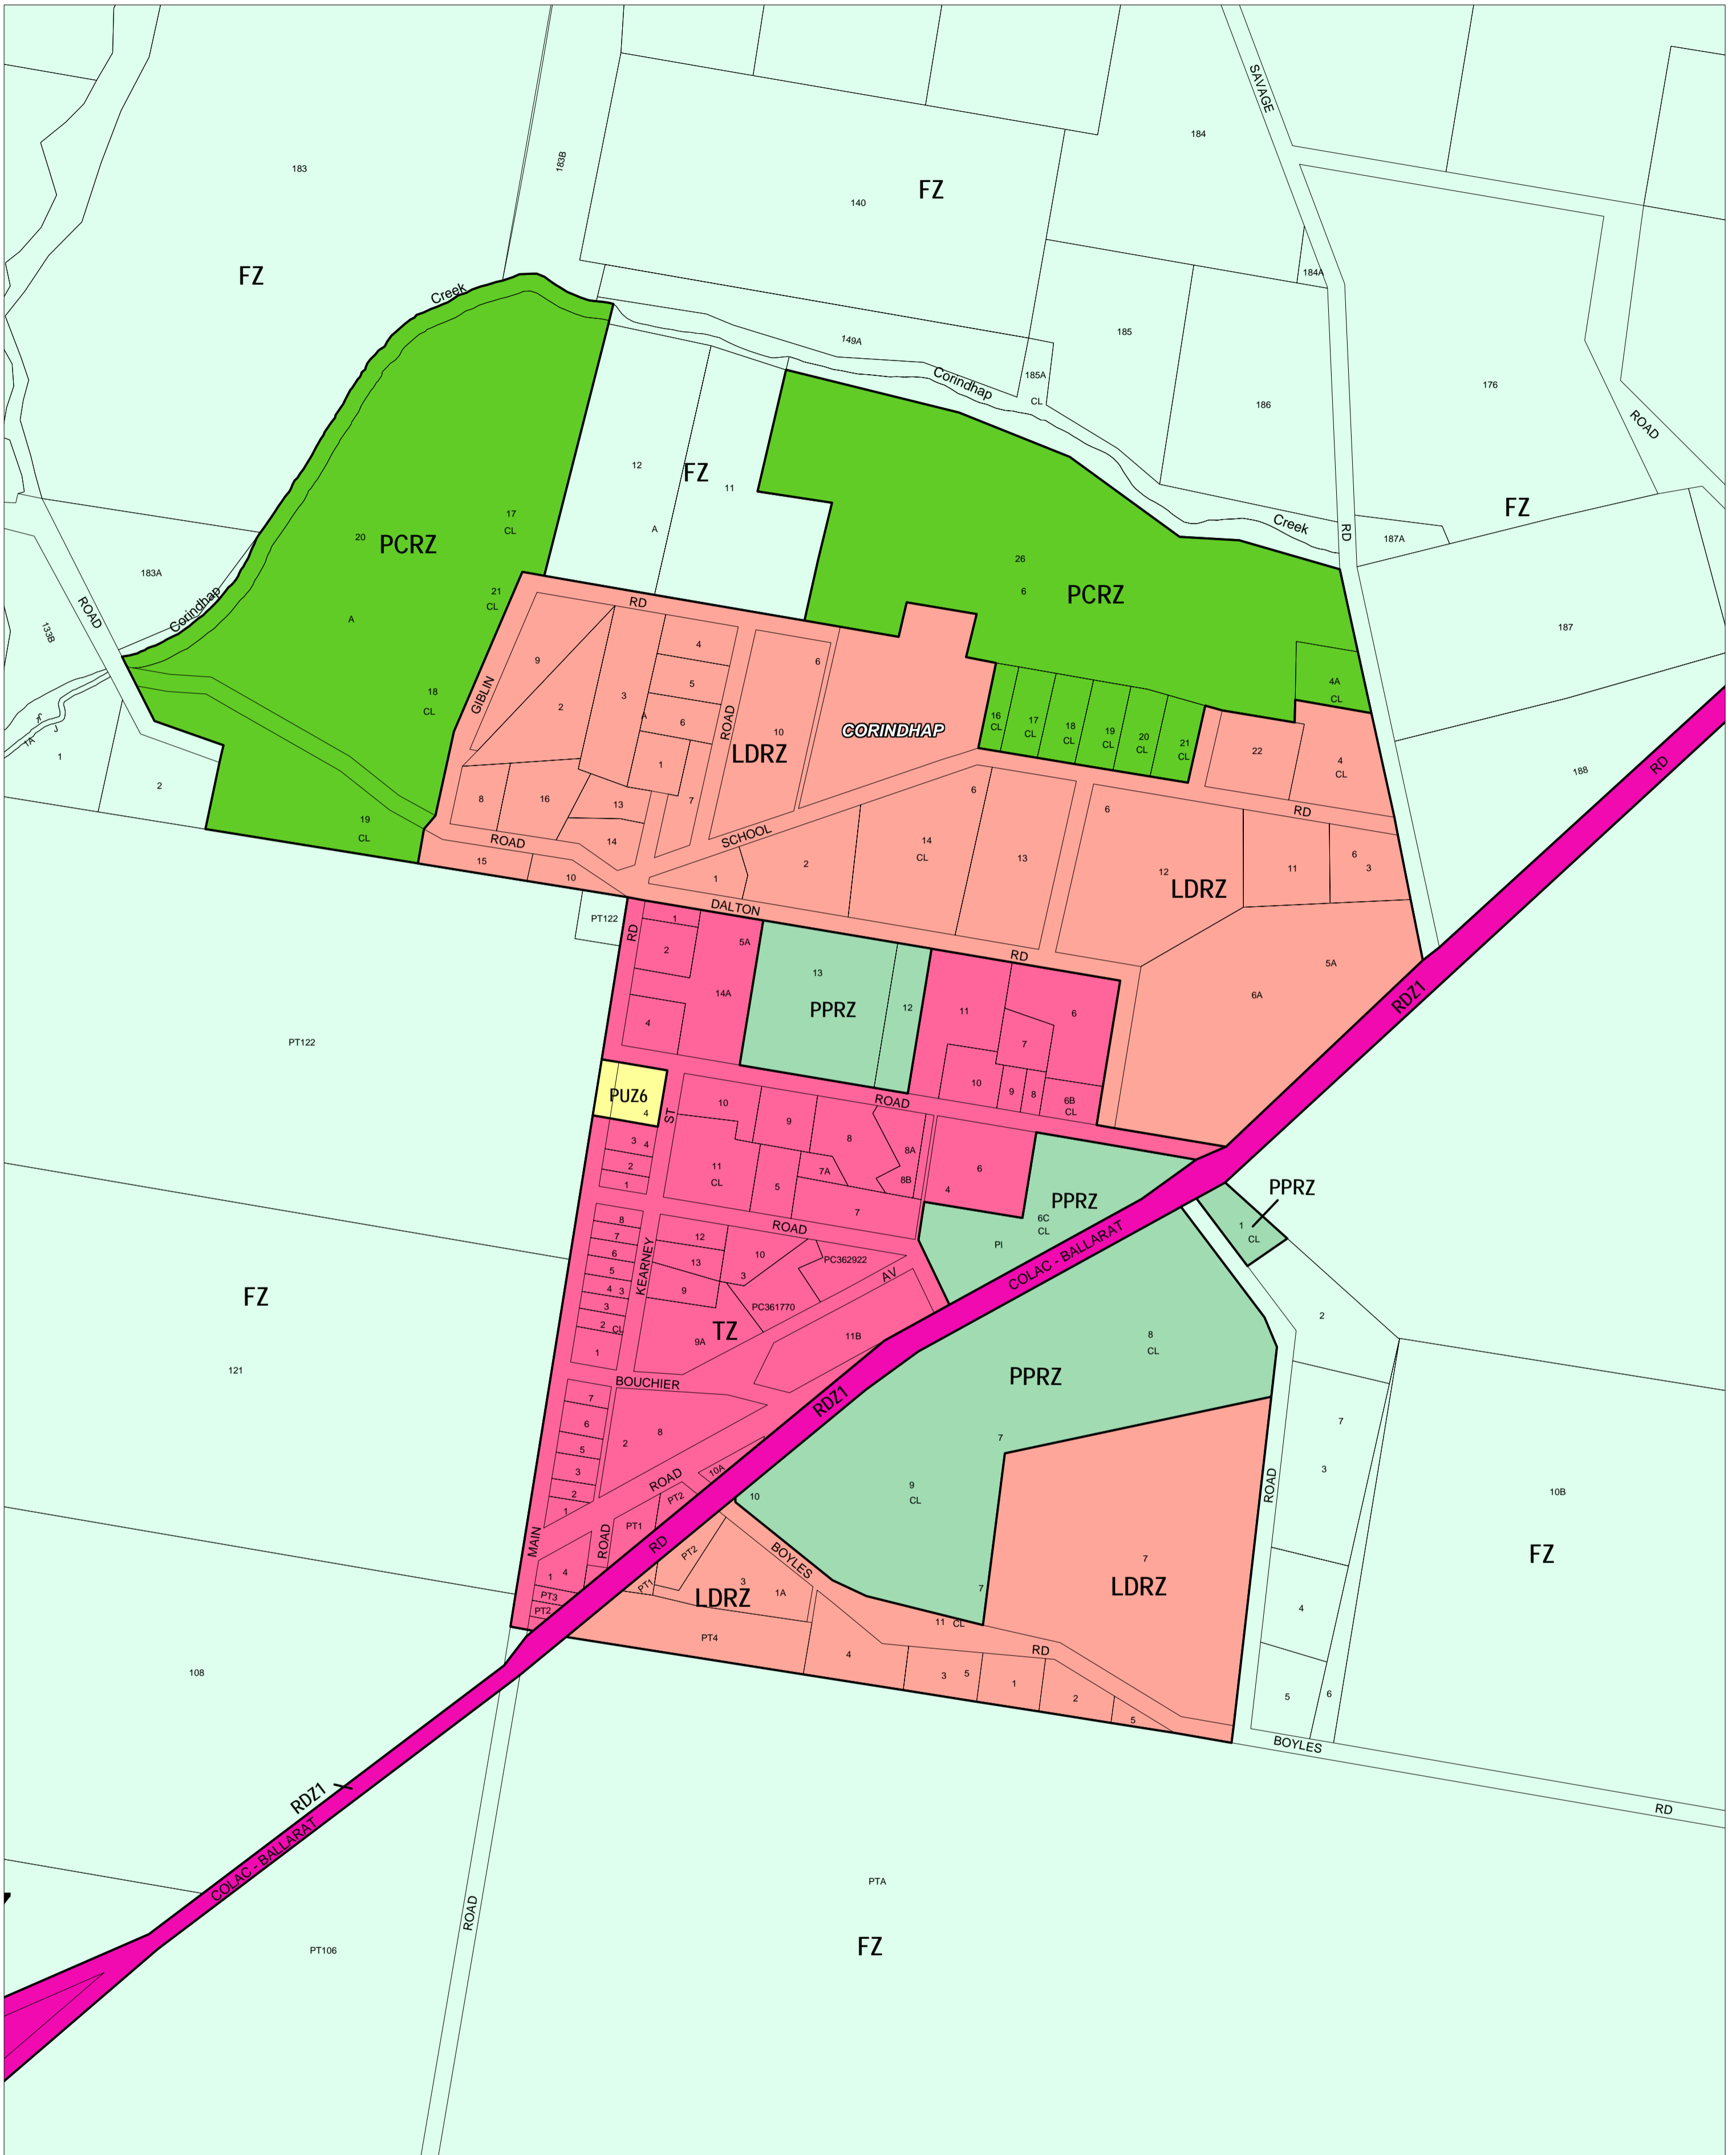

GOLDEN PLAINS PLANNING SCHEME - LOCAL PROVISION

Public Land	
	Public Conservation And Resource Zone
	Public Park And Recreation Zone
	Public Use Zone - Local Government
Residential	
	Low Density Residential Zone
	Township Zone
Rural	
	Farming Zone

Printed: 2/7/2009

AMENDMENT C47