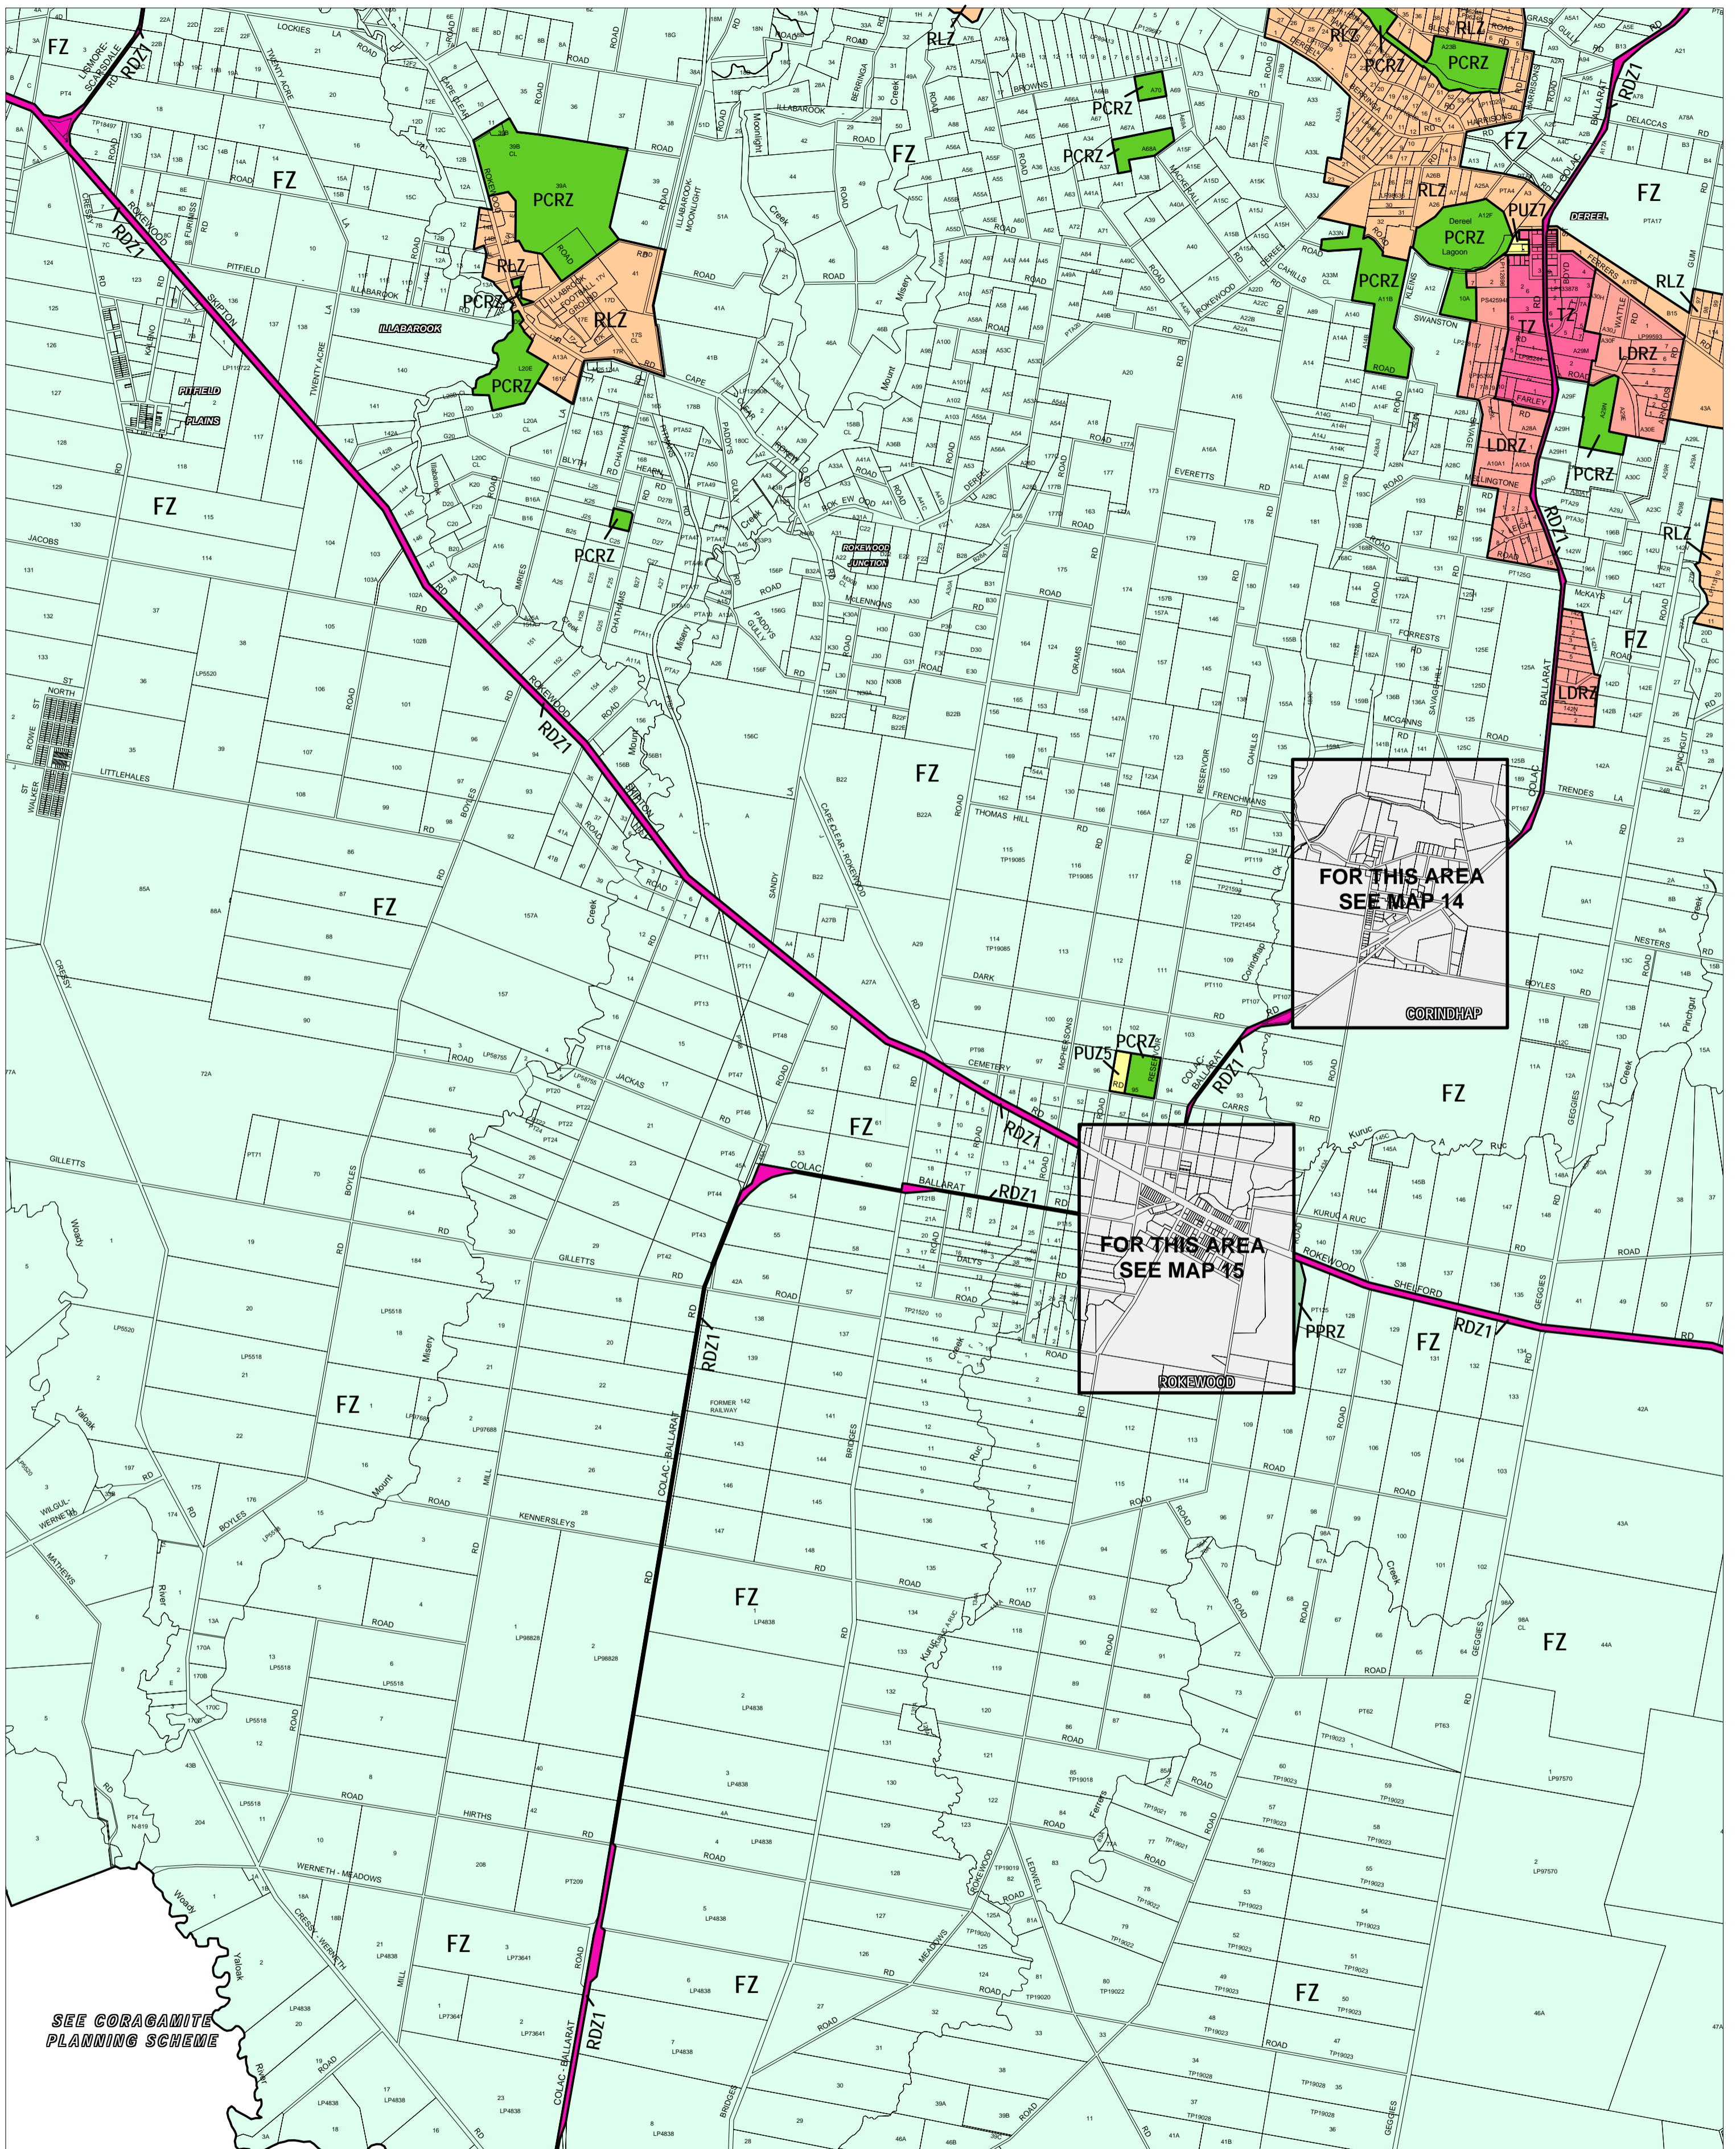

GOLDEN PLAINS PLANNING SCHEME - LOCAL PROVISION

Public Land		Rural	
PCRZ	Public Conservation And Resource Zone	FZ	Farming Zone
PPRZ	Public Park And Recreation Zone	RLZ	Rural Living Zone
PUZ5	Public Use Zone - Cemetery/crematorium		
PUZ7	Public Use Zone - Other Public Use		
RDZ1	Road Zone - Category 1		
Residential			
LDRZ	Low Density Residential Zone		
FZ	Township Zone		

Printed: 2/7/2009

AMENDMENT C47