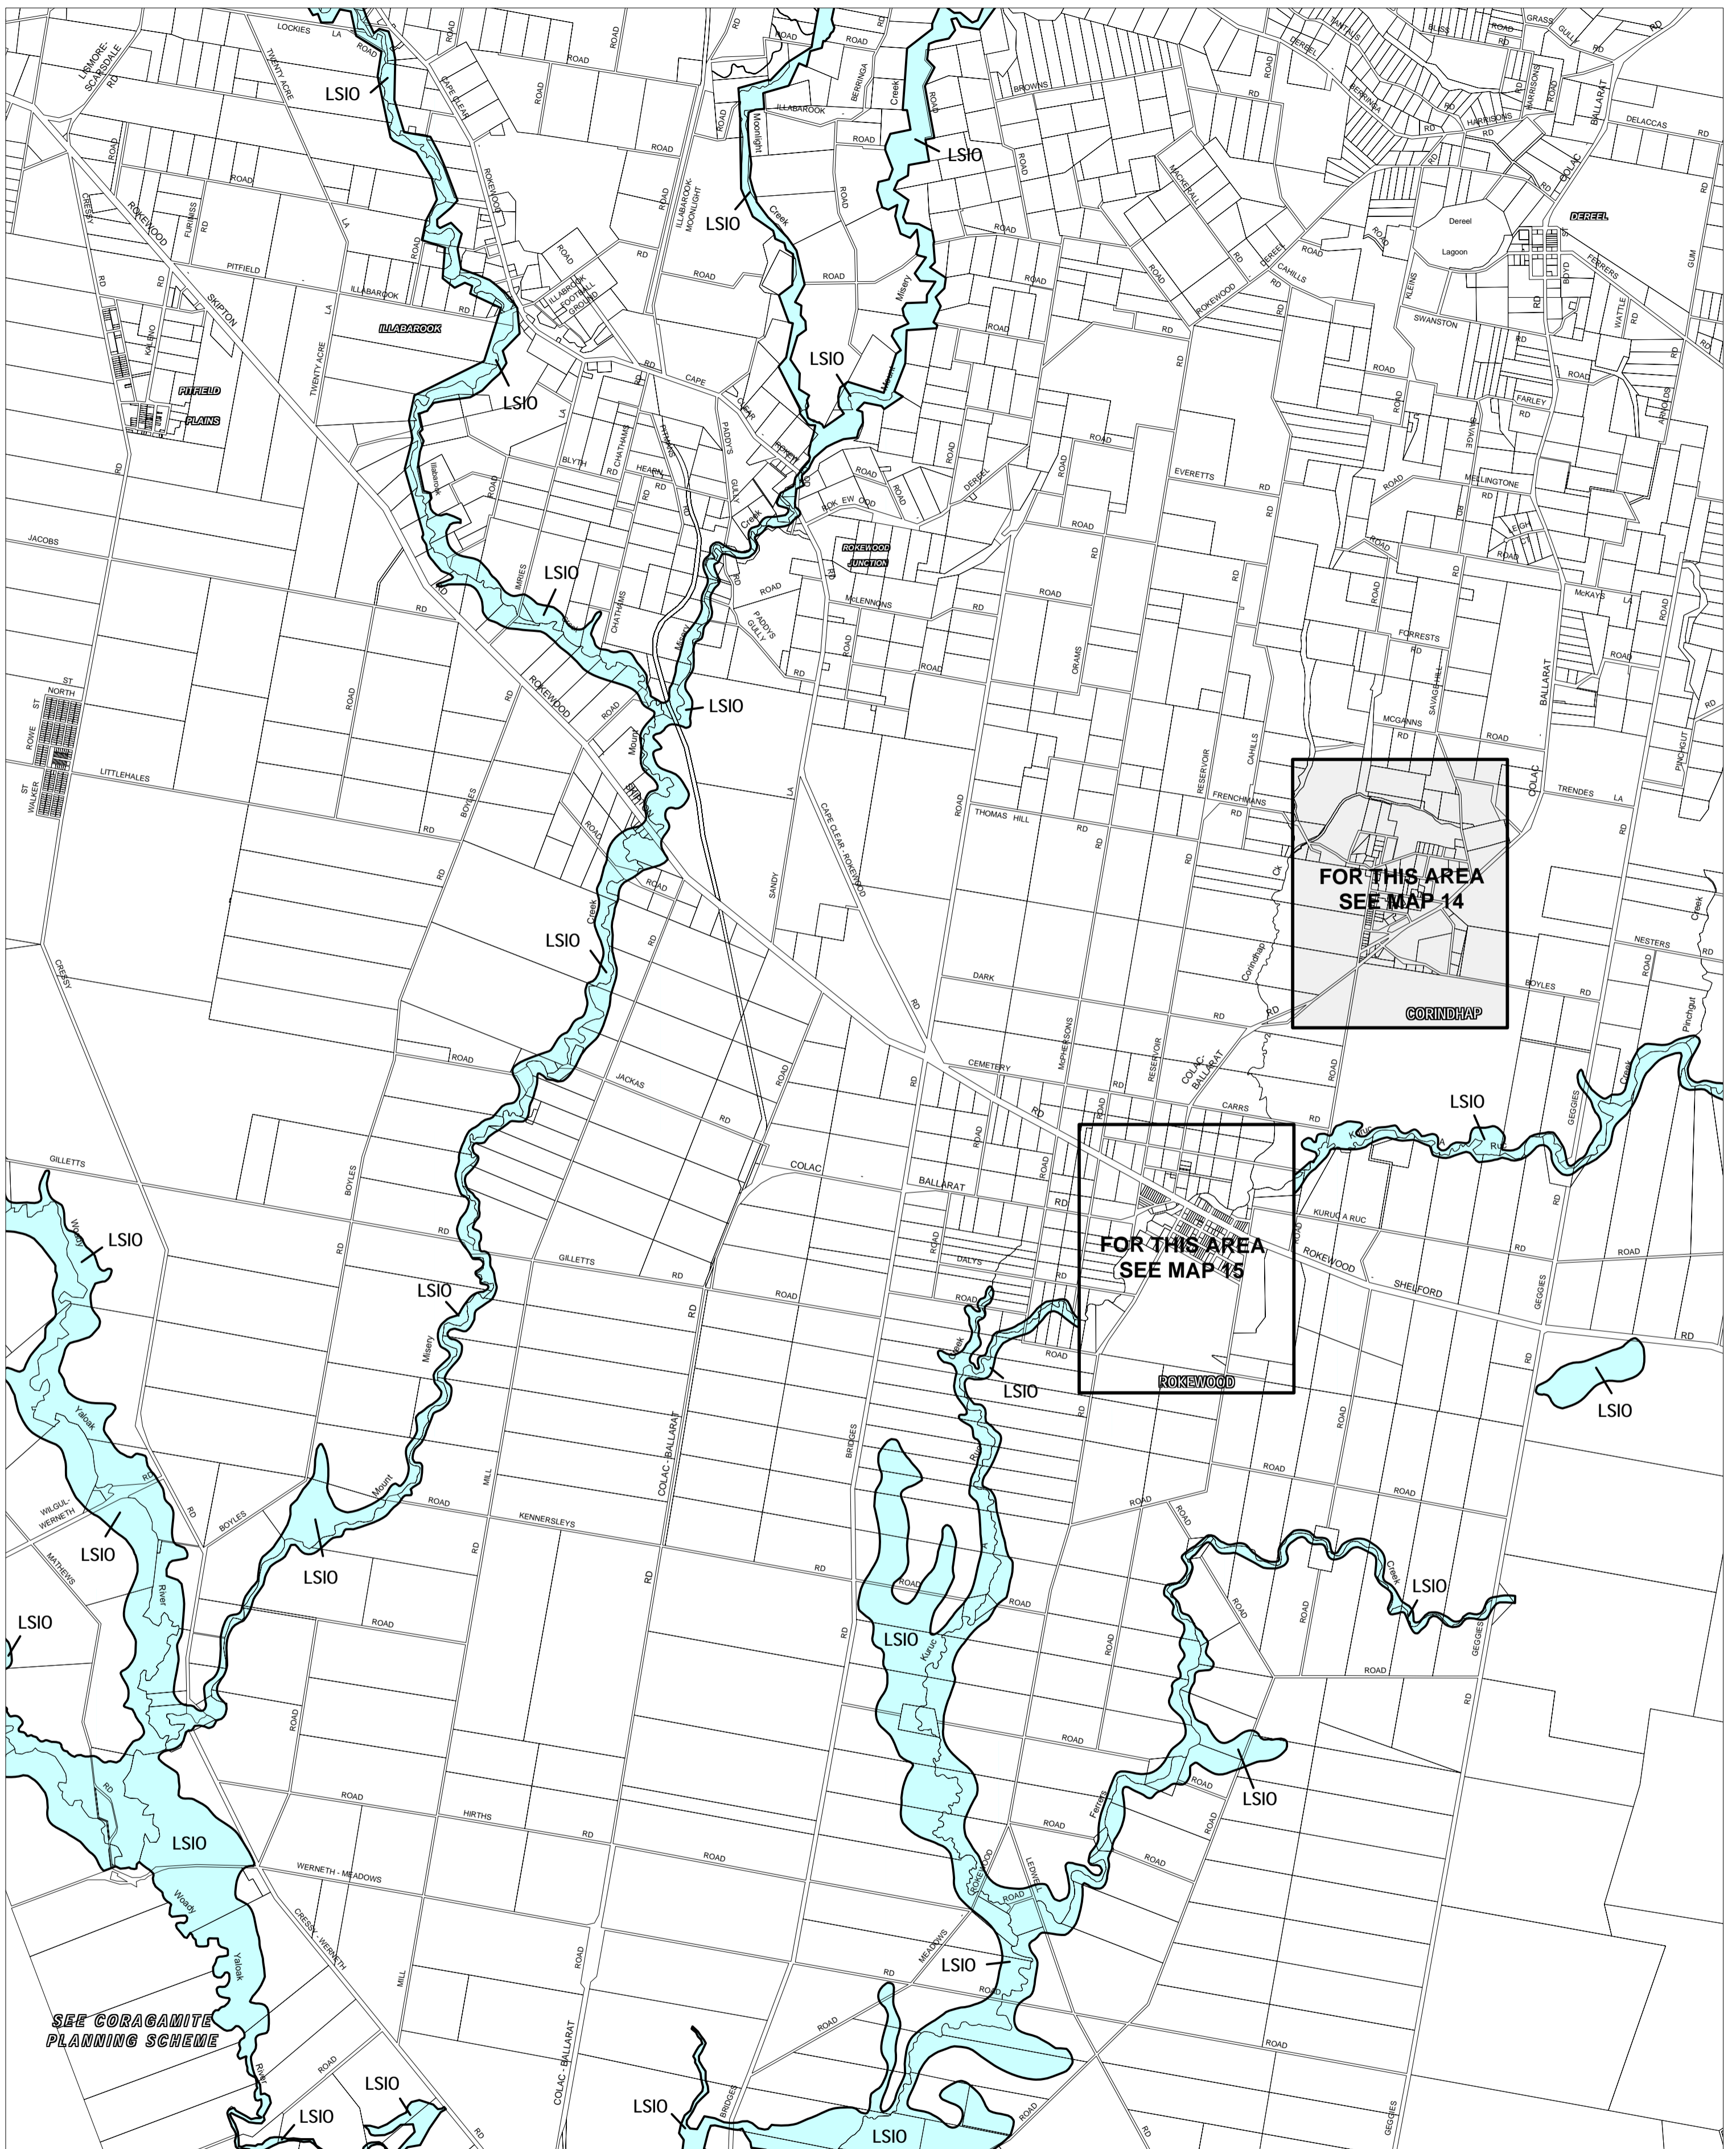

GOLDEN PLAINS PLANNING SCHEME - LOCAL PROVISION

Overlays

- LSIO Land Subject To Inundation Overlay

Printed: 5/3/2009

AMENDMENT C14