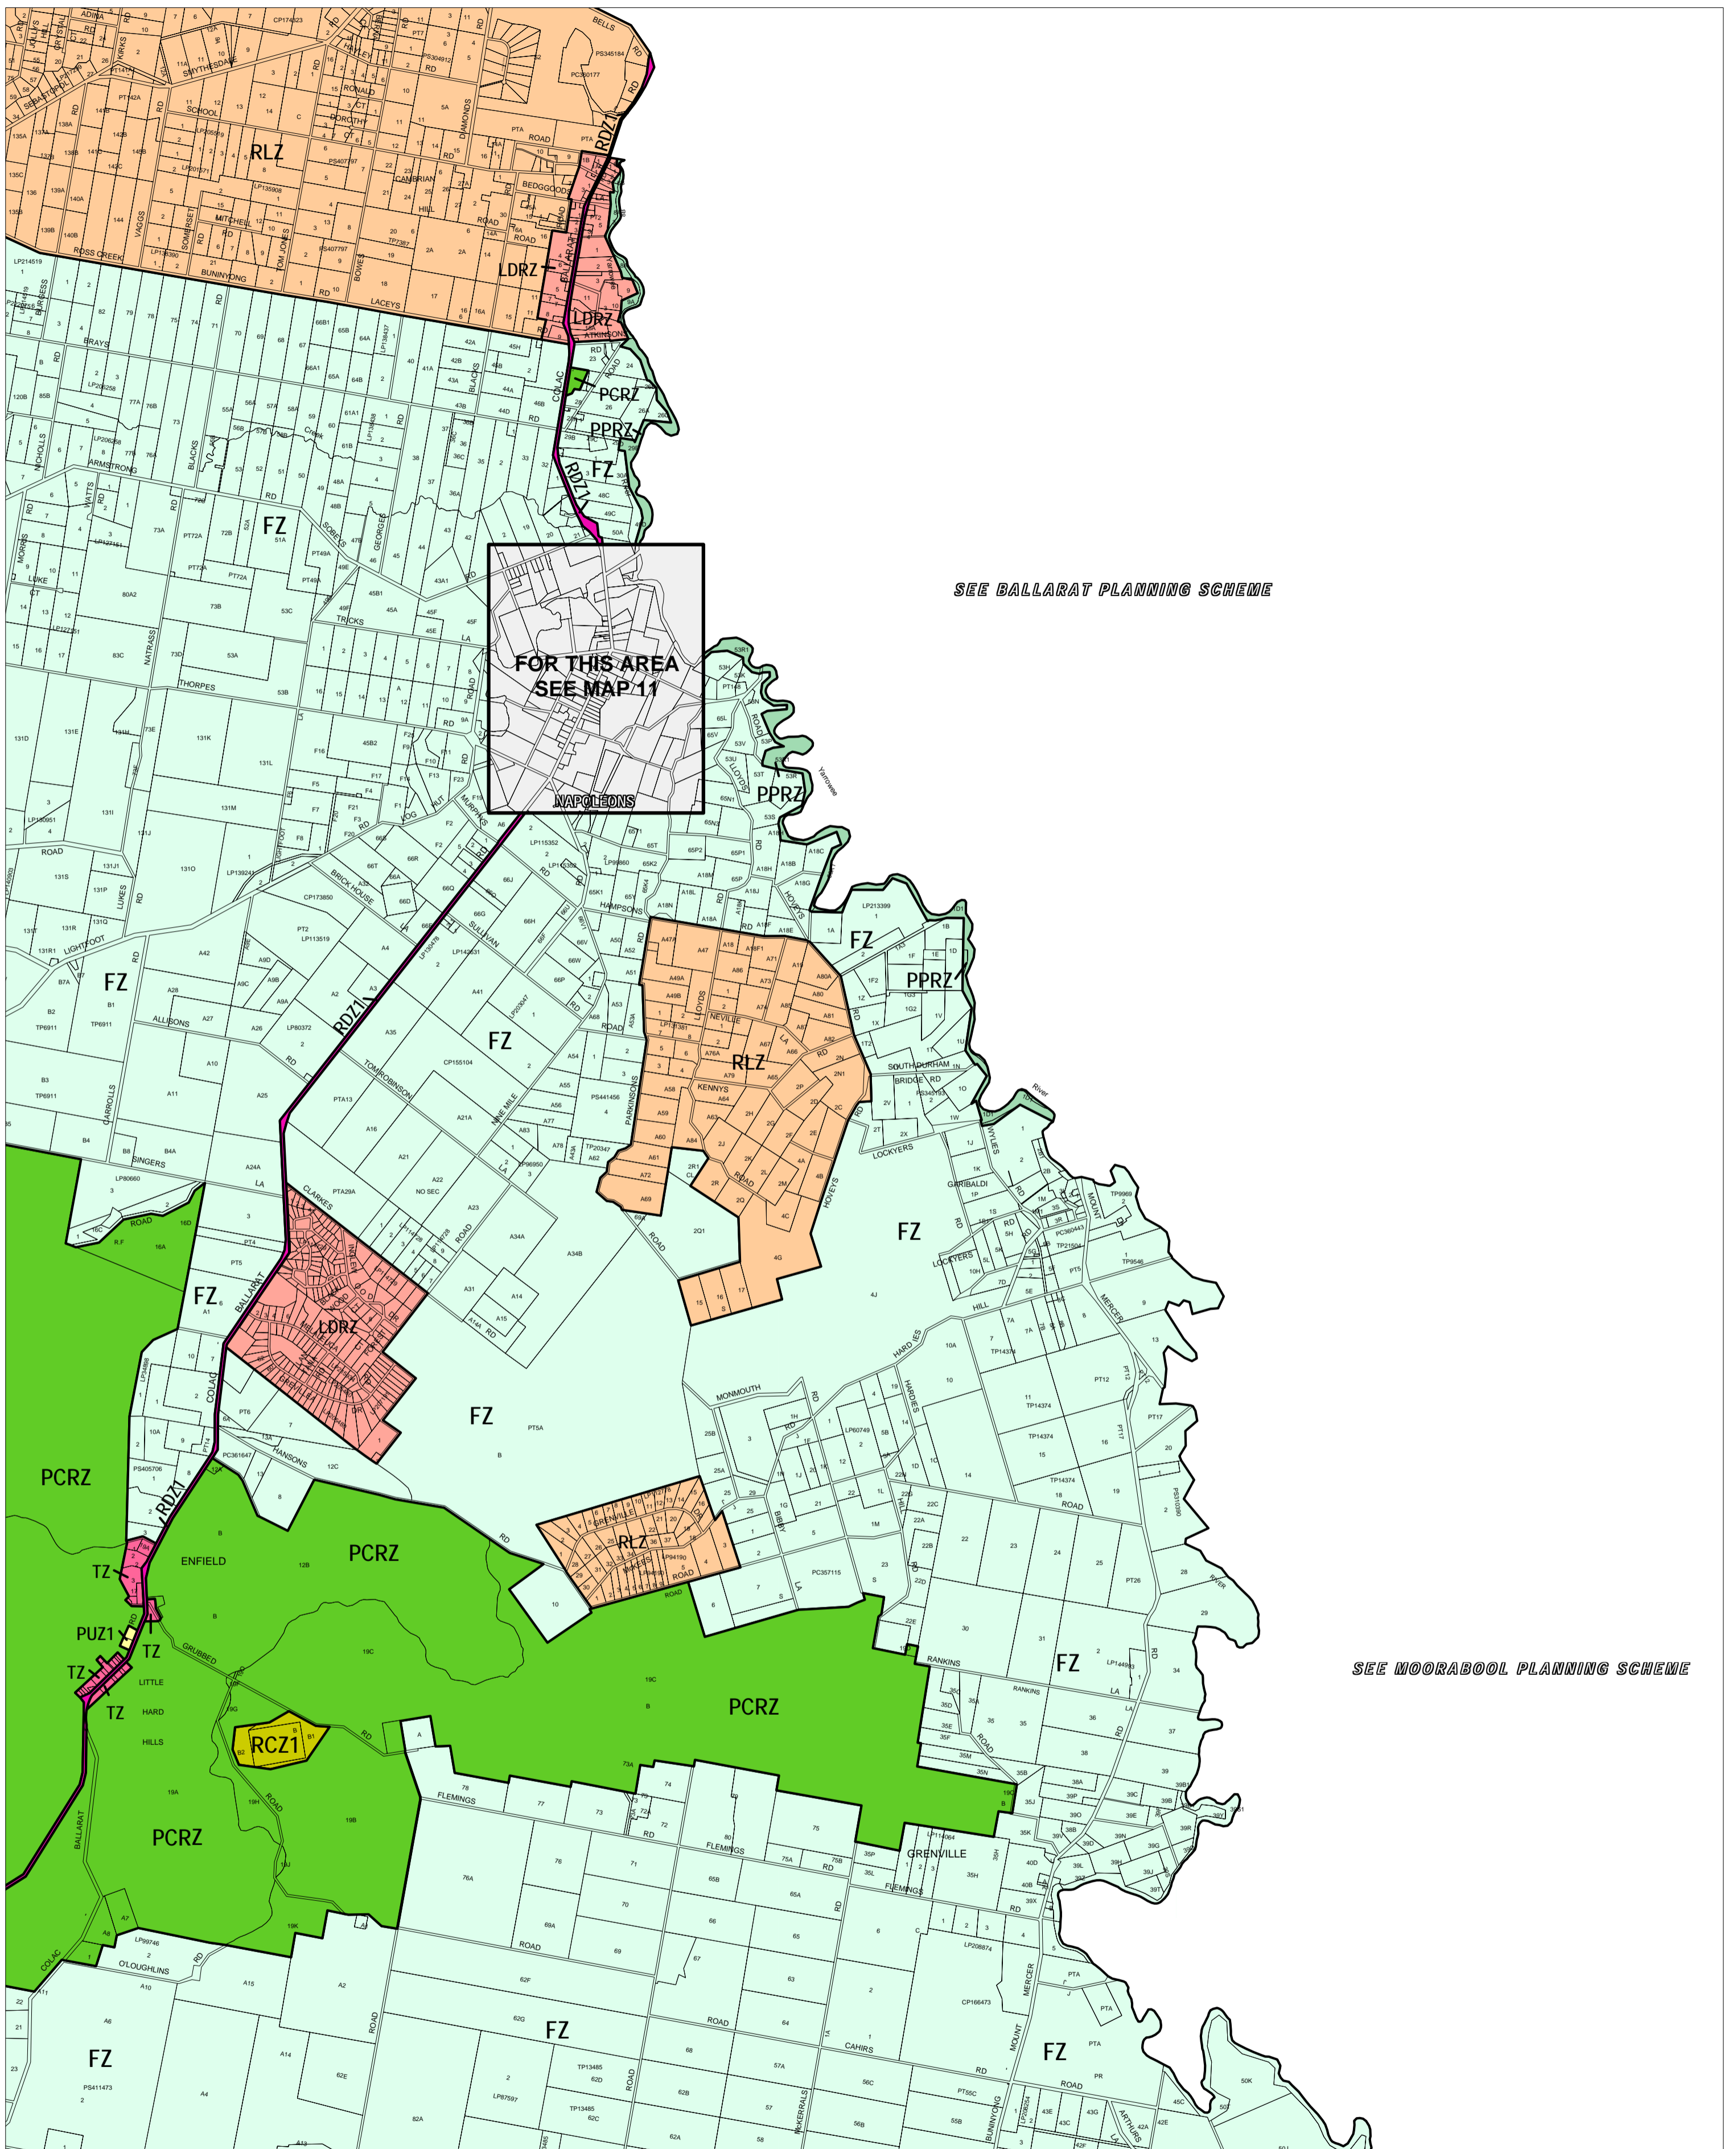

GOLDEN PLAINS PLANNING SCHEME - LOCAL PROVISION

Public Land	RCZ1 Rural Conservation Zone - Schedule 1
PCRZ Public Conservation And Resource Zone	RLZ Rural Living Zone
PPRZ Public Park And Recreation Zone	
PUZ1 Public Use Zone - Service And Utility	
RDZ1 Road Zone - Category 1	
Residential	
LDRZ Low Density Residential Zone	
TZ Township Zone	
Rural	
FZ Farming Zone	

AUSTRALIAN MAP GRID ZONE 54

Printed: 9/6/2009

AMENDMENT C40(PART 1)