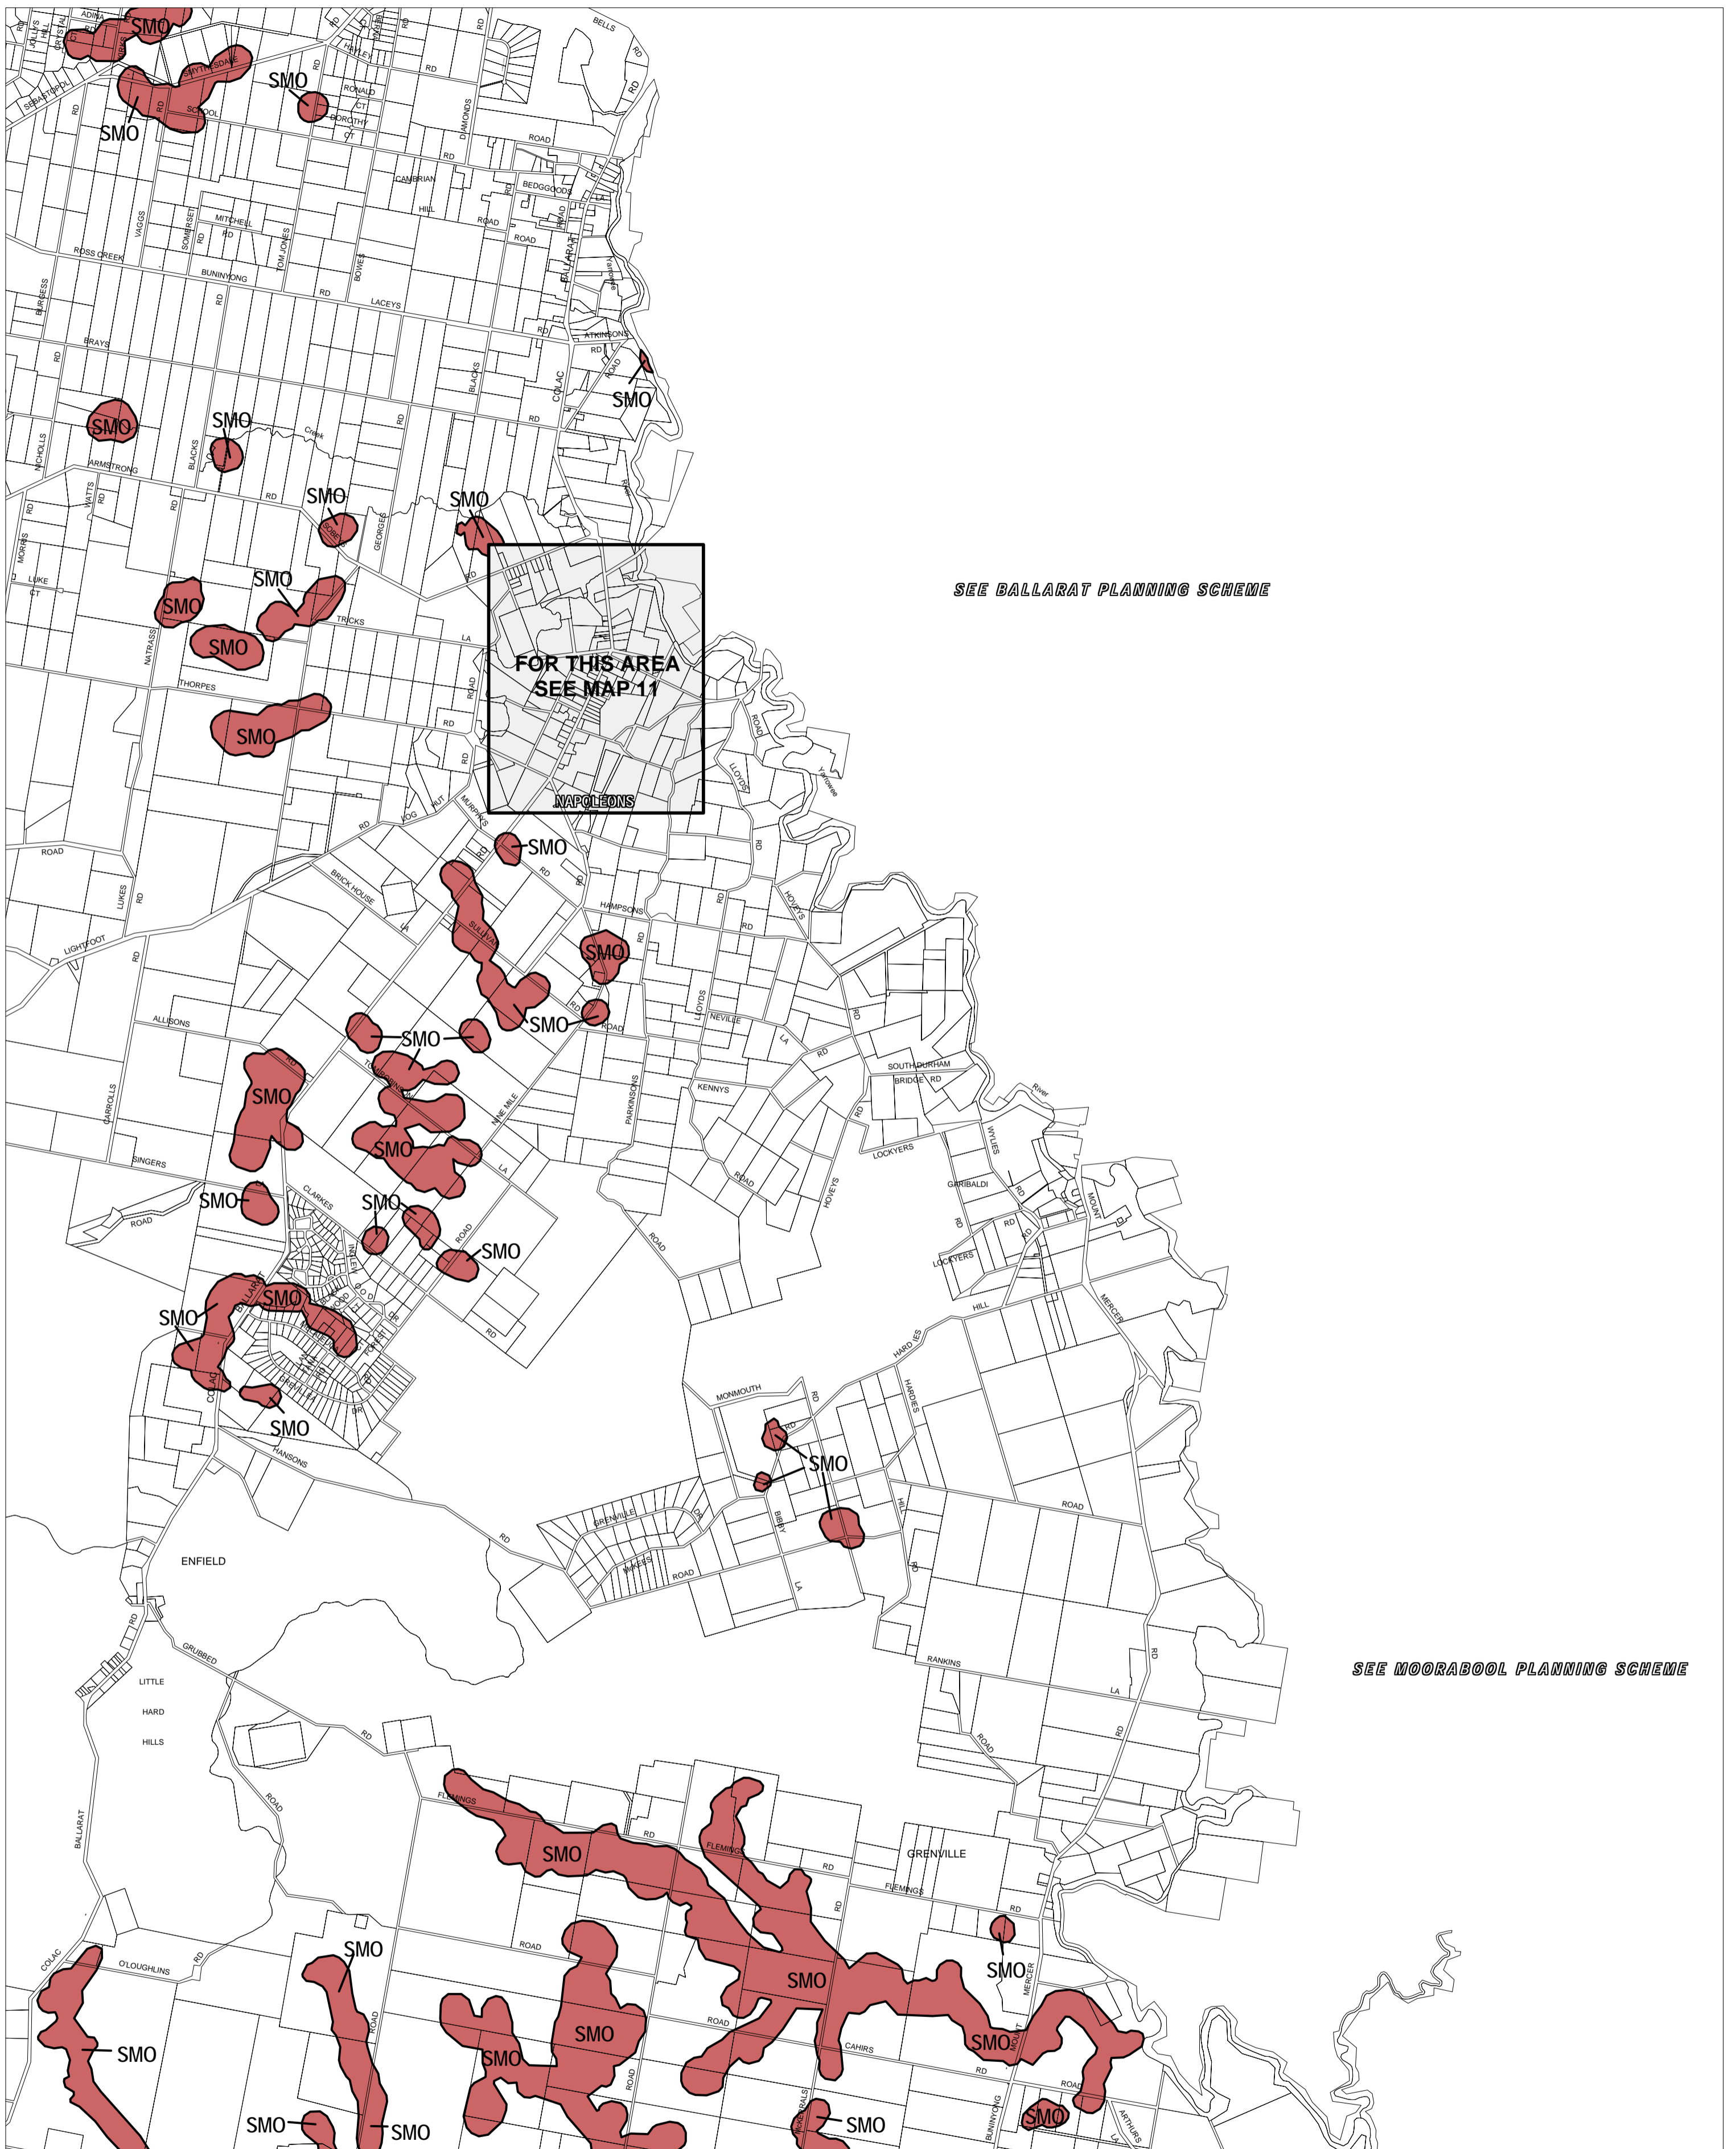

GOLDEN PLAINS PLANNING SCHEME - LOCAL PROVISION

Overlays

SMO Salinity Management Overlay

Printed: 16/10/2008

AMENDMENT C35