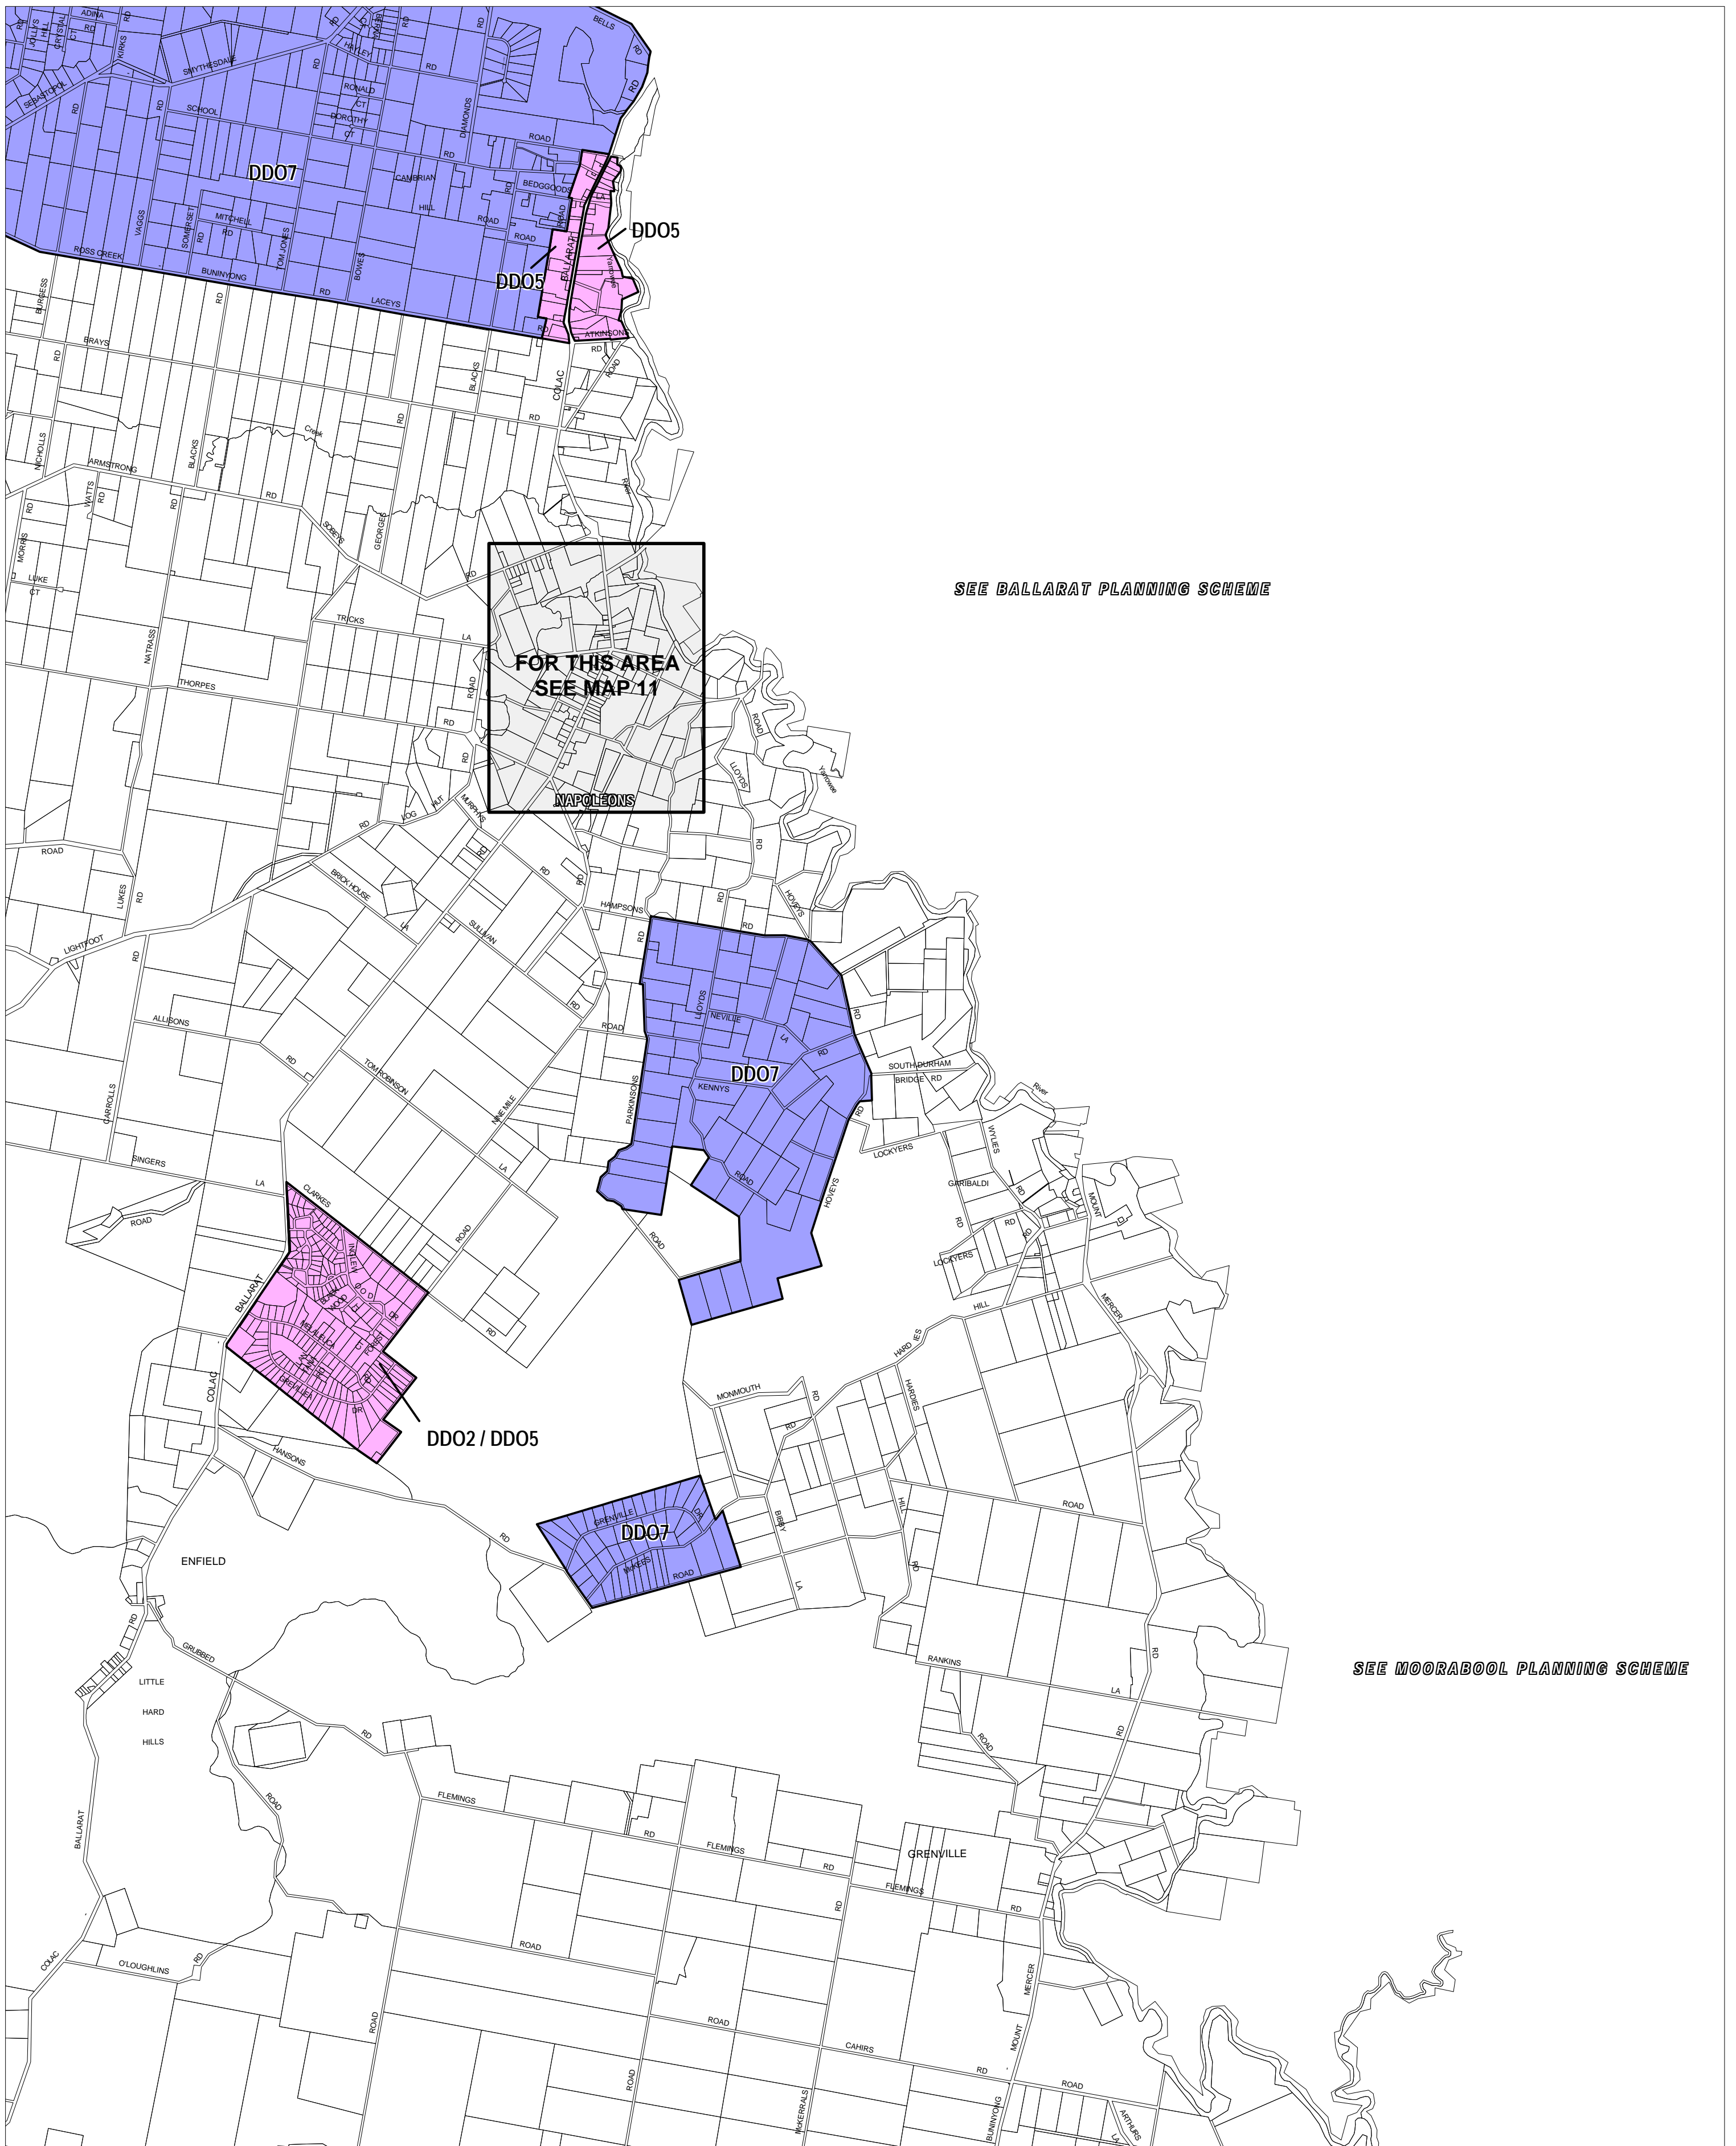

GOLDEN PLAINS PLANNING SCHEME - LOCAL PROVISION

Overlays	
DDO2	Design And Development Overlay - Schedule 2
DDO5	Design And Development Overlay - Schedule 5
DDO7	Design And Development Overlay - Schedule 7

AUSTRALIAN MAP GRID ZONE 54

Printed: 5/1/2009

AMENDMENT C39