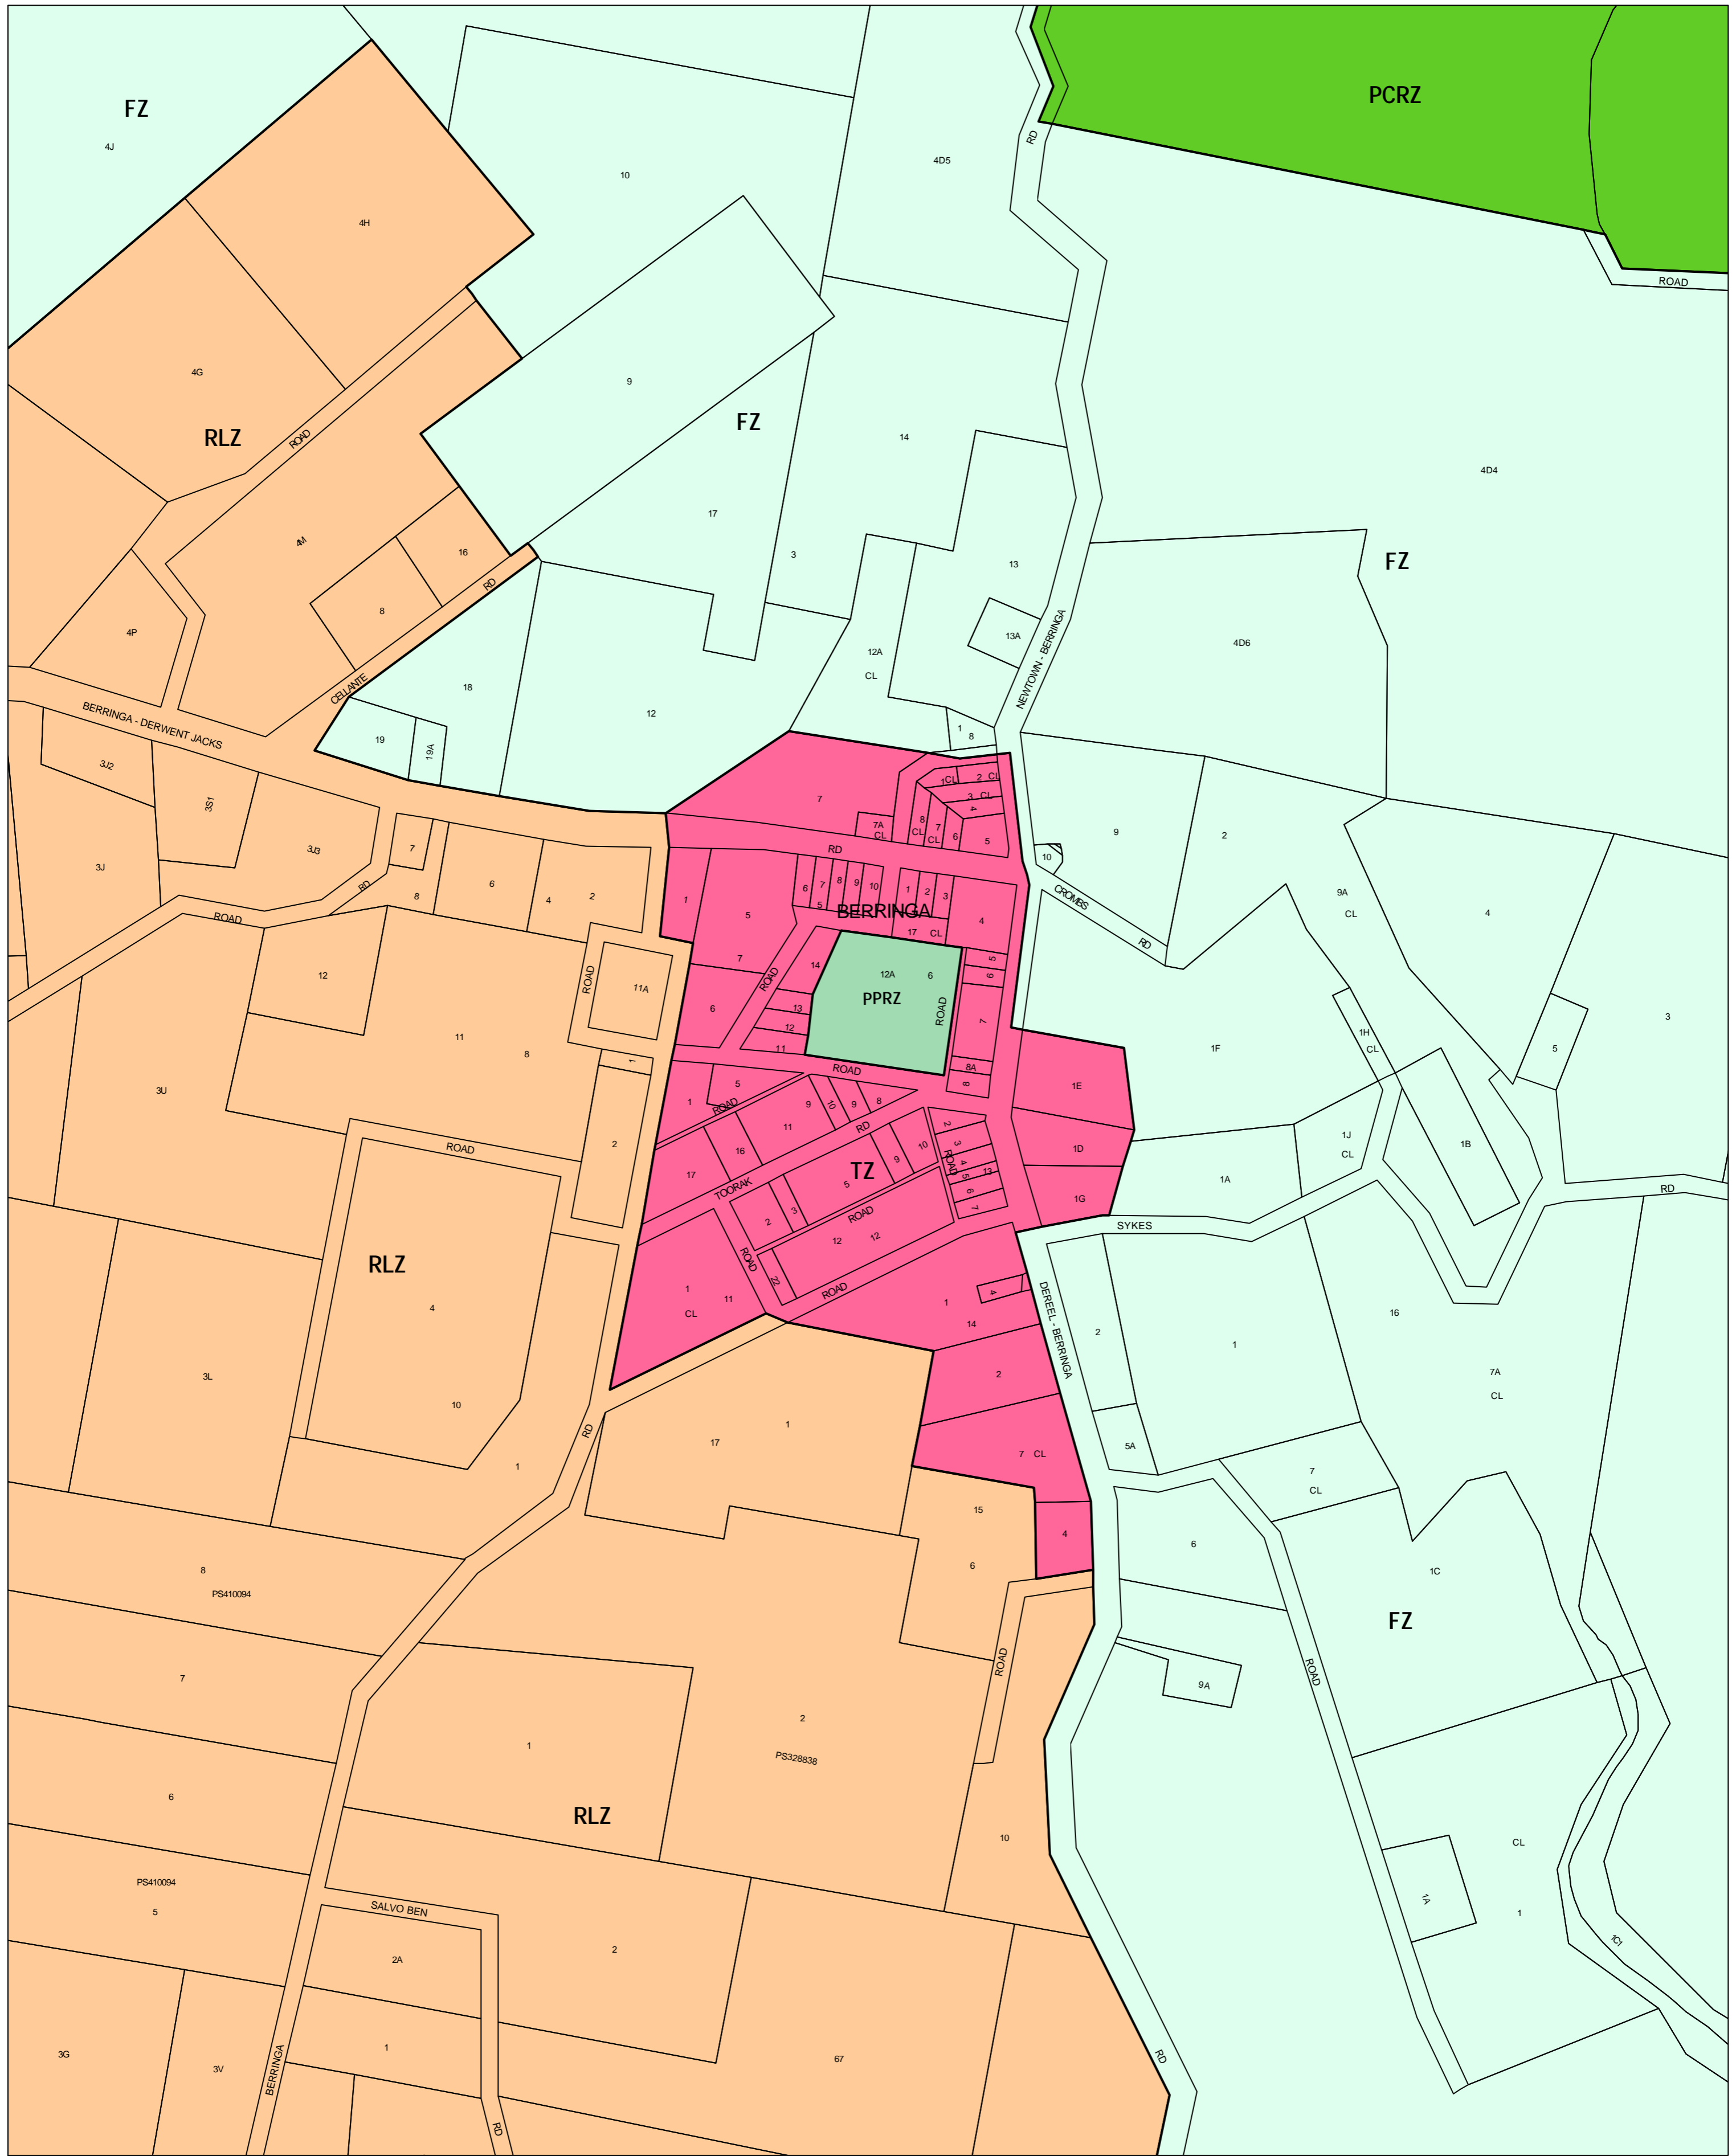

GOLDEN PLAINS PLANNING SCHEME - LOCAL PROVISION

Public Land	Public Conservation And Resource Zone
Residential	Township Zone
Rural	Farming Zone
	Rural Living Zone

100 10 100 200 300 400 500 m

AUSTRALIAN MAP GRID ZONE 54

INDEX TO ADJOINING METRIC SERIES MAP

Printed: 11/7/2007

AMENDMENT C50