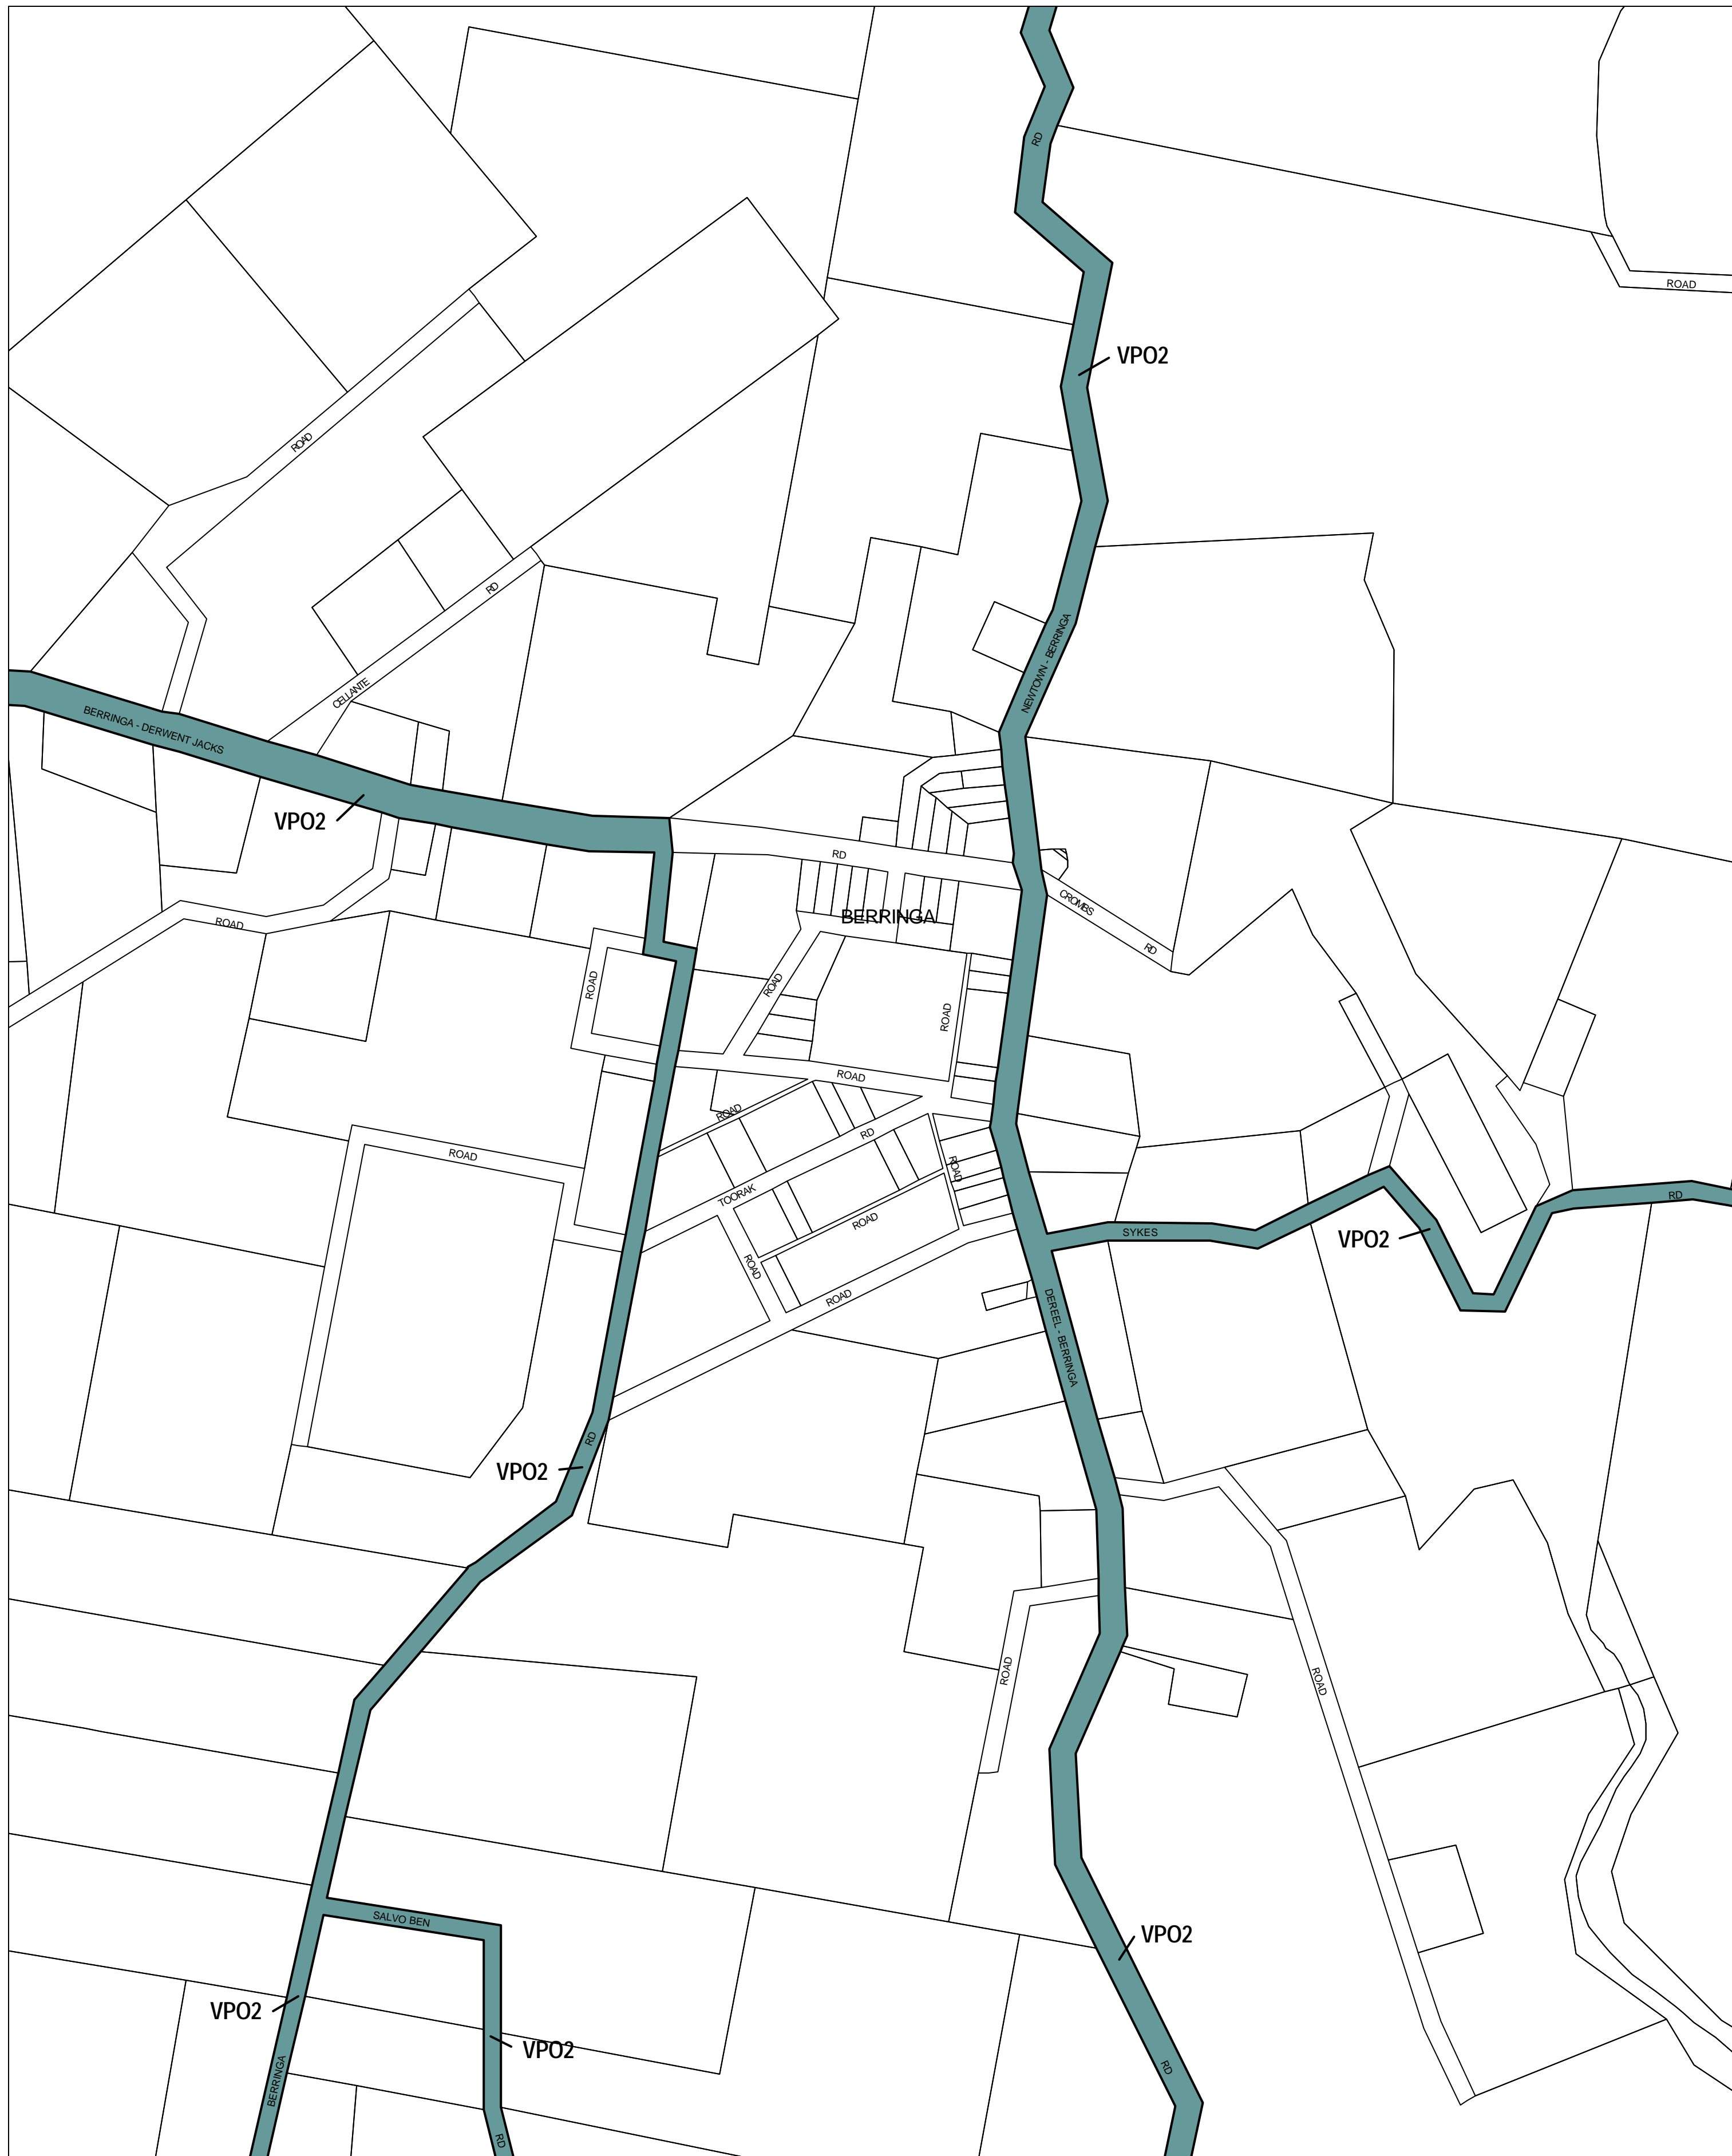

GOLDEN PLAINS PLANNING SCHEME - LOCAL PROVISION

Overlays

VPO2 Vegetation Protection Overlay - Schedule 2

AUSTRALIAN MAP GRID ZONE 54

Printed: 30/7/2007

AMENDMENT C8