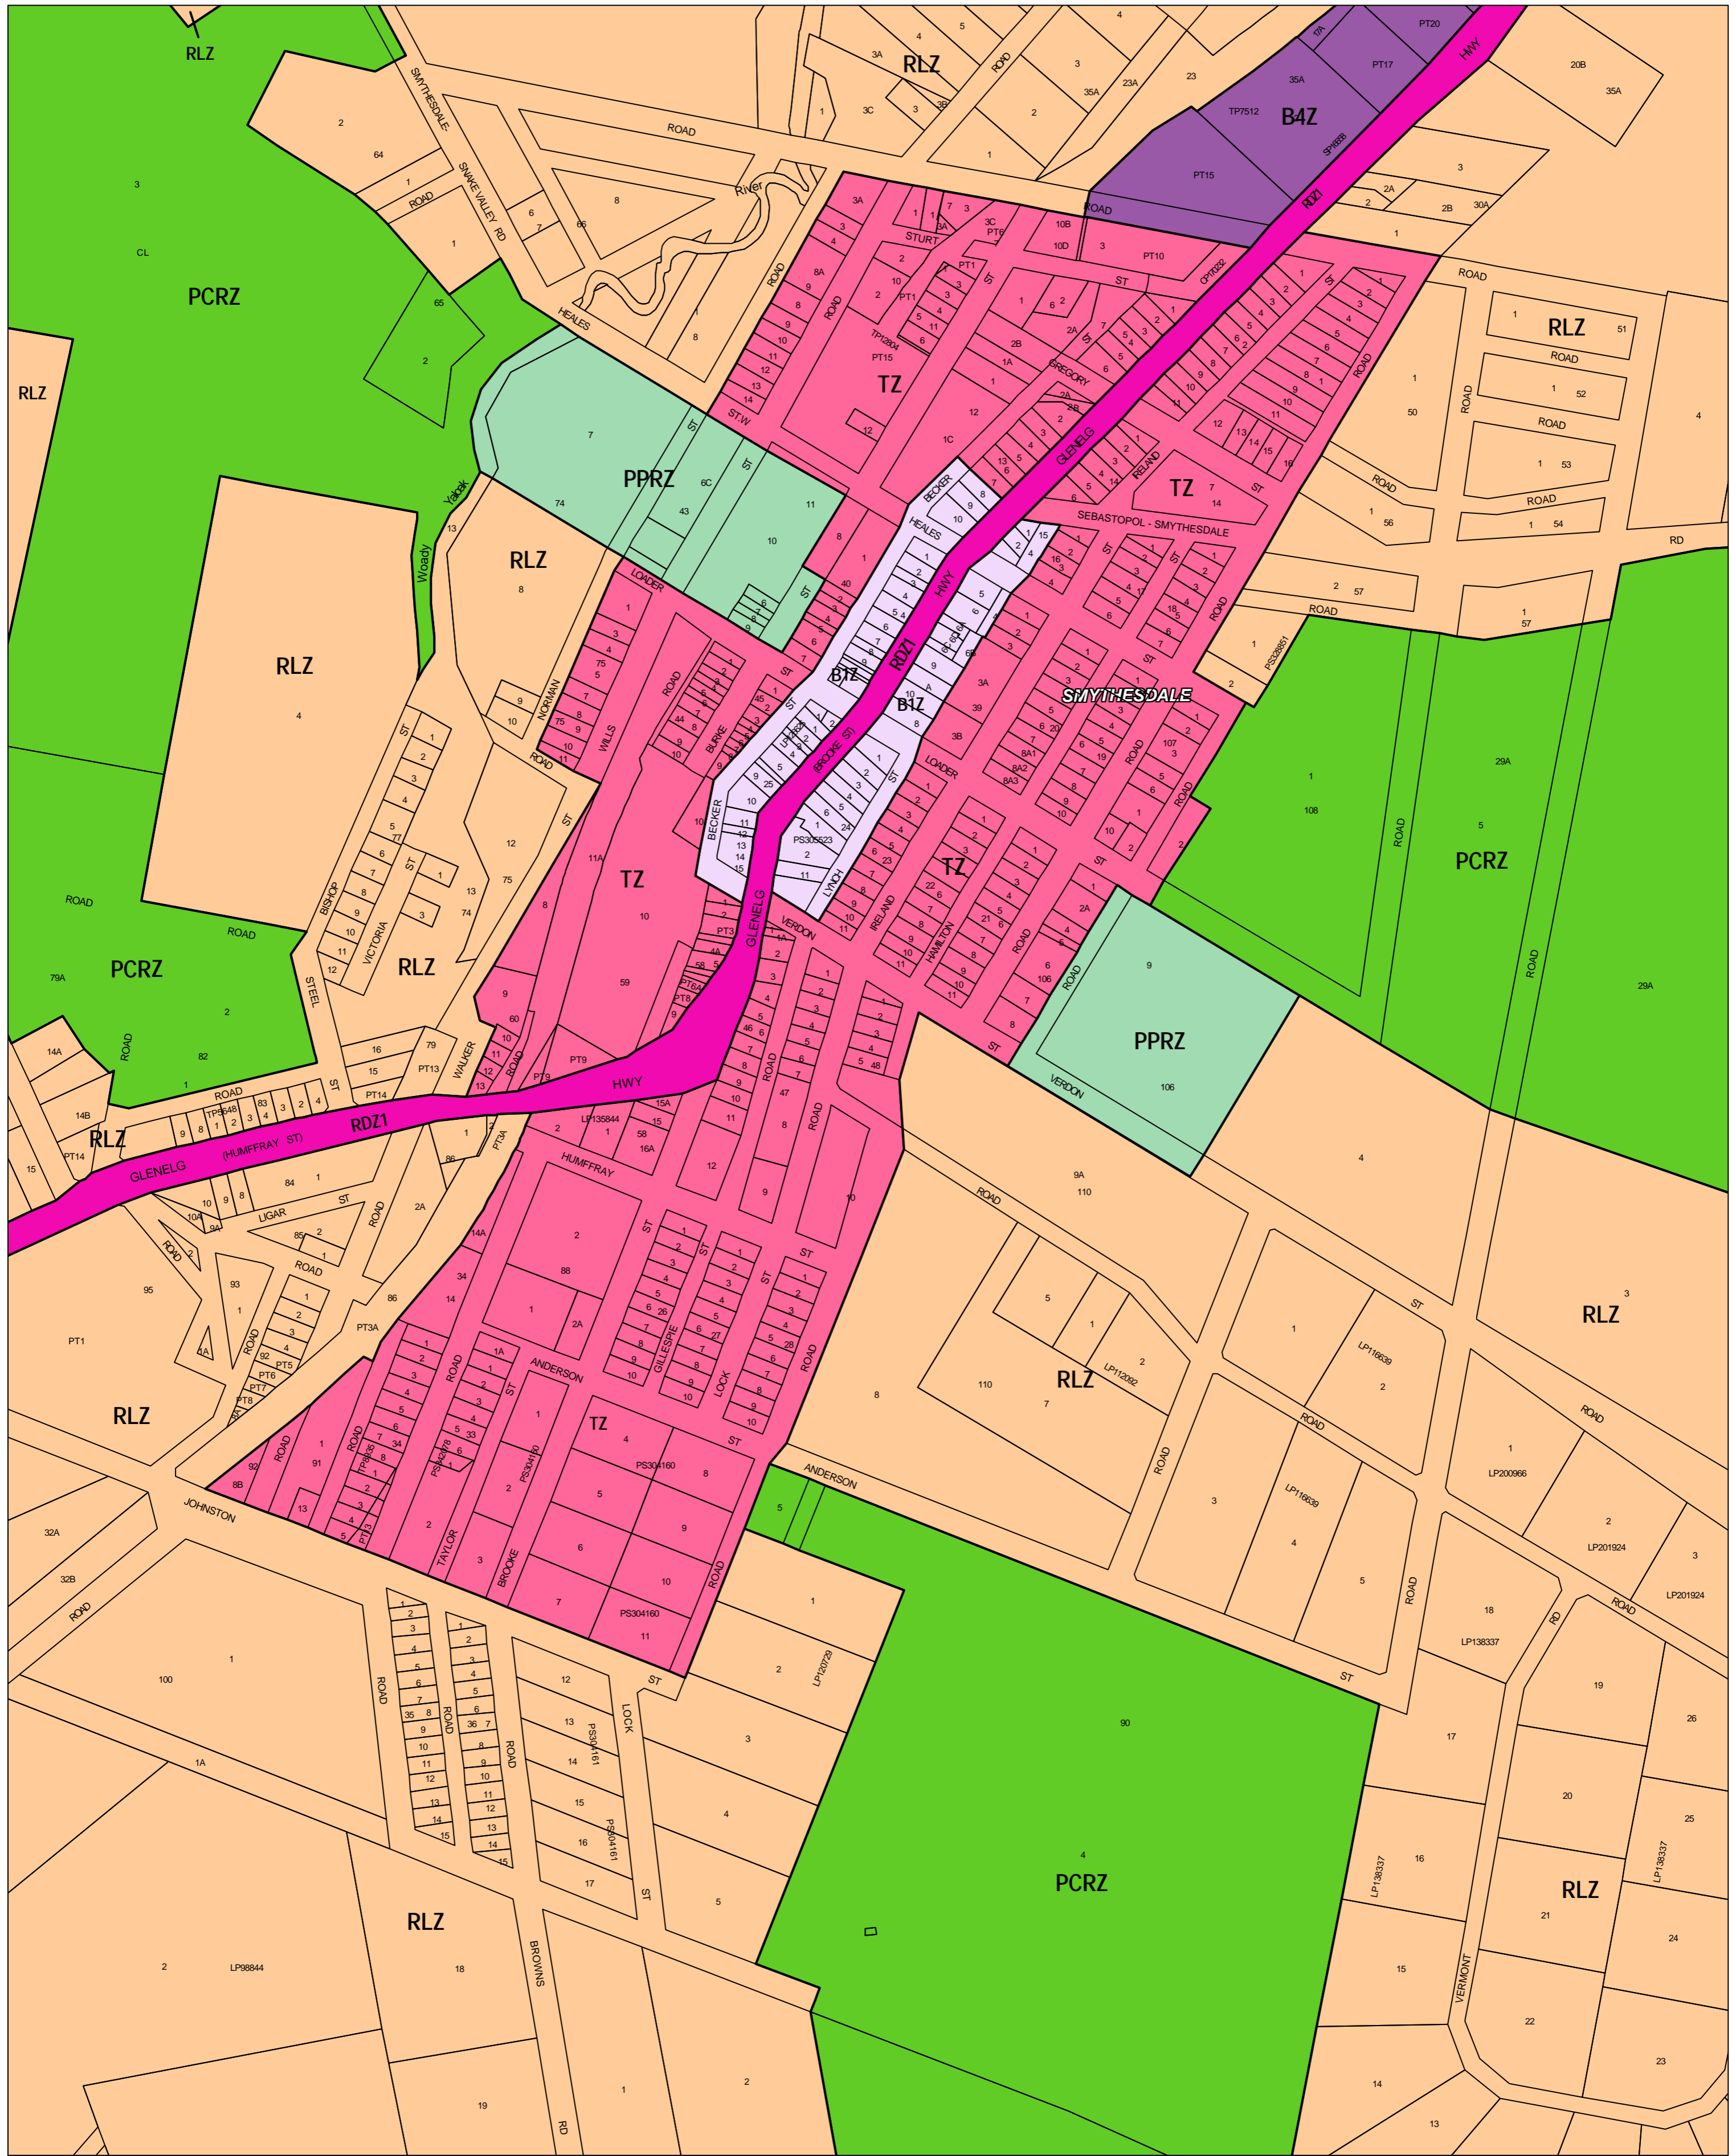

GOLDEN PLAINS PLANNING SCHEME - LOCAL PROVISION

Business	
B1Z	Business 1 Zone
B4Z	Business 4 Zone
Public Land	
PCRZ	Public Conservation And Resource Zone
PPRZ	Public Park And Recreation Zone
RDZ1	Road Zone - Category 1
Residential	
TZ	Township Zone
Rural	
RLZ	Rural Living Zone

100 200 300 400 500 m

AUSTRALIAN MAP GRID ZONE 54

INDEX TO ADJOINING METRIC SERIES MAP

Printed: 5/3/2009

AMENDMENT C36