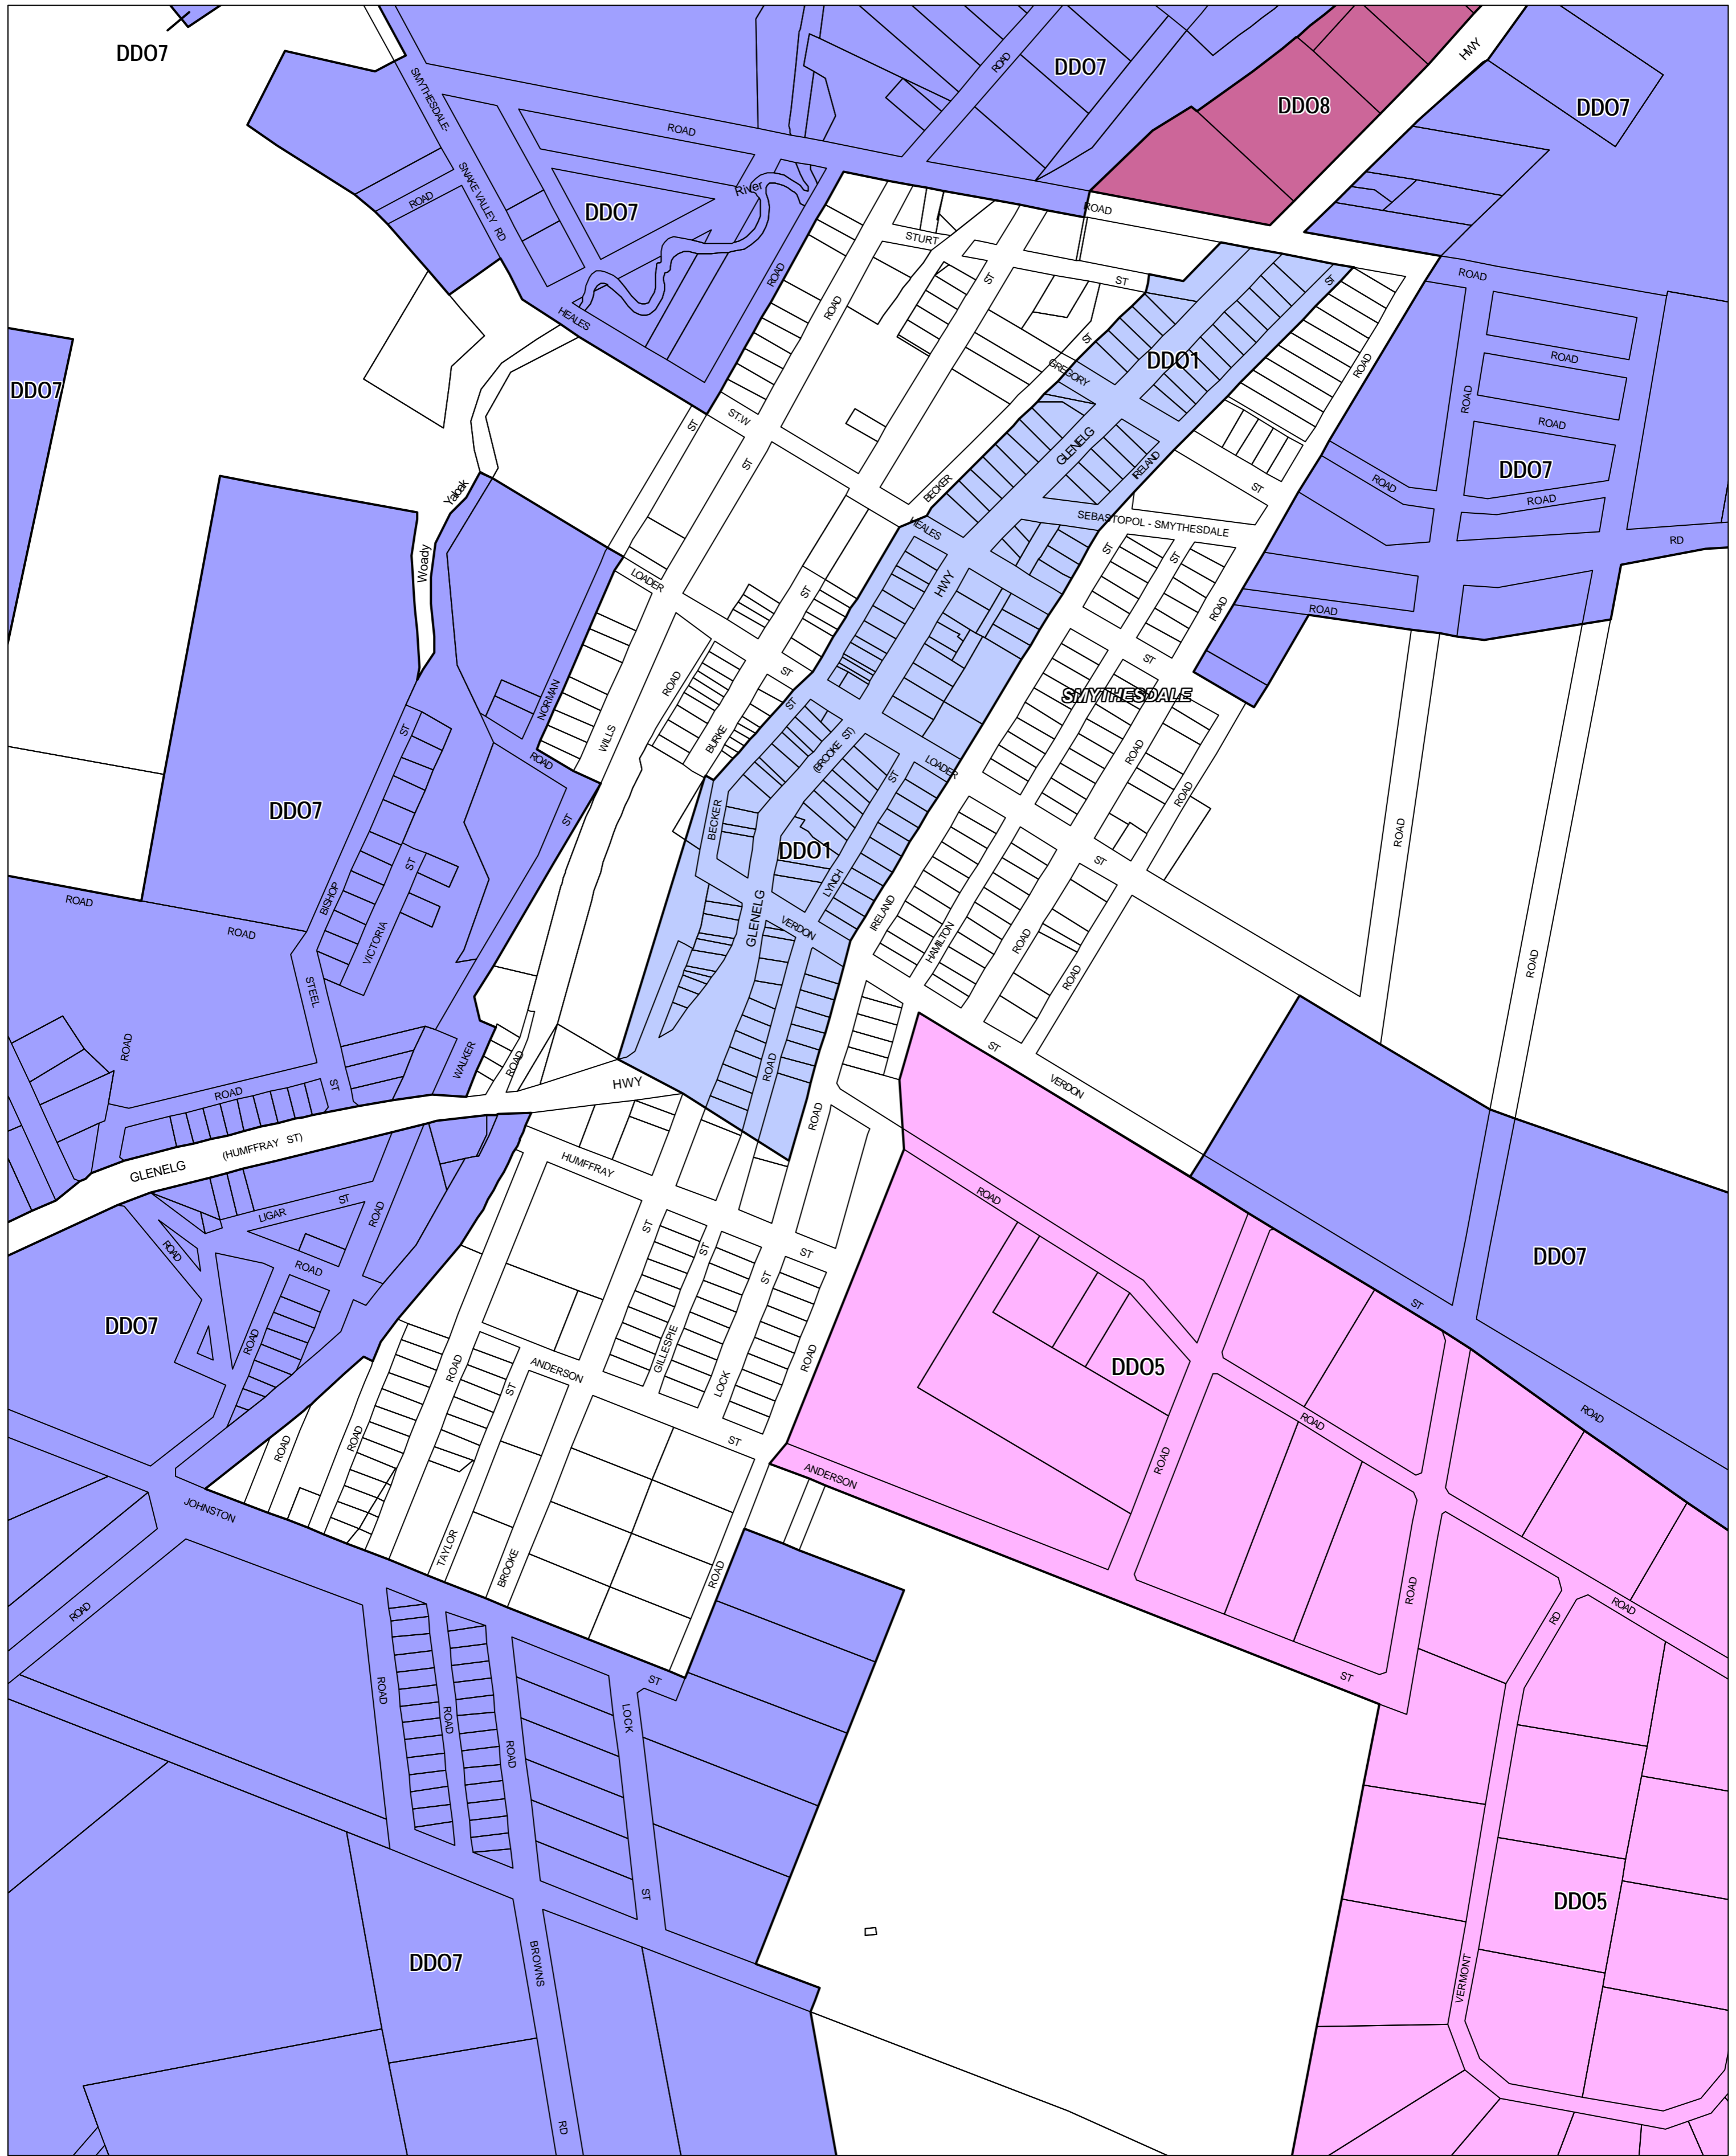

GOLDEN PLAINS PLANNING SCHEME - LOCAL PROVISION

Overlays	
DDO1	Design And Development Overlay - Schedule 1
DDO5	Design And Development Overlay - Schedule 5
DDO7	Design And Development Overlay - Schedule 7
DDO8	Design And Development Overlay - Schedule 8

100 200 300 400 500 m

AUSTRALIAN MAP GRID ZONE 54

INDEX TO ADJOINING METRIC SERIES MAP

Printed: 5/3/2009

AMENDMENT C36