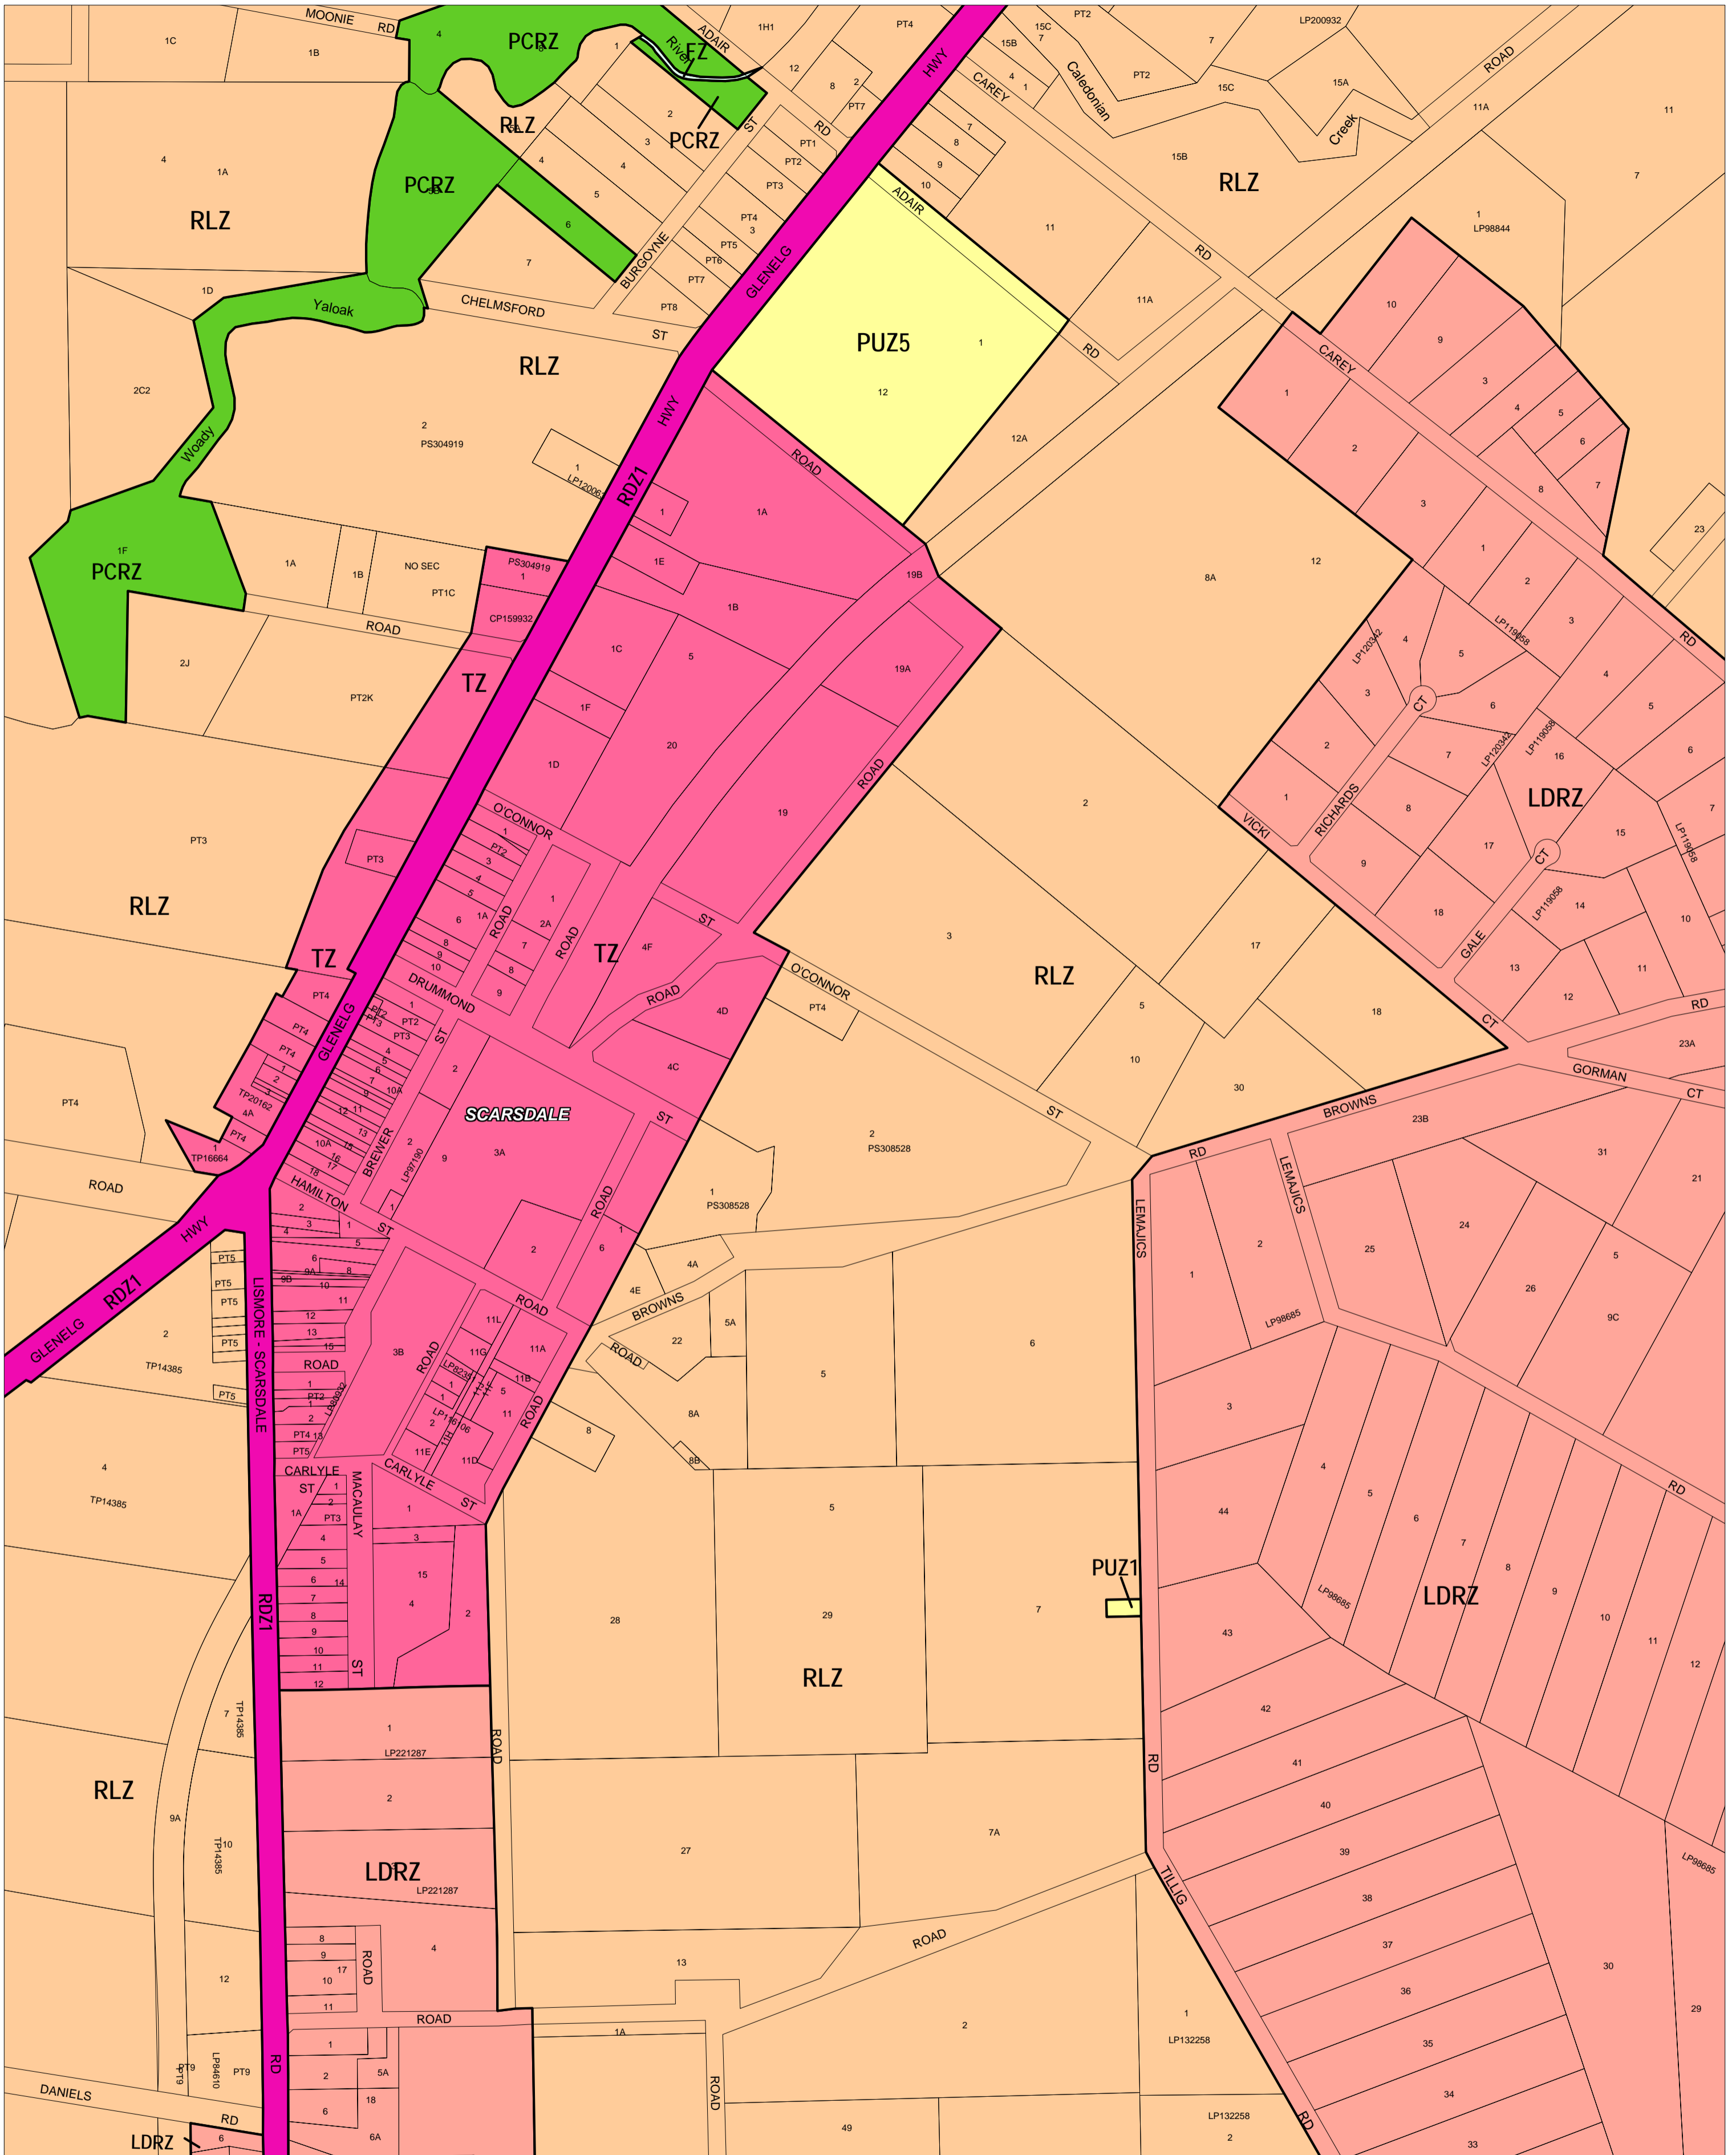

GOLDEN PLAINS PLANNING SCHEME - LOCAL PROVISION

Zone	Description
Public Land	
PCRZ	Public Conservation And Resource Zone
PUZ5	Public Use Zone - Cemetery/Crematorium
PUZ1	Public Use Zone - Service And Utility
RDZ1	Road Zone - Category 1
LDRZ	Low Density Residential Zone
TZ	Township Zone
Rural	
FZ	Farming Zone
RLZ	Rural Living Zone