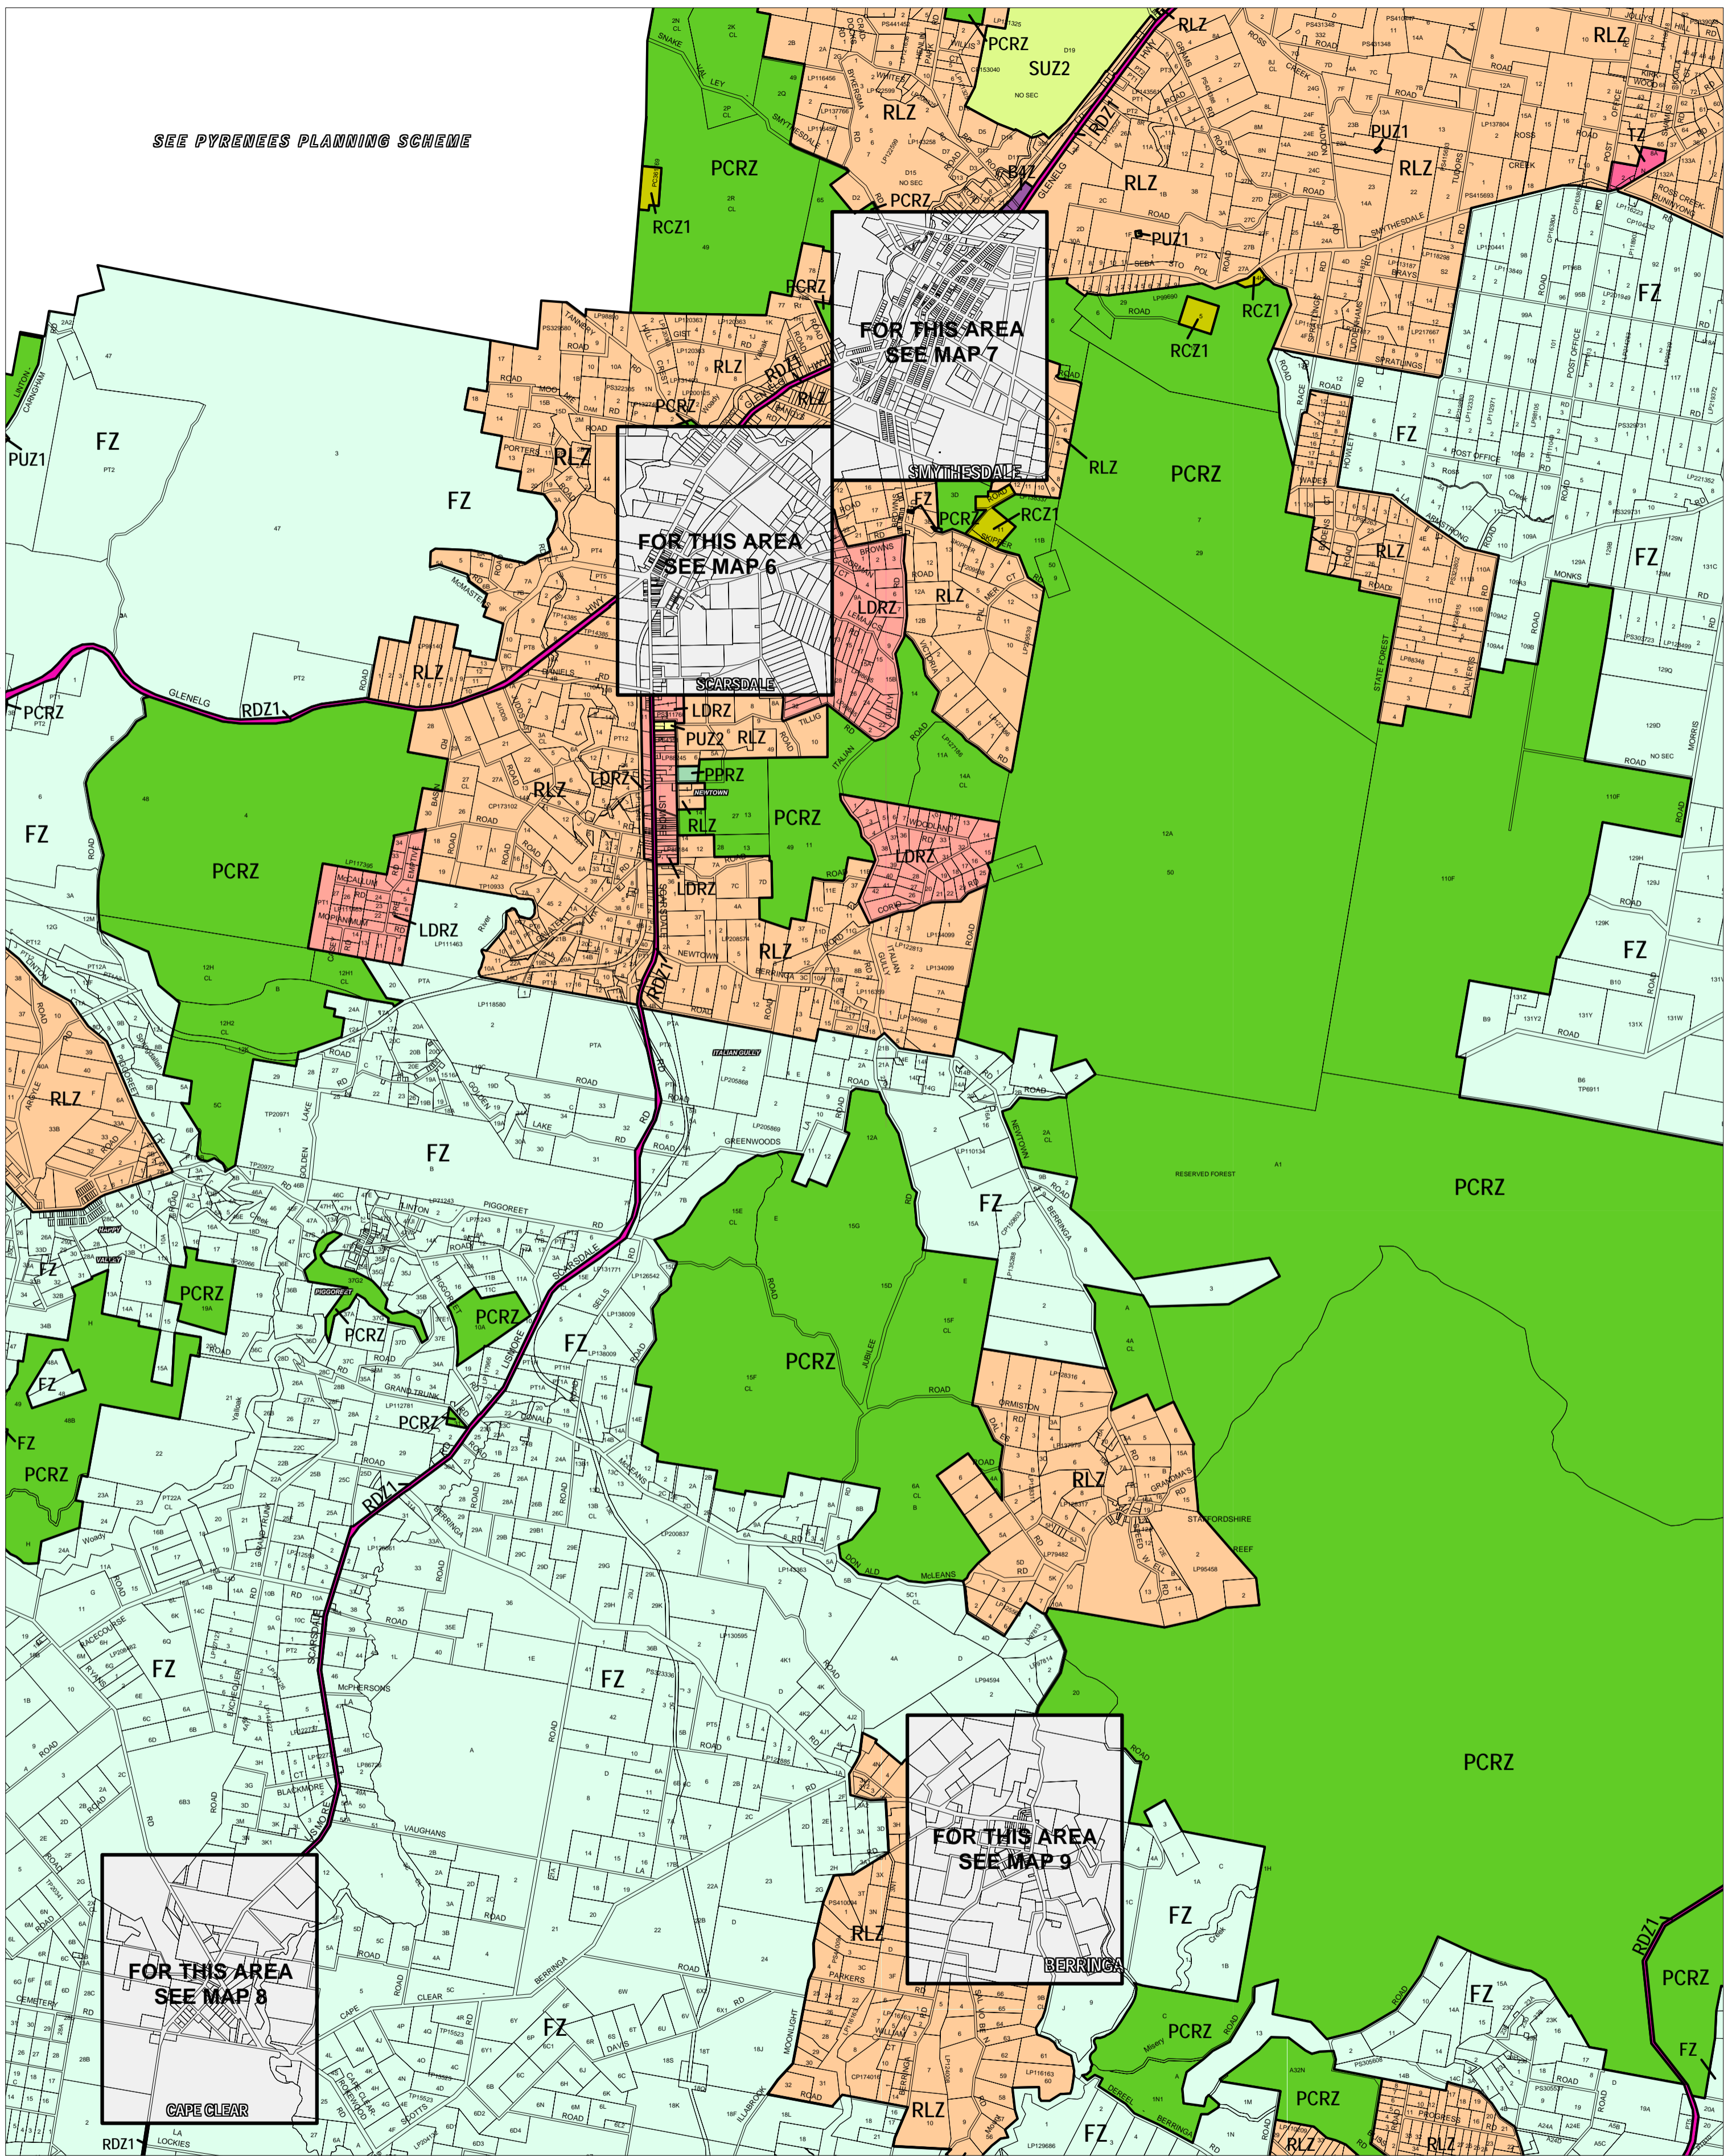

GOLDEN PLAINS PLANNING SCHEME - LOCAL PROVISION

SEE PYRENEES PLANNING SCHEME

Business	Township Zone
B4Z Business 4 Zone	TZ Township Zone
Public Land	Rural
PCRZ Public Conservation And Resource Zone	FZ Farming Zone
PPRZ Public Park And Recreation Zone	RCZ1 Rural Conservation Zone - Schedule 1
PUZ2 Public Use Zone - Education	RLZ Rural Living Zone
PUZ1 Public Use Zone - Service And Utility	Special Purpose
RDZ1 Road Zone - Category 1	SUZ2 Special Use Zone - Schedule 2
Residential	
LDRZ Low Density Residential Zone	

AUSTRALIAN MAP GRID ZONE 54

Printed: 9/6/2009

AMENDMENT C40(PART 1)