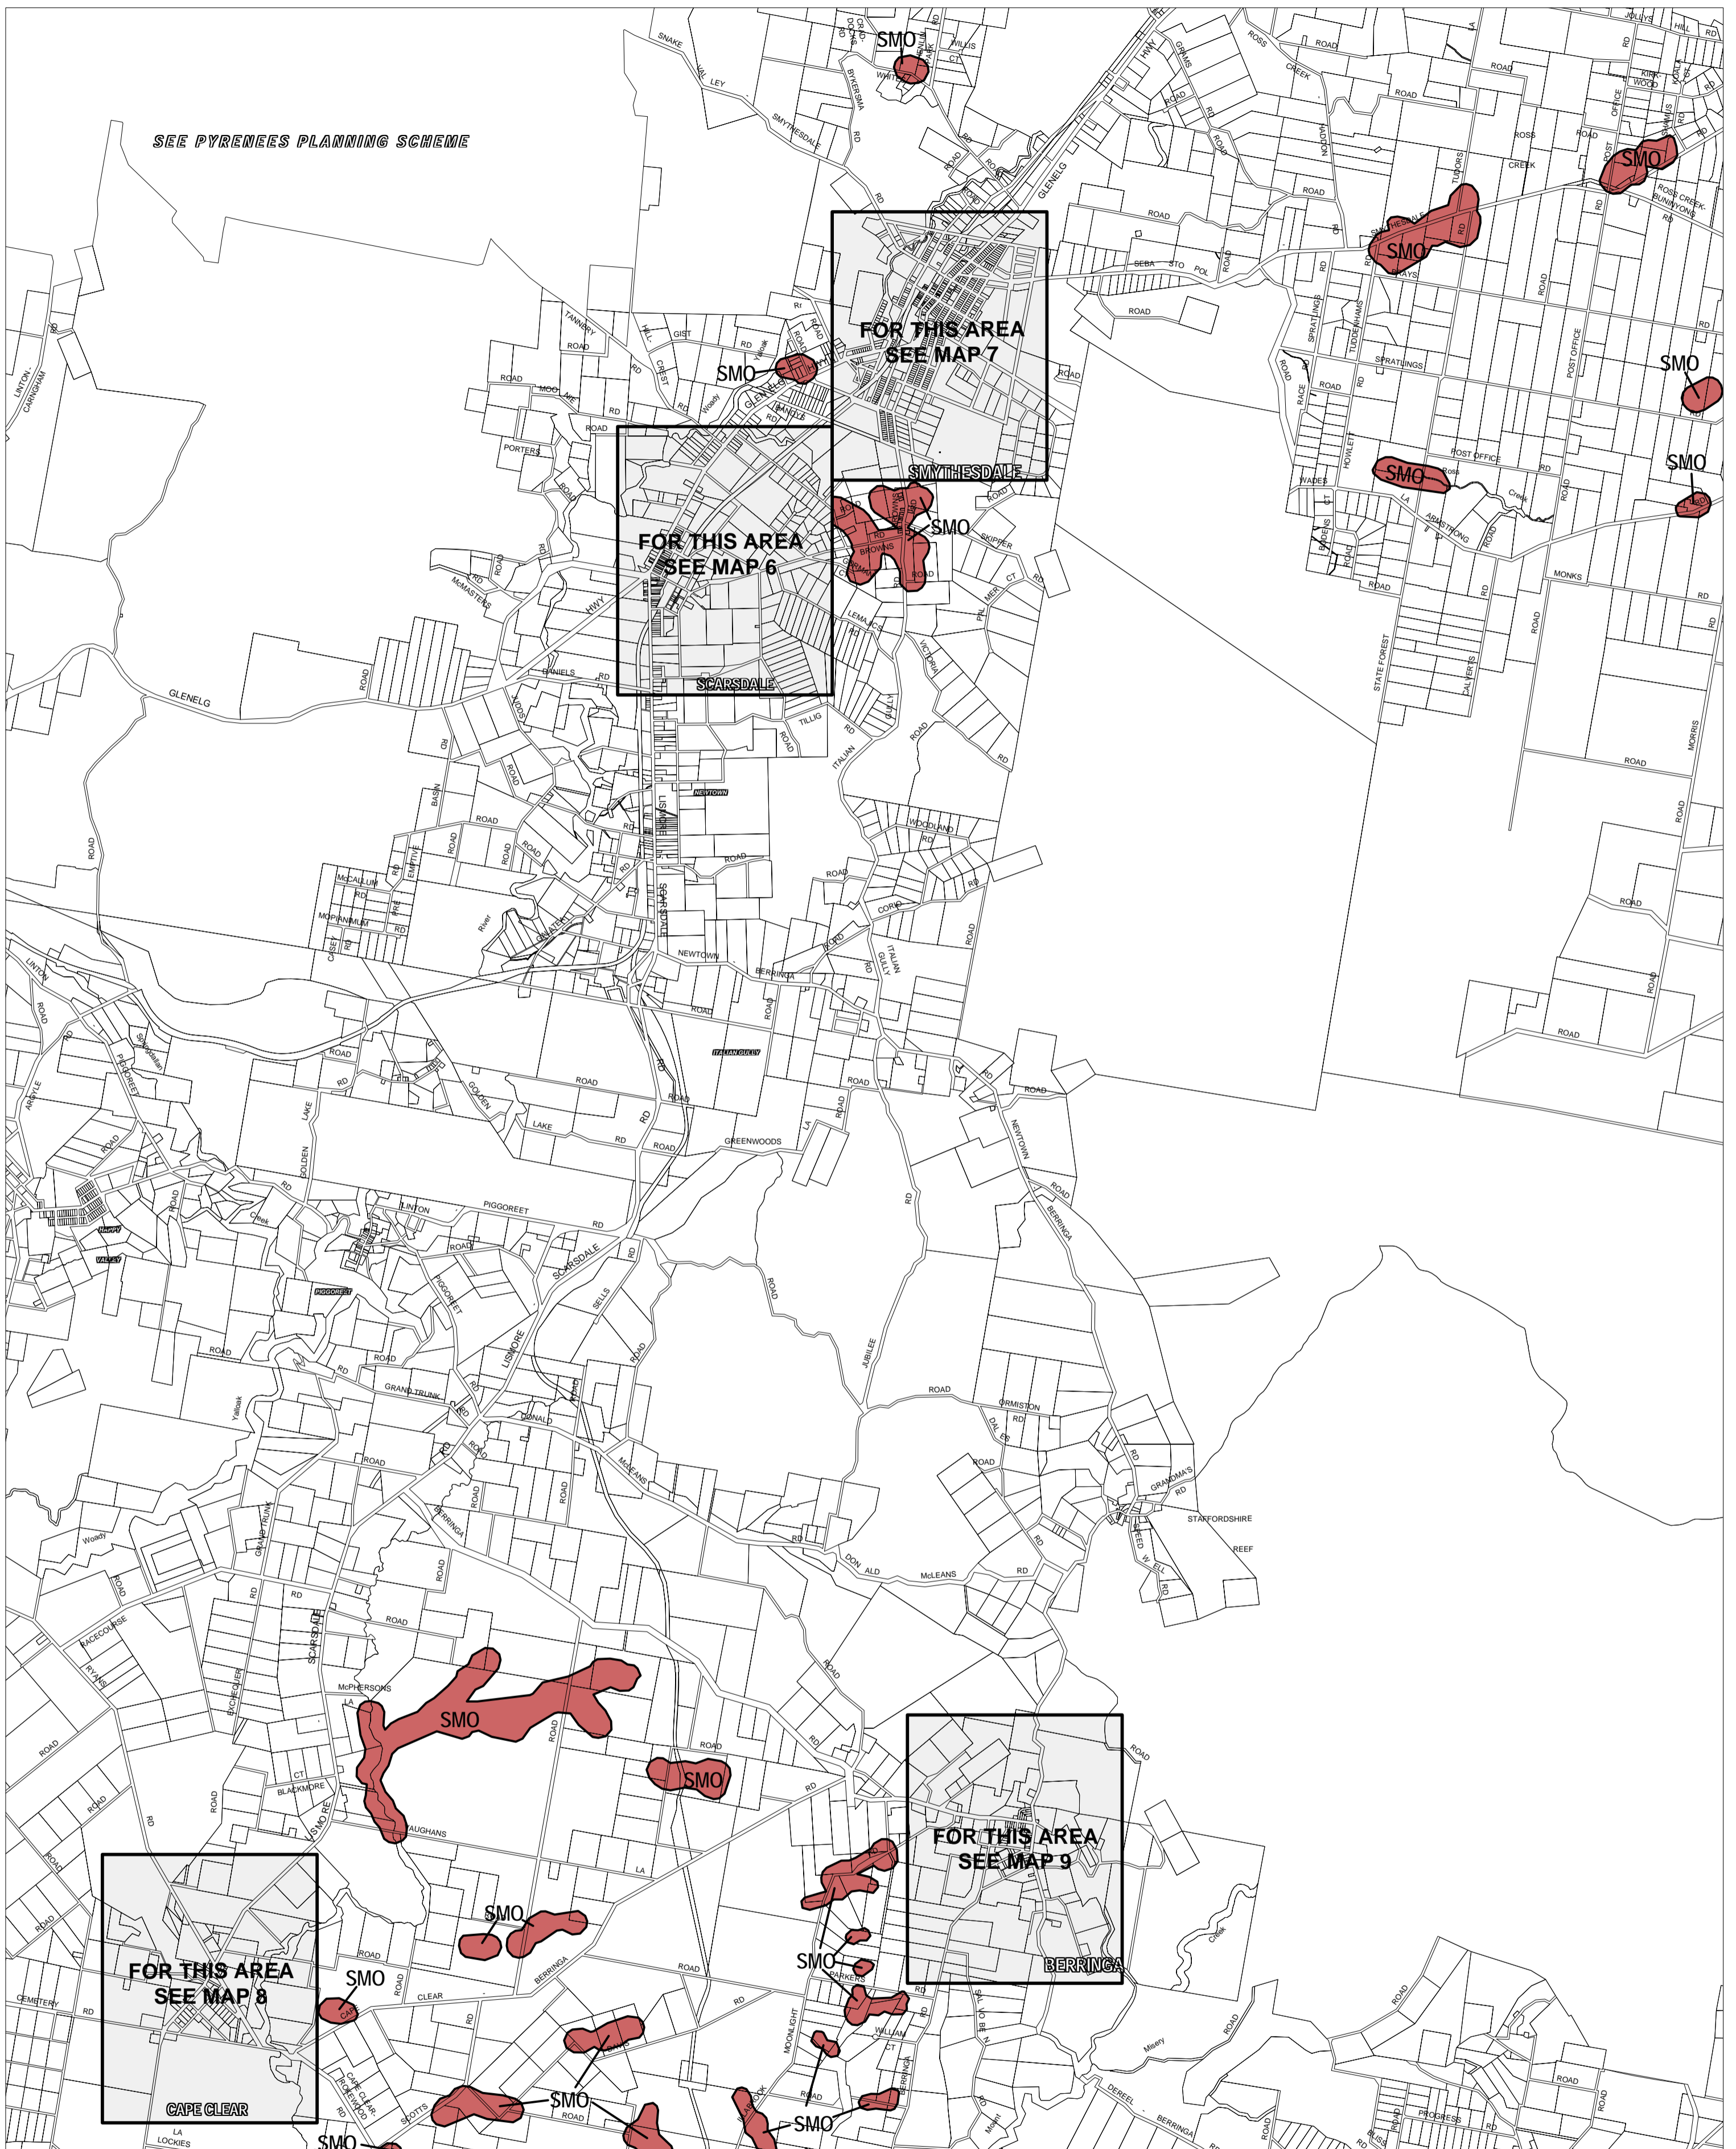

GOLDEN PLAINS PLANNING SCHEME - LOCAL PROVISION

Overlays
Salinity Management Overlay

AUSTRALIAN MAP GRID ZONE 54

Printed: 16/10/2008

AMENDMENT C35