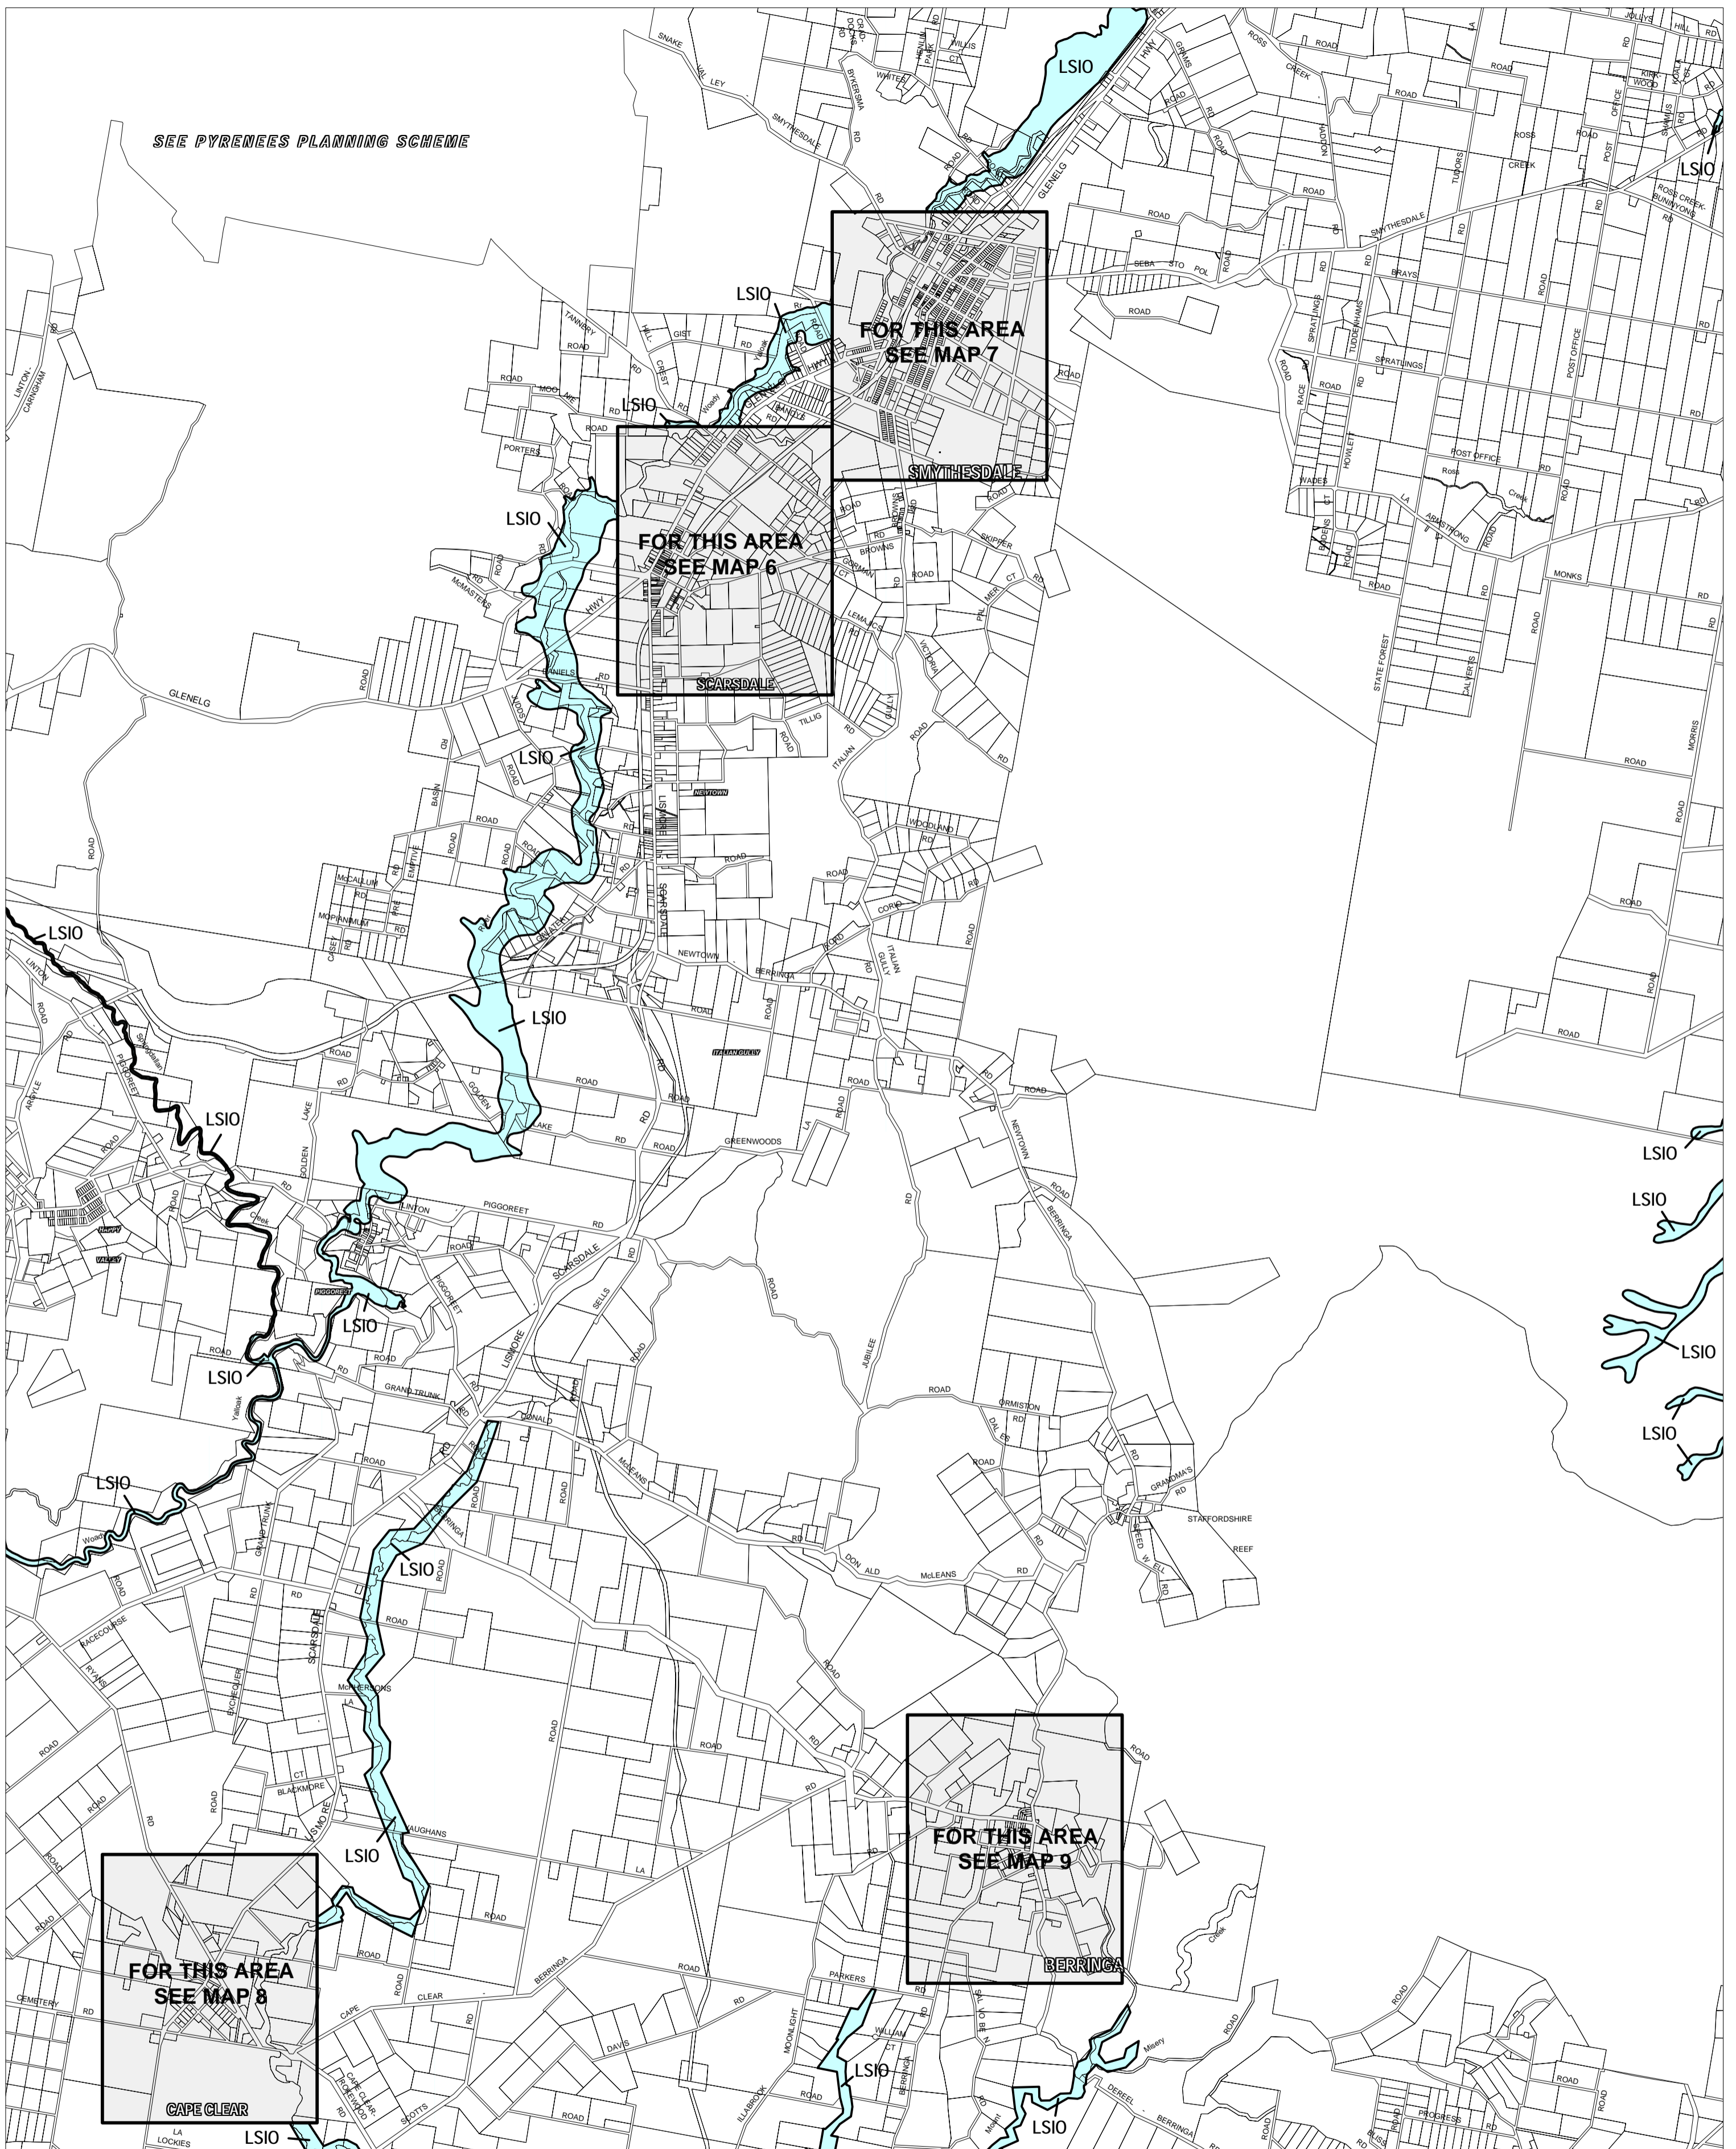

GOLDEN PLAINS PLANNING SCHEME - LOCAL PROVISION

Overlays

- LSIO Land Subject To Inundation Overlay

Printed: 5/3/2009

AMENDMENT C14