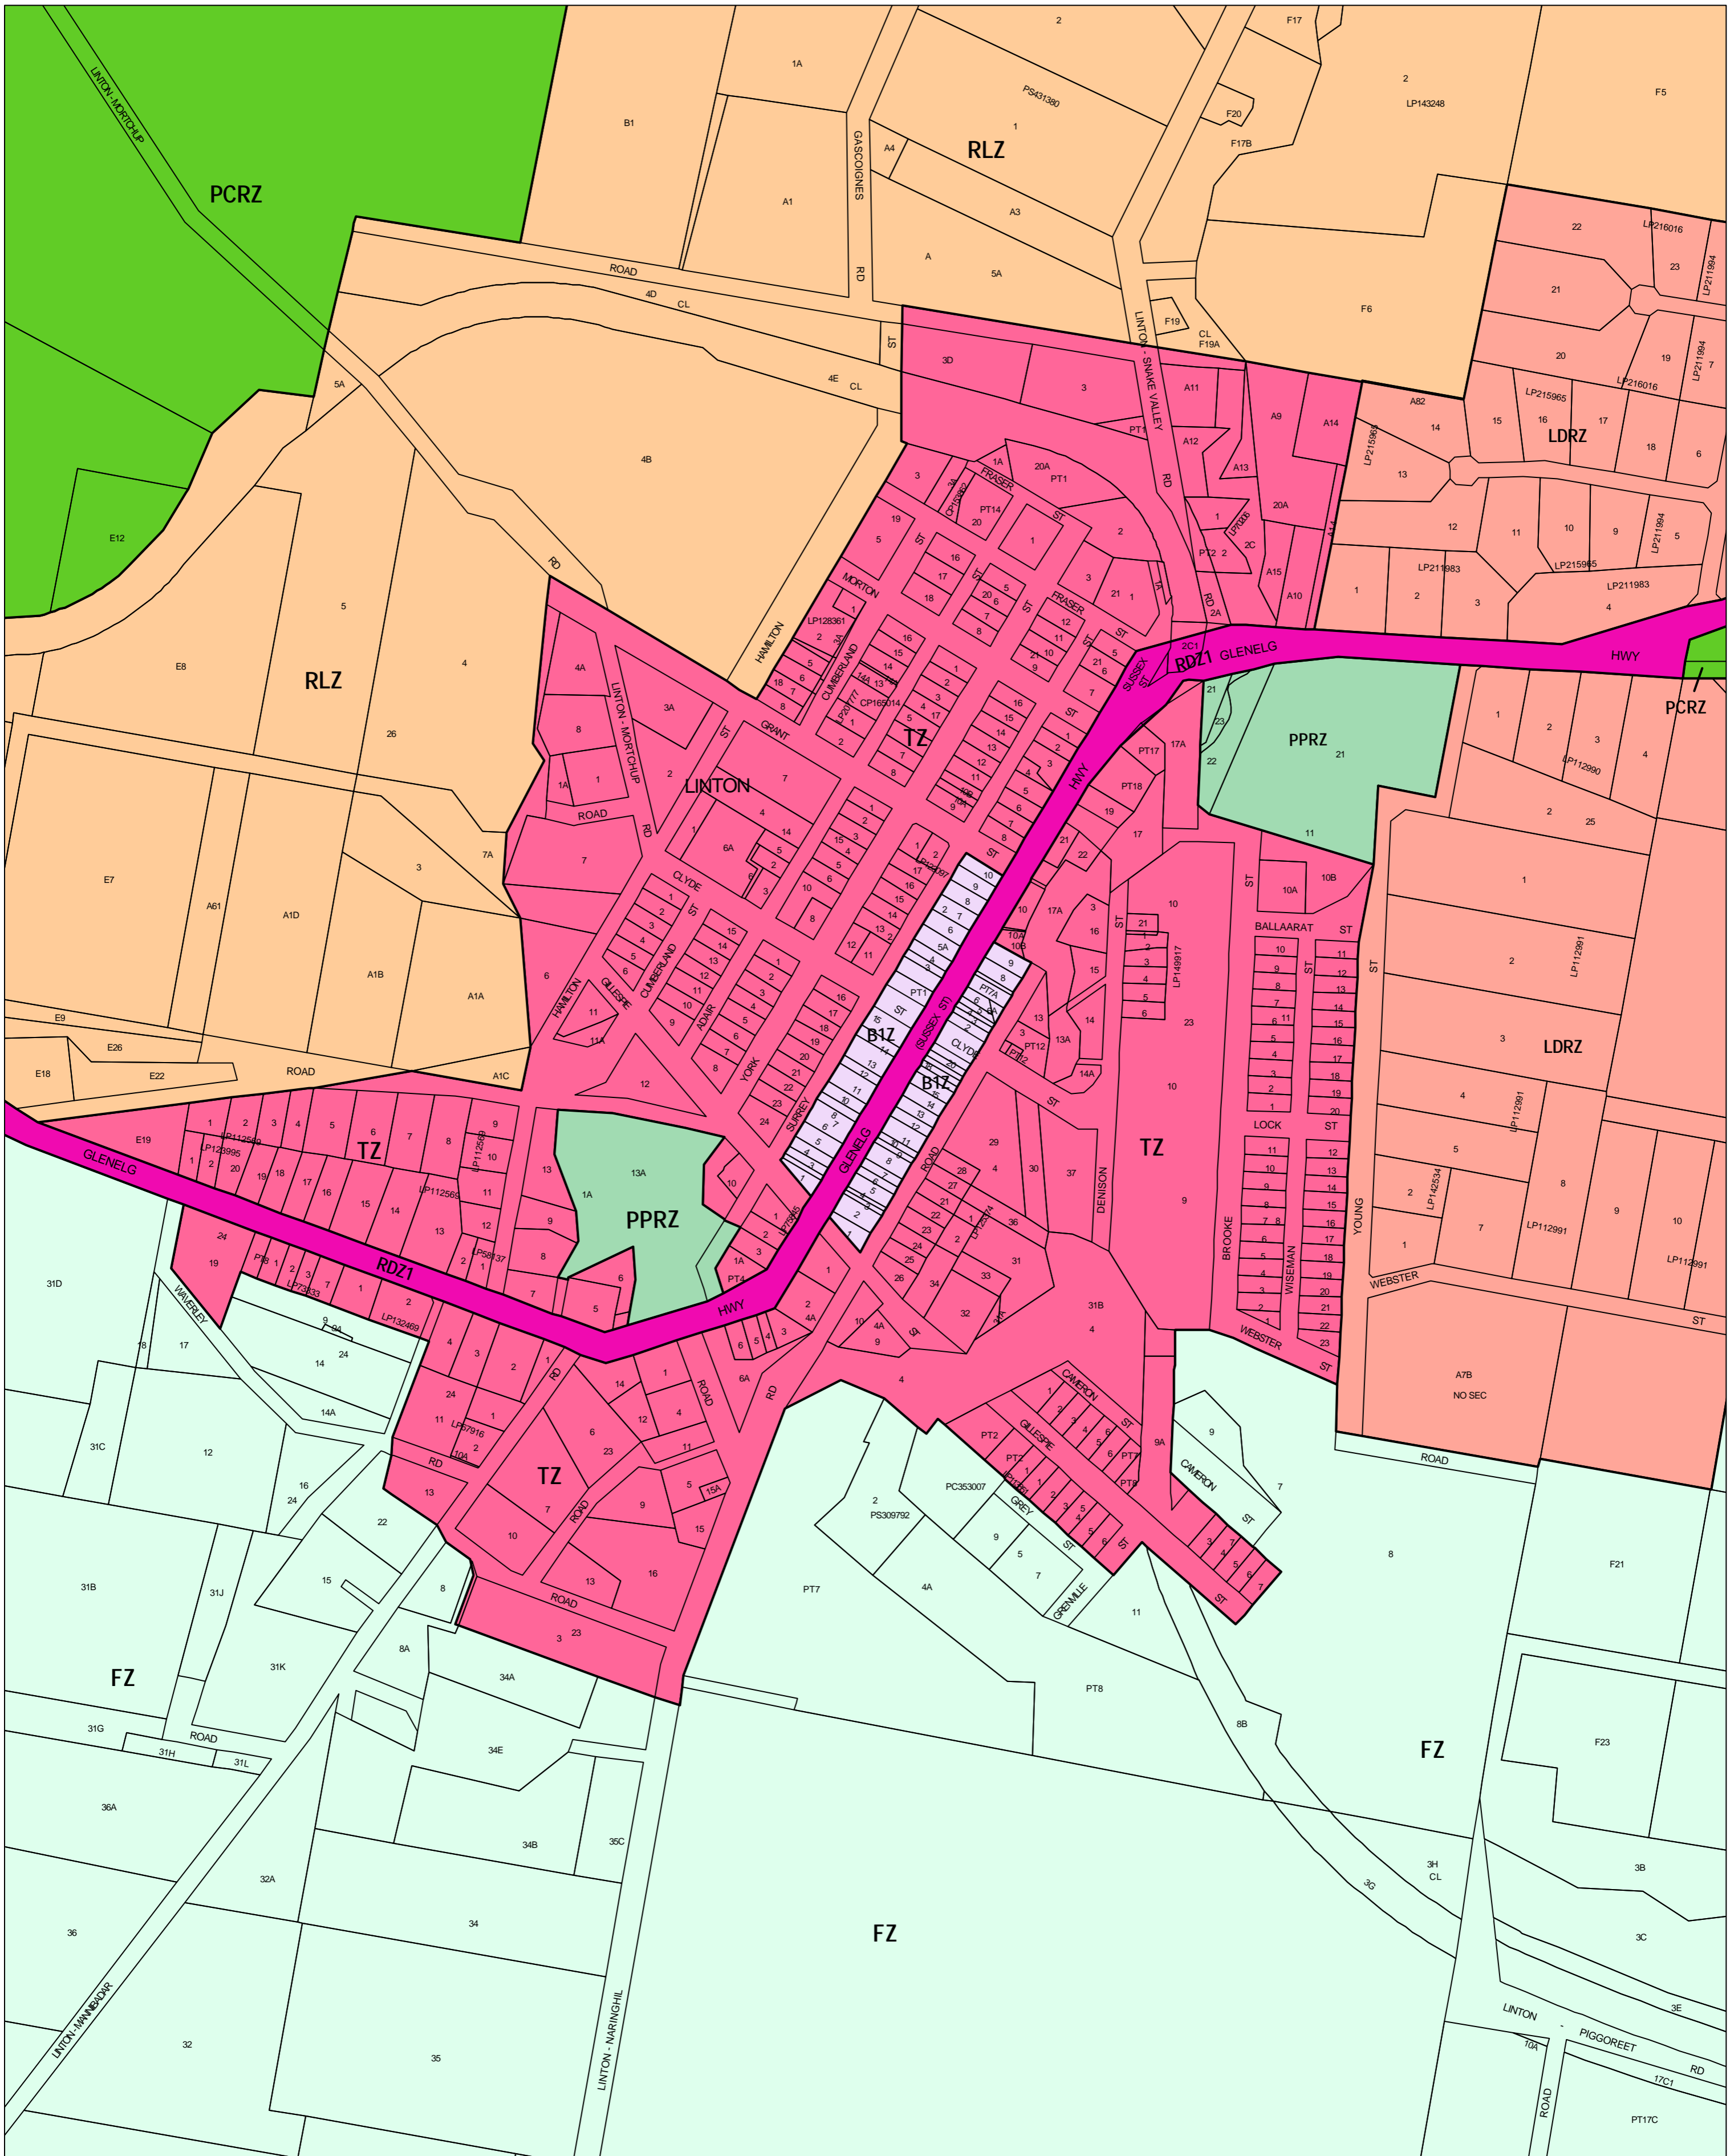

GOLDEN PLAINS PLANNING SCHEME - LOCAL PROVISION

Business	RLZ Rural Living Zone
B1Z Business 1 Zone	
Public Land	
PCRZ Public Conservation And Resource Zone	
PPRZ Public Park And Recreation Zone	
RDZ1 Road Zone - Category 1	
Residential	
LDRZ Low Density Residential Zone	
TZ Township Zone	
Rural	
FZ Farming Zone	

AUSTRALIAN MAP GRID ZONE 54

Printed: 11/7/2007

AMENDMENT C50

ZONES

MAP No 4