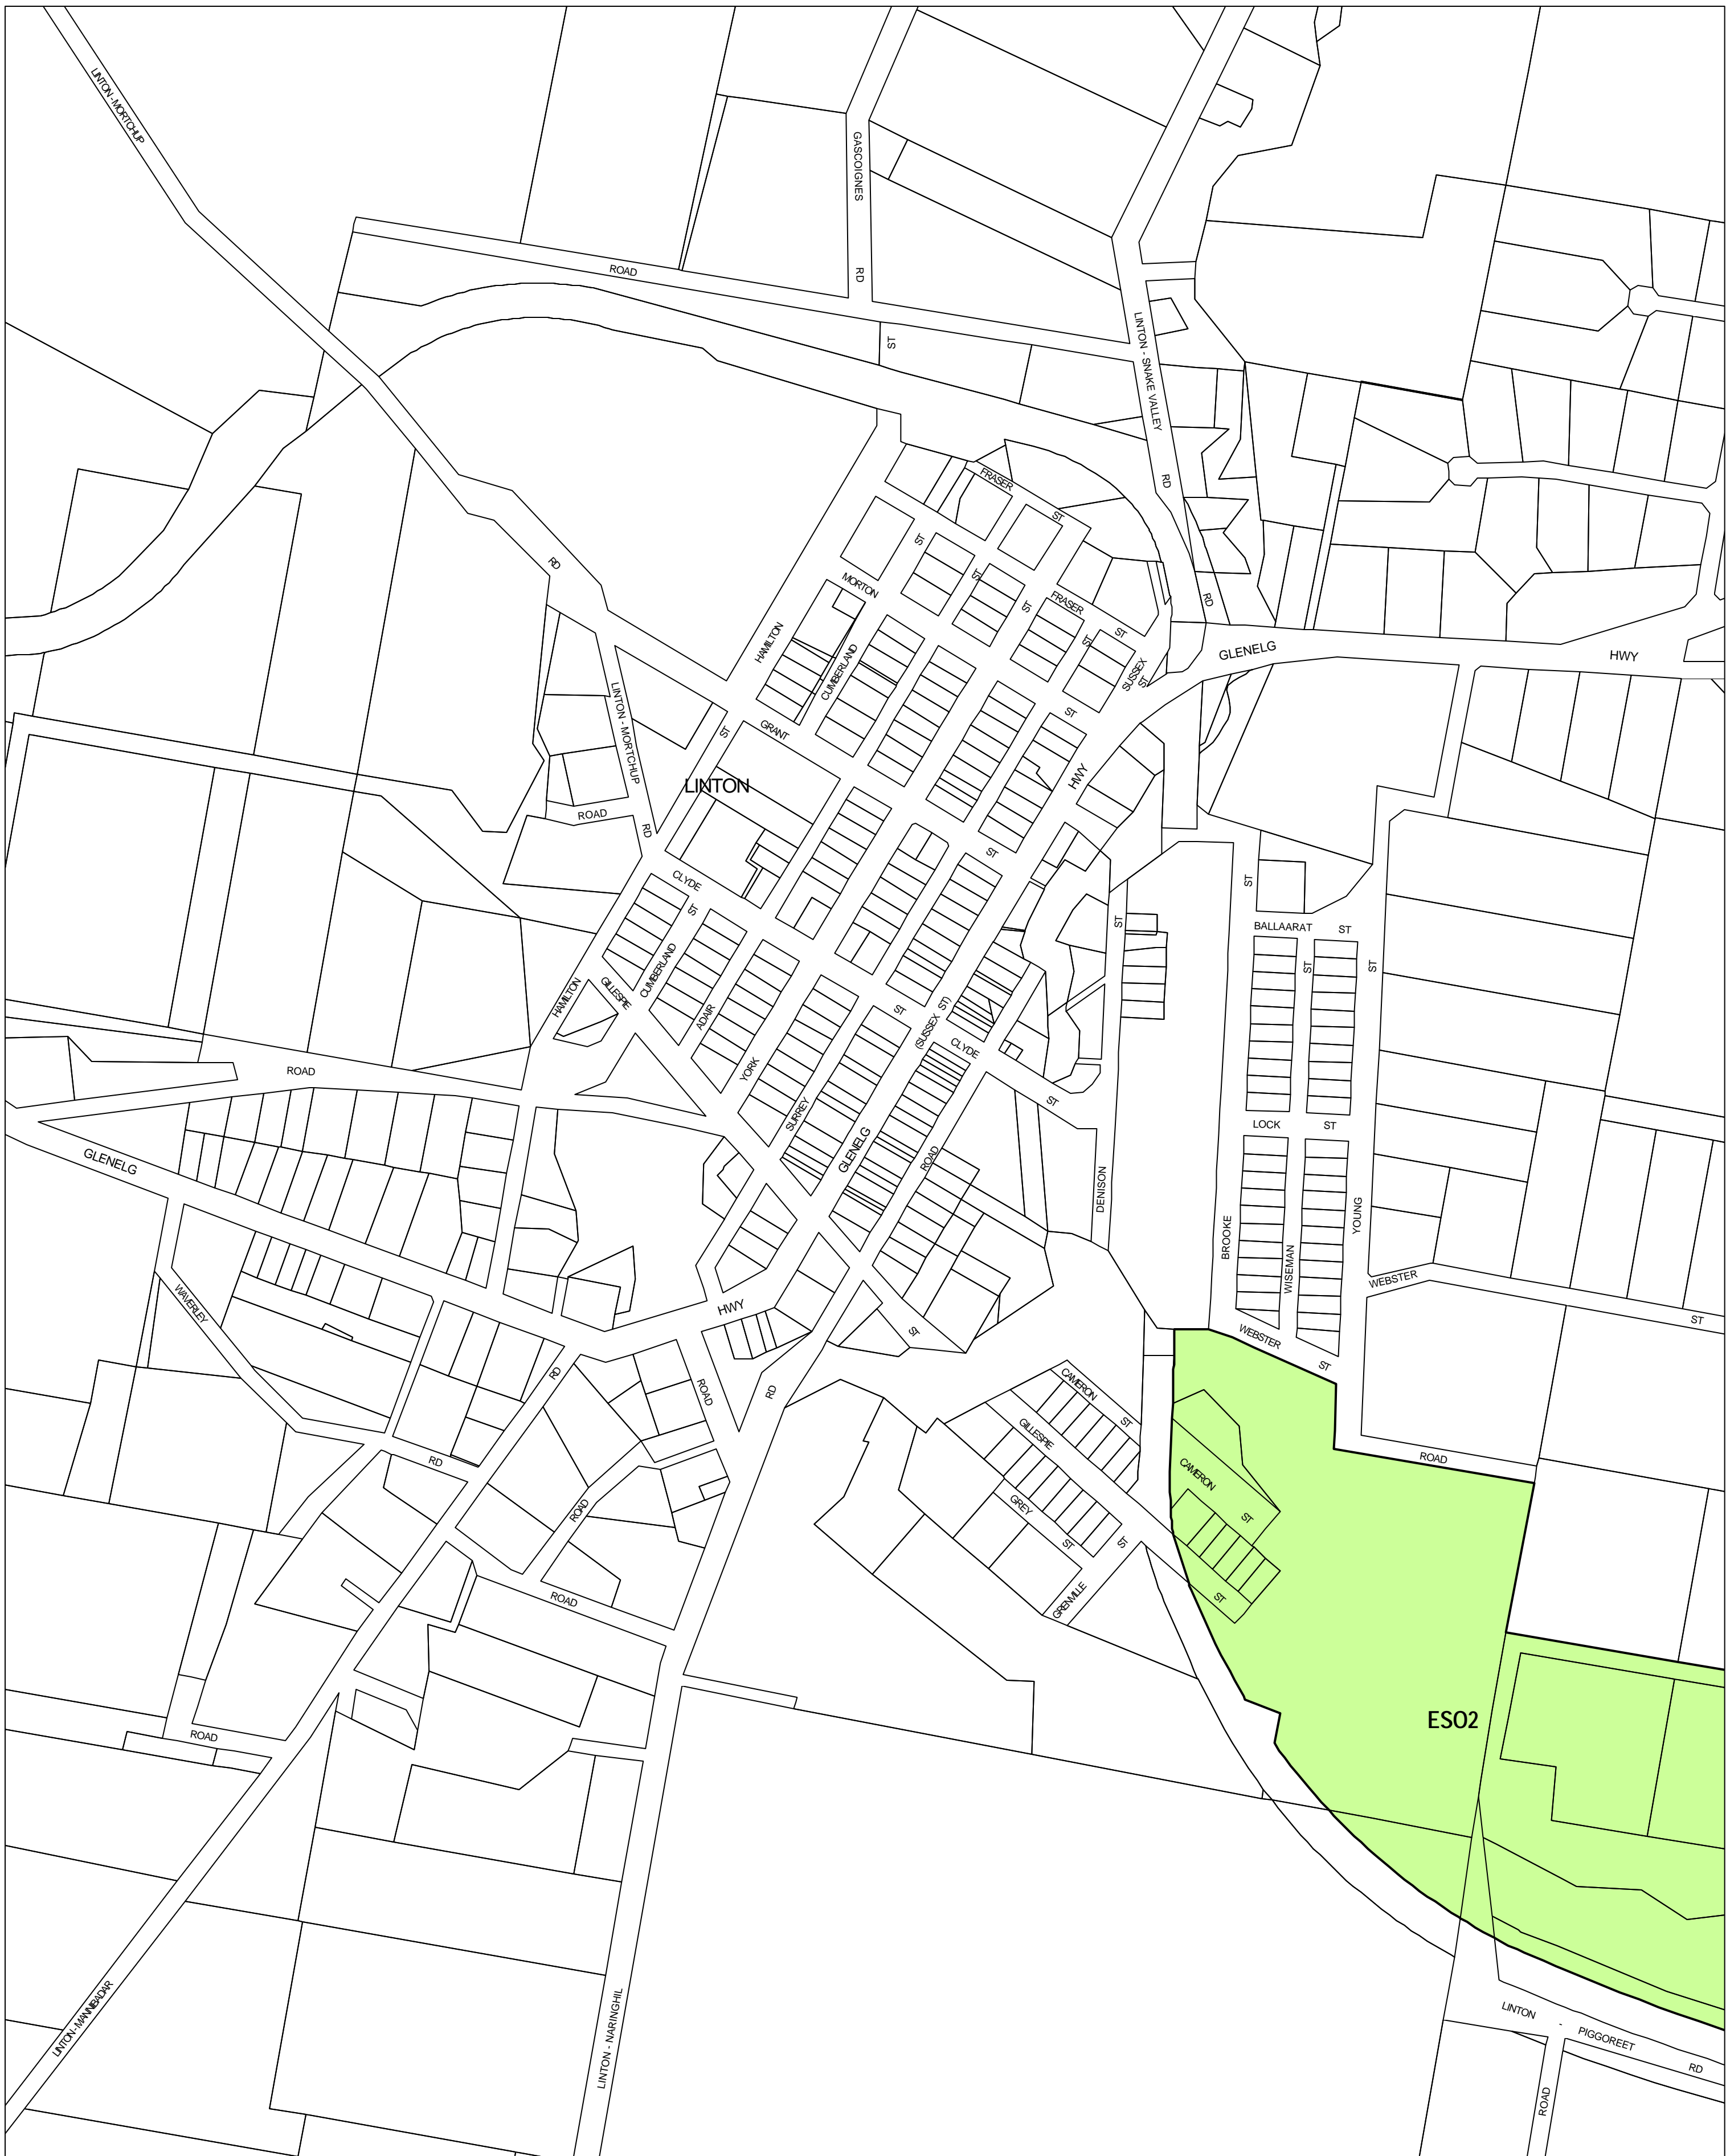

GOLDEN PLAINS PLANNING SCHEME - LOCAL PROVISION

Overlays

- ES02 Environmental Significance Overlay - Schedule 2

100 10 100 200 300 400 500 m

AUSTRALIAN MAP GRID ZONE 54

INDEX TO ADJOINING METRIC SERIES MAP

Printed: 30/7/2007

AMENDMENT C8