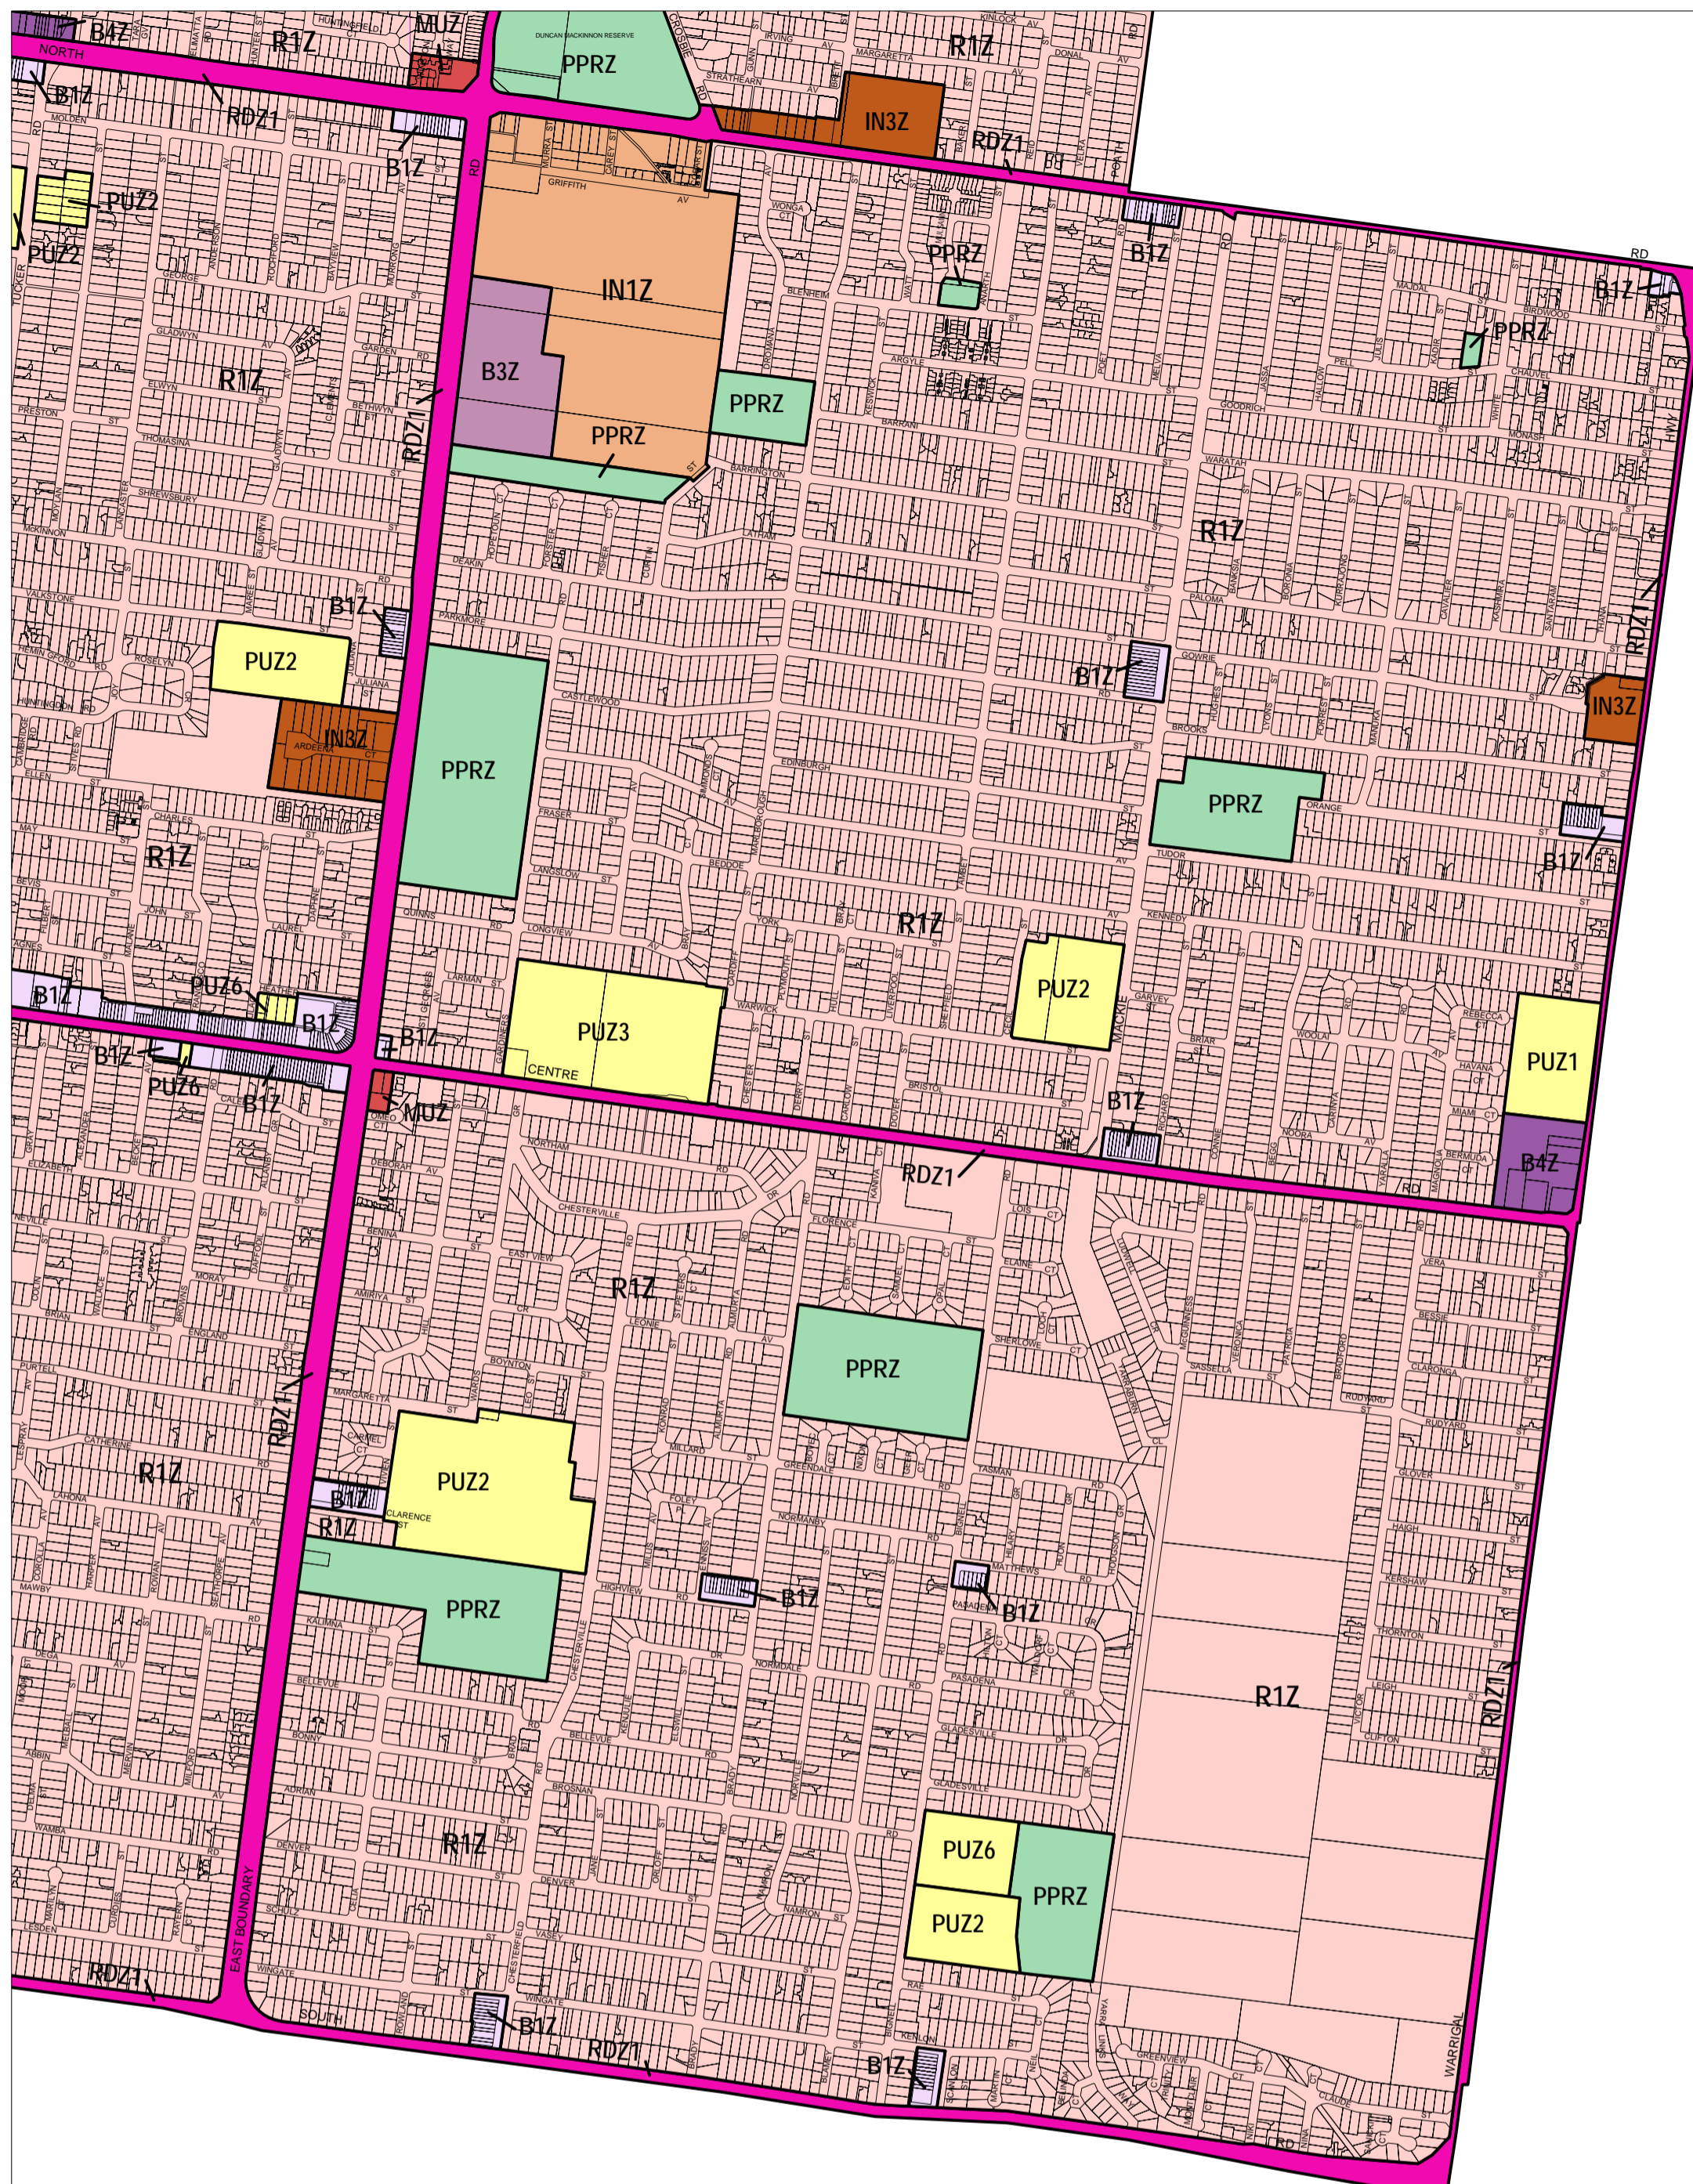

GLEN EIRA PLANNING SCHEME - LOCAL PROVISION

SEE
MONASH PLANNING SCHEME

SEE
KINGSTON PLANNING SCHEME

Business	Public Use Zone - Local Government
B1Z Business 1 Zone	PUZ6
B3Z Business 3 Zone	PUZ1 Public Use Zone - Service And Utility
B4Z Business 4 Zone	RDZ1 Road Zone - Category 1
Industrial	Residential
IN1Z Industrial 1 Zone	PUZ2 Public Park And Recreation Zone
IN3Z Industrial 3 Zone	PUZ3 Public Use Zone - Education
	PUZ6 Public Use Zone - Health And Community
	PPRZ Public Park And Recreation Zone
	MUZ Mixed Use Zone
	R1Z Residential 1 Zone

Printed: 9/4/2009

AMENDMENT C65