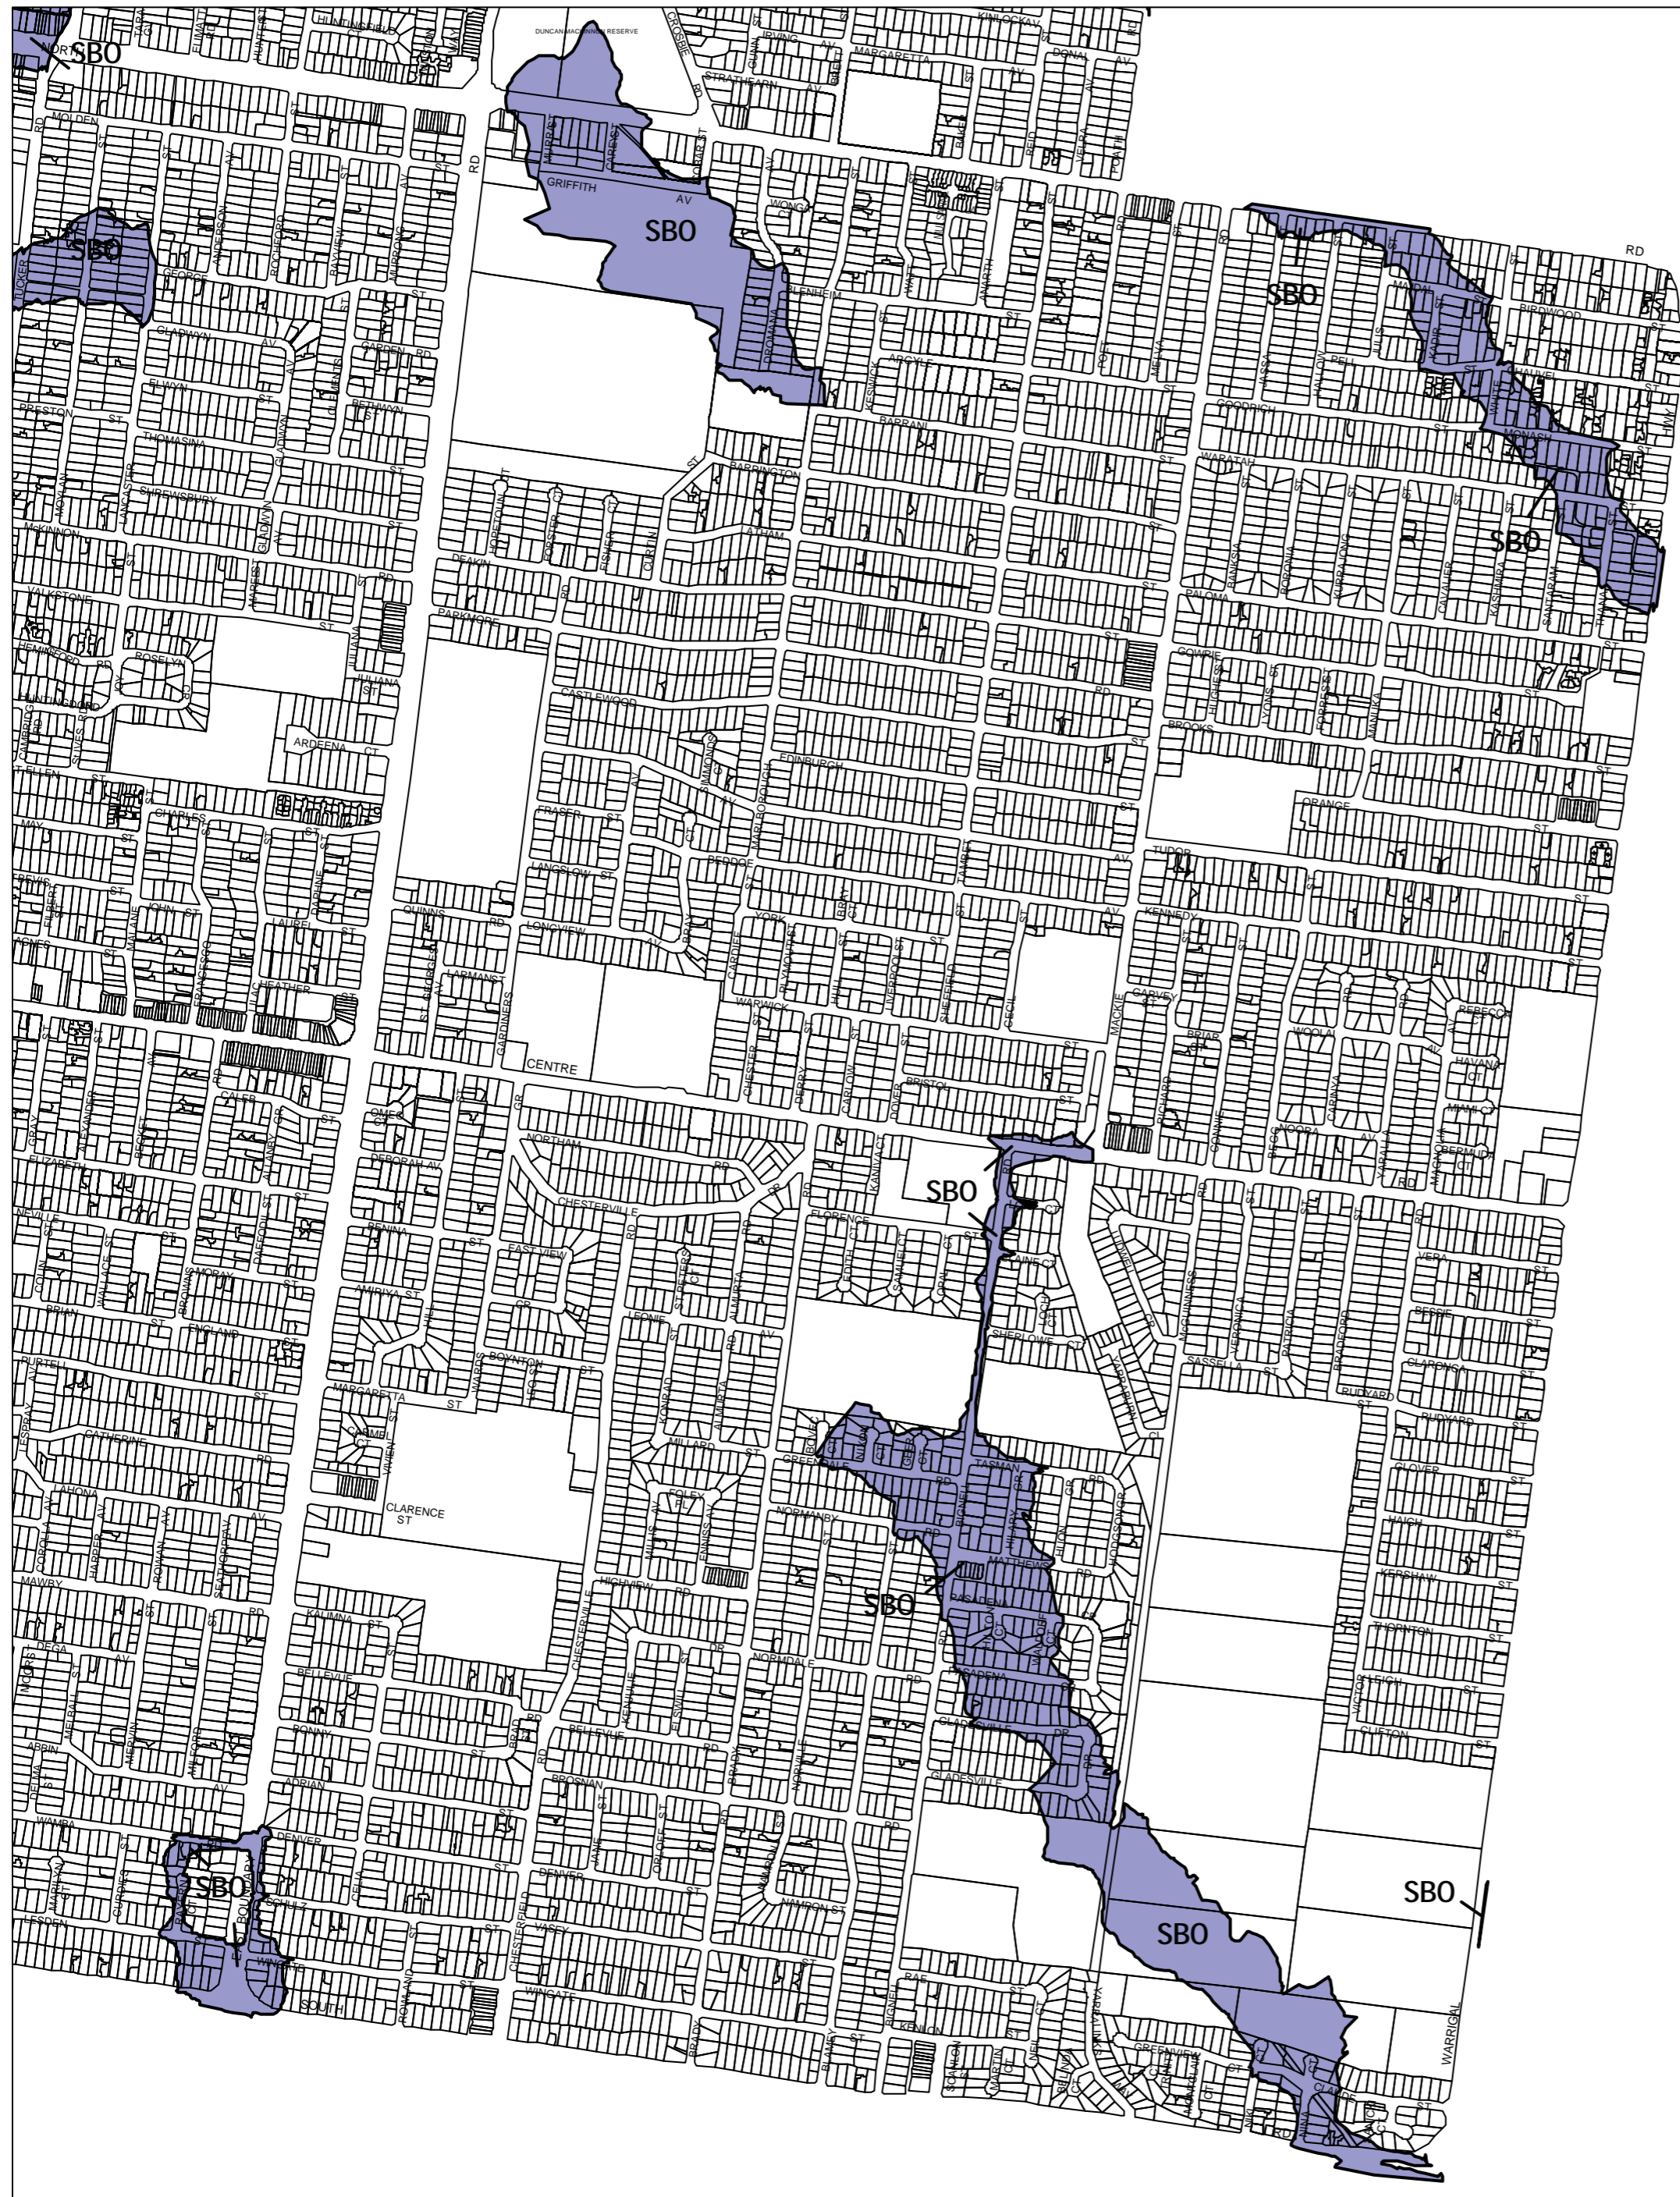

GLEN EIRA PLANNING SCHEME - LOCAL PROVISION

SEE
MONASH PLANNING SCHEME

SEE
KINGSTON PLANNING SCHEME

Overlays

Special Building Overlay

INDEX TO ADJOINING METRIC SERIES MAP

AUSTRALIAN MAP GRID ZONE 55

Printed: 3/7/2007

AMENDMENT C16