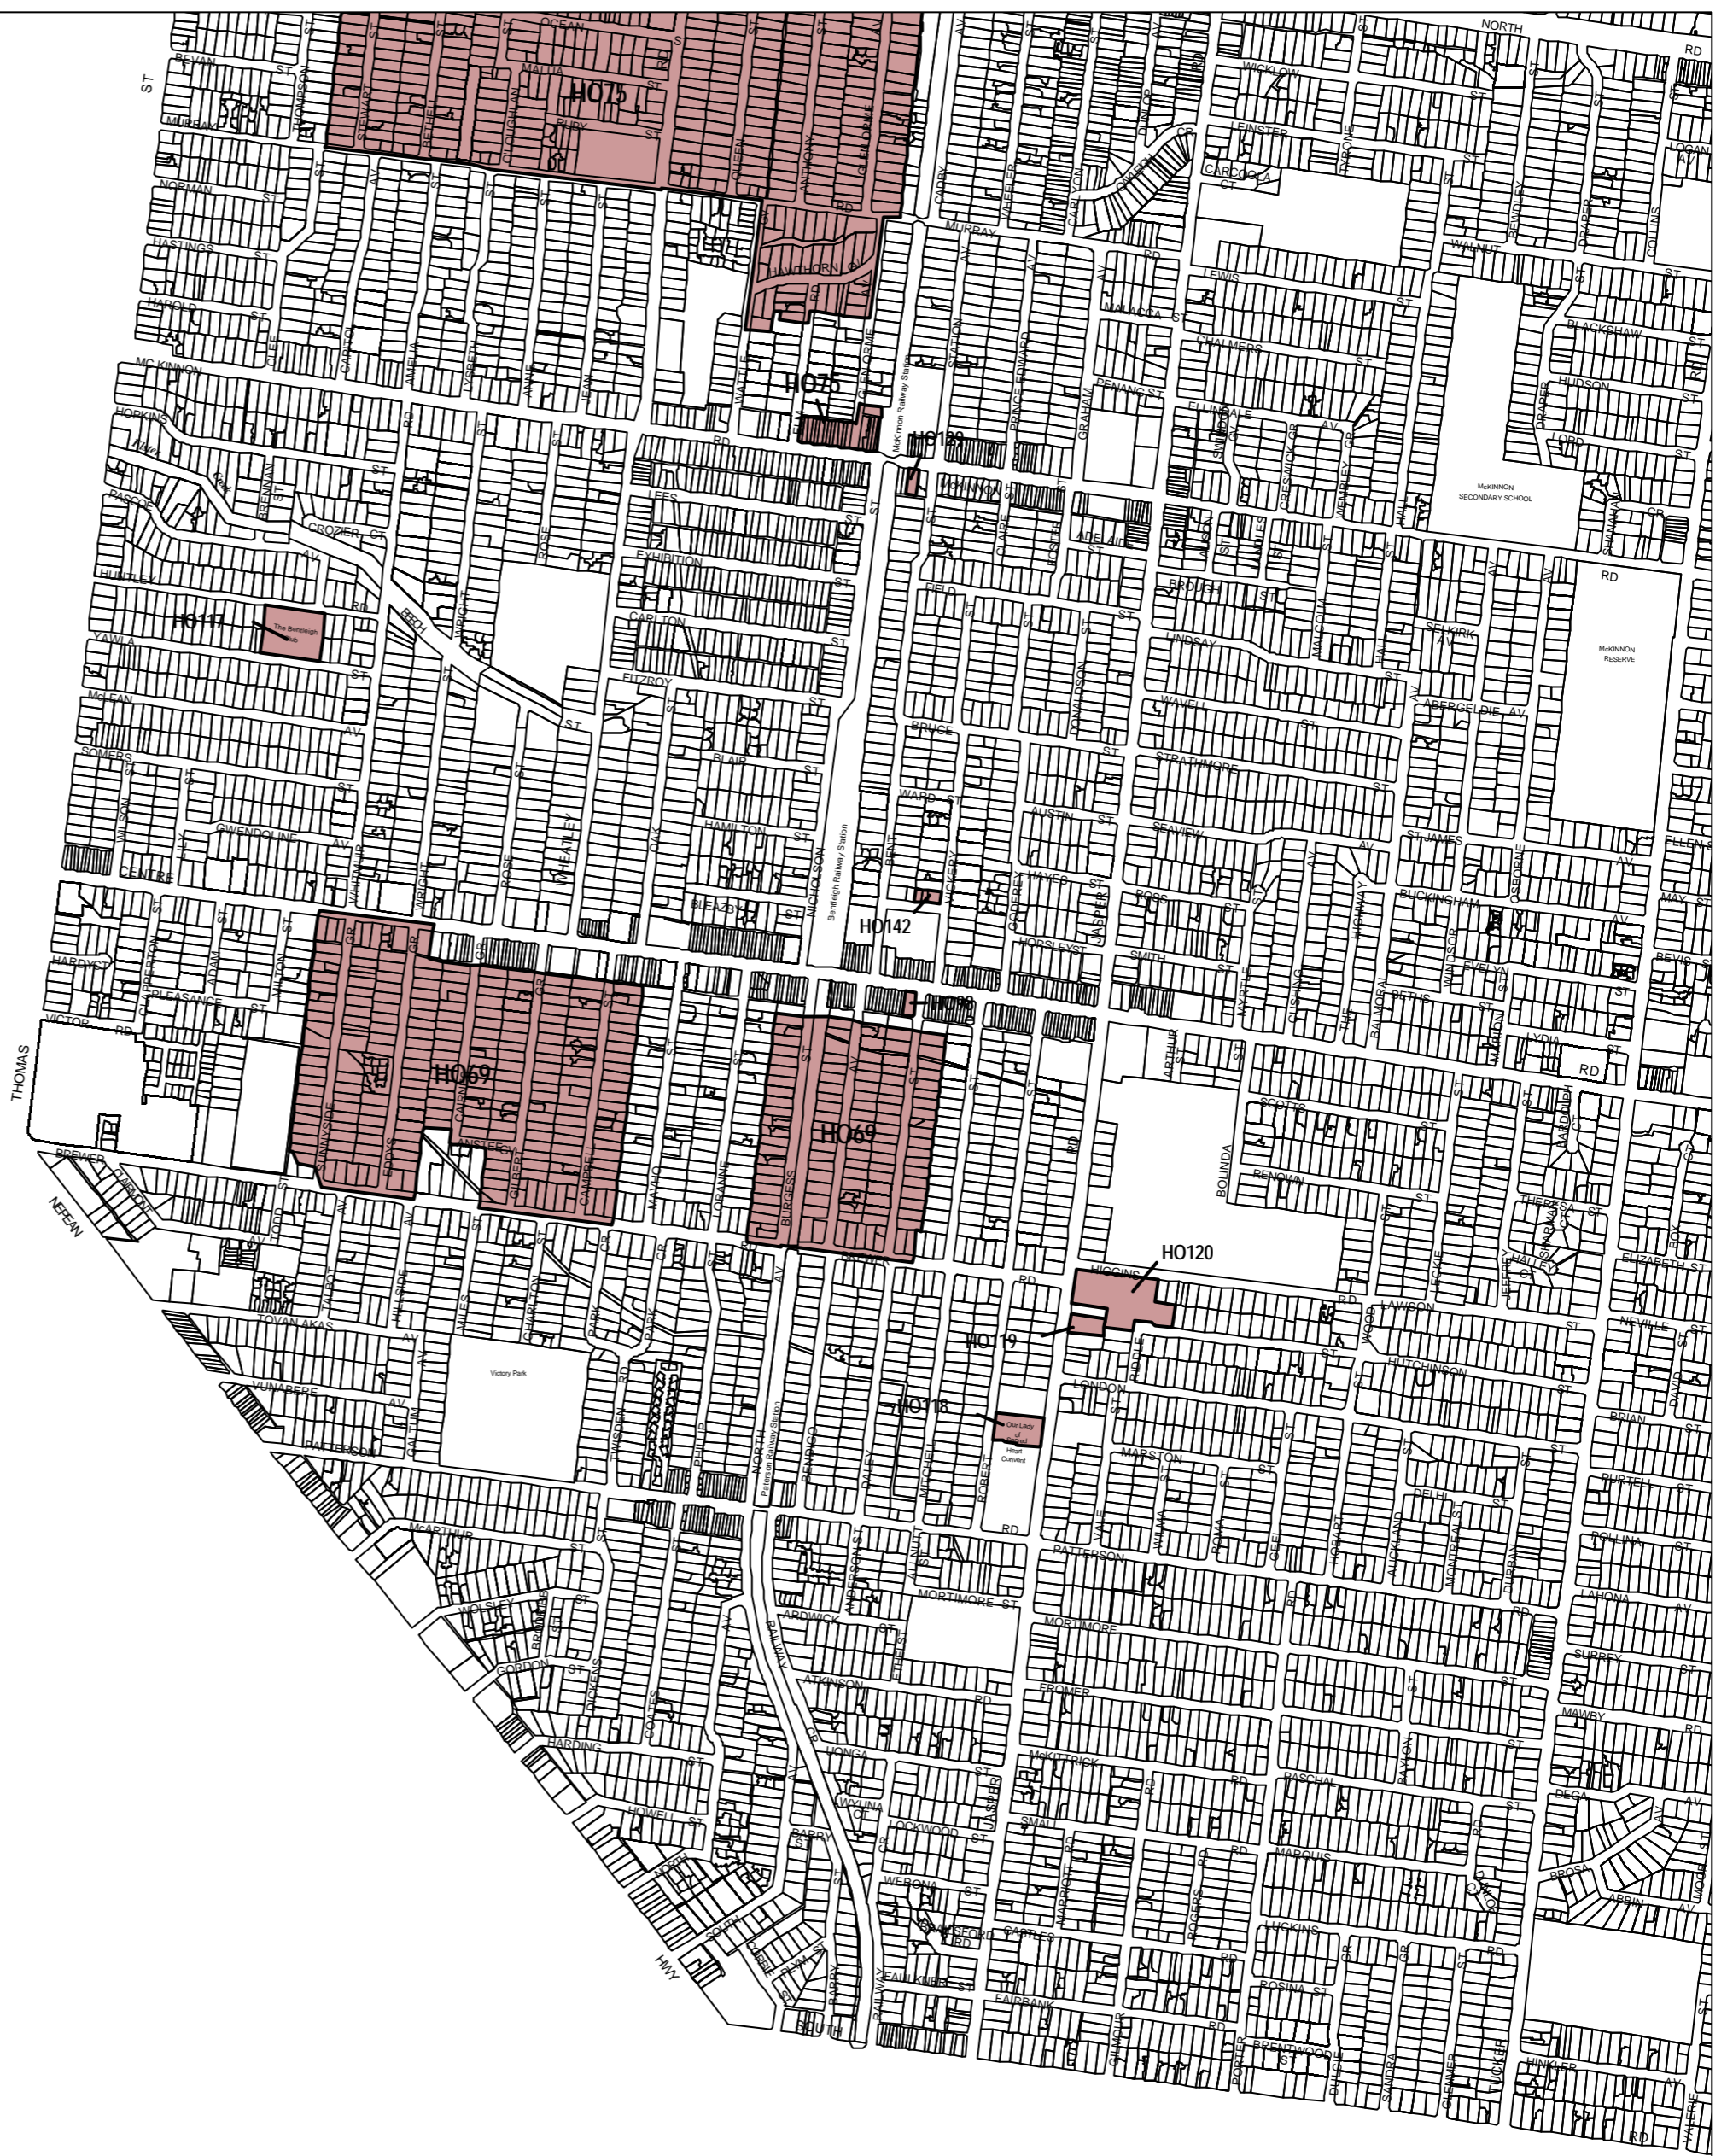

GLEN EIRA PLANNING SCHEME - LOCAL PROVISION

SEE
BAYSIDE PLANNING SCHEME

SEE
KINGSTON PLANNING SCHEME

Overlays

HO Heritage Overlay

AUSTRALIAN MAP GRID ZONE 55

INDEX TO ADJOINING METRIC SERIES MAP

Printed: 3/7/2007

AMENDMENT C19 PT2