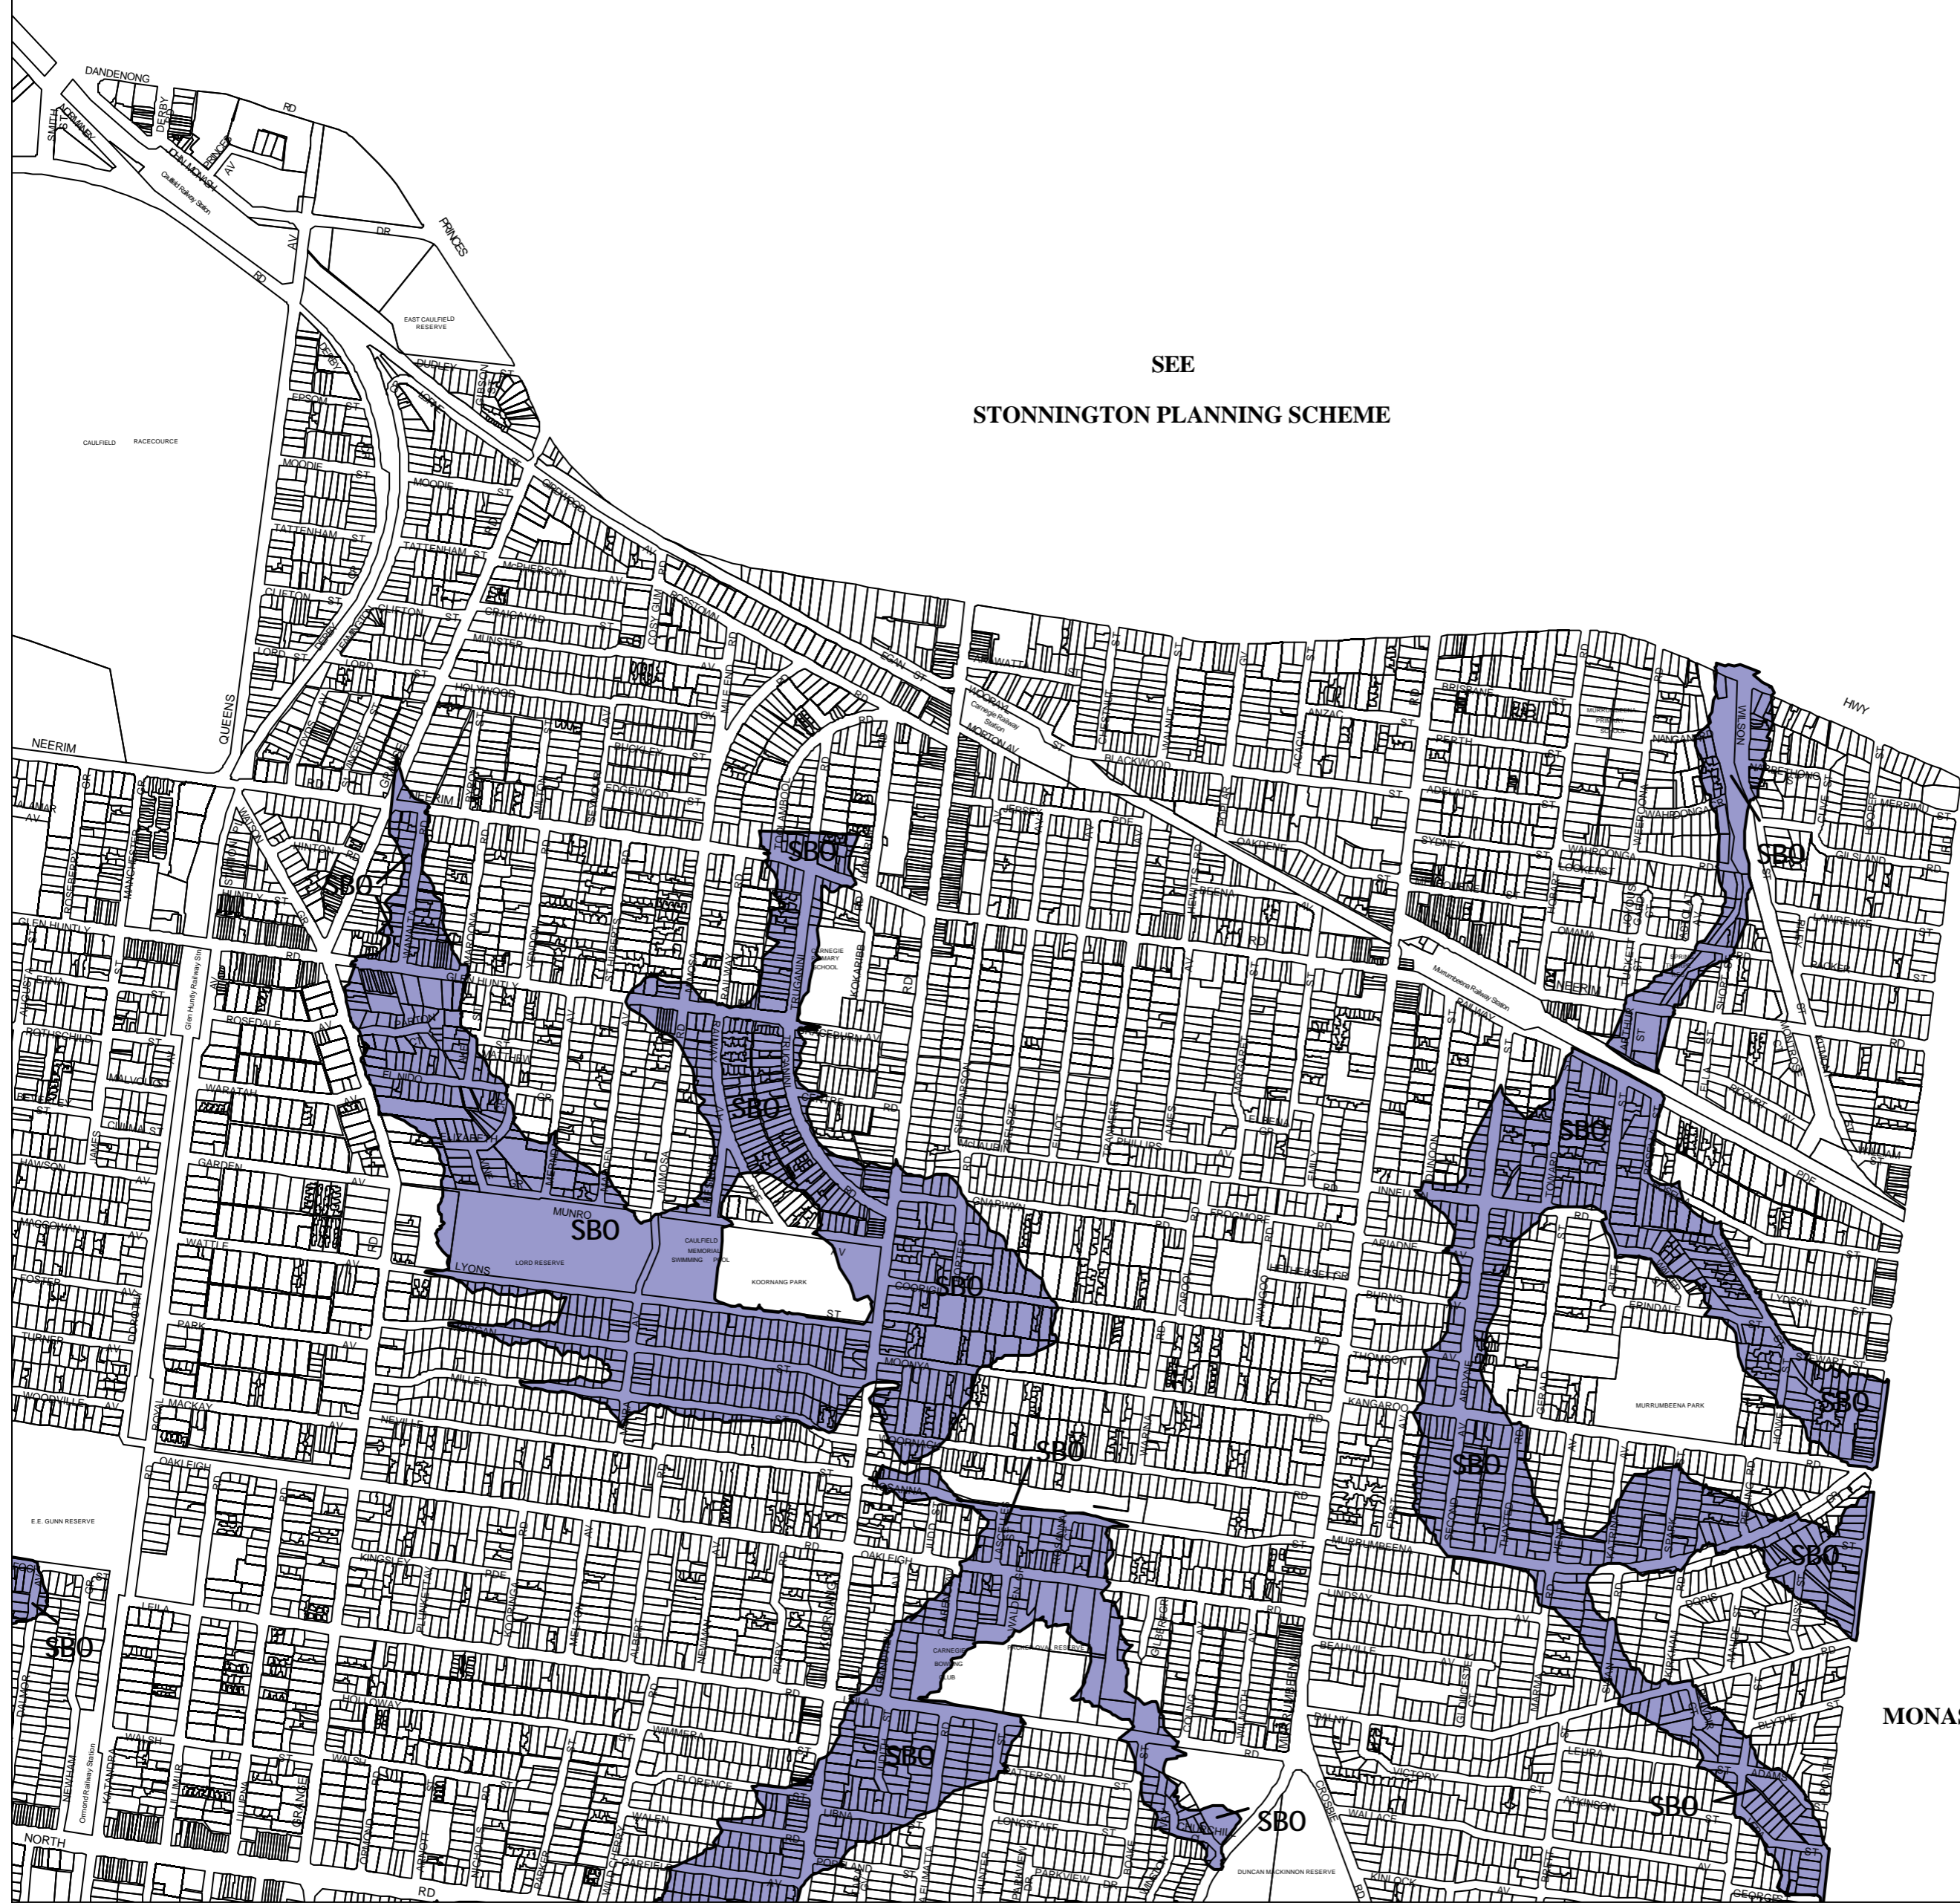

GLEN EIRA PLANNING SCHEME - LOCAL PROVISION

SEE
STONNINGTON PLANNING SCHEME

SEE
MONASH PLANNING SCHEME

Overlays

SBO Special Building Overlay

Printed: 3/7/2007

AMENDMENT C35

SPECIAL BUILDING OVERLAY

MAP No 2SBO