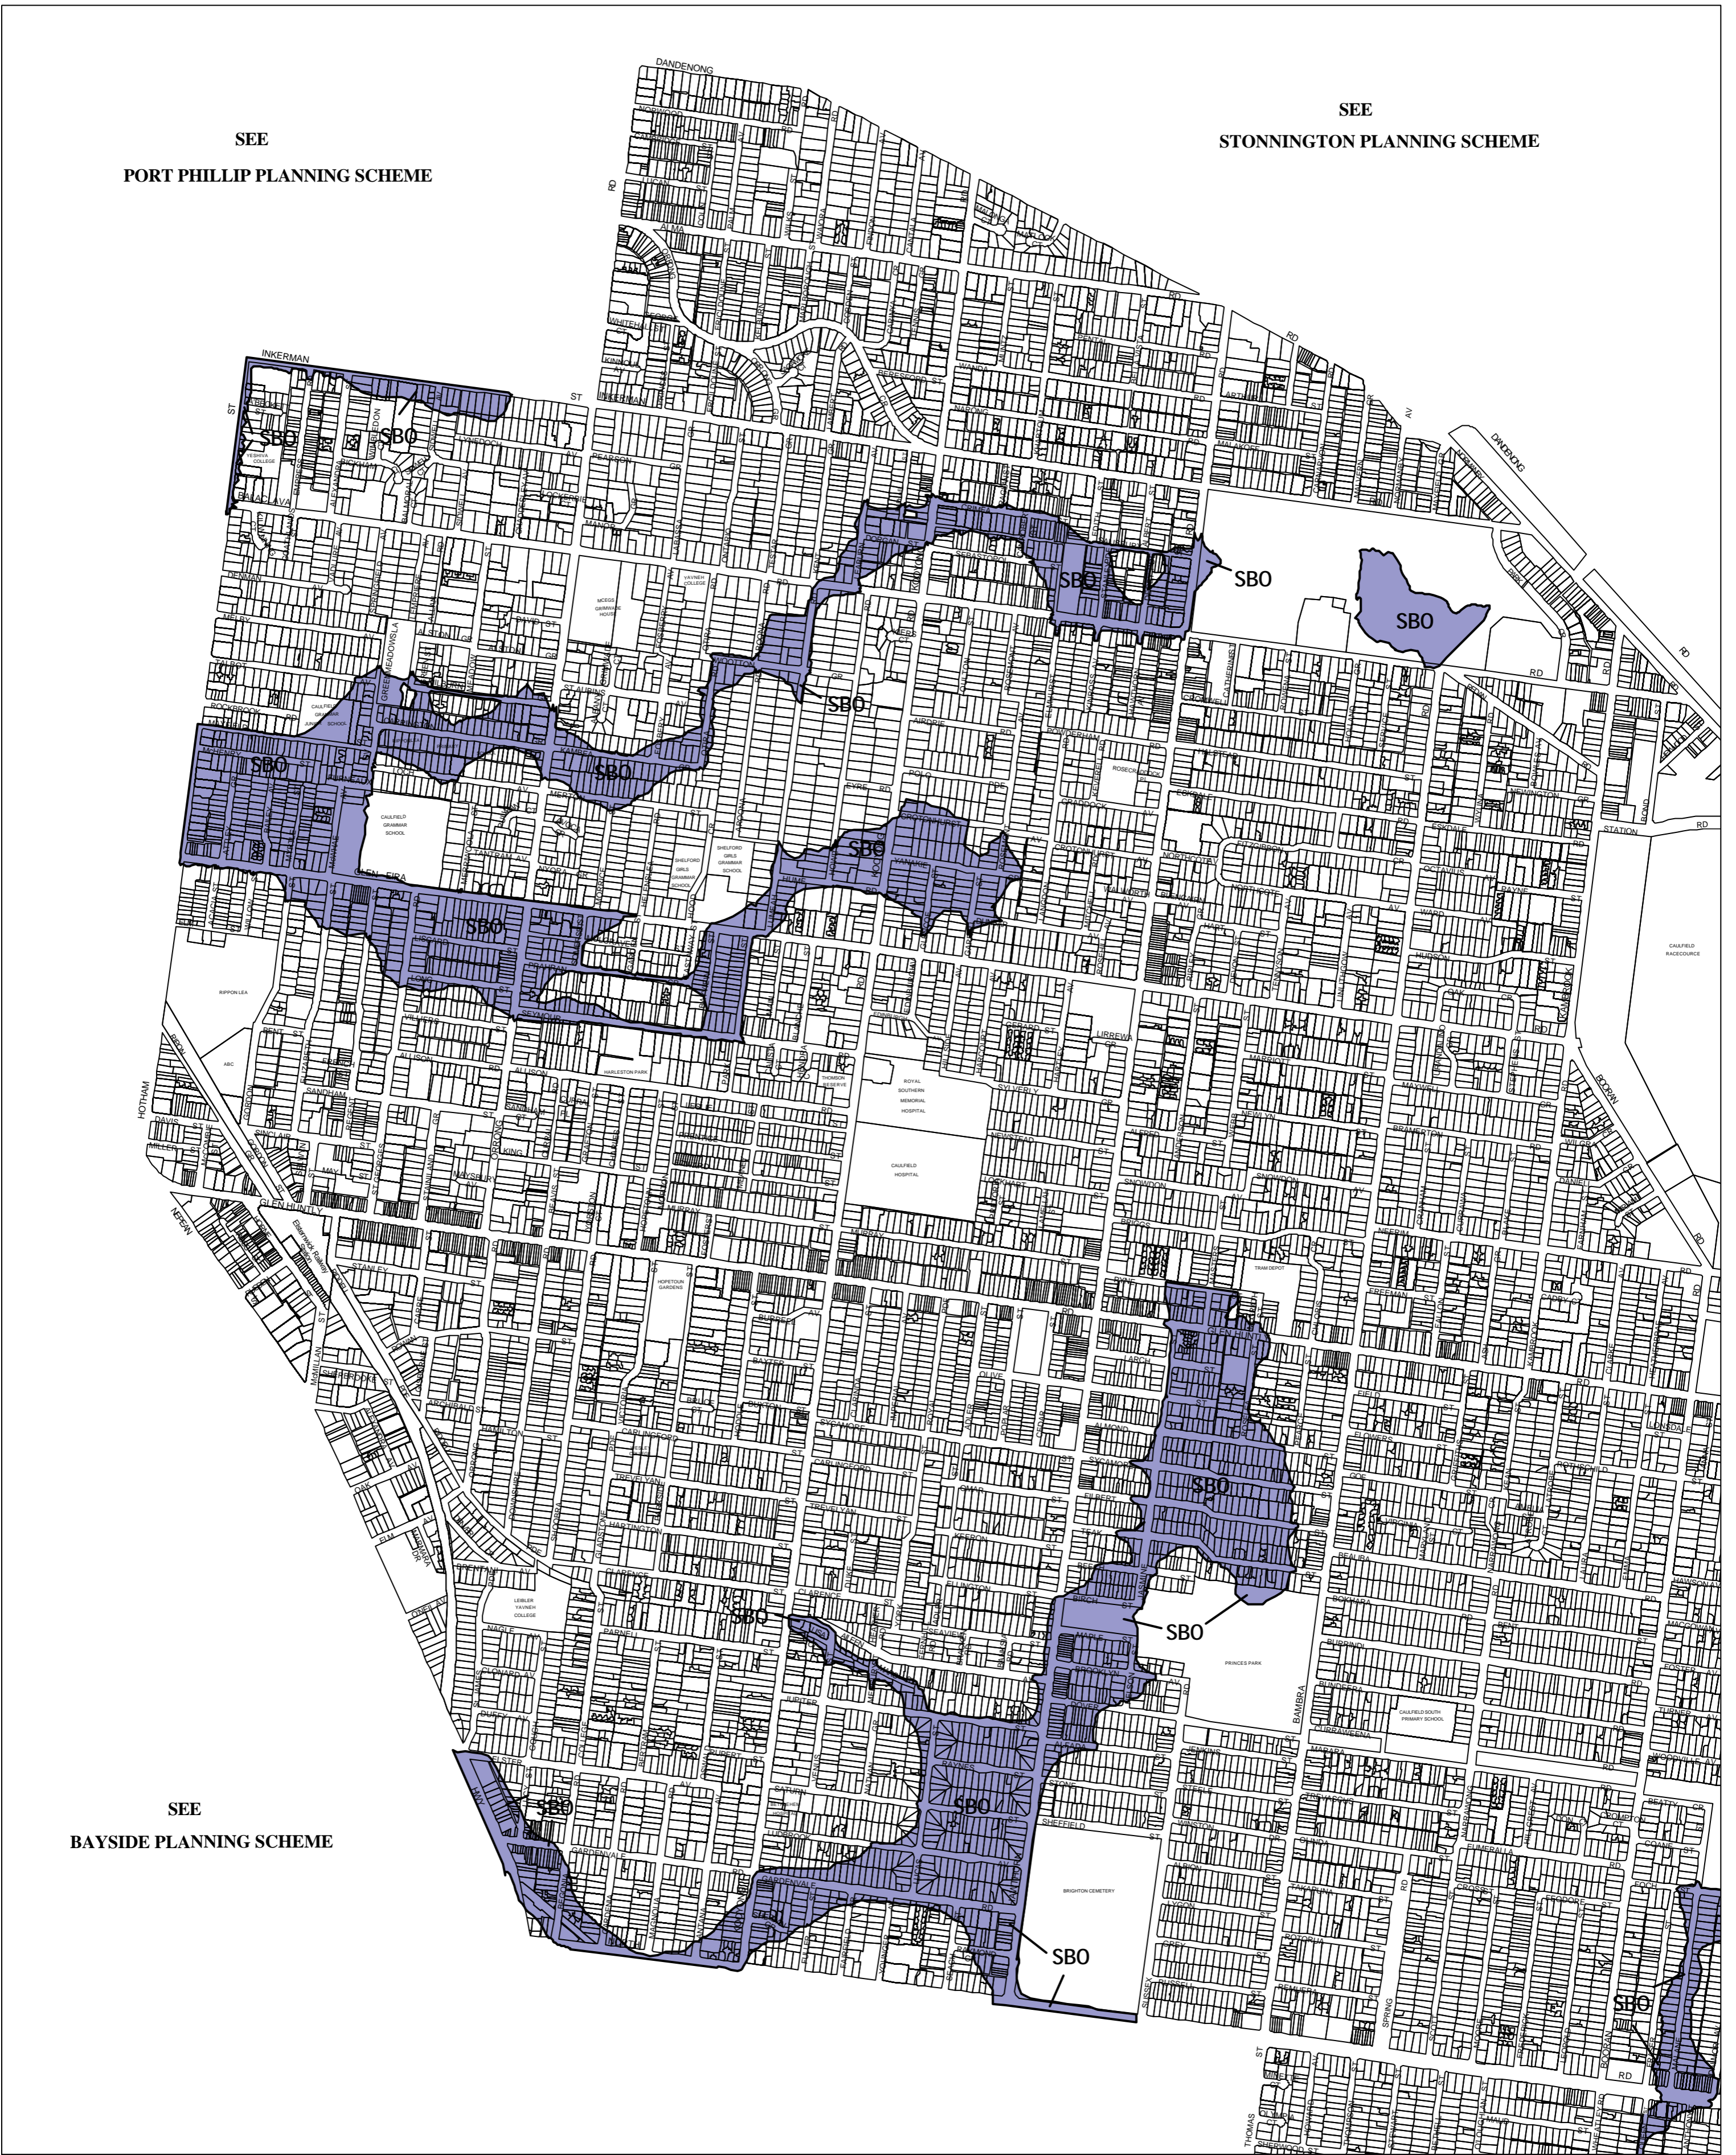

GLEN EIRA PLANNING SCHEME - LOCAL PROVISION

Overlays
SBO Special Building Overlay

Printed: 3/7/2007

AMENDMENT C16

SPECIAL BUILDING OVERLAY

MAP No 1SBO