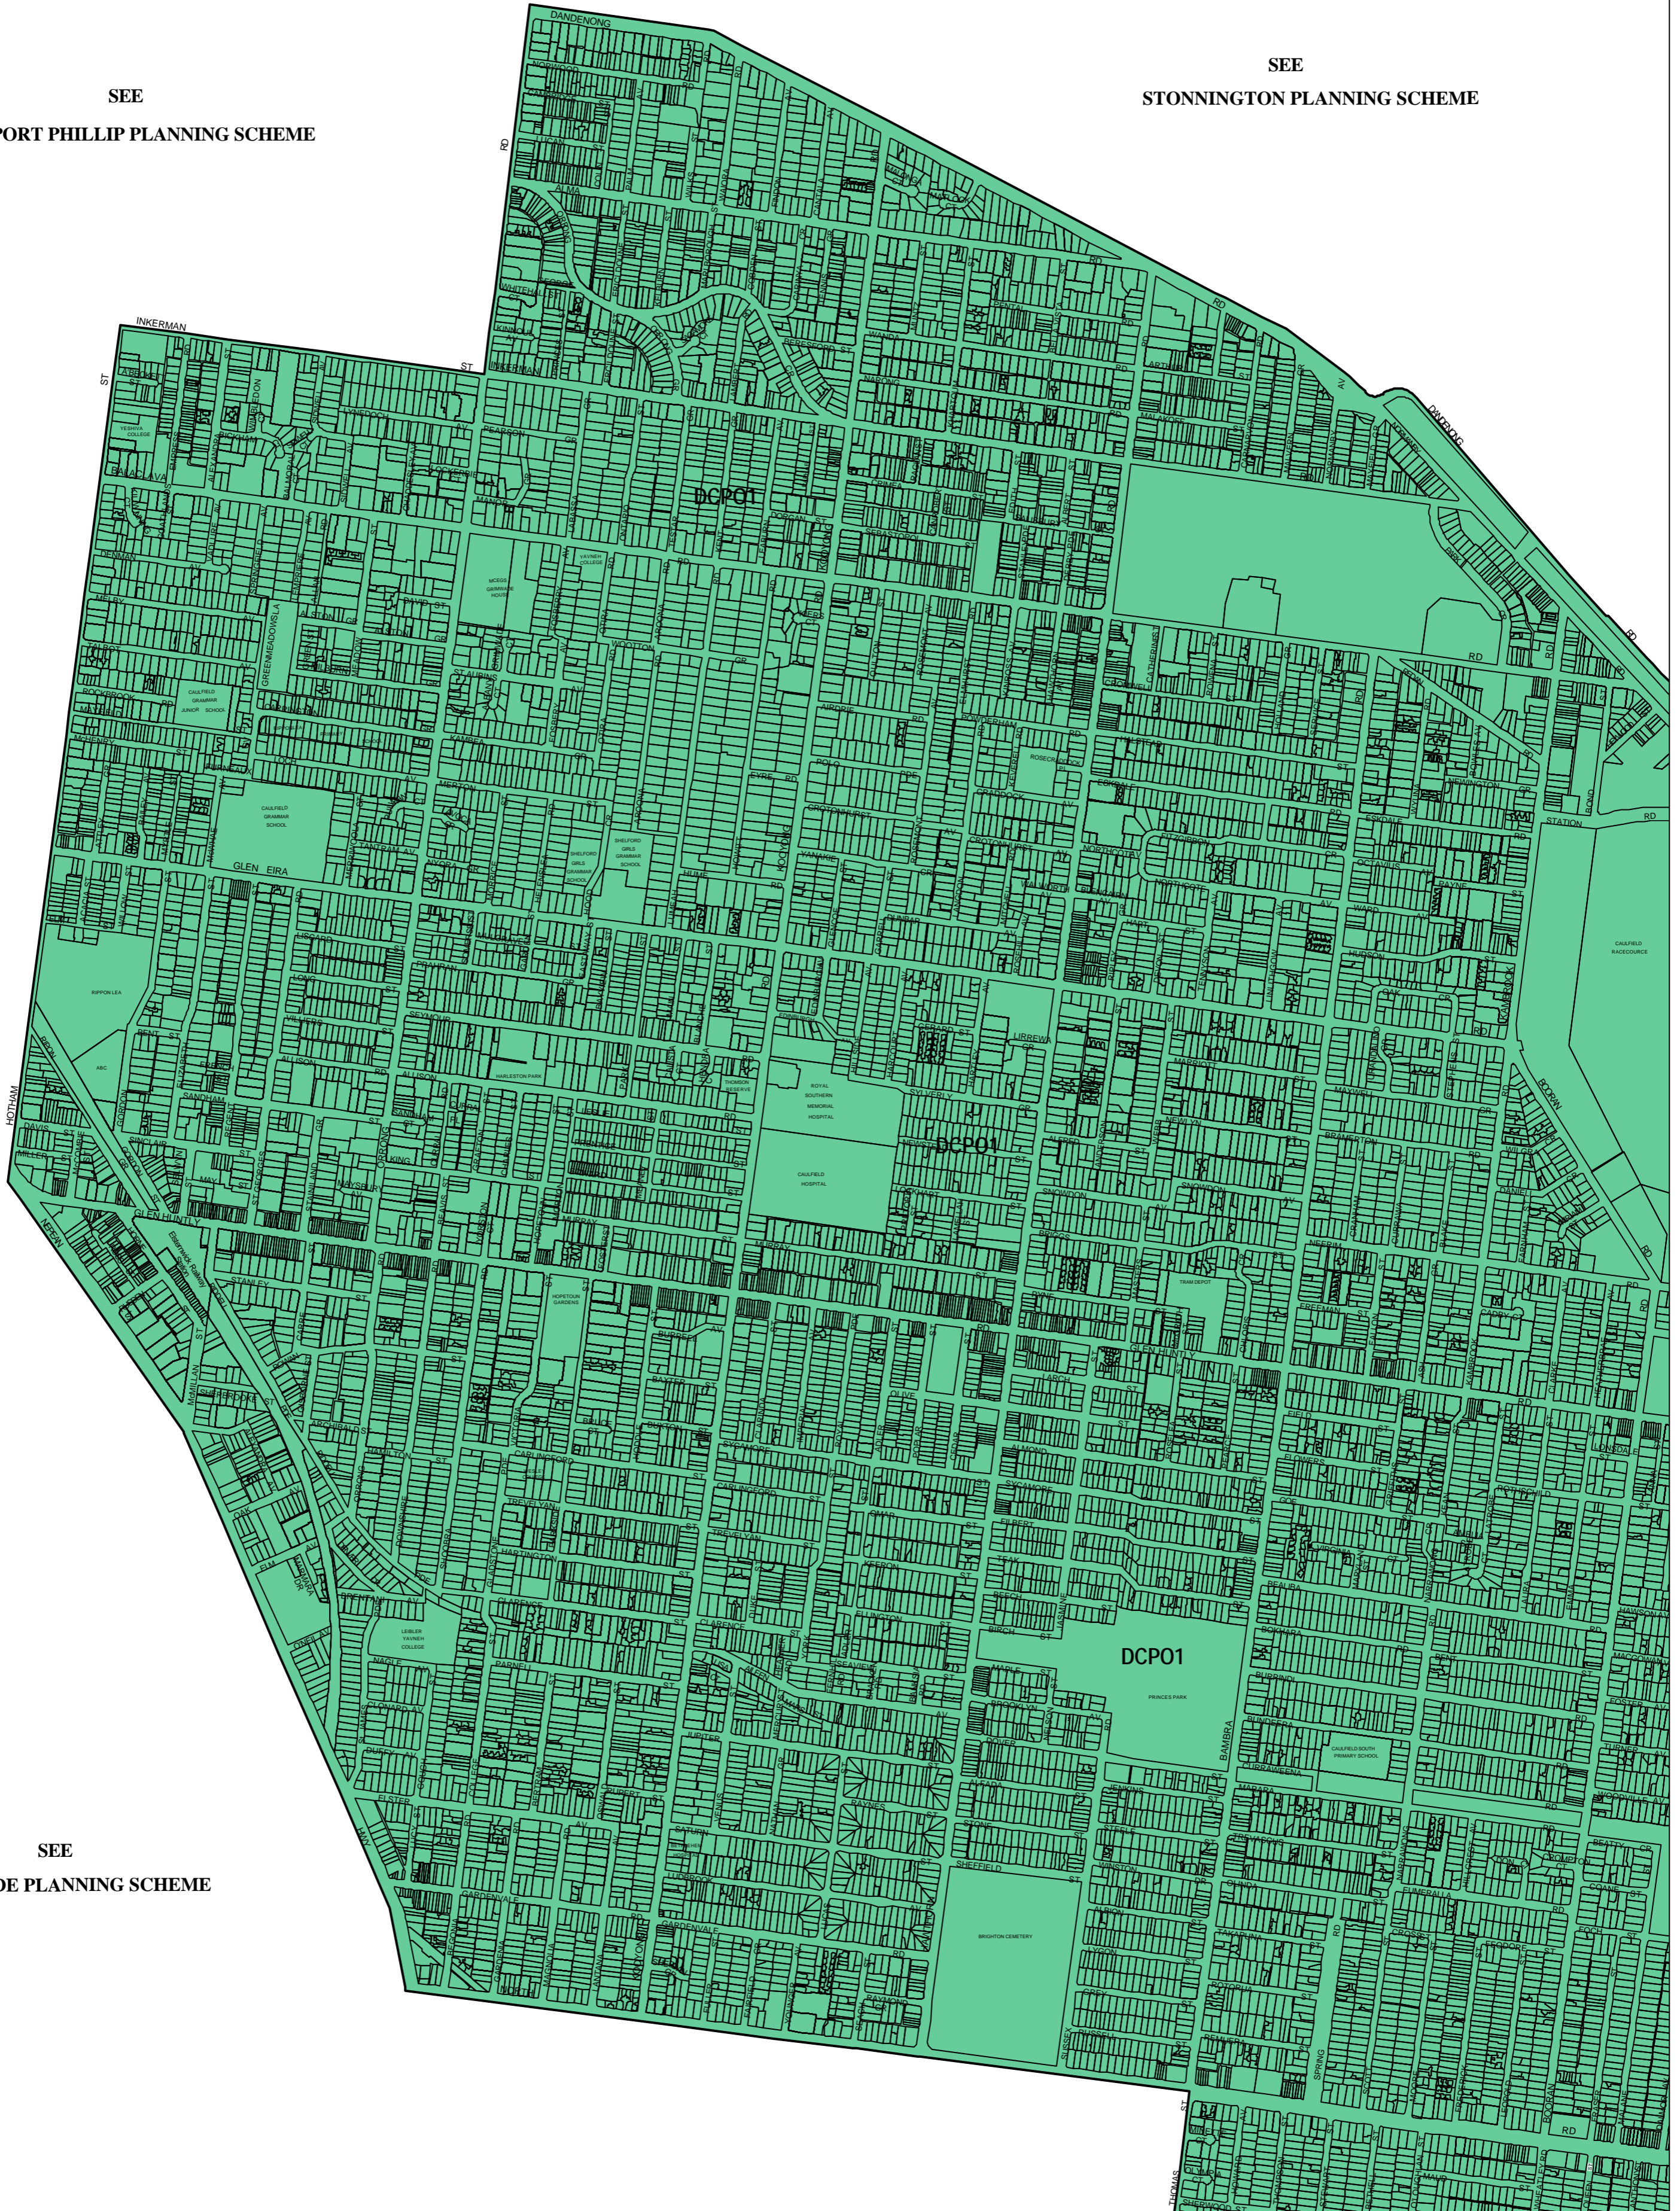

GLEN EIRA PLANNING SCHEME - LOCAL PROVISION

SEE
PORT PHILLIP PLANNING SCHEME

SEE
STONNINGTON PLANNING SCHEME

SEE
BAYSIDE PLANNING SCHEME

Overlays
Development Contributions Plan
Overlay - Schedule 1

Printed: 3/7/2007

AMENDMENT C3