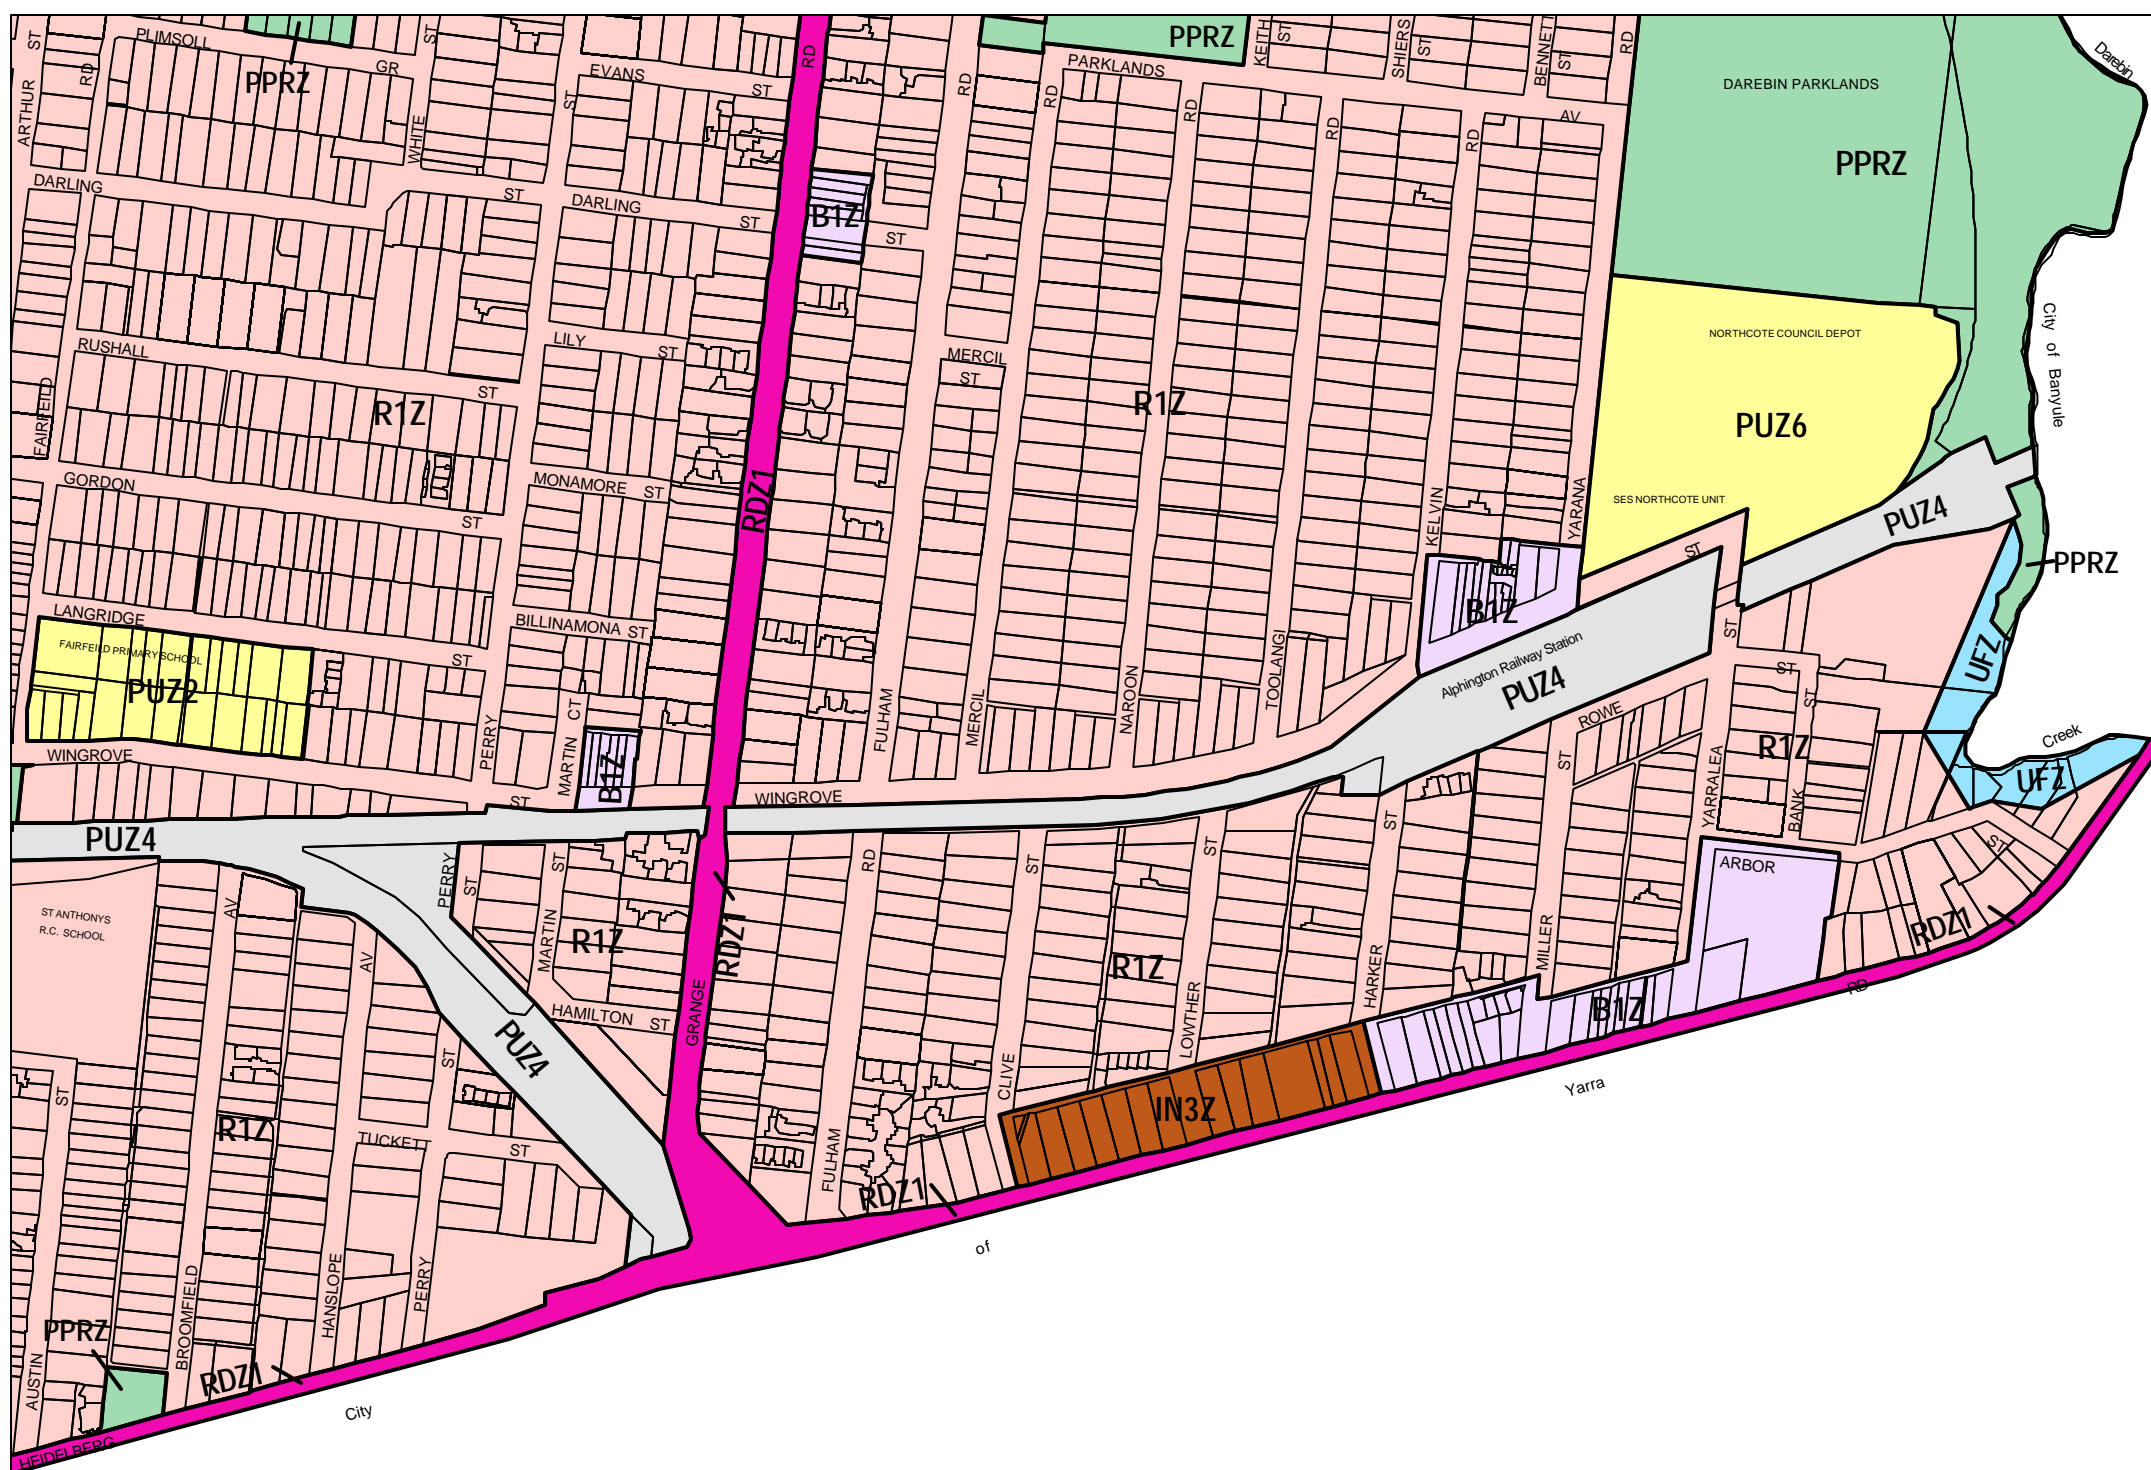

DAREBIN PLANNING SCHEME - LOCAL PROVISION

SEE BANYULE PLANNING SCHEME

SEE YARRA PLANNING SCHEME

SEE BOROONDARA
PLANNING SCHEME

SEE BOROONDARA PLANNING SCHEME

Business	Residential
BTZ Business 1 Zone	R1Z Residential 1 Zone
Industrial	Special Purpose
IN3Z Industrial 3 Zone	UFZ Urban Floodway Zone
Public Land	
PPRZ Public Park And Recreation Zone	
PUZZ Public Use Zone - Education	
PUZL Public Use Zone - Local Government	
PUZ4 Public Use Zone - Transport	
RDZ1 Road Zone - Category 1	

AUSTRALIAN MAP GRID ZONE 55

Printed: 23/10/2008

AMENDMENT C61