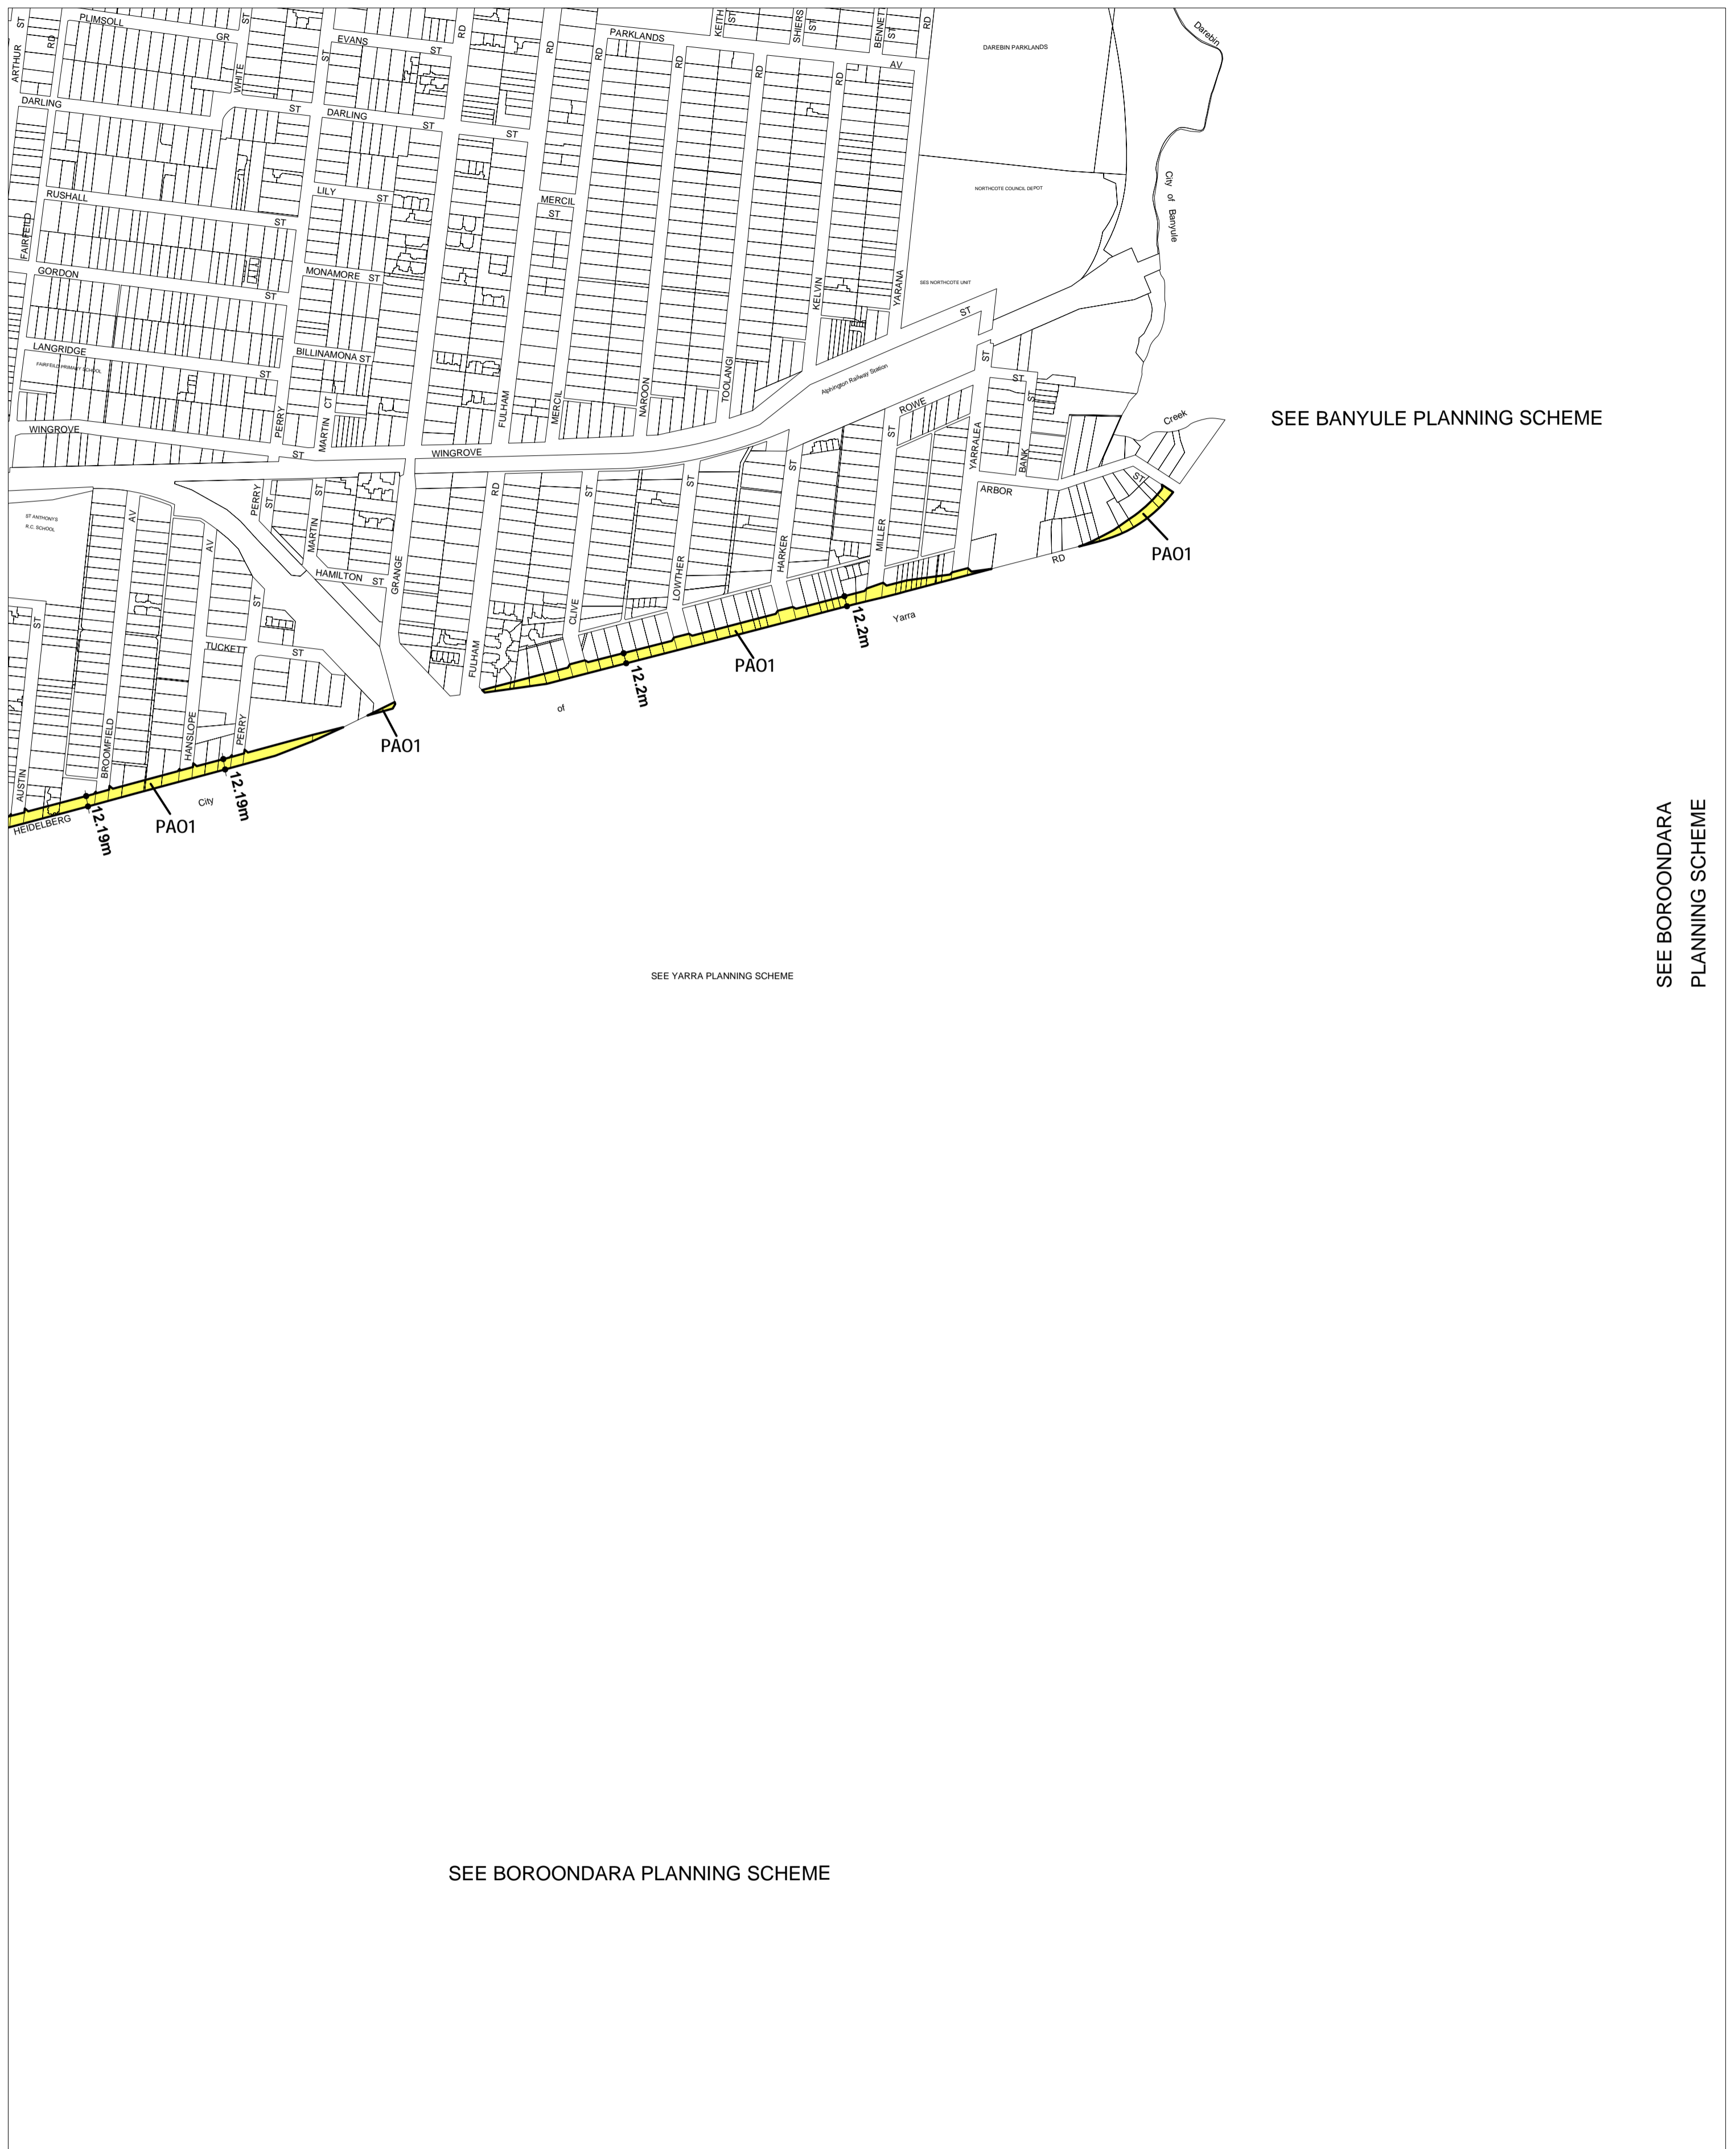

DAREBIN PLANNING SCHEME - LOCAL PROVISION

SEE BANYULE PLANNING SCHEME

SEE BOROONDARA PLANNING SCHEME

SEE YARRA PLANNING SCHEME

SEE BOROONDARA PLANNING SCHEME

Overlays

PA01 Public Acquisition Overlay 1

Printed: 24/6/2009

AMENDMENT C36