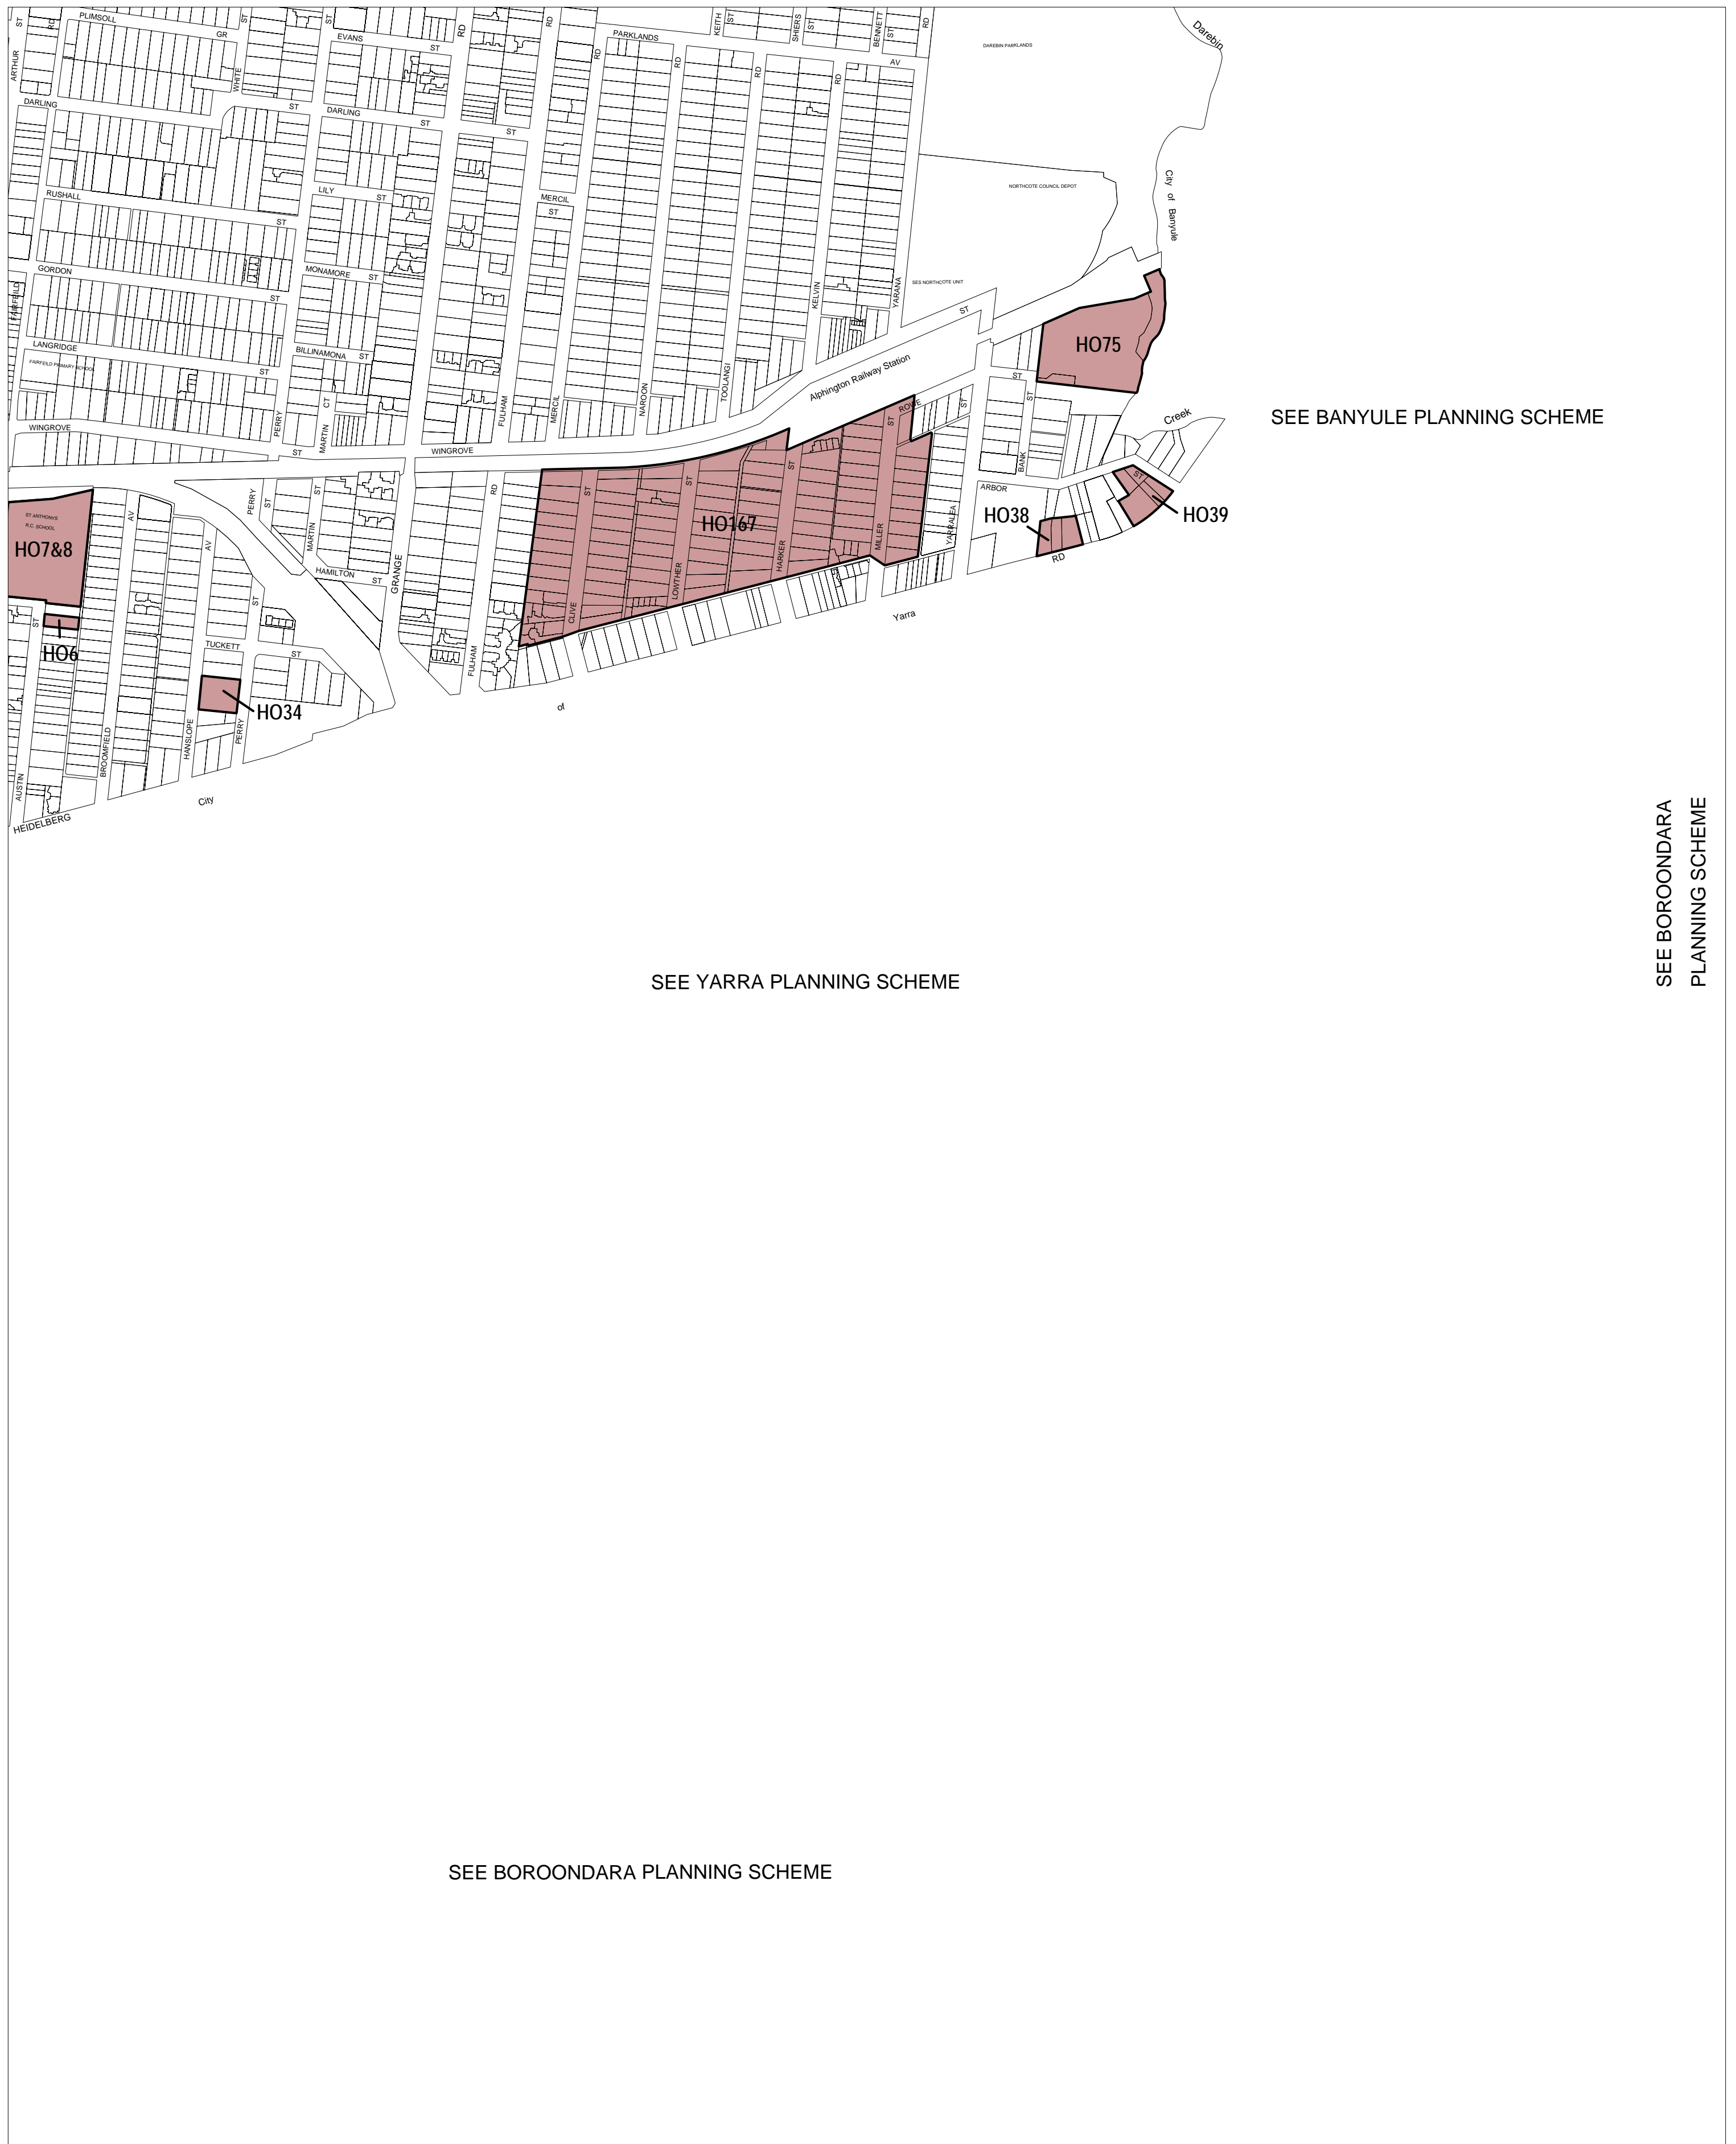

DAREBIN PLANNING SCHEME - LOCAL PROVISION

SEE BANYULE PLANNING SCHEME

SEE YARRA PLANNING SCHEME

SEE BOROONDARA PLANNING SCHEME

SEE BOROONDARA PLANNING SCHEME

This map should be read in conjunction with additional Planning Overlay Maps (if applicable) as indicated on the INDEX TO MAPS.

Overlays

HO Heritage Overlay

100 0 100 200 300 400 500 m

AUSTRALIAN MAP GRID ZONE 55

INDEX TO ADJOINING METRIC SERIES MAP

2	3	4
6	7	8
10	11	12
13	14	15
16	17	18

Victoria
The Place To Be

Printed: 26/7/2007

AMENDMENT C31