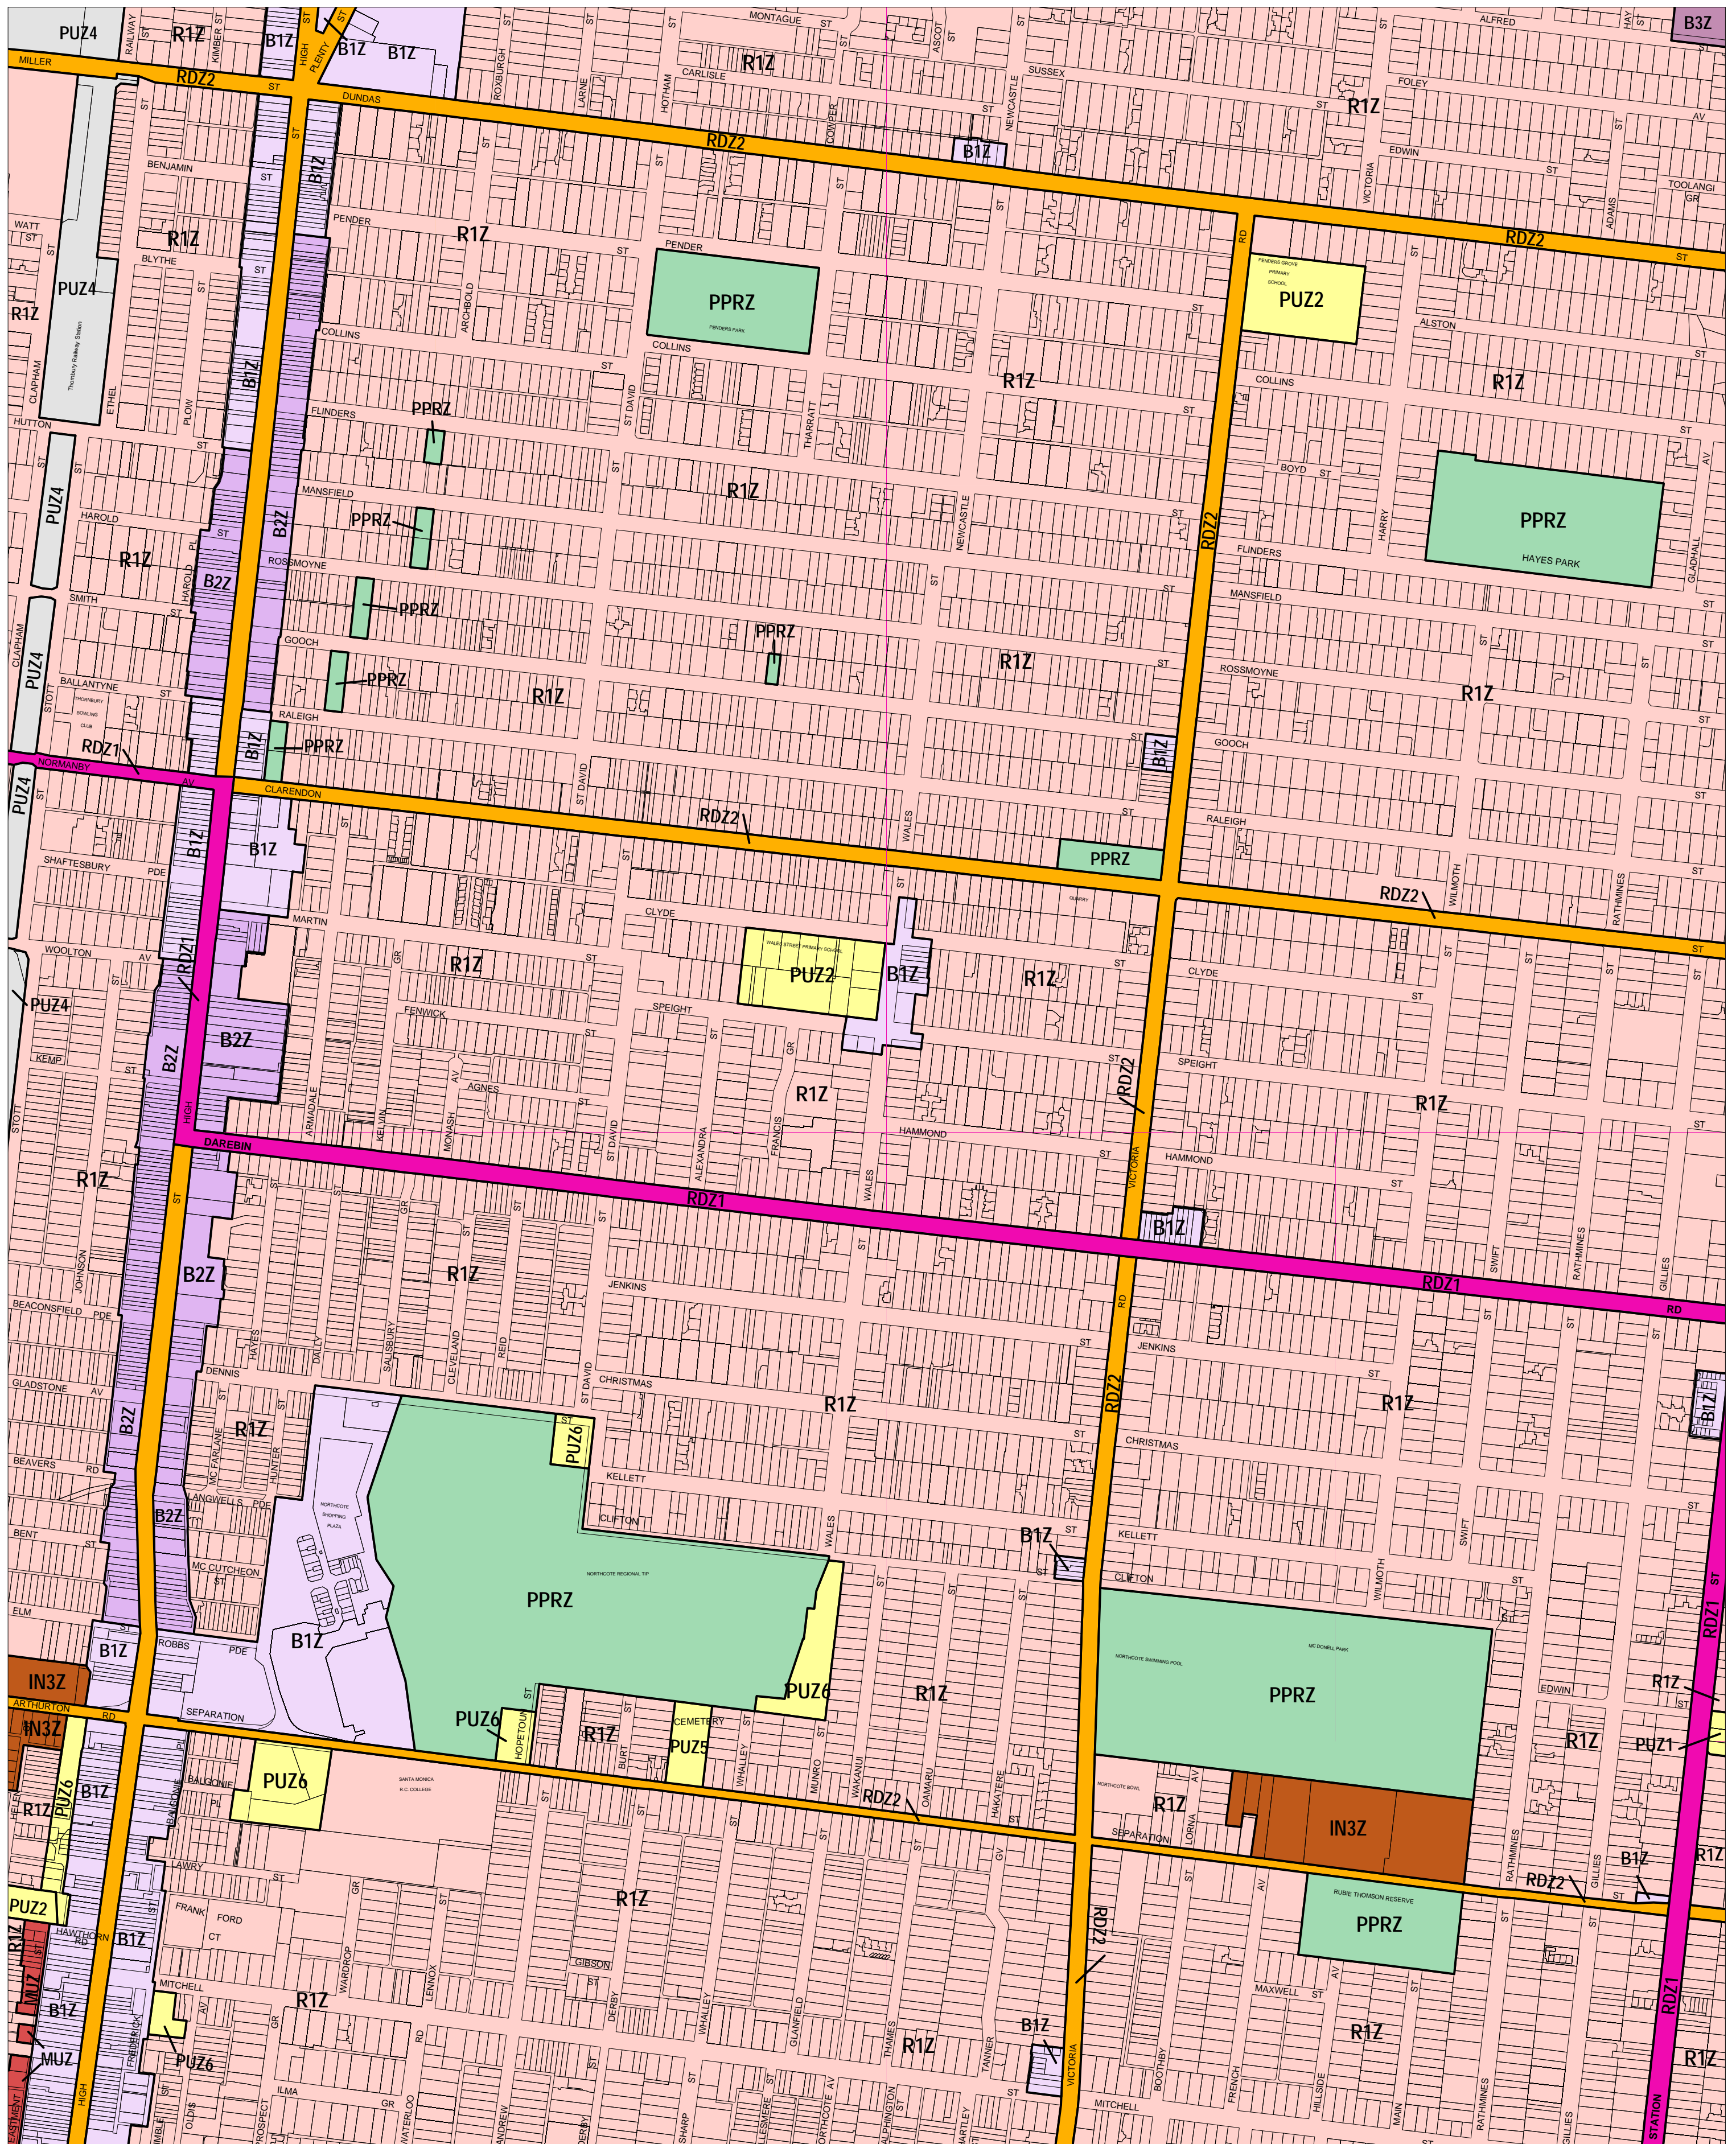

DAREBIN PLANNING SCHEME - LOCAL PROVISION

Business	Public Use Zone - Local Government
B1Z Business 1 Zone	PUZ6
B2Z Business 2 Zone	PUZ1
B3Z Business 3 Zone	
Industrial	Public Use Zone - Transport
IN3Z Industrial 3 Zone	RDZ1
	RDZ2
Public Land	Residential
PPRZ Public Park And Recreation Zone	MUZ Mixed Use Zone
PUZ2 Public Use Zone - Cemetery/Crematorium	R1Z Residential 1 Zone
PUZ3 Public Use Zone - Education