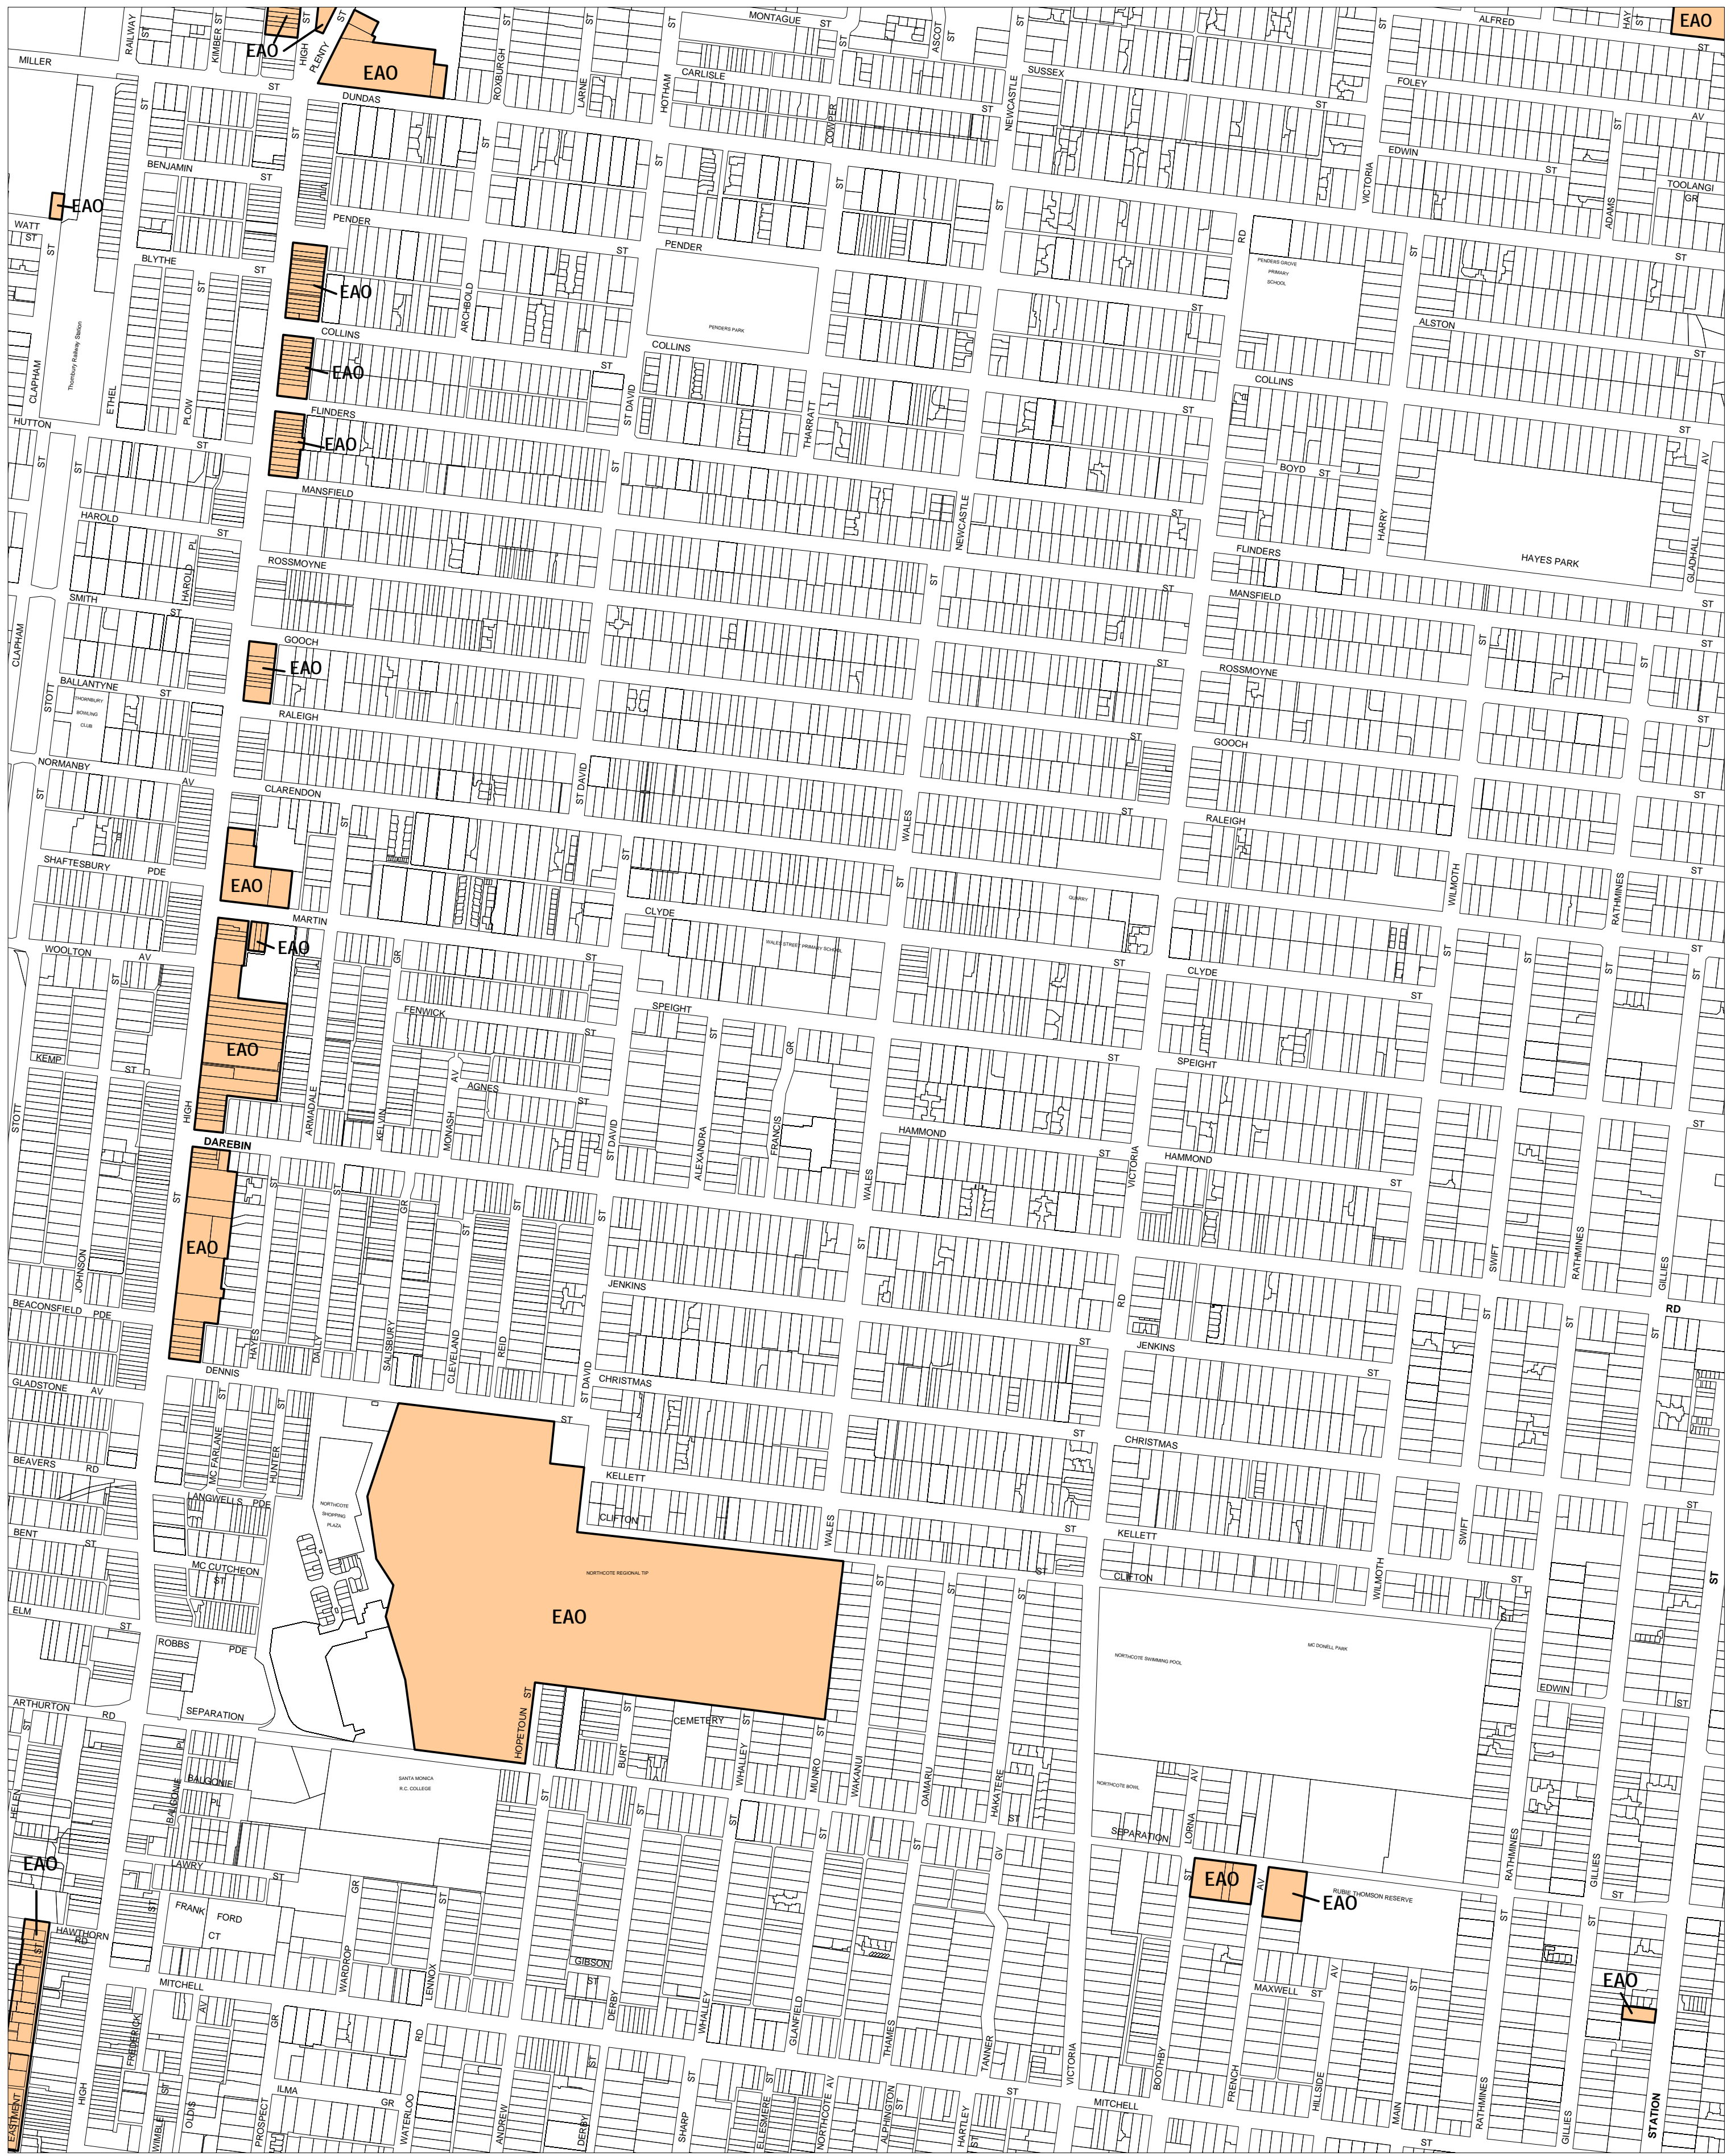

DAREBIN PLANNING SCHEME - LOCAL PROVISION

Overlays
EAO Environmental Audit Overlay

100 0 100 200 300 400 500 m
AUSTRALIAN MAP GRID ZONE 55

INDEX TO ADJOINING METRIC SERIES MAP

2	3	4
6	7	8
10	11	12
13	14	15
16	17	18

Printed: 19/9/2008

AMENDMENT C83