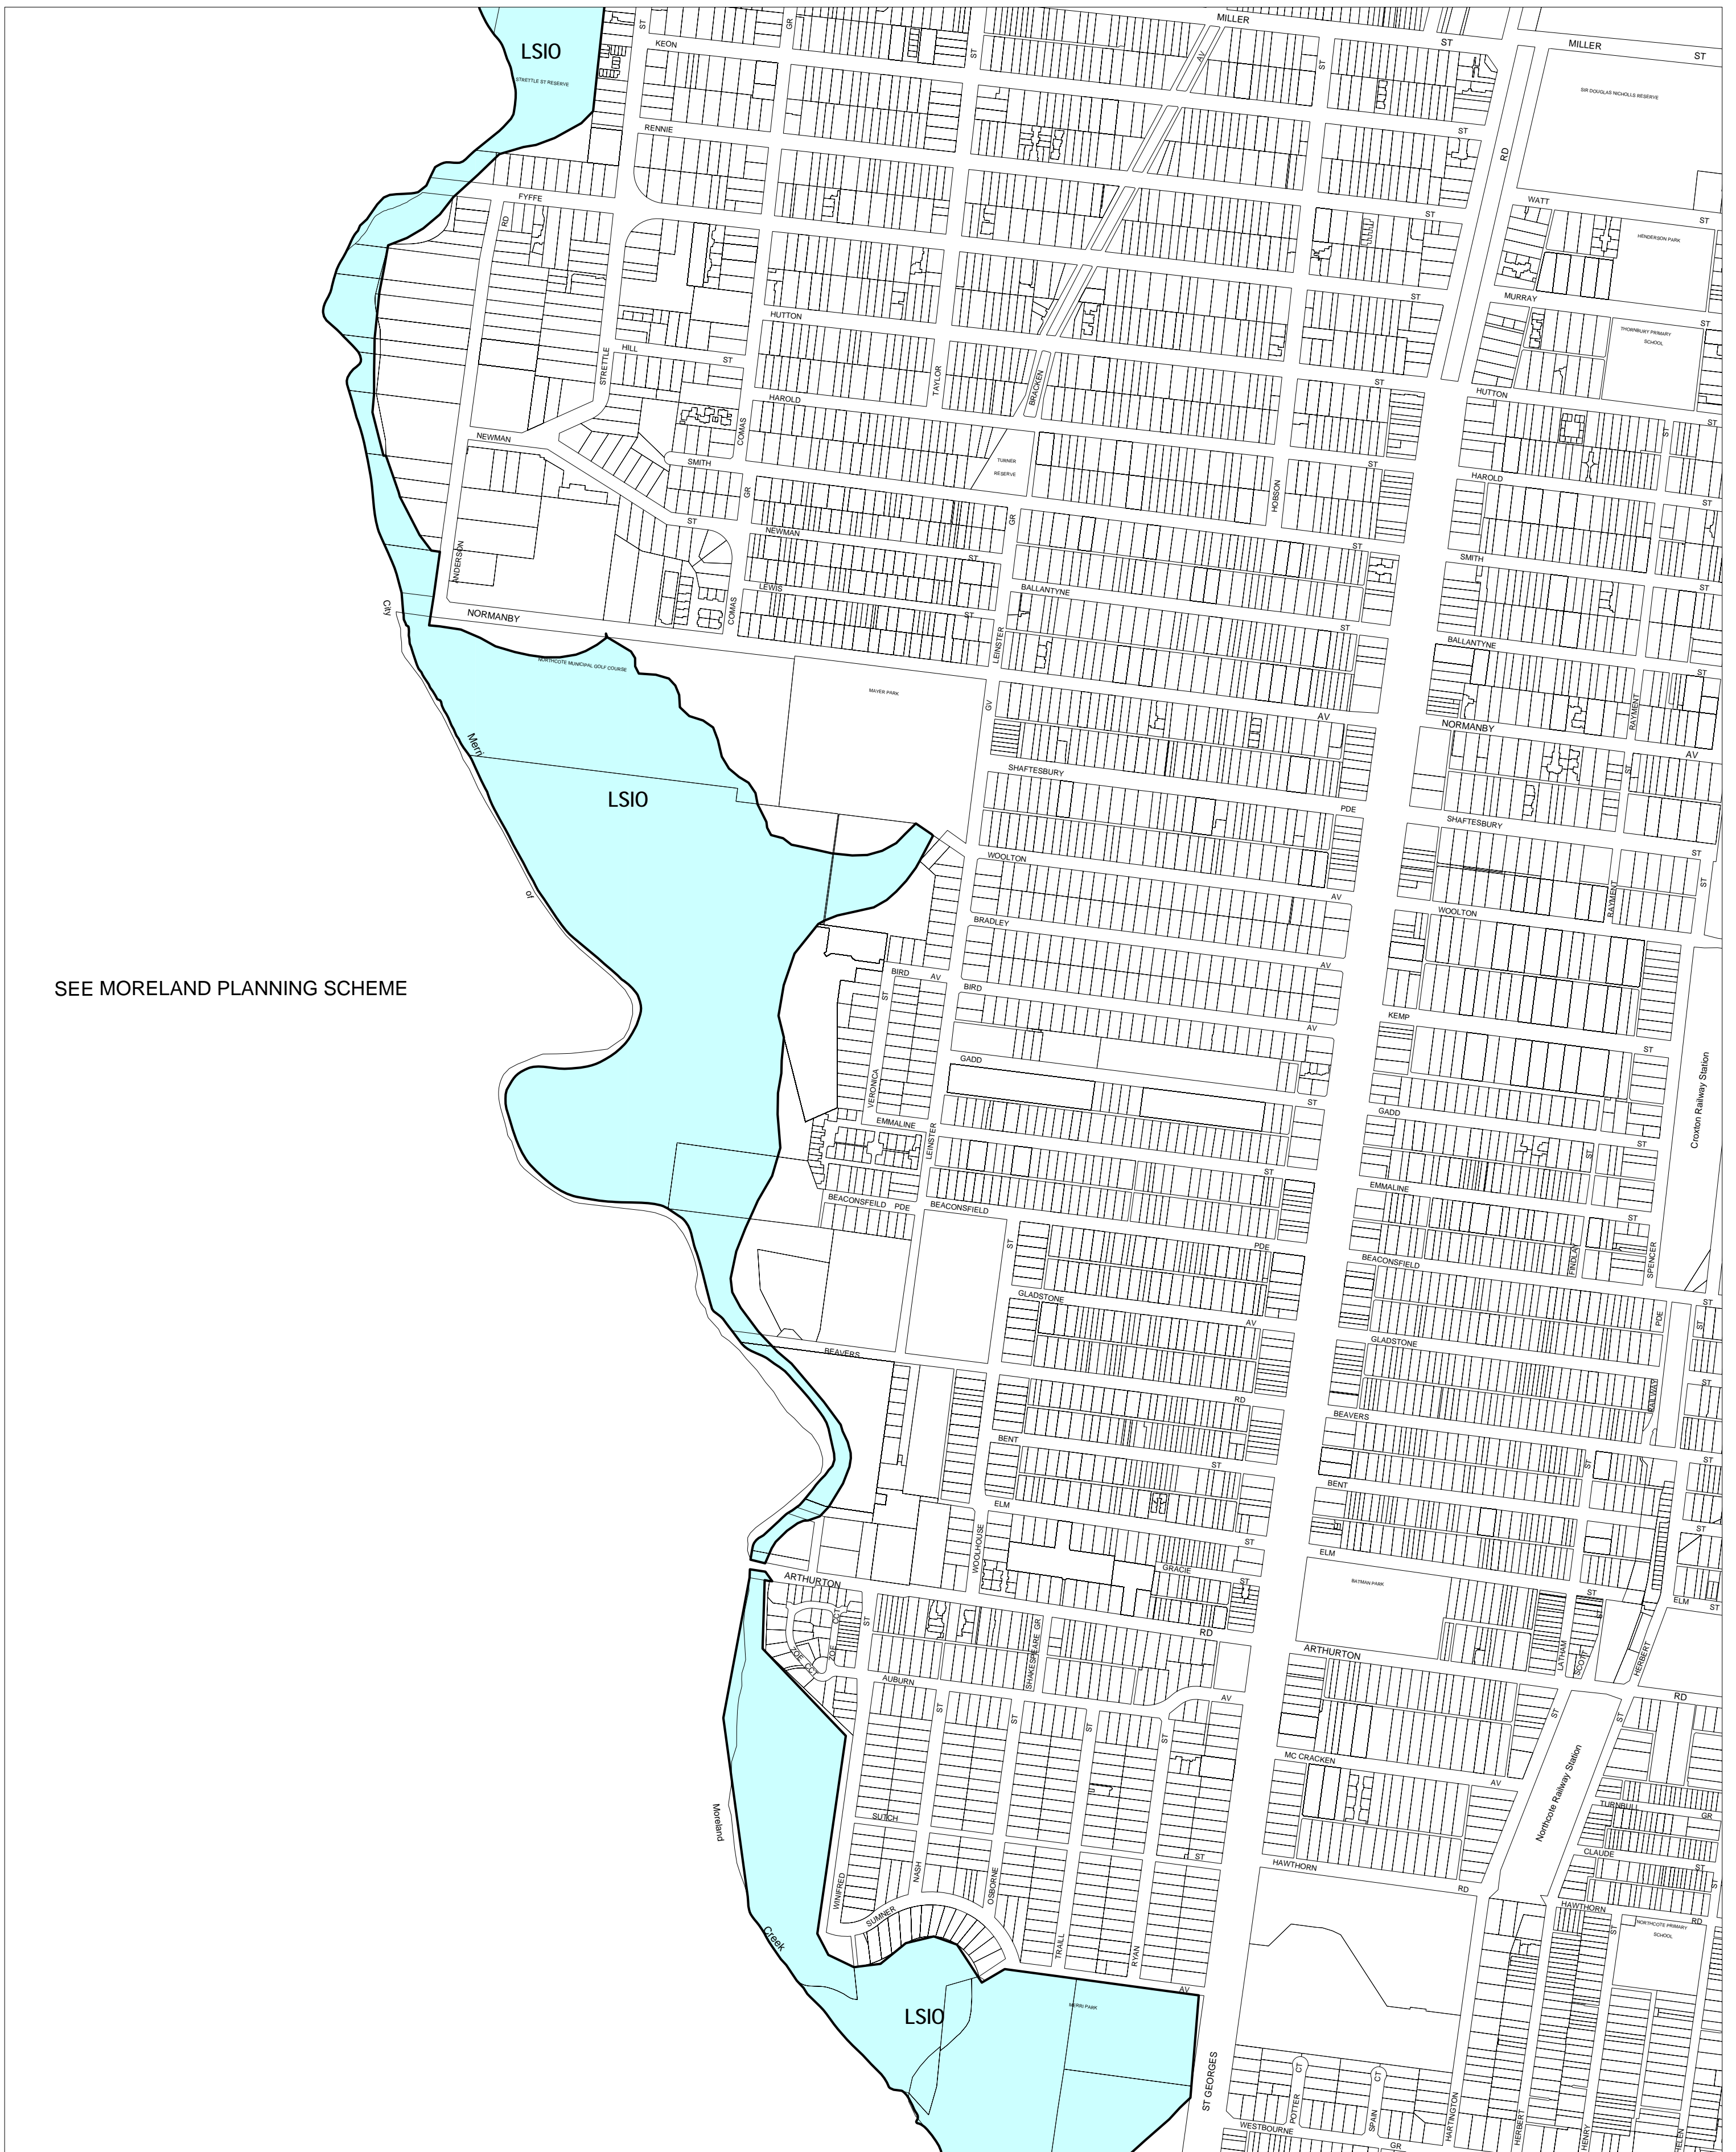

DAREBIN PLANNING SCHEME - LOCAL PROVISION

SEE MORELAND PLANNING SCHEME

Overlays

LSIO Land Subject to Inundation Overlay

Printed: 27/7/2007