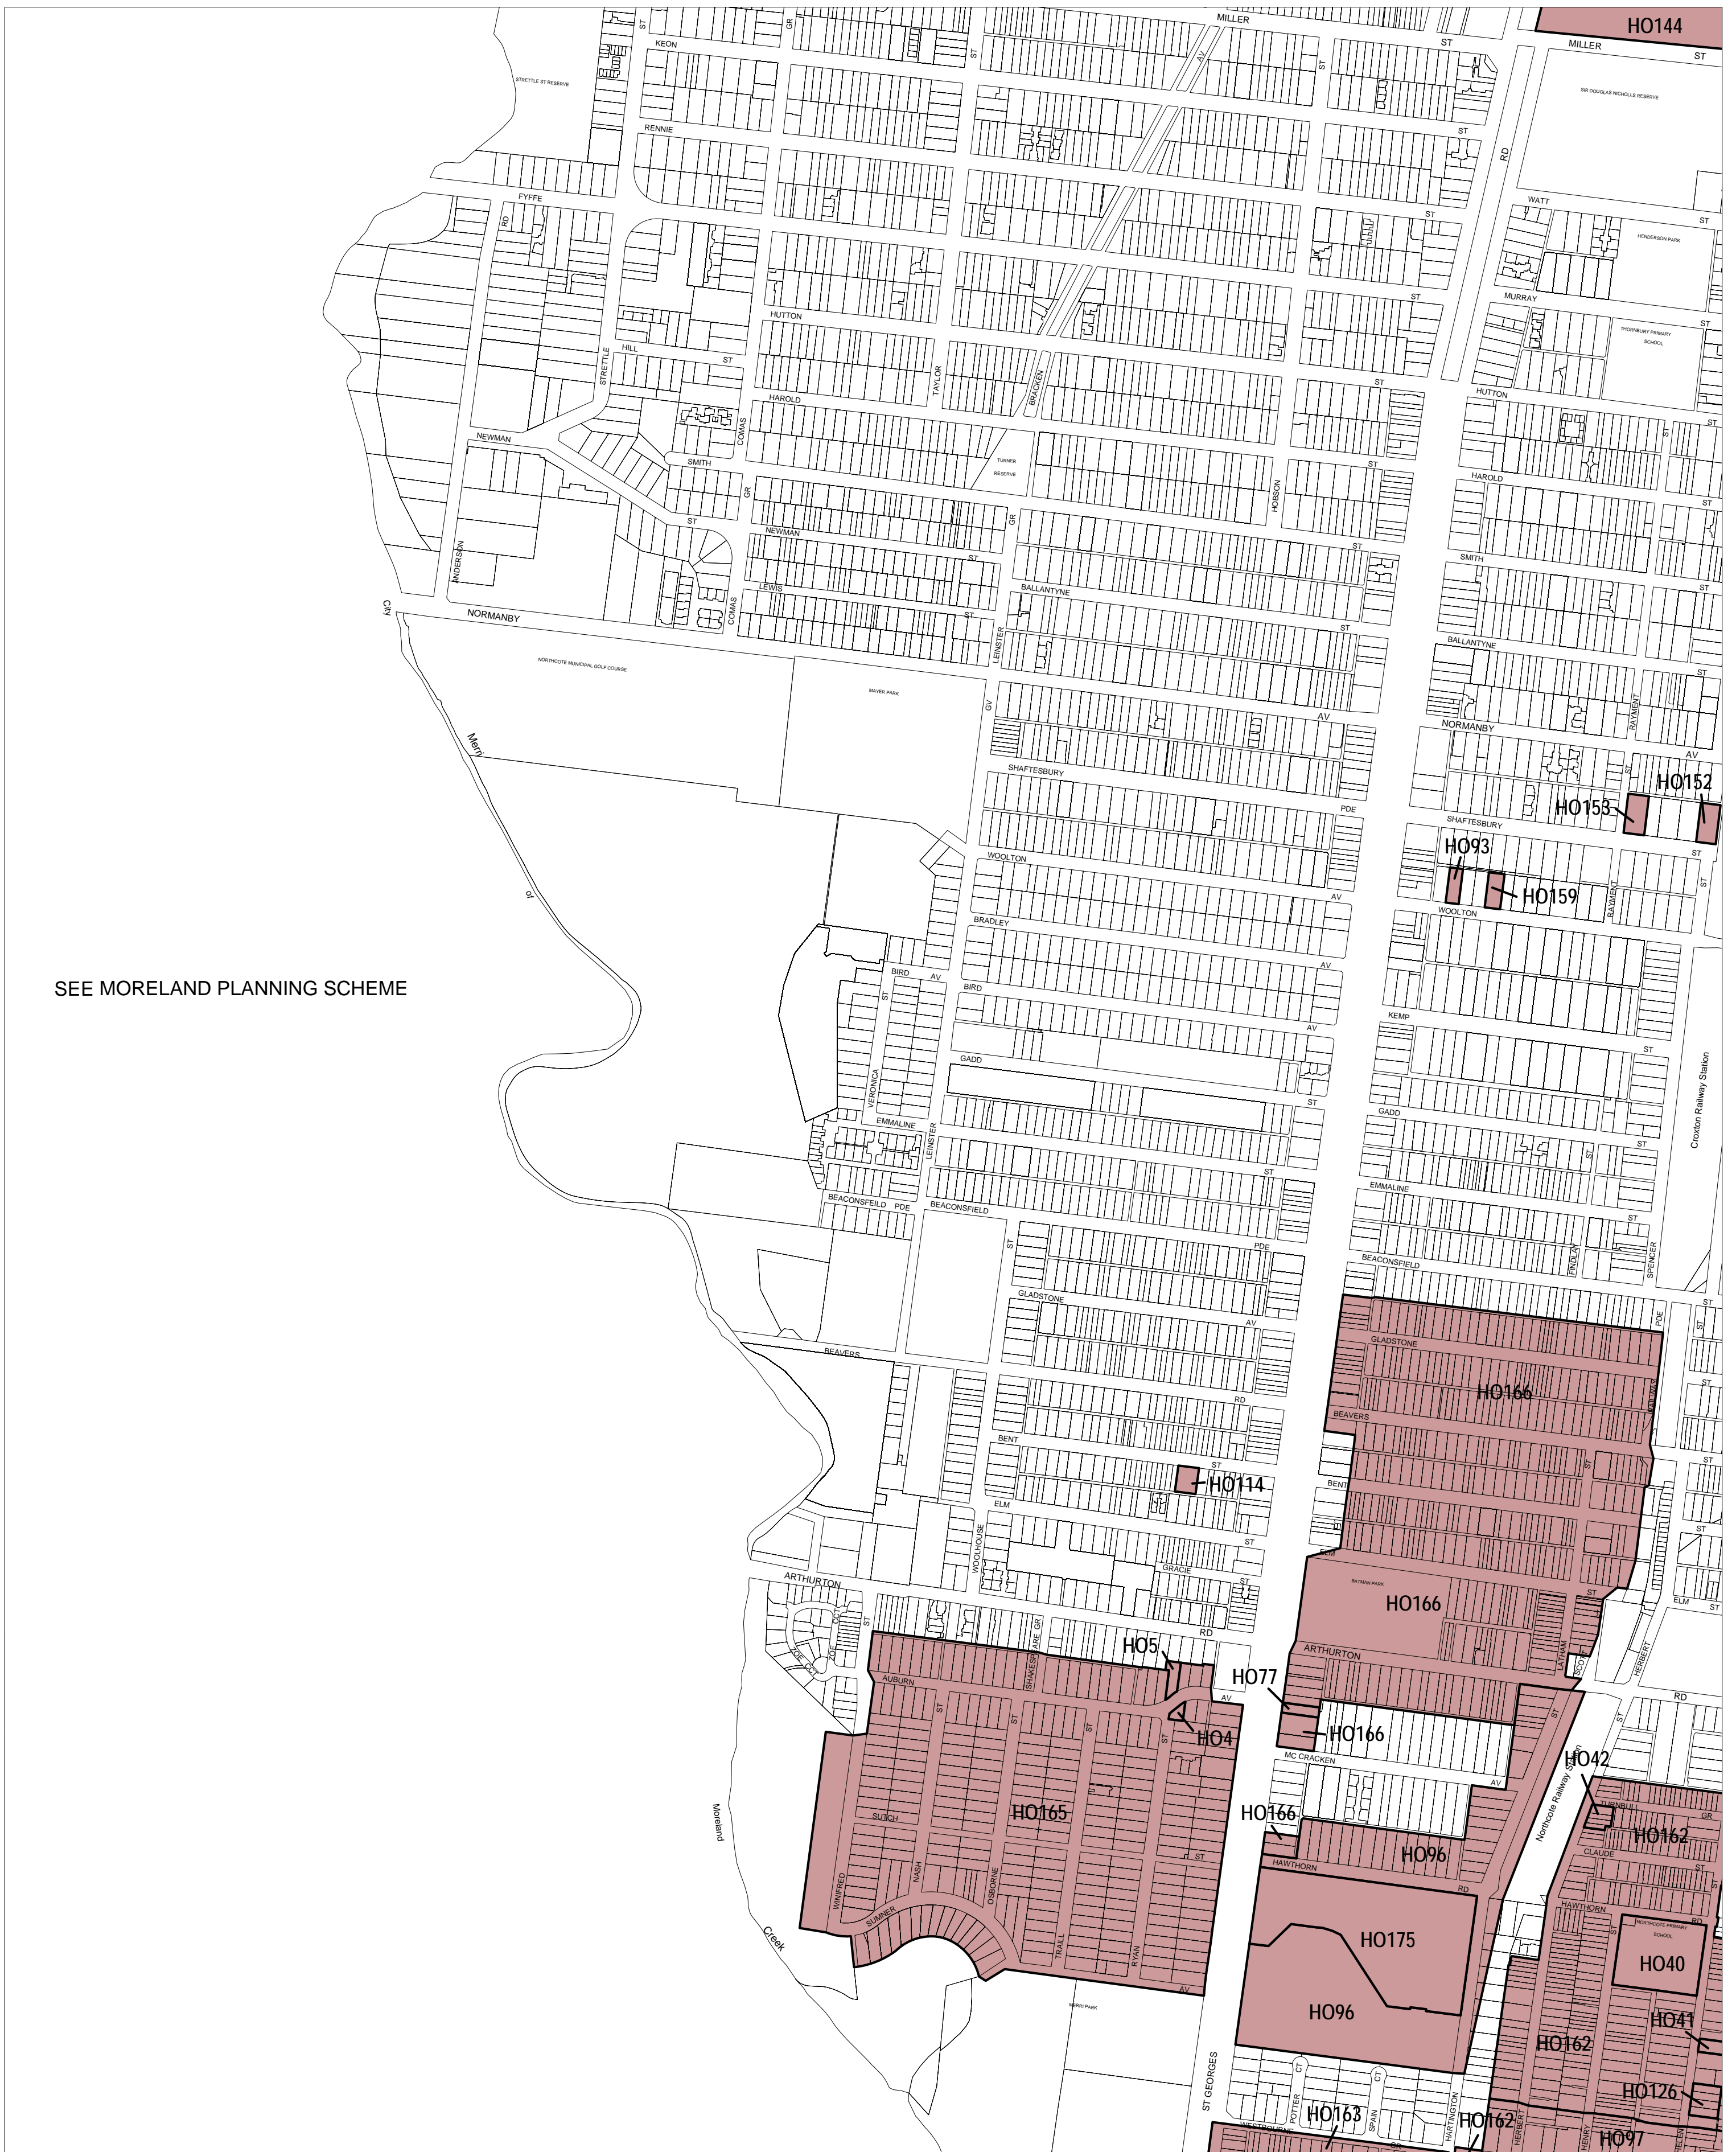

DAREBIN PLANNING SCHEME - LOCAL PROVISION

SEE MORELAND PLANNING SCHEME

Overlays

HO Heritage Overlay

Printed: 26/7/2007

AMENDMENT C42