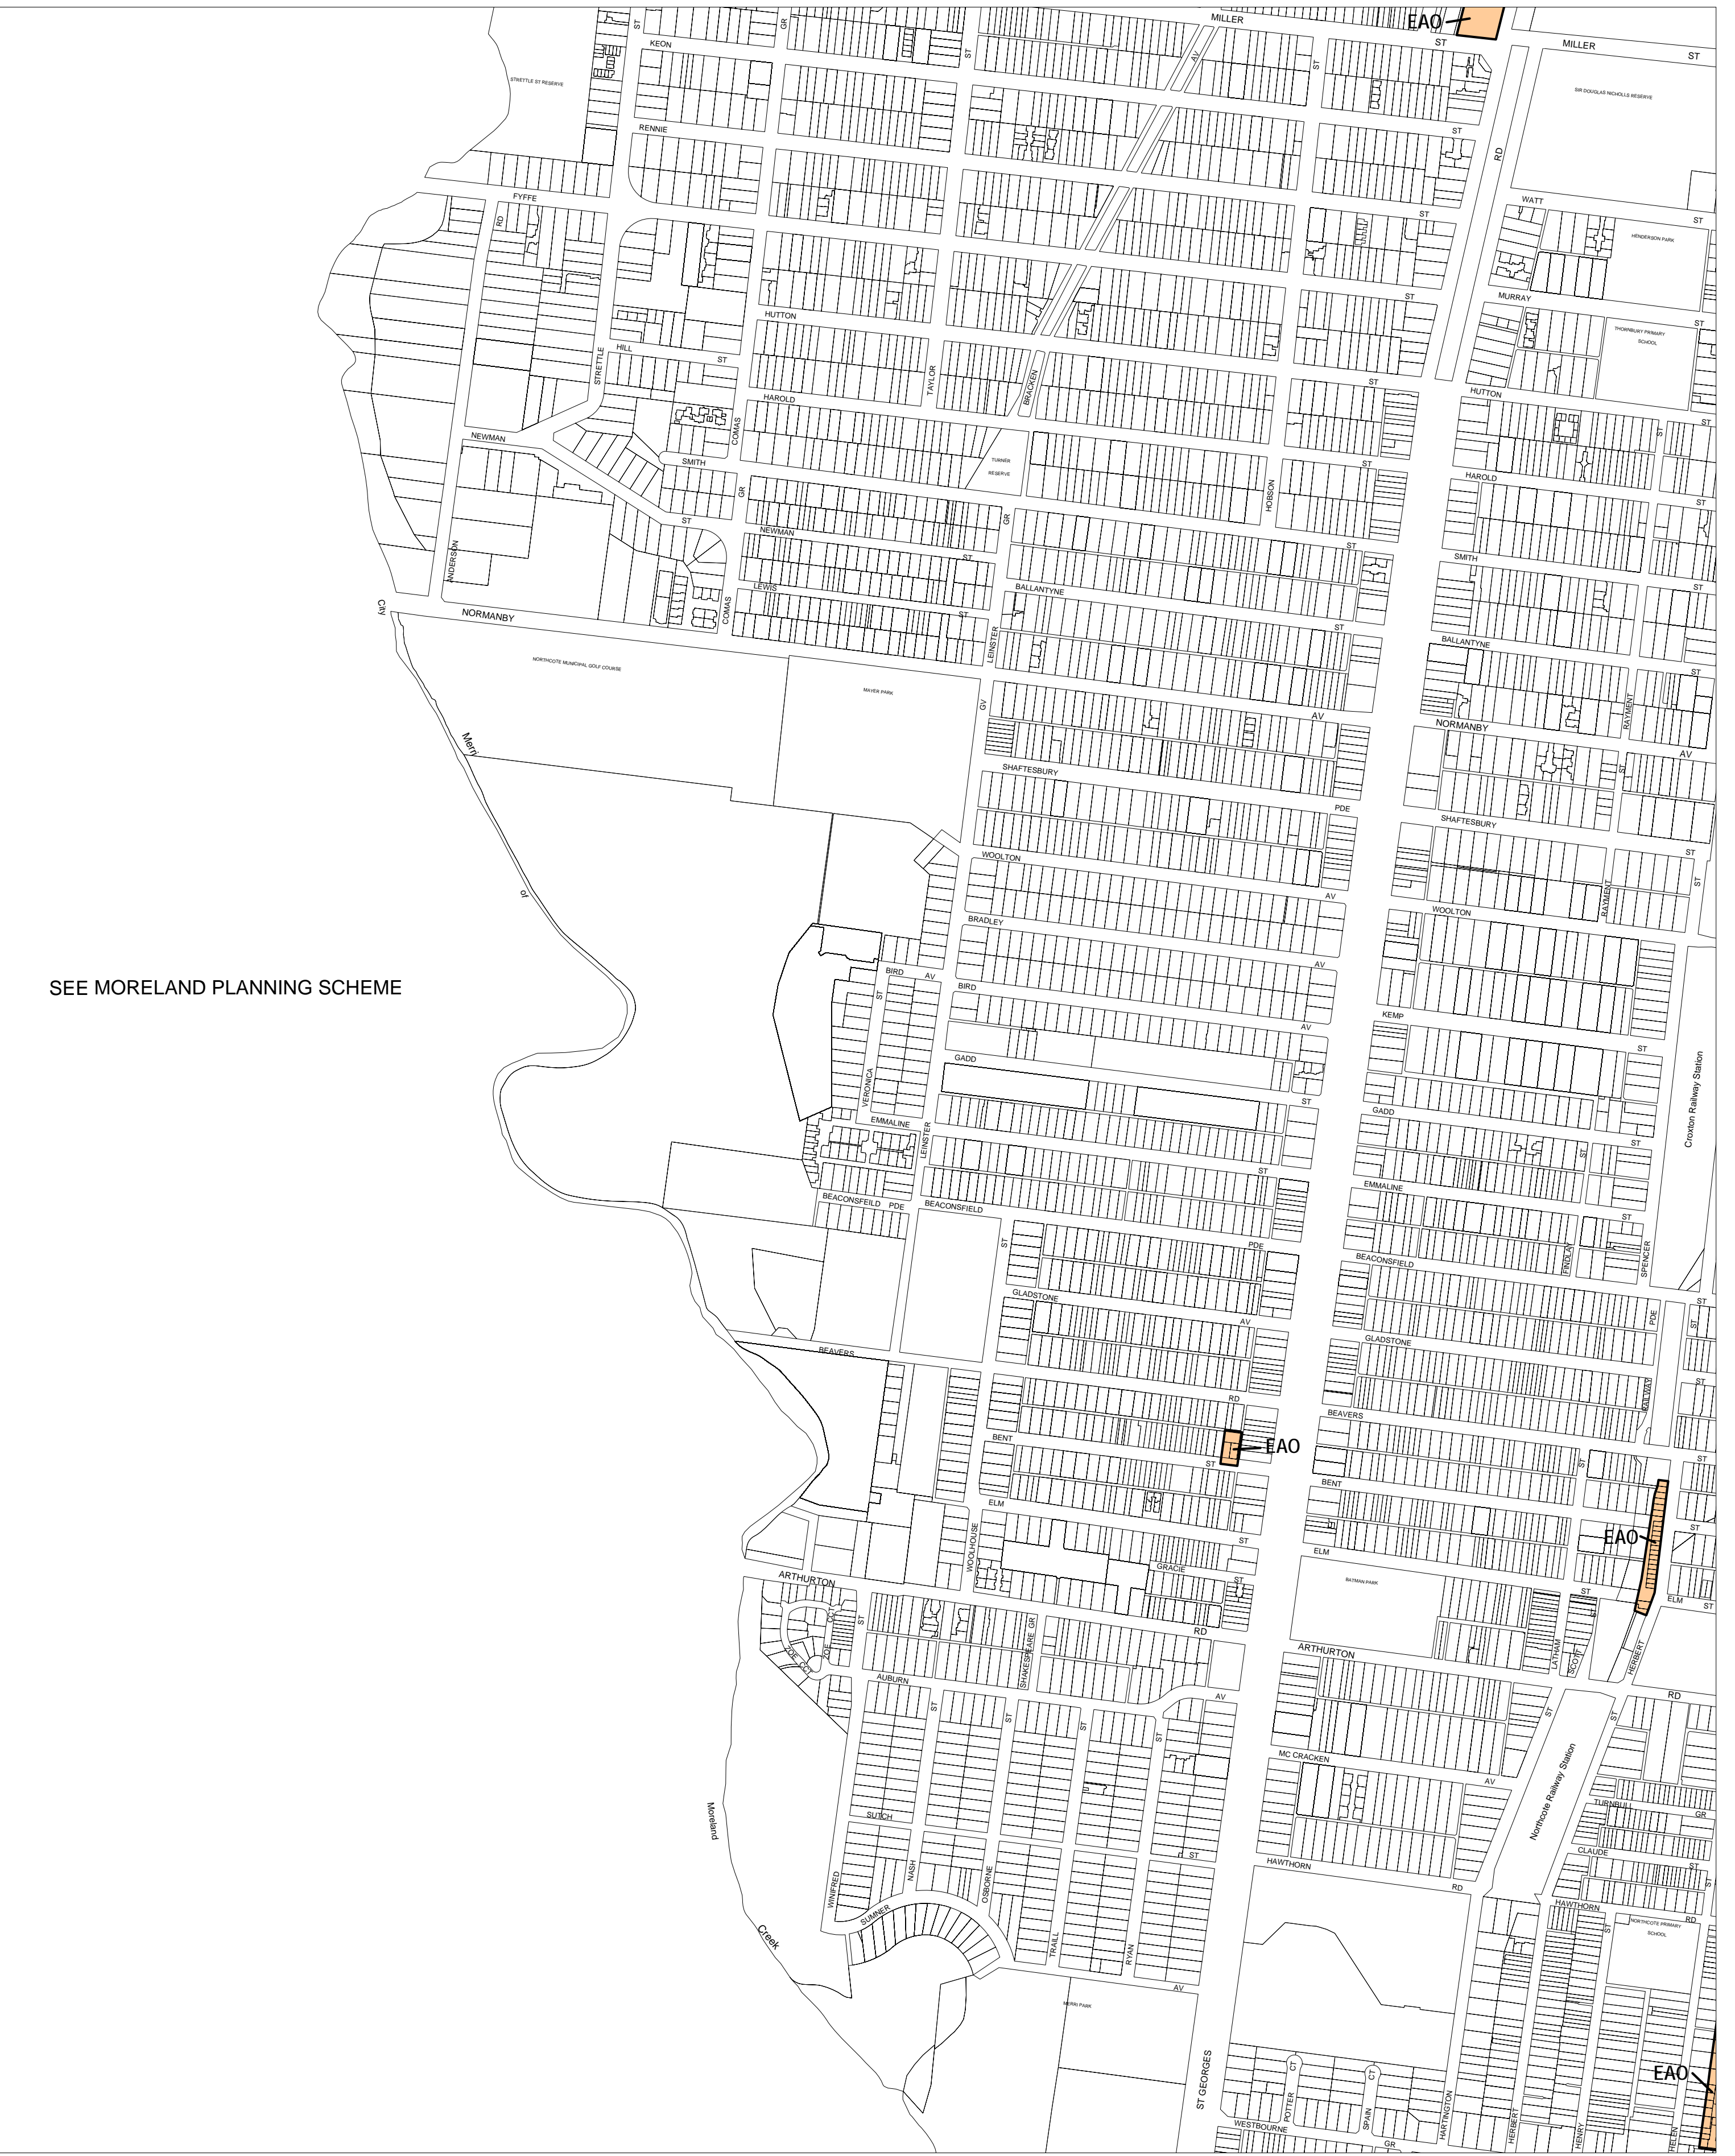

DAREBIN PLANNING SCHEME - LOCAL PROVISION

SEE MORELAND PLANNING SCHEME

Overlays
EAO Environmental Audit Overlay

AUSTRALIAN MAP GRID ZONE 55

Printed: 26/7/2007

AMENDMENT C59