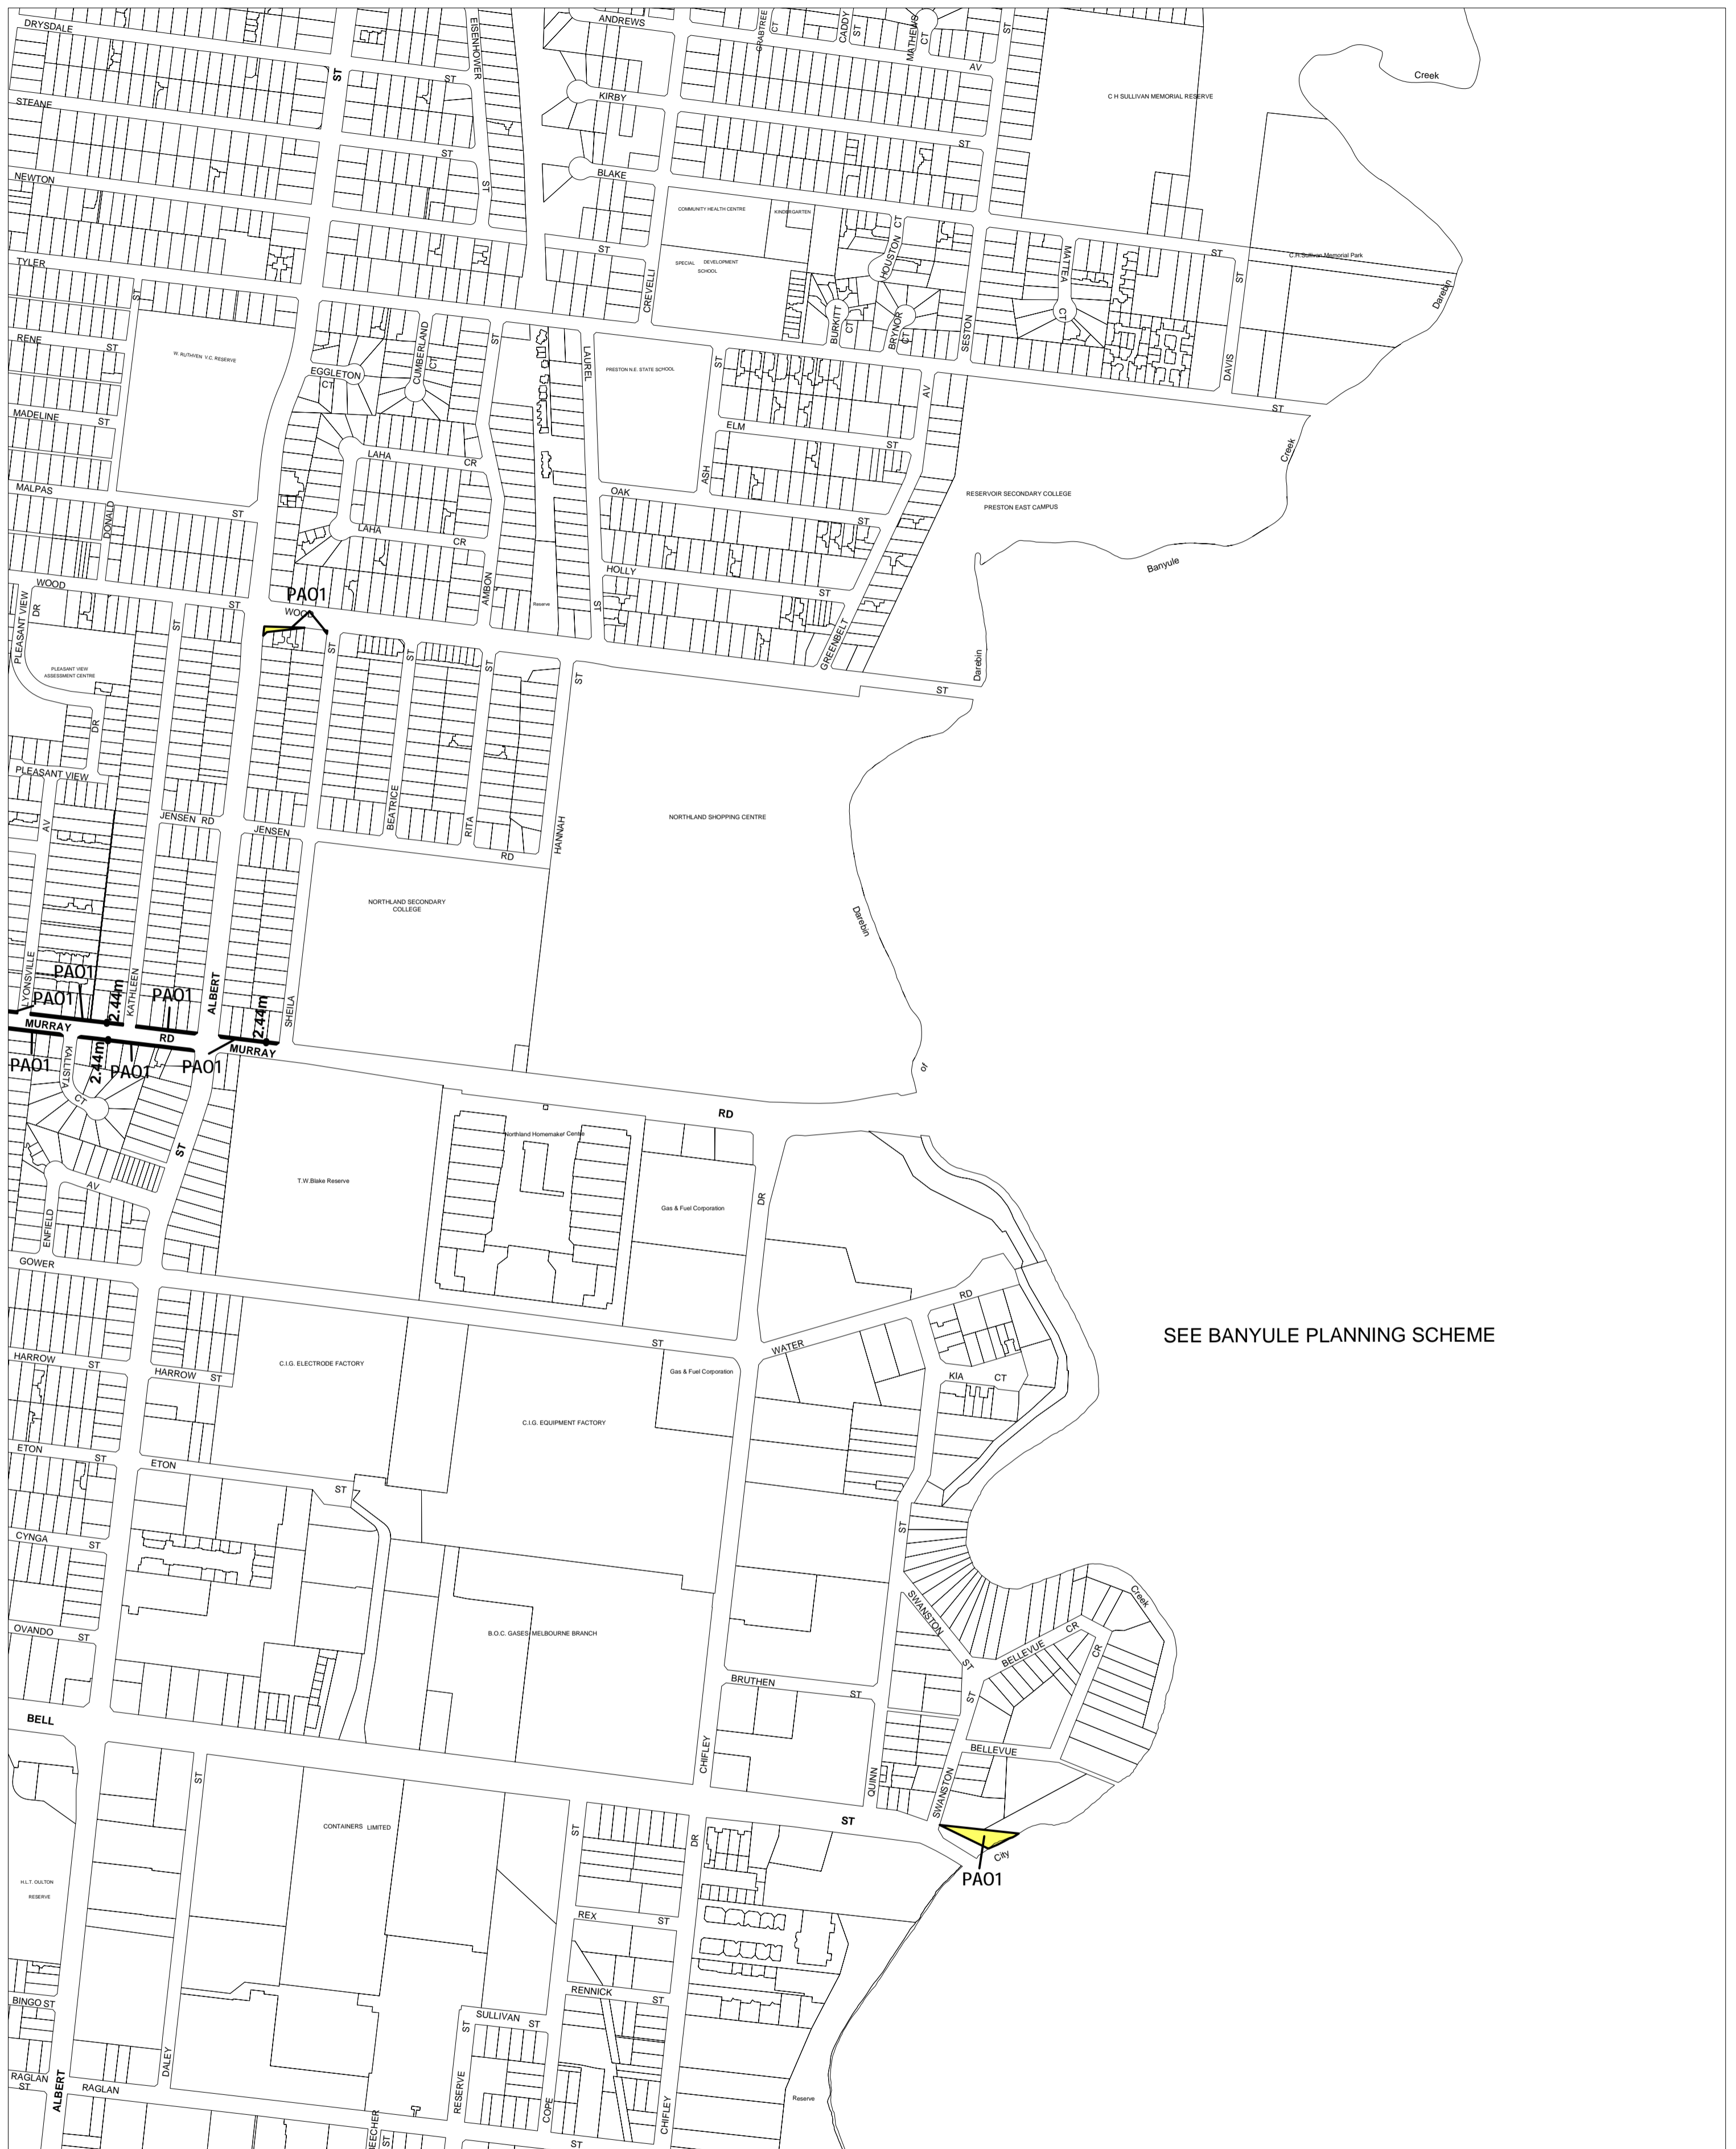

DAREBIN PLANNING SCHEME - LOCAL PROVISION

SEE BANYULE PLANNING SCHEME

Overlays

PA01 Public Acquisition Overlay 1

AUSTRALIAN MAP GRID ZONE 55

INDEX TO ADJOINING METRIC SERIES MAP

1	2	3	4
5	6	7	8
9	10	11	12
13	14	15	16
17	18		

Printed: 24/6/2009