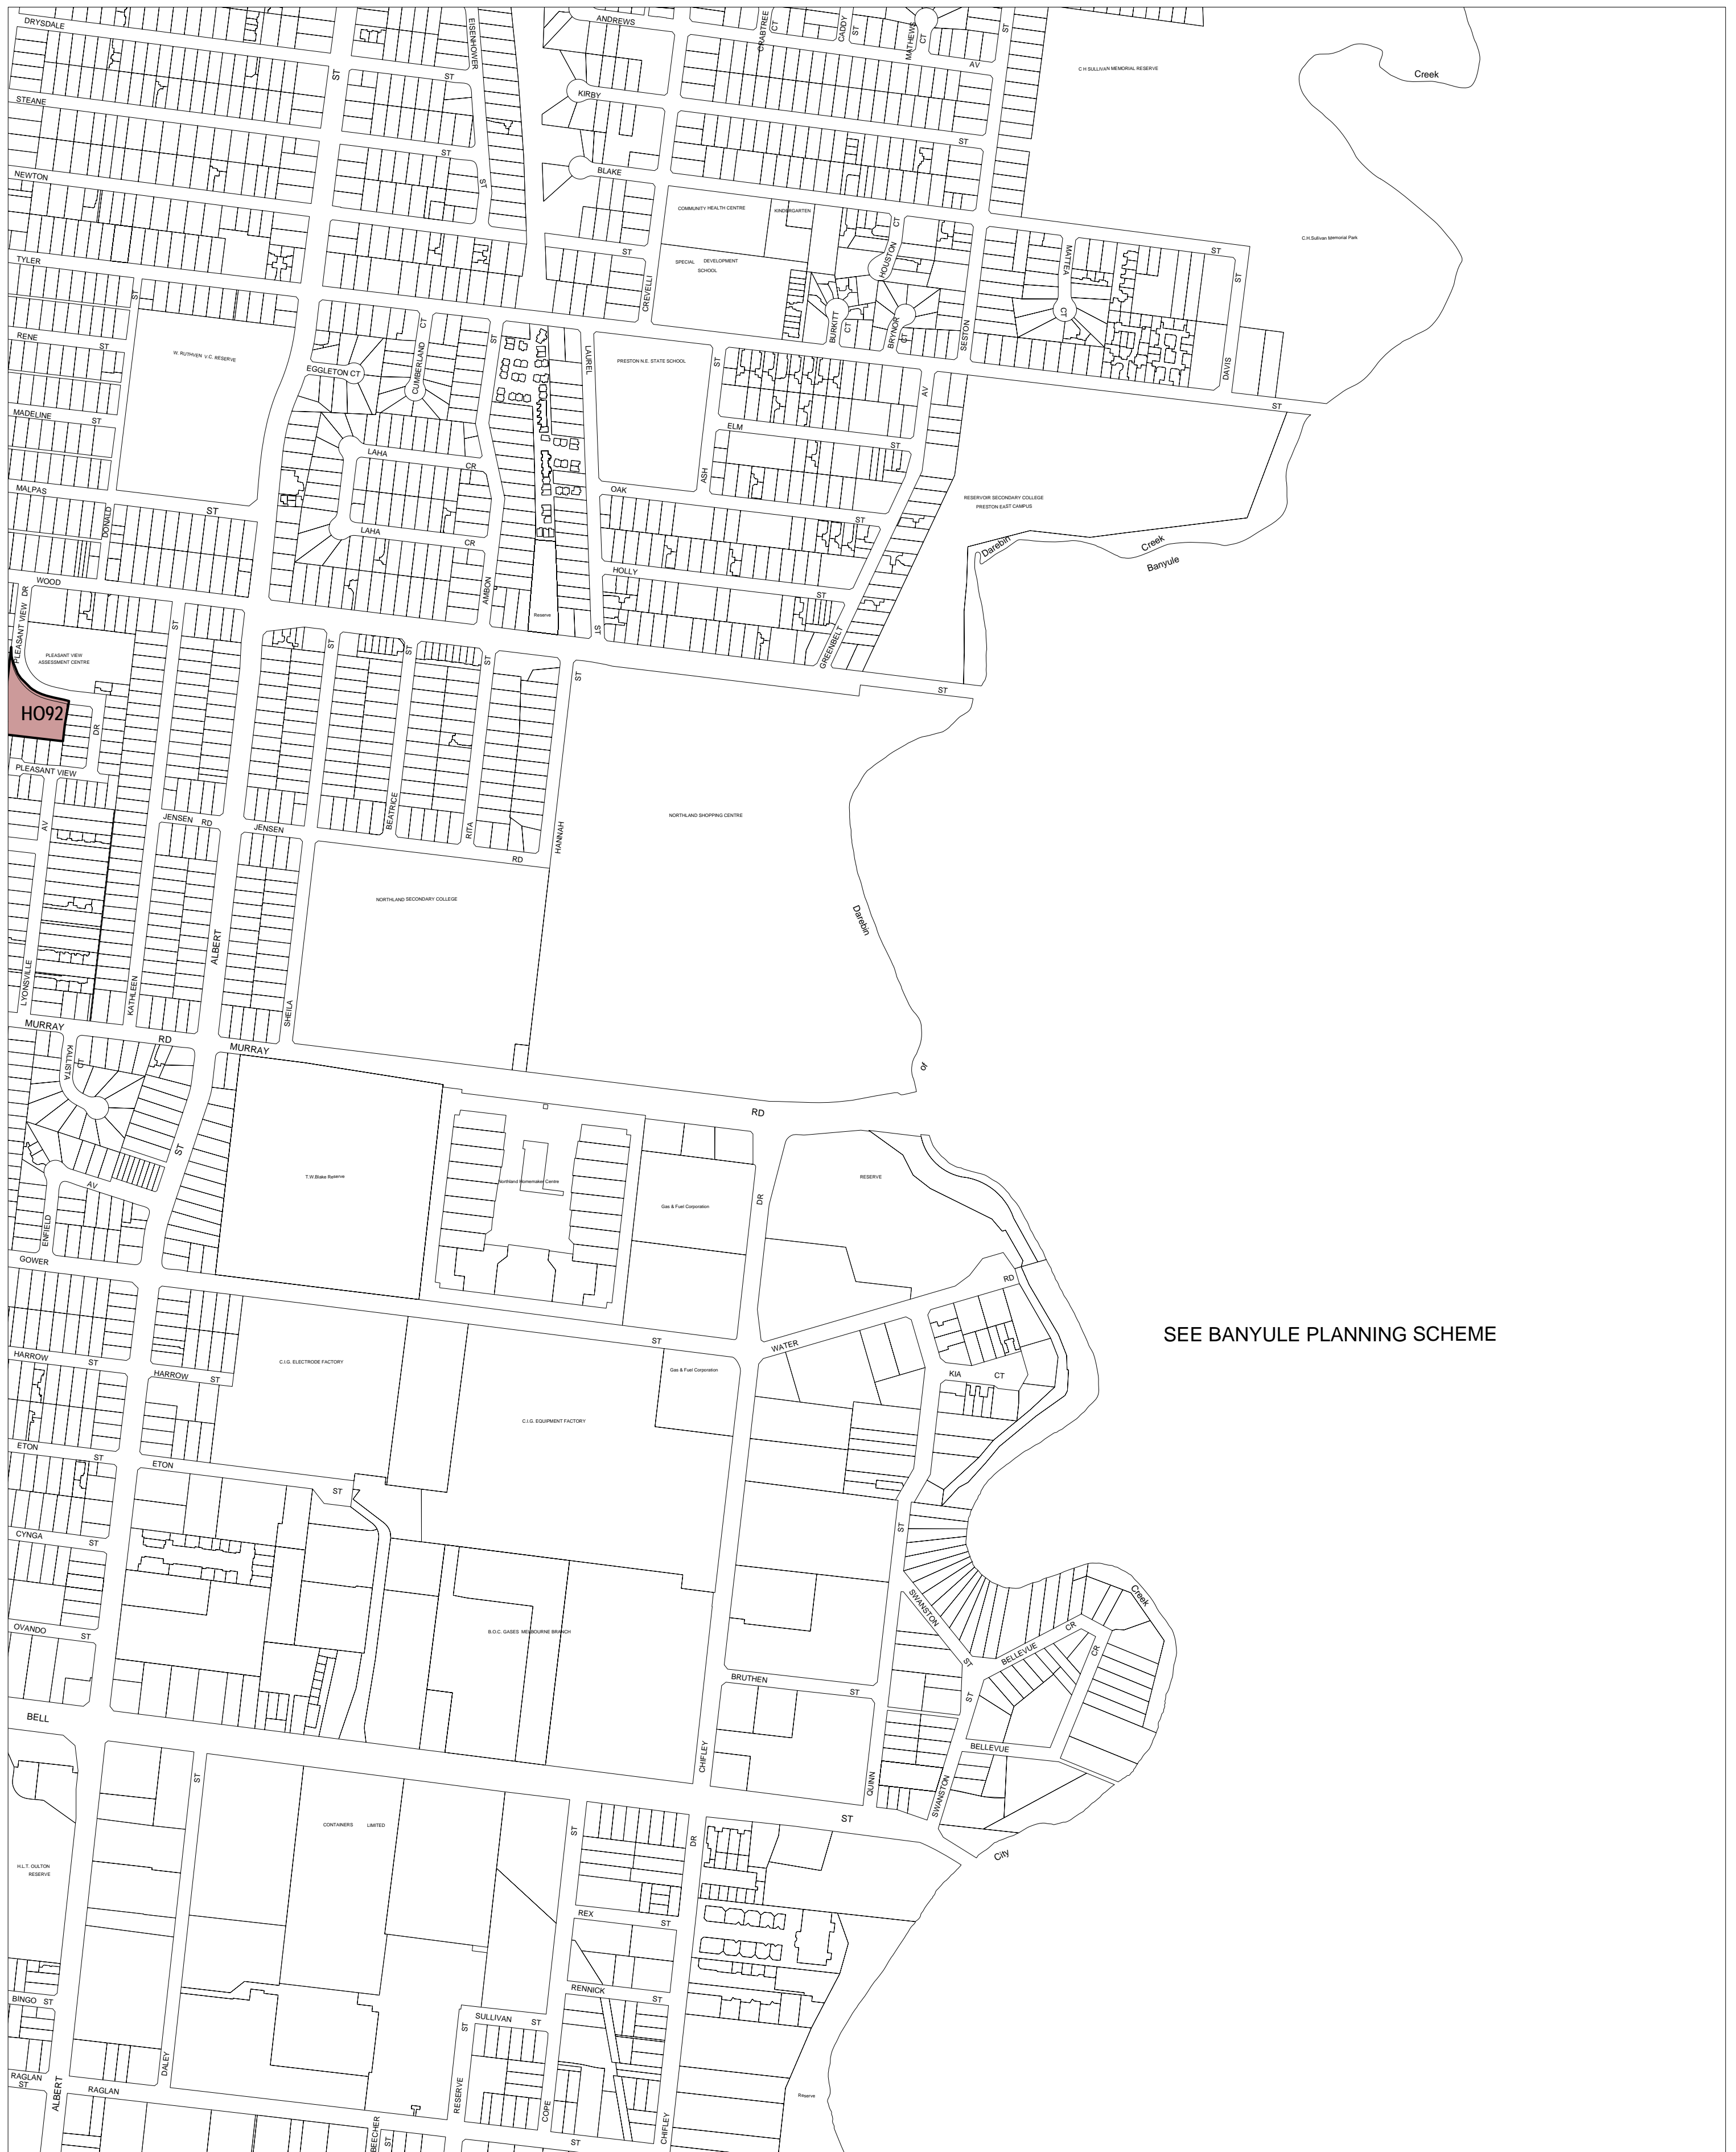

DAREBIN PLANNING SCHEME - LOCAL PROVISION

SEE BANYULE PLANNING SCHEME

Overlays

HO Heritage Overlay

AUSTRALIAN MAP GRID ZONE 55

Printed: 26/7/2007