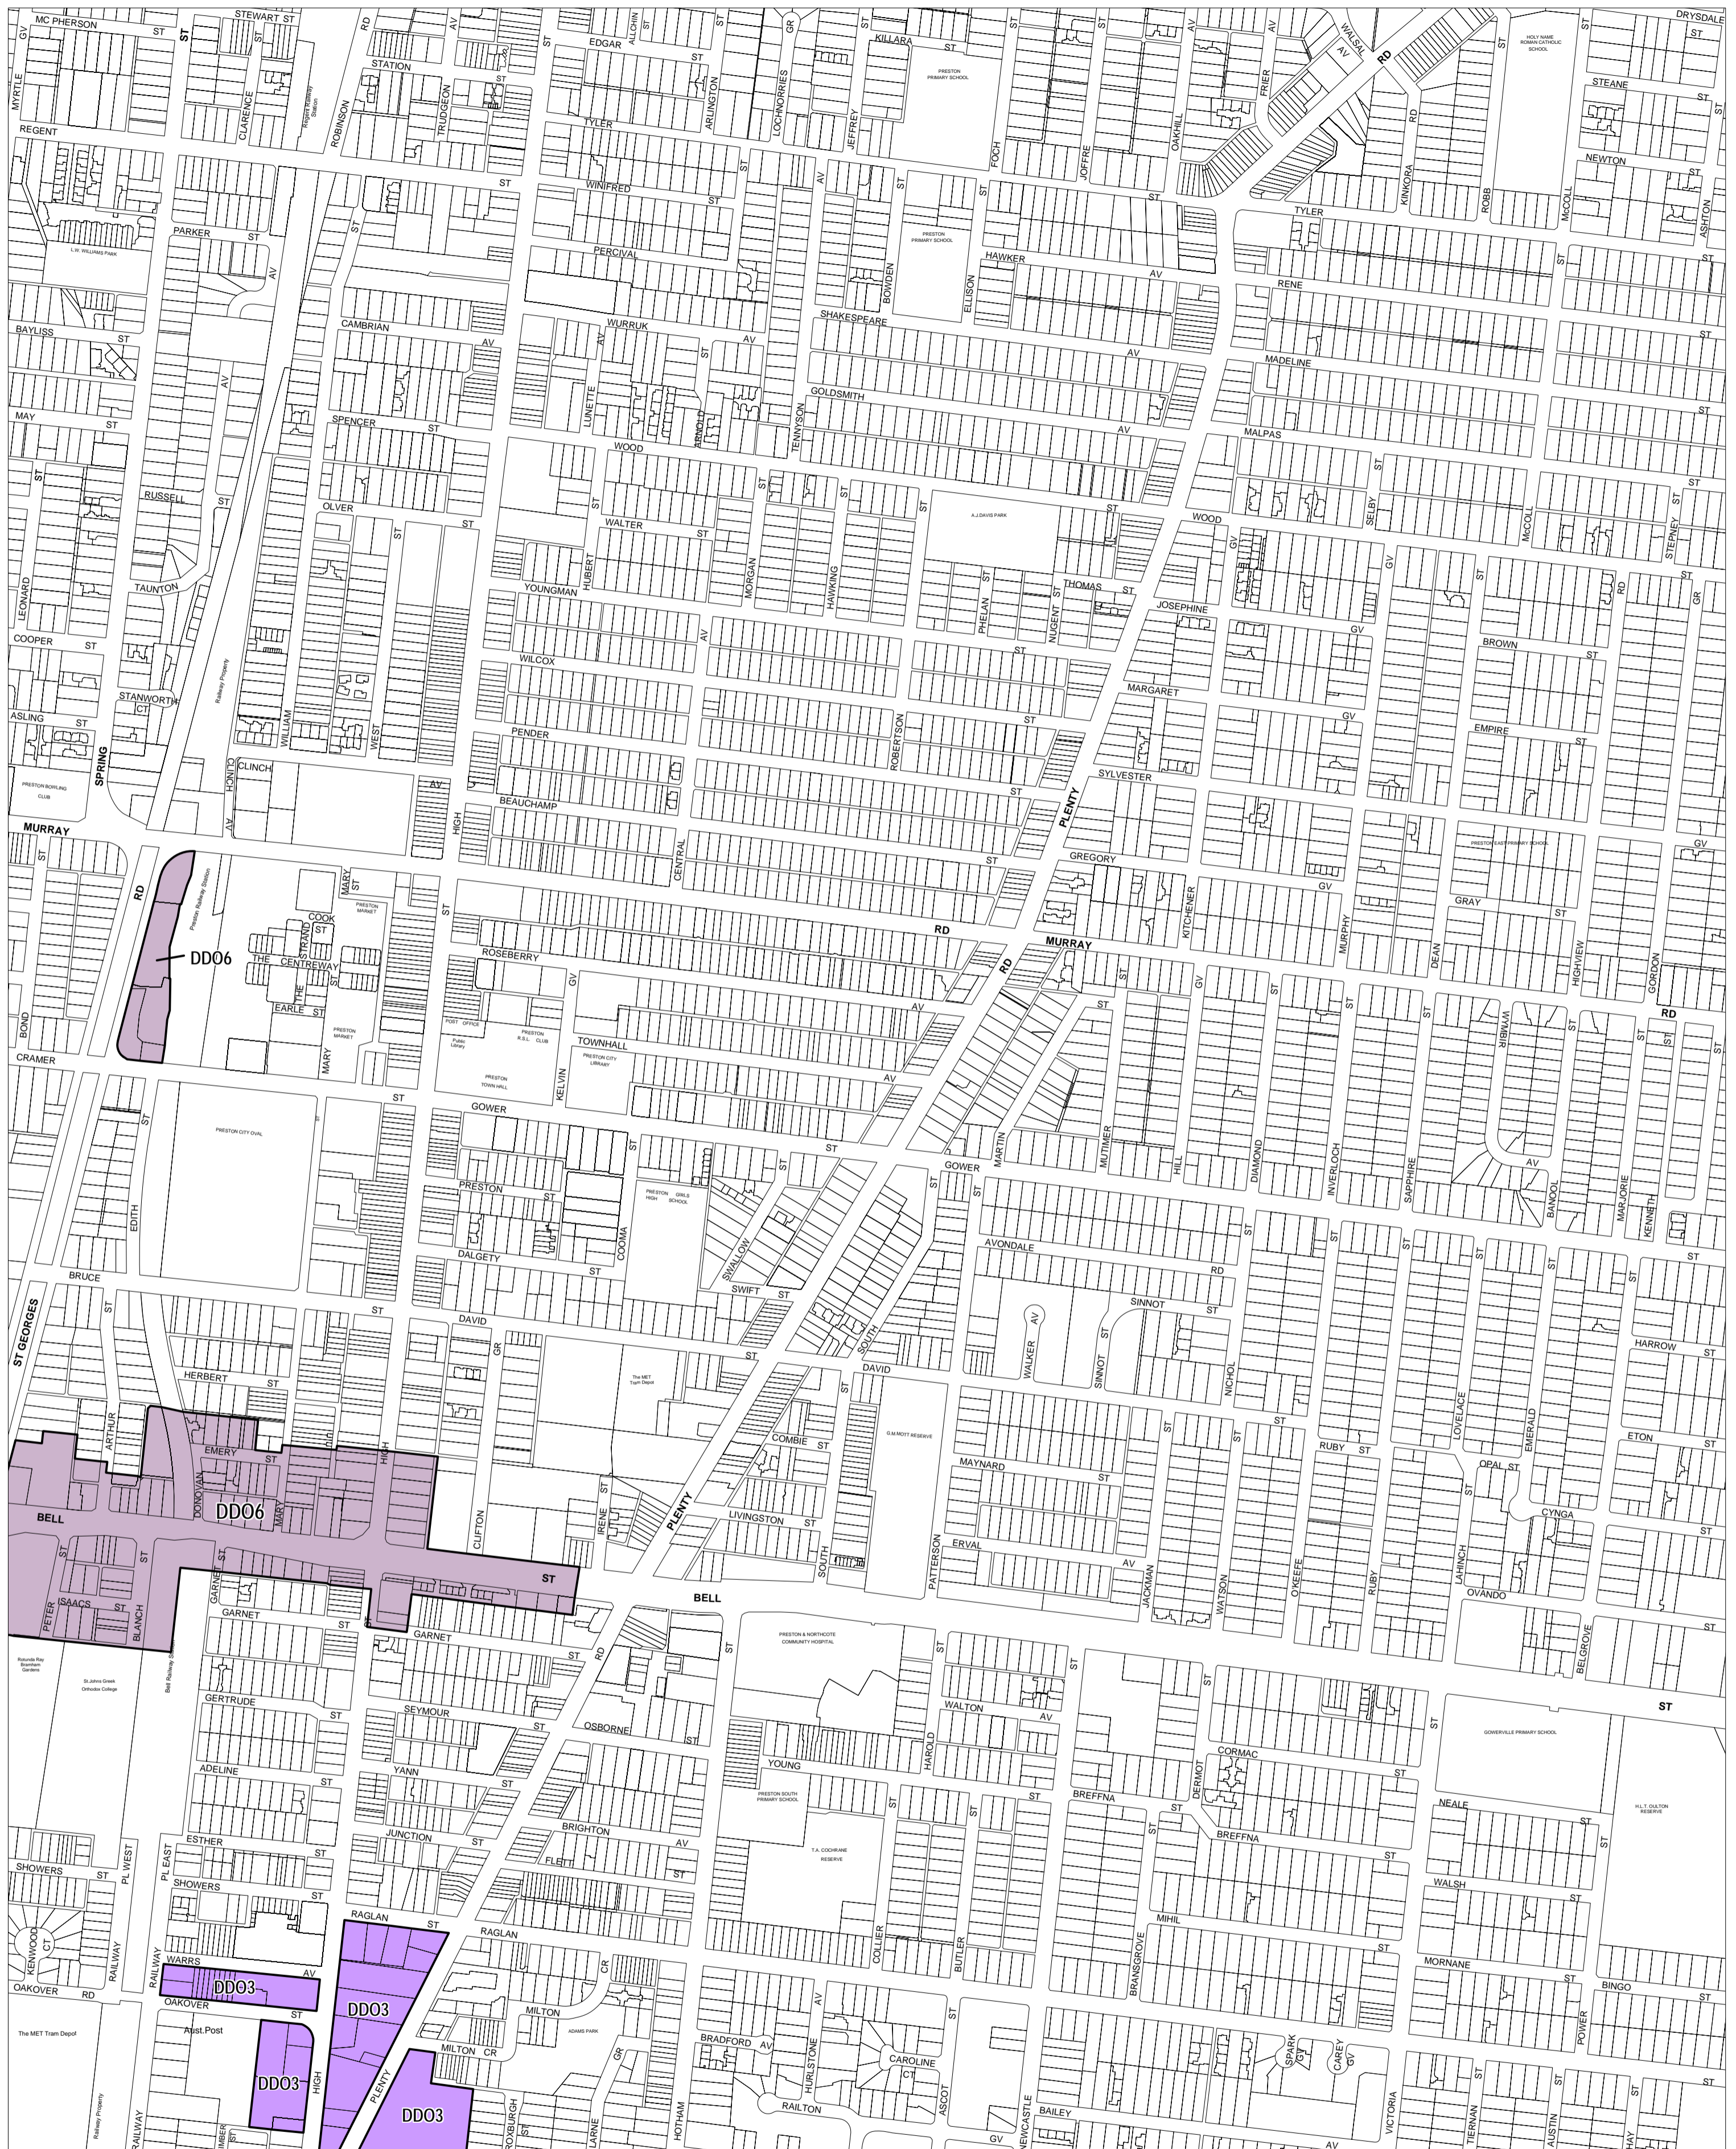

DAREBIN PLANNING SCHEME - LOCAL PROVISION

Overlays

- DDO3 Design and Development Overlay - Schedule 3
- DDO6 Design and Development Overlay - Schedule 6

100 0 100 200 300 400 500 m
AUSTRALIAN MAP GRID ZONE 55

INDEX TO ADJOINING METRIC SERIES MAP

Printed: 26/3/2009

AMENDMENT C117