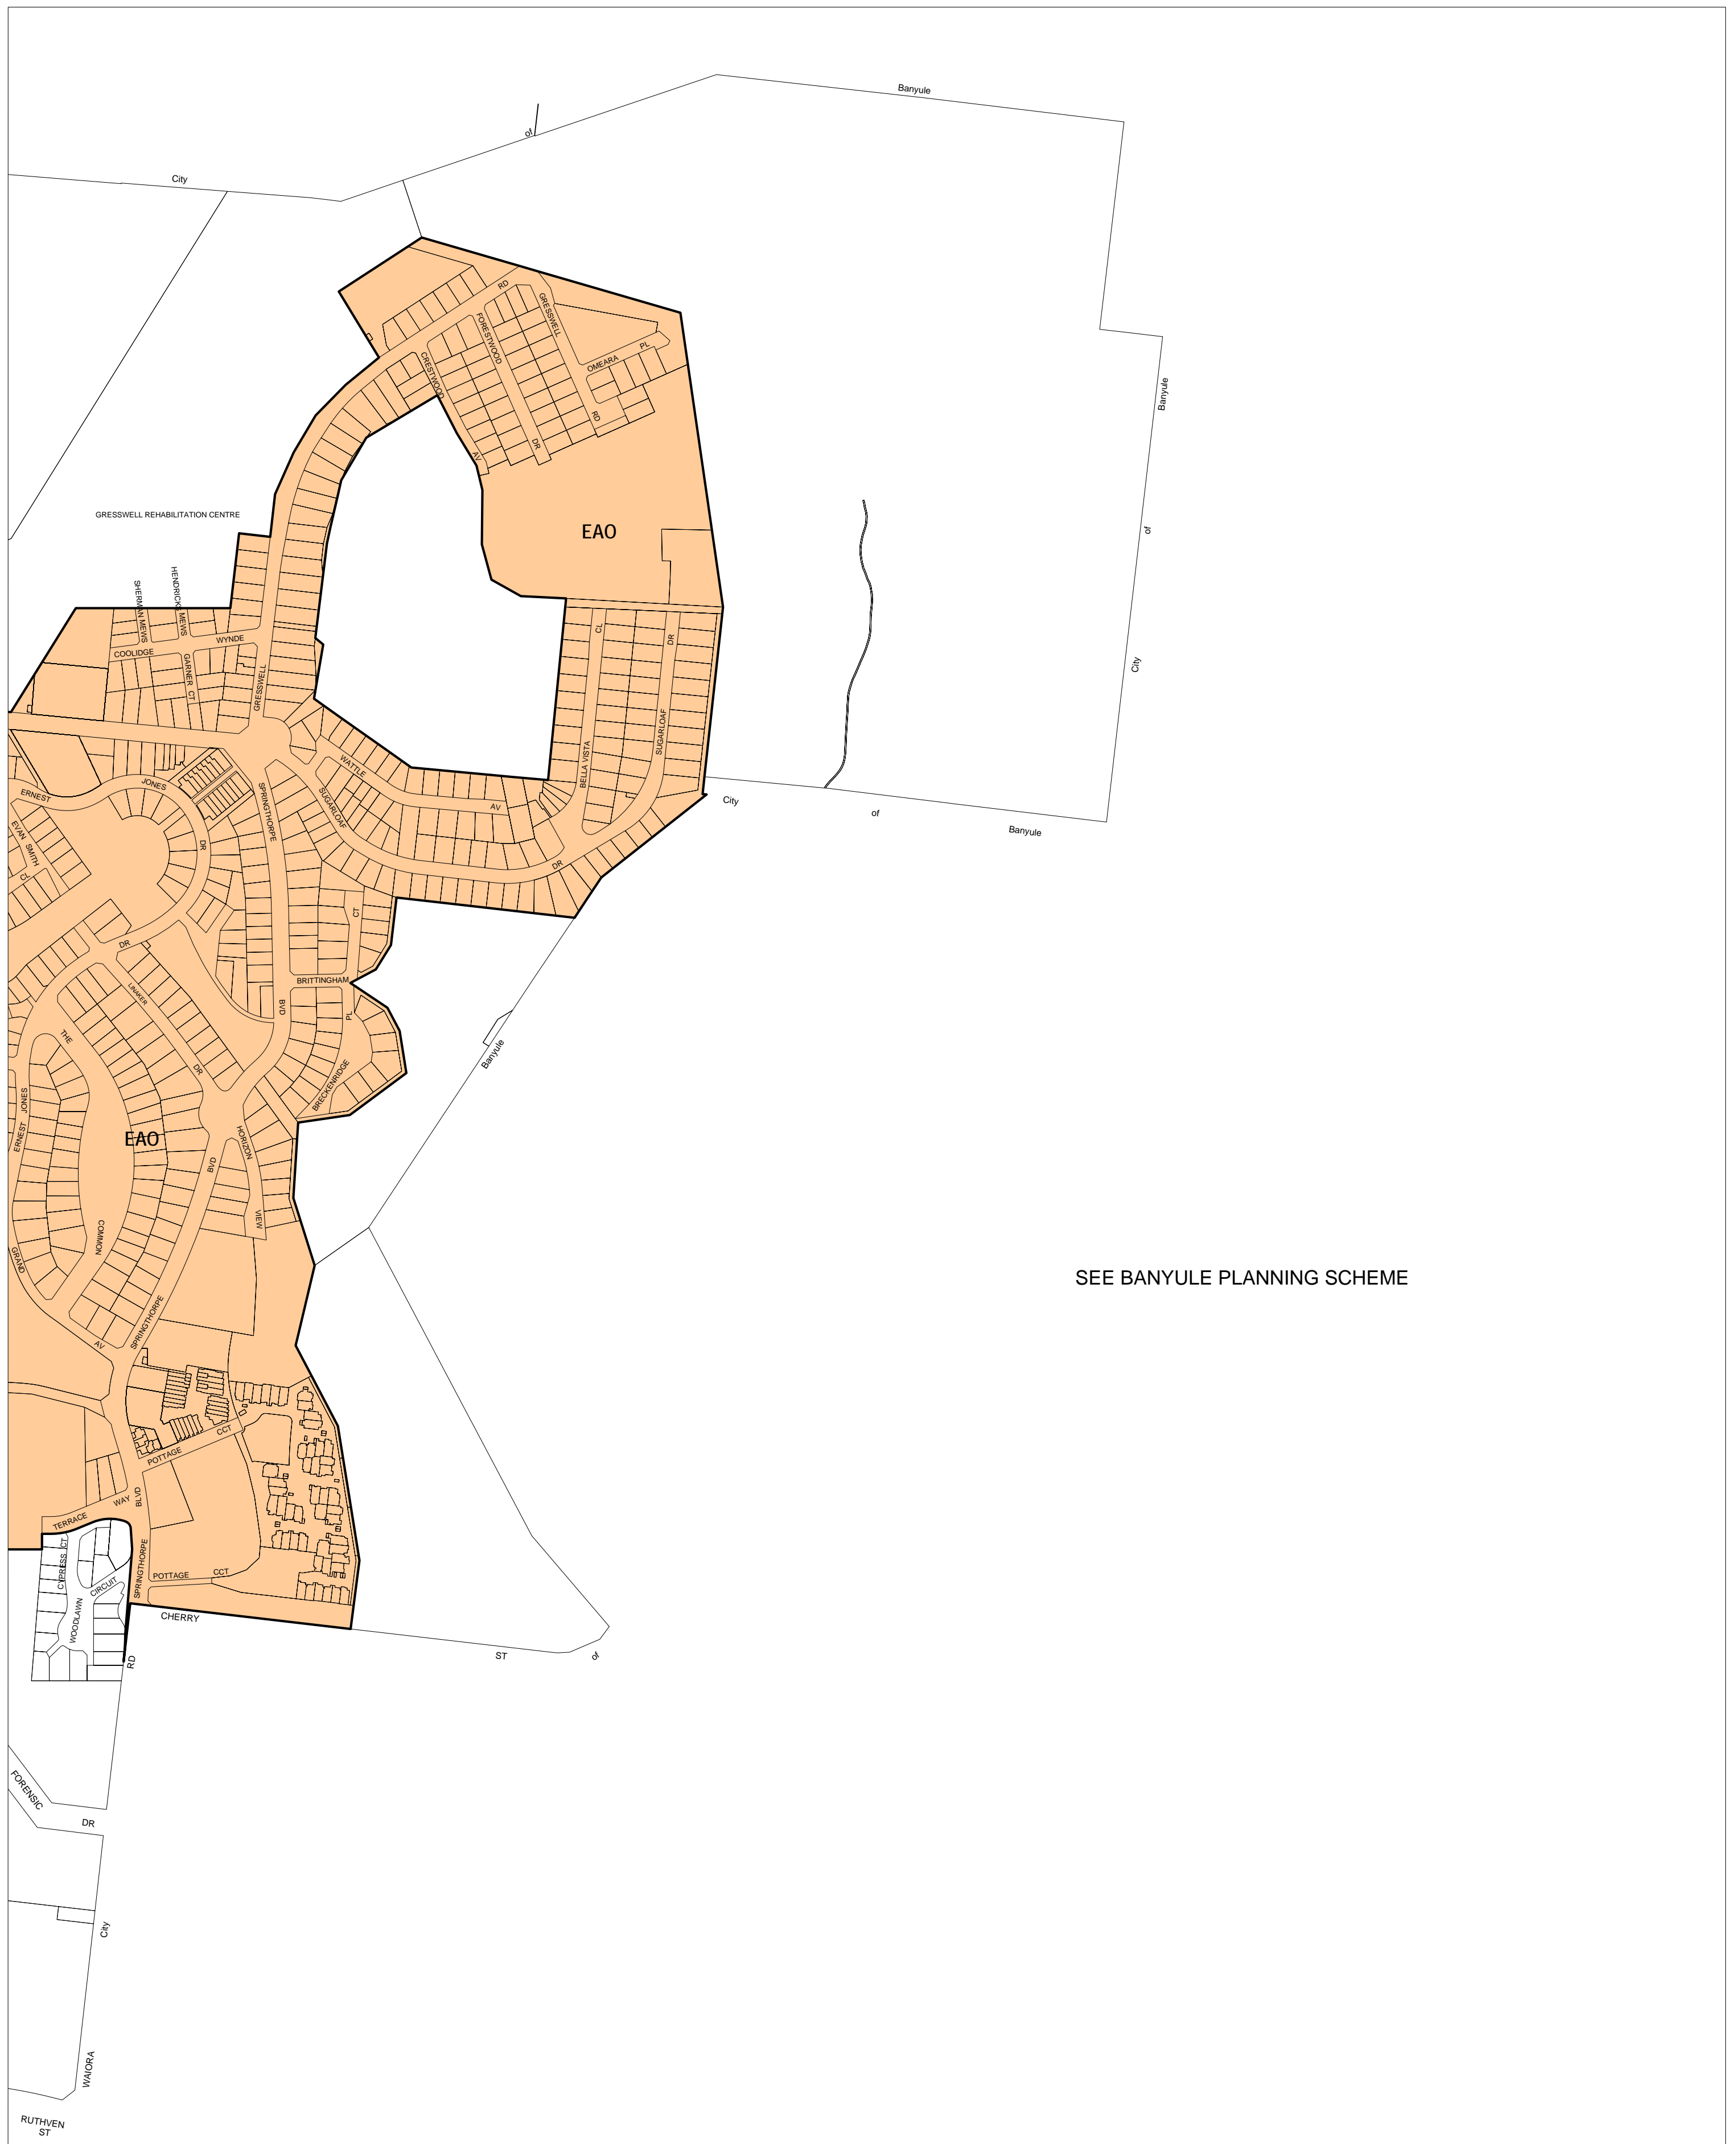

DAREBIN PLANNING SCHEME - LOCAL PROVISION

SEE BANYULE PLANNING SCHEME

Overlays

EAO Environmental Audit Overlay

100 0 100 200 300 400 500 m

AUSTRALIAN MAP GRID ZONE 55

INDEX TO ADJOINING METRIC SERIES MAP

2	3	4
6	7	8
10	11	12
13	14	15
16	17	18

Printed: 26/7/2007

AMENDMENT C36