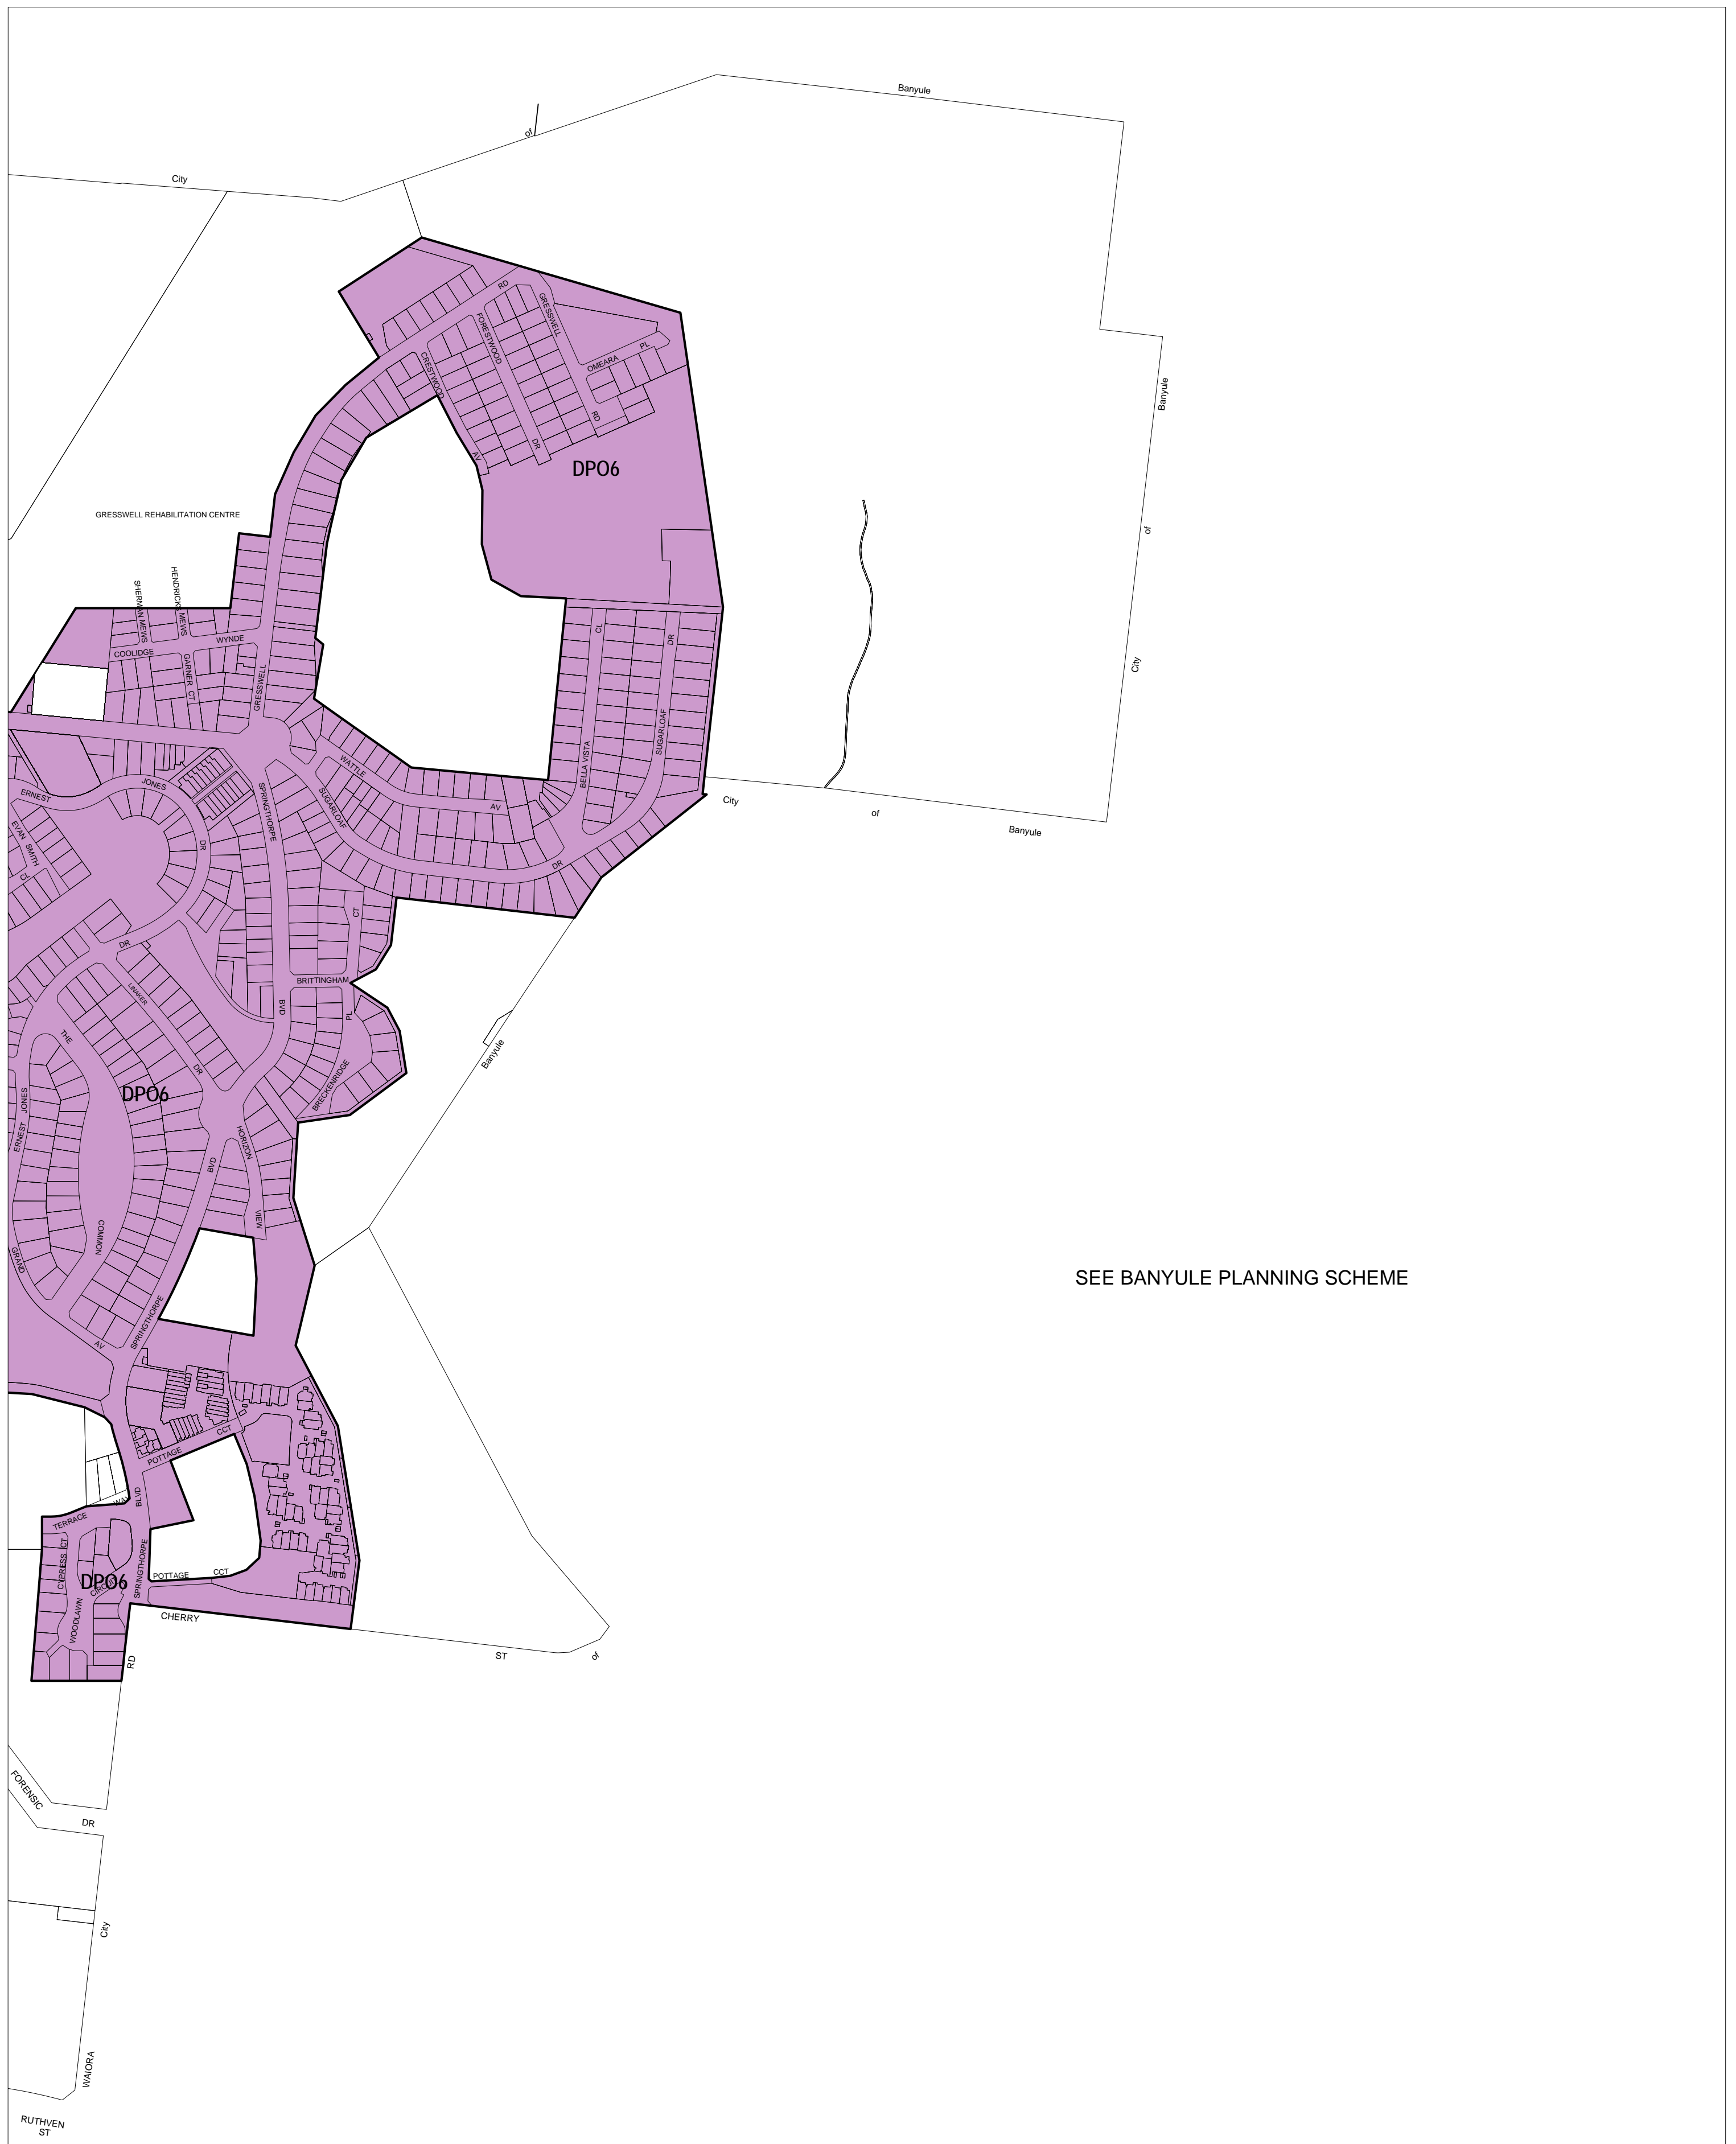

DAREBIN PLANNING SCHEME - LOCAL PROVISION

SEE BANYULE PLANNING SCHEME

This map should be read in conjunction with additional Planning Overlay Maps (if applicable) as indicated on the INDEX TO MAPS.

Overlays	
	Development Plan Overlay - Schedule 6

AUSTRALIAN MAP GRID ZONE 55

INDEX TO ADJOINING METRIC SERIES MAP

1	2	3	4
5	6	7	8
9	10	11	12
13	14	15	16
17	18	19	20

Printed: 26/7/2007