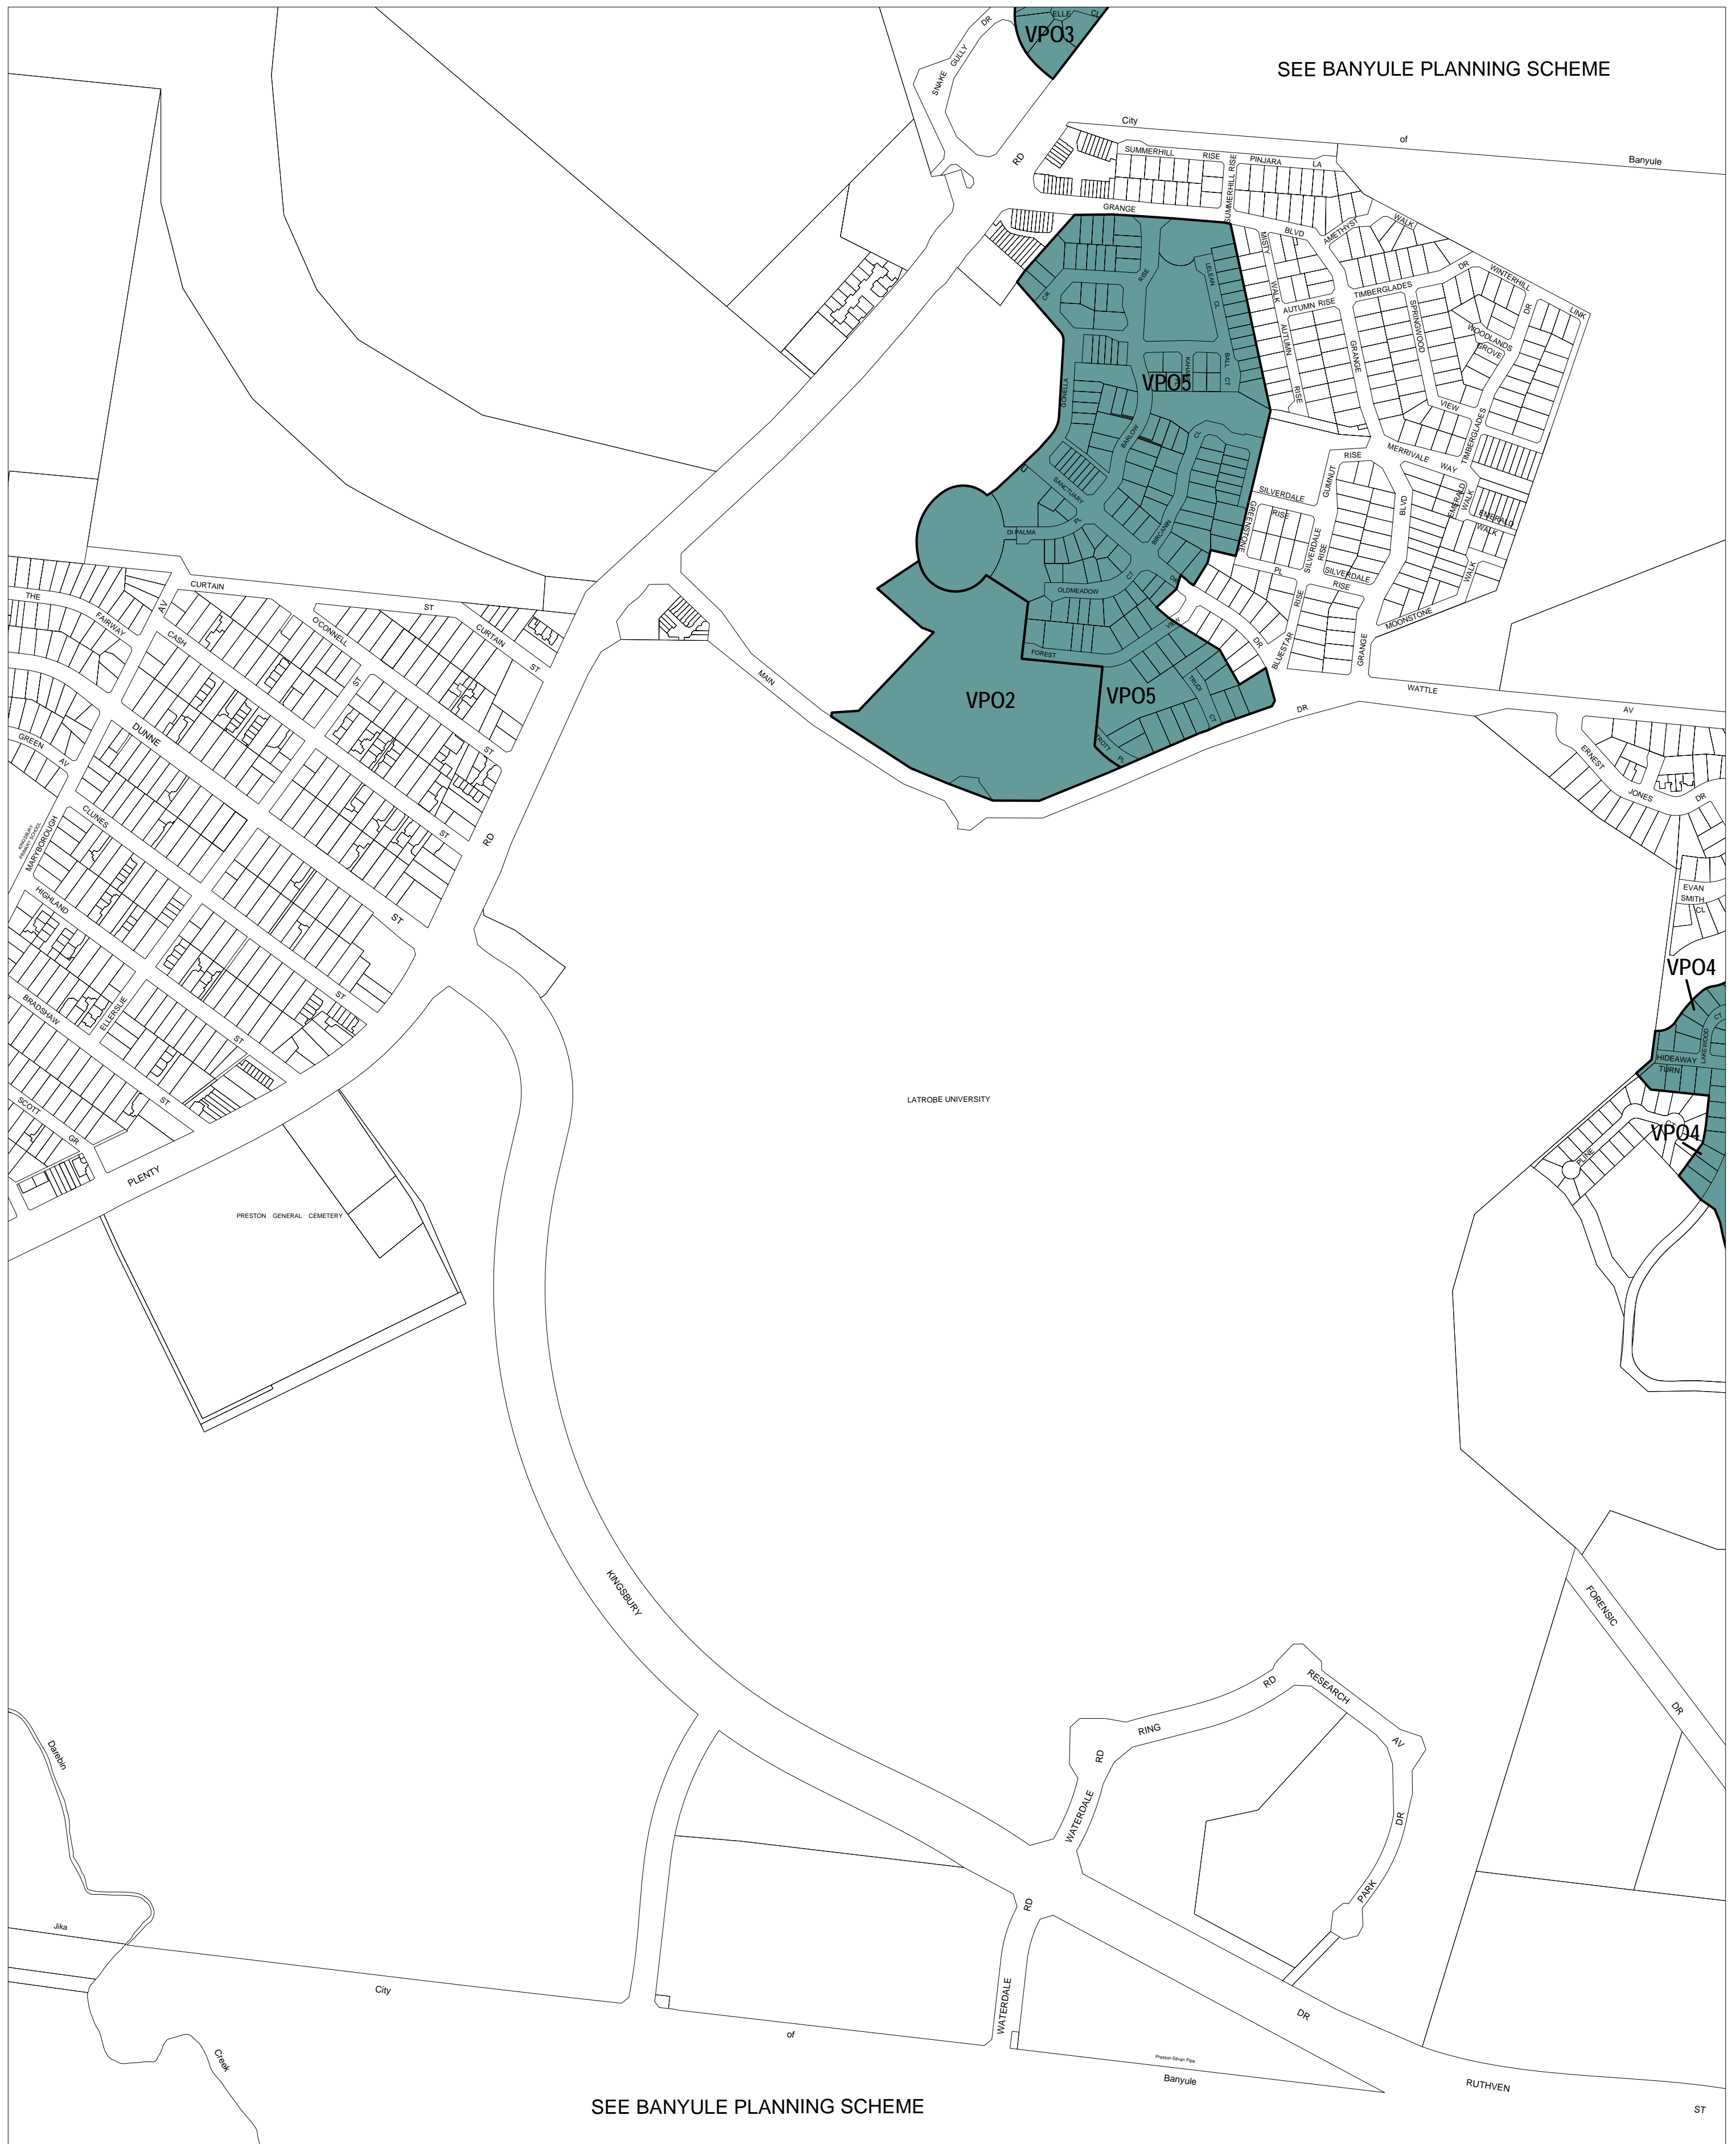

DAREBIN PLANNING SCHEME - LOCAL PROVISION

Overlays	
VPO2	Vegetation Protection Overlay - Schedule 2
VPO3	Vegetation Protection Overlay - Schedule 3
VPO4	Vegetation Protection Overlay - Schedule 4
VPO5	Vegetation Protection Overlay - Schedule 5

AUSTRALIAN MAP GRID ZONE 55

INDEX TO ADJOINING METRIC SERIES MAP

1	2	3	4
5	6	7	8
9	10	11	12
13	14	15	16
17	18	19	20

Printed: 2/7/2007

AMENDMENT C51