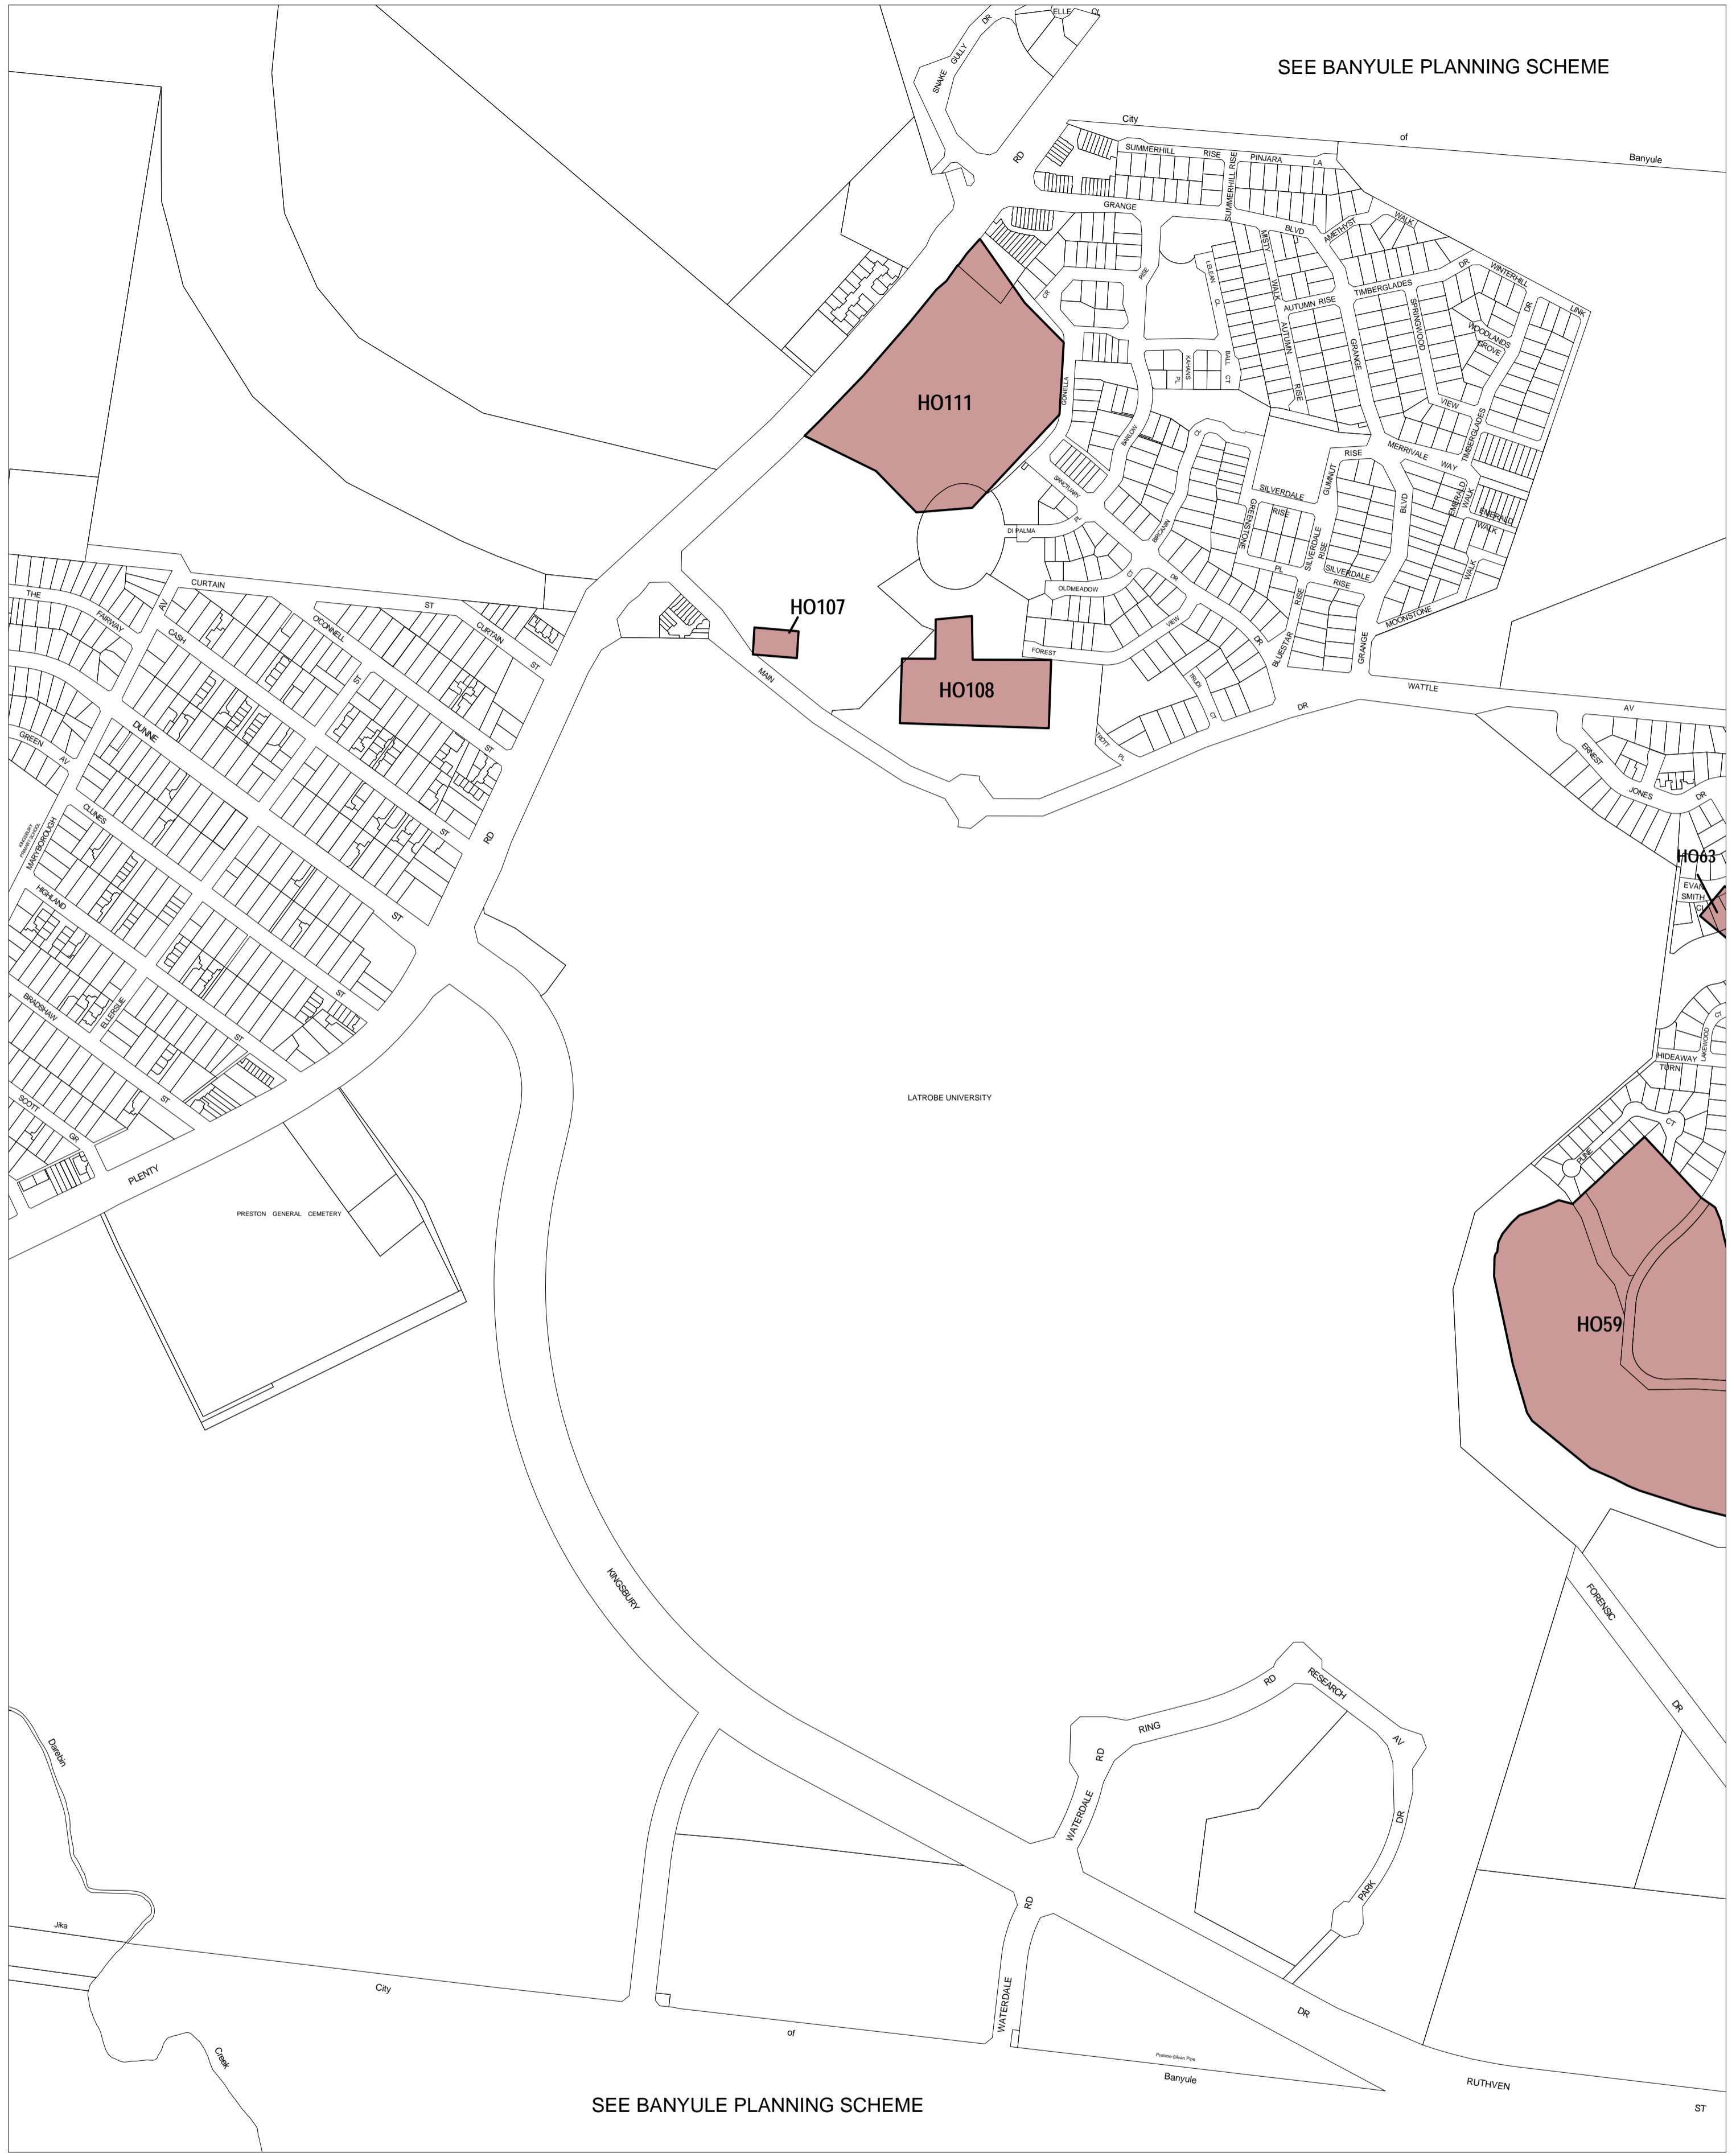

DAREBIN PLANNING SCHEME - LOCAL PROVISION

Overlays
HO Heritage Overlay

AUSTRALIAN MAP GRID ZONE 55

INDEX TO ADJOINING METRIC SERIES MAP

Printed: 16/8/2007

AMENDMENT C76